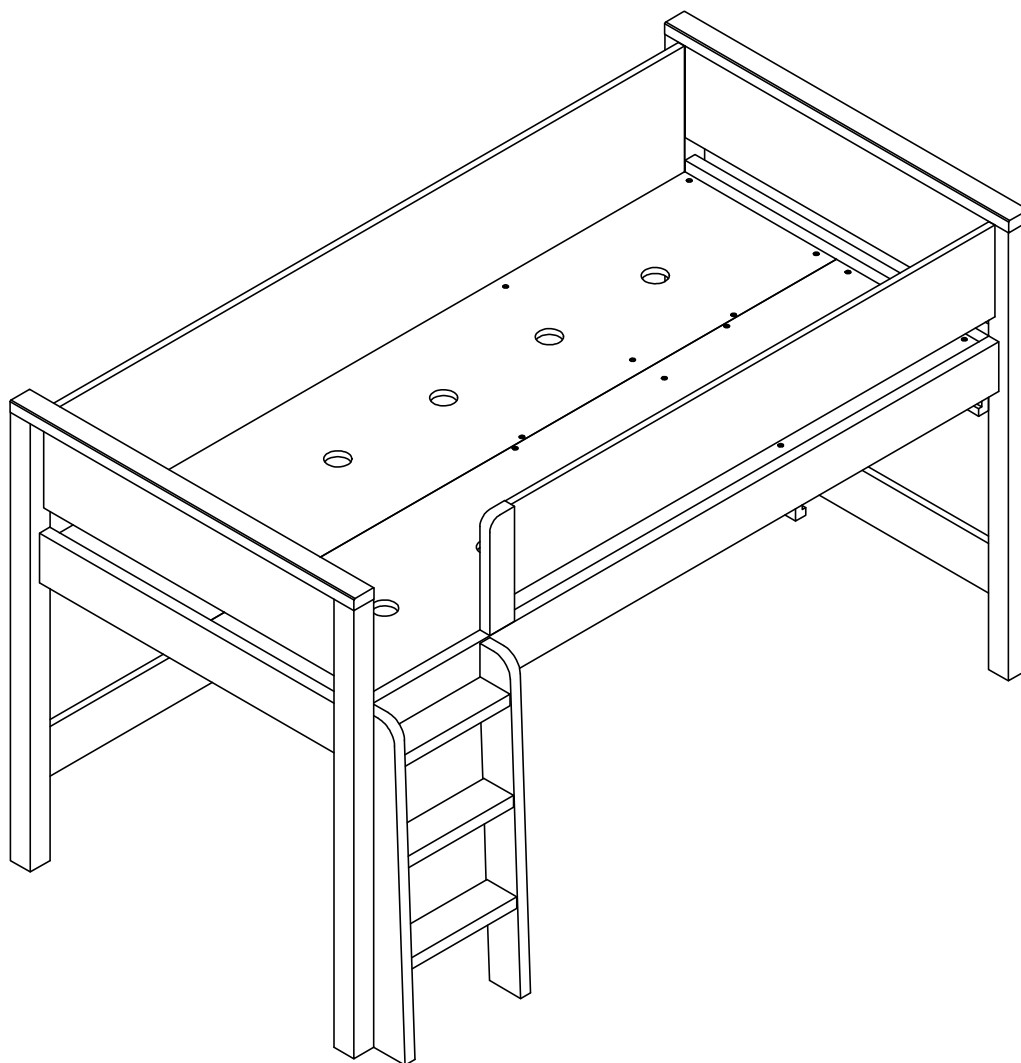

next

CARTER CABIN STATION(BED)

143020/803497
Assembly instructions

Actual product size
H121 x W204 x D104cm

Need Help ?

With: Assembly instruction
Missing or damaged parts

IMPORTANT - RETAIN FOR FUTURE REFERENCE