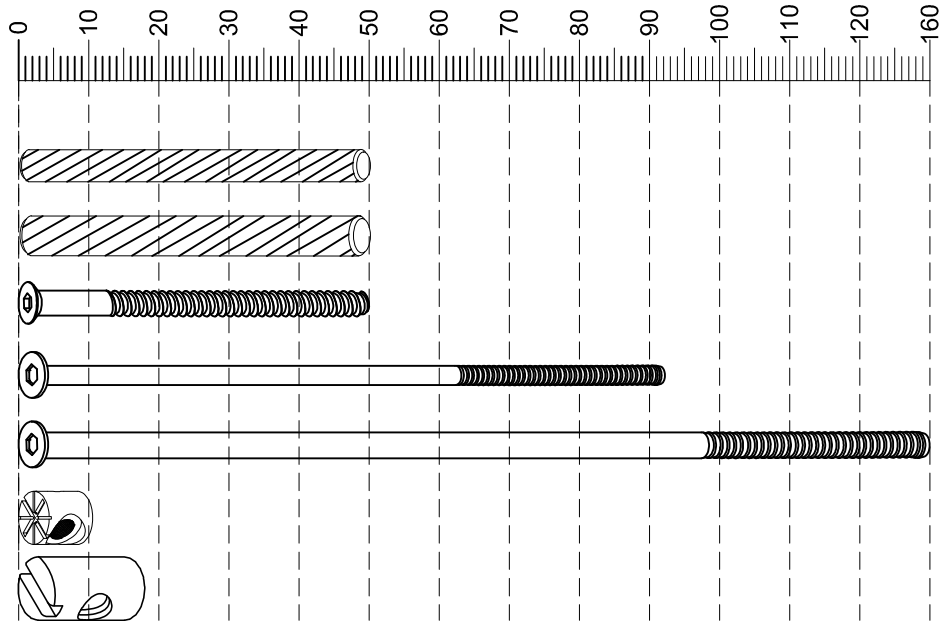

Ref	Dimensions	Visual	Qty
1	121 x 104cm		1
2	121 x 104cm		1
3	88 x 10cm		1
4	88x 10cm		1
5	32 x 9cm		2
6	32 x 9cm		1
7	154x 30cm		1
8	192 x 41cm		1

Ref	Dimensions	Visual	Qty
9	192 x 46cm		1
10	192 x 46cm		1
11	192 x 8cm		1
12	192x 13cm		1
13	192 x 13cm		1
14	40x 4cm		2
15	92x 15cm		1
16	92 x 15cm		1

Fixtures and fittings supplied (actual size)

Ref	Dimensions	Qty
D7	8 x 50mm	10
D10	10 x 50mm	10
Y8	Ø6 x 50mm	48
W35	Ø8 x 92mm	14
W36	Ø8 x 160mm	2
K6	Ø10 x 11mm	14
K4	Ø12 x 18mm	2

Fixtures and fittings supplied (not to scale)

Ref	Dimensions	Qty	Visual
T4	N/A	1	
D14	N/A	2	

1

T4	N/A	1	
Y8	Ø6 x 50mm	6	

2

K6	Ø10 x 11mm	12	
D7	8 x 50mm	8	
W35	Ø8 x 92mm	12	

3

Y8	Ø6 x 50mm	4	
----	-----------	---	---

4