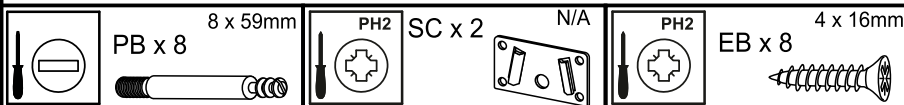

next HOVE DOUBLE BED

829211
Assembly instructions

Fixtures and fittings supplied (actual Size)

Ref	Dimensions	Qty
AA	73 x 27mm	1
AC	73 x 27mm	1
EB	4 x 16mm	14
EG	4 x 45mm	18
NE	7 x 70mm	4
PB	8 x 59mm	8
PC	35 x 16mm	8
TD	3.5 x 25mm	16

mm 10 20 30 40 50 60 70 80 90 100 110 120 130

Fixtures and fittings supplied (not to scale)

Ref	Dimensions	Visual	Qty
SC	N/A		2
SD	N/A		2

next HOVE DOUBLE BED

829211
Assembly instructions

1

2

x2