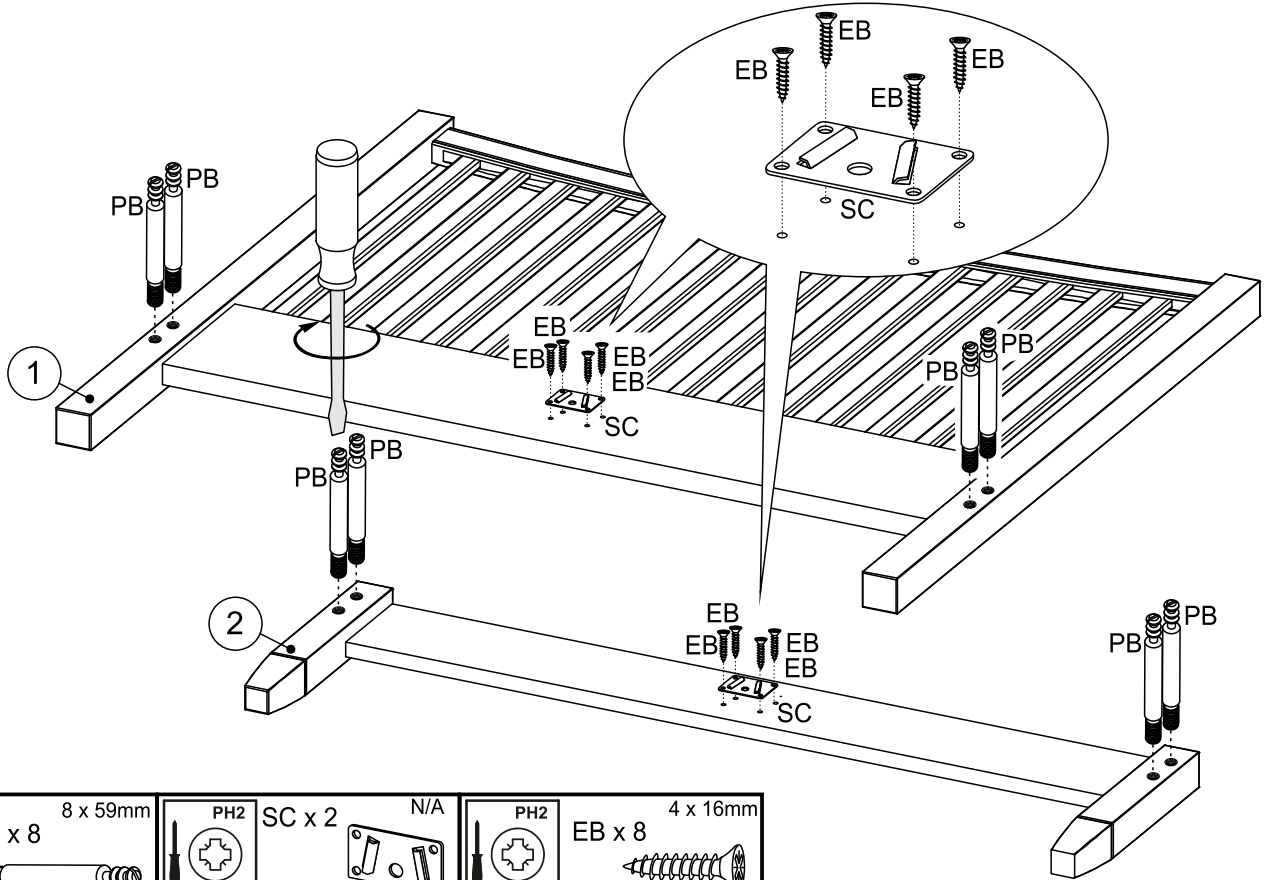

GETTING TO KNOW YOUR PRODUCT

Components supplied.
Please use this guide if you require replacement parts.

Ref	Dimensions	Visual	Qty	Ctn
1	144 x 125cm		1	2
2	144 x 41cm		1	2
3	188.3 x 16cm		2	1
4	183 x 6cm		2	1
5	190 x 10cm		1	1
6	183 x 68cm		2	1
7	32.4 x 4cm		2	1

next HOVE DOUBLE BED

829211
Assembly instructions

Fixtures and fittings supplied (actual Size)

Ref	Dimensions	Qty
AA	73 x 27mm	1
AC	73 x 27mm	1
EB	4 x 16mm	14
EG	4 x 45mm	18
NE	7 x 70mm	4
PB	8 x 59mm	8
PC	35 x 16mm	8
TD	3.5 x 25mm	16

mm 10 20 30 40 50 60 70 80 90 100 110 120 130

Fixtures and fittings supplied (not to scale)

Ref	Dimensions	Visual	Qty
SC	N/A		2
SD	N/A		2

next HOVE DOUBLE BED

829211
Assembly instructions

1

2

x2

next HOVE DOUBLE BED

829211
Assembly instructions

next HOVE DOUBLE BED

829211
Assembly instructions

next HOVE DOUBLE BED
829211

Actual product size
H125 x W144 x D200.3cm