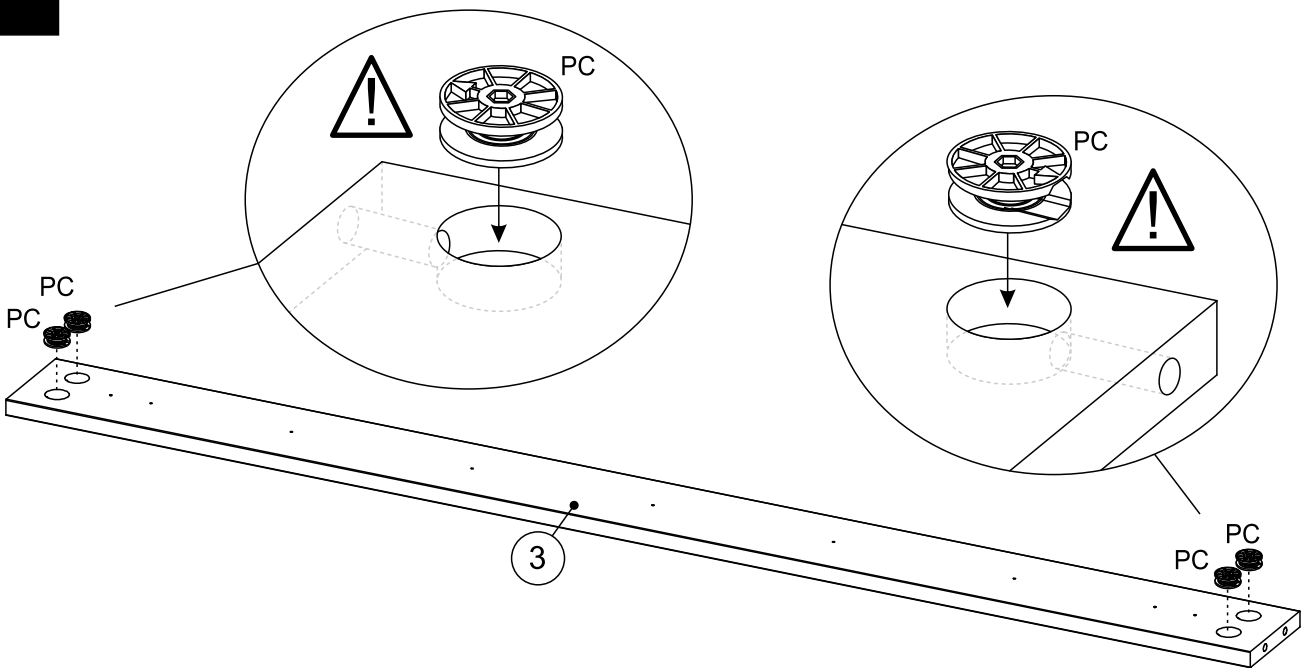

next HOVE DOUBLE BED

829211
Assembly instructions

Fixtures and fittings supplied (actual Size)

Ref	Dimensions	Qty
AA	73 x 27mm	1
AC	73 x 27mm	1
EB	4 x 16mm	14
EG	4 x 45mm	18
NE	7 x 70mm	4
PB	8 x 59mm	8
PC	35 x 16mm	8
TD	3.5 x 25mm	16

mm 10 20 30 40 50 60 70 80 90 100 110 120 130

Fixtures and fittings supplied (not to scale)

Ref	Dimensions	Visual	Qty
SC	N/A		2
SD	N/A		2

next HOVE DOUBLE BED

829211
Assembly instructions

1

2

x2