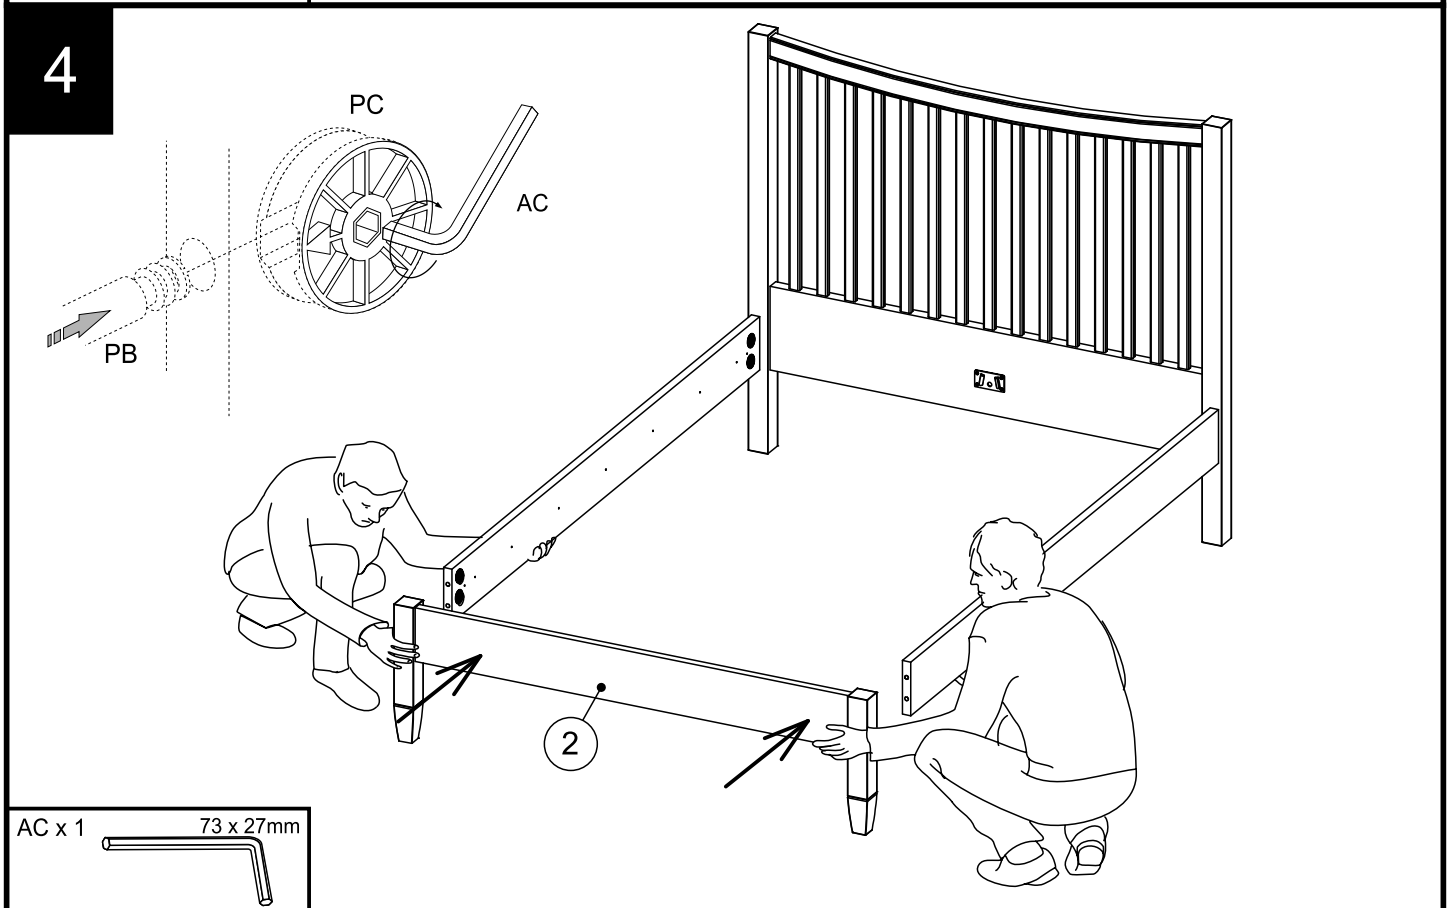

next HOVE DOUBLE BED

829211
Assembly instructions