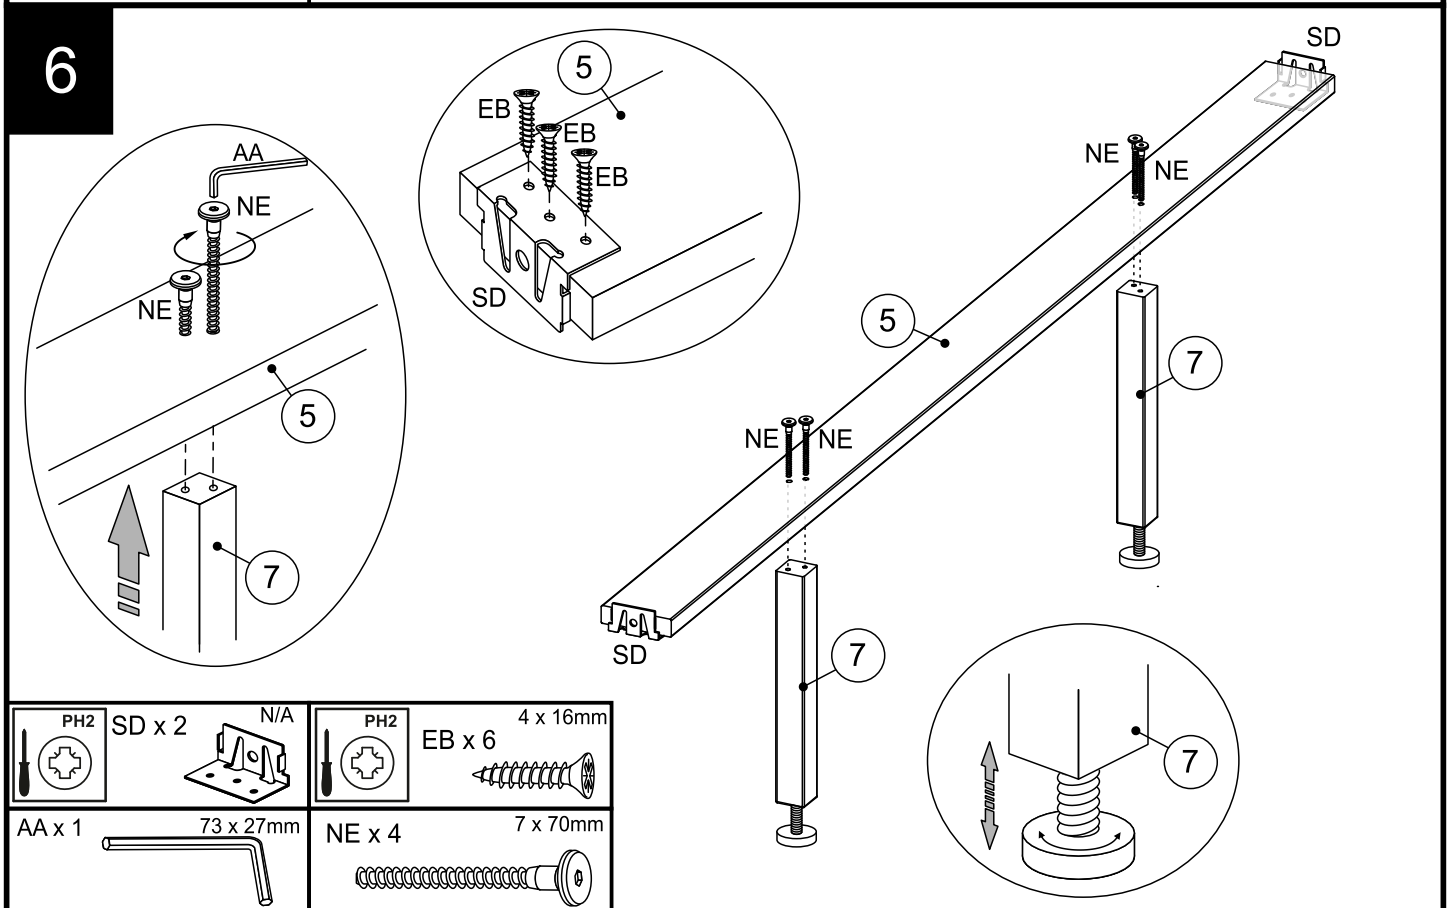

next HOVE DOUBLE BED

829211
Assembly instructions

Fixtures and fittings supplied (actual Size)

Ref	Dimensions	Qty
AA	73 x 27mm	1
AC	73 x 27mm	1
EB	4 x 16mm	14
EG	4 x 45mm	18
NE	7 x 70mm	4
PB	8 x 59mm	8
PC	35 x 16mm	8
TD	3.5 x 25mm	16

mm 10 20 30 40 50 60 70 80 90 100 110 120 130

Fixtures and fittings supplied (not to scale)

Ref	Dimensions	Visual	Qty
SC	N/A		2
SD	N/A		2

next HOVE DOUBLE BED

829211
Assembly instructions

1

2

x2

next HOVE DOUBLE BED

829211
Assembly instructions

next HOVE DOUBLE BED

829211
Assembly instructions

next HOVE DOUBLE BED
829211

Actual product size
H125 x W144 x D200.3cm