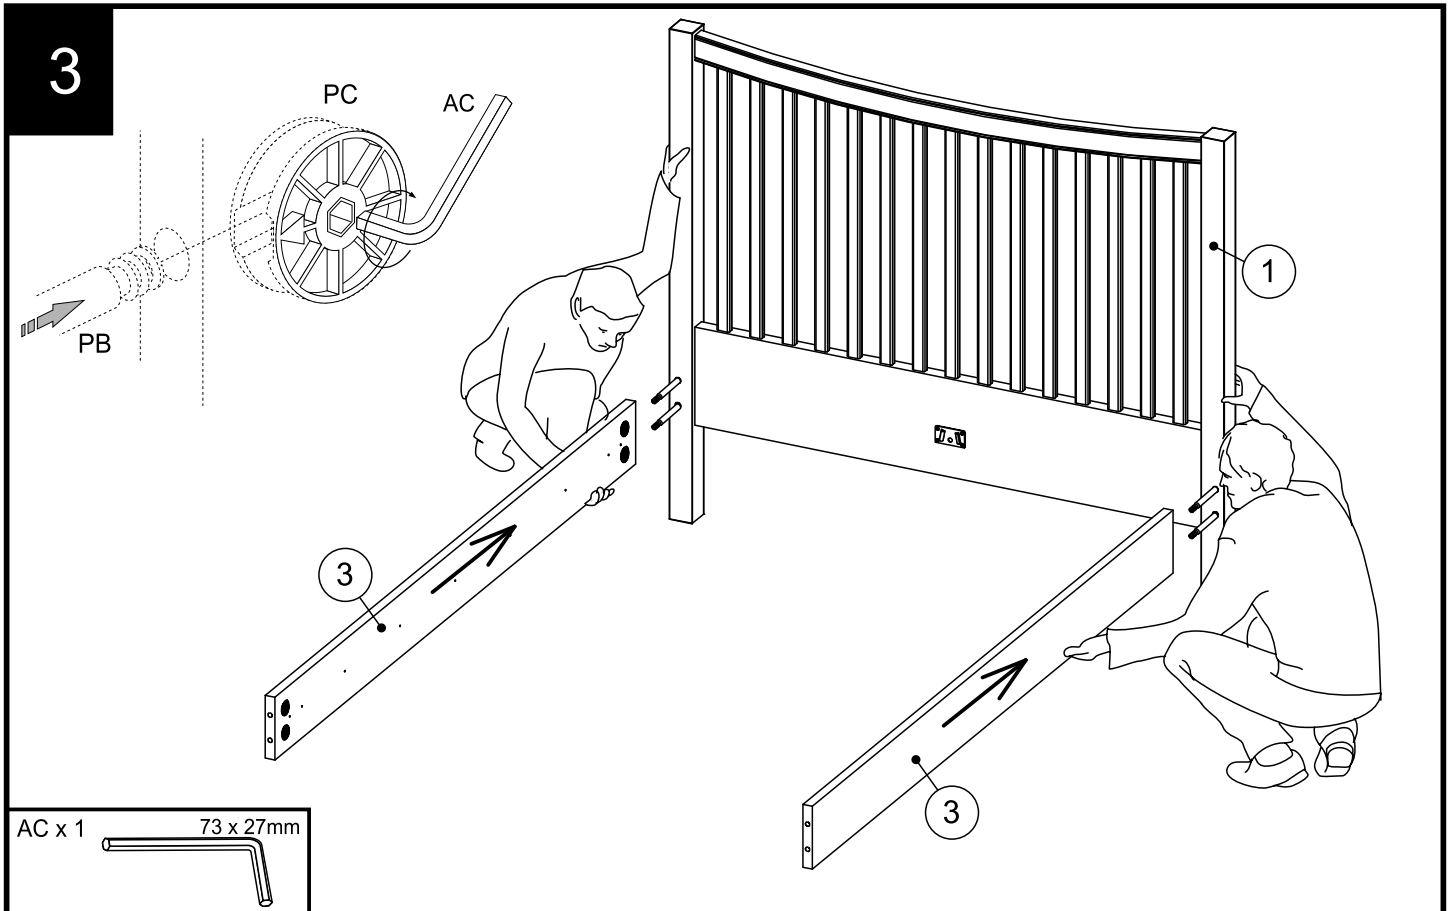

next HOVE DOUBLE BED

829211
Assembly instructions

Fixtures and fittings supplied (actual Size)

Ref	Dimensions	Qty
AA	73 x 27mm	1
AC	73 x 27mm	1
EB	4 x 16mm	14
EG	4 x 45mm	18
NE	7 x 70mm	4
PB	8 x 59mm	8
PC	35 x 16mm	8
TD	3.5 x 25mm	16

mm 10 20 30 40 50 60 70 80 90 100 110 120 130

Fixtures and fittings supplied (not to scale)

Ref	Dimensions	Visual	Qty
SC	N/A		2
SD	N/A		2

next HOVE DOUBLE BED

829211
Assembly instructions

1

2

x2

next HOVE DOUBLE BED

829211
Assembly instructions

next HOVE DOUBLE BED

829211
Assembly instructions

next HOVE DOUBLE BED
829211

Actual product size
H125 x W144 x D200.3cm