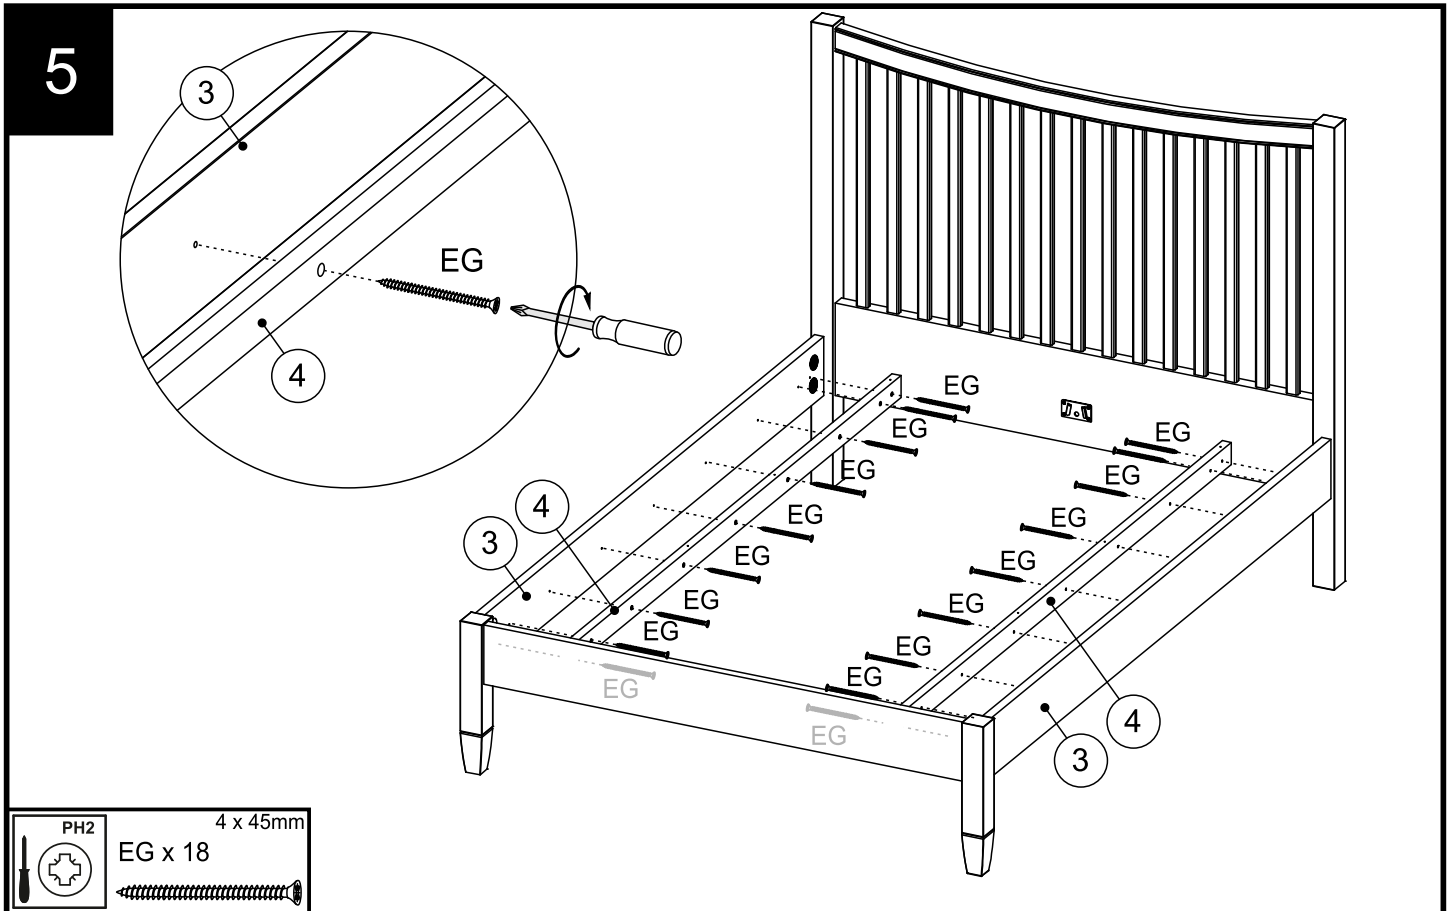

next HOVE DOUBLE BED

829211
Assembly instructions

Fixtures and fittings supplied (actual Size)

Ref	Dimensions	Qty
AA	73 x 27mm	1
AC	73 x 27mm	1
EB	4 x 16mm	14
EG	4 x 45mm	18
NE	7 x 70mm	4
PB	8 x 59mm	8
PC	35 x 16mm	8
TD	3.5 x 25mm	16

mm 10 20 30 40 50 60 70 80 90 100 110 120 130

Fixtures and fittings supplied (not to scale)

Ref	Dimensions	Visual	Qty
SC	N/A		2
SD	N/A		2

next HOVE DOUBLE BED

829211
Assembly instructions

1

2

x2

next HOVE DOUBLE BED

829211
Assembly instructions

next HOVE DOUBLE BED

829211
Assembly instructions

next HOVE DOUBLE BED
829211

Actual product size
H125 x W144 x D200.3cm