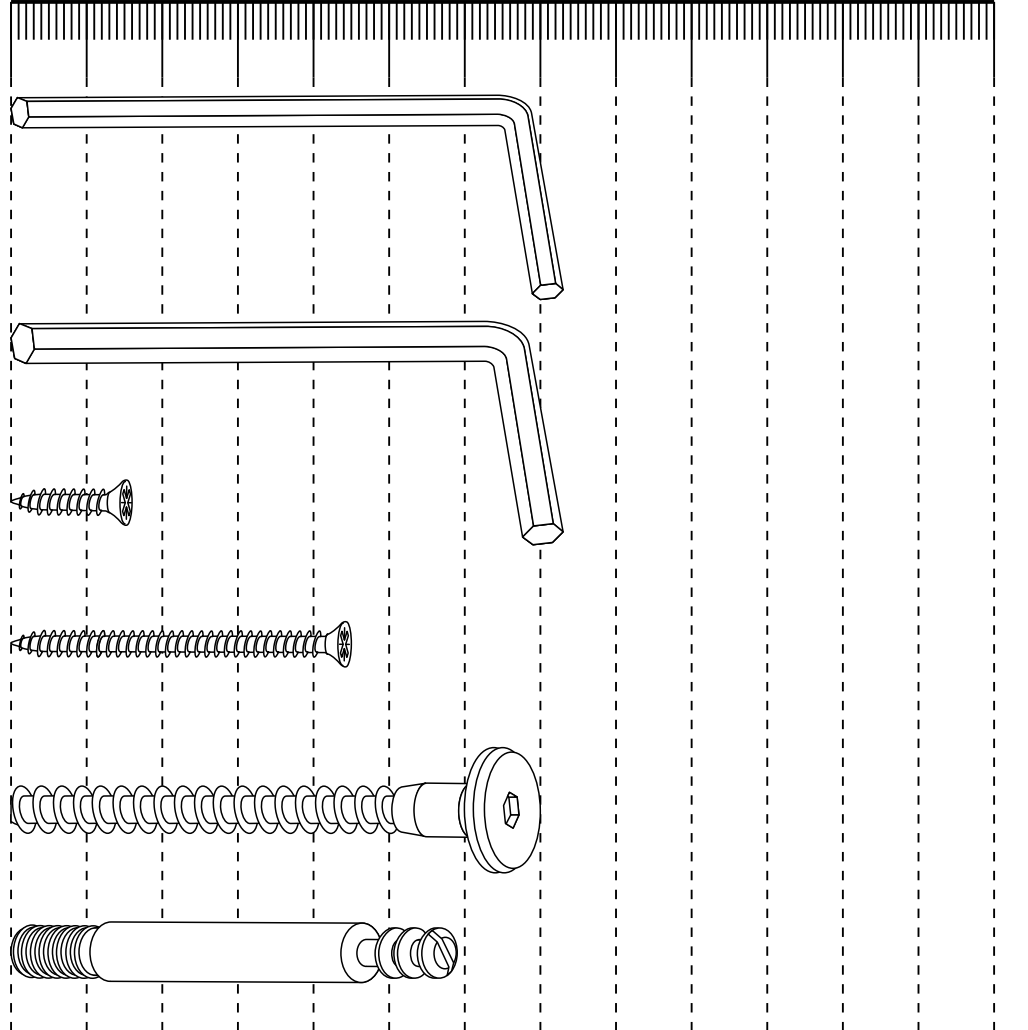

GETTING TO KNOW YOUR PRODUCT

Components supplied.
Please use this guide if you require replacement parts.

Ref	Dimensions	Visual	Qty	Ctn
1	144 x 125cm		1	2
2	144 x 41cm		1	2
3	188.3 x 16cm		2	1
4	183 x 6cm		2	1
5	190 x 10cm		1	1
6	183 x 68cm		2	1
7	32.4 x 4cm		2	1

next HOVE DOUBLE BED

829211
Assembly instructions

Fixtures and fittings supplied (actual Size)

Ref	Dimensions	Qty
AA	73 x 27mm	1
AC	73 x 27mm	1
EB	4 x 16mm	14
EG	4 x 45mm	18
NE	7 x 70mm	4
PB	8 x 59mm	8
PC	35 x 16mm	8
TD	3.5 x 25mm	16

mm 10 20 30 40 50 60 70 80 90 100 110 120 130

Fixtures and fittings supplied (not to scale)

Ref	Dimensions	Visual	Qty
SC	N/A		2
SD	N/A		2

next HOVE DOUBLE BED

829211
Assembly instructions

1

2

x2