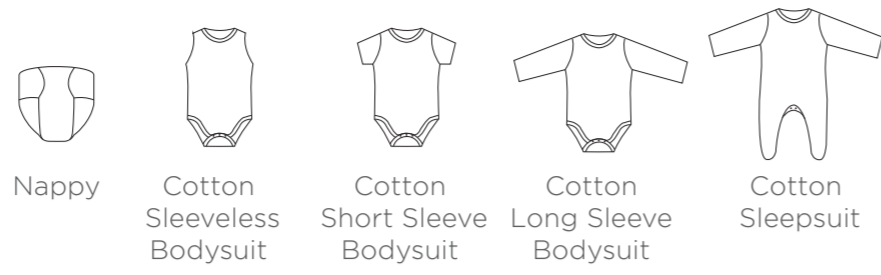

next  
Clothing Chart:

Room Temperature	0.5 TOG	1 TOG	2.5 TOG	3.5 TOG
24 °C - 27 °C	Nappy OR Cotton Sleeveless Bodysuit			
22 °C - 24 °C		Cotton Short Sleeve Bodysuit		
20 °C - 22 °C		Cotton Long Sleeve Bodysuit		
18 °C - 20 °C		Cotton Long Sleeve Bodysuit OR Cotton Sleepsuit	Cotton Short Sleeve Bodysuit OR Cotton Long Sleeve Bodysuit	
16 °C - 18 °C			Cotton Short Sleeve Bodysuit + Cotton Long Sleeve Bodysuit	
13 °C - 16 °C				Cotton Long Sleeve Bodysuit OR Cotton Short Sleeve Bodysuit + Cotton Sleepsuit