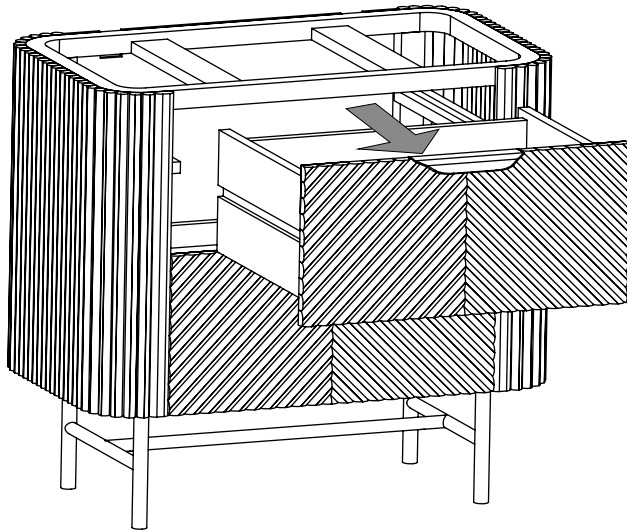

VALENCIA LARGE BEDSIDE TABLE

- 11253/267347

Assembly instructions

1.

Note: Match the labels e.g. A on leg to A on rail

2.

Note: Do not fully tighten until all fittings are in position.

C	6 x 12mm	2	
E	NA	1	

VALENCIA LARGE BEDSIDE TABLE

- 111253/267347

Assembly instructions

3.

Note: Match the labels e.g. A on leg to A on wooden part

4.

Note: Do not fully tighten until all fittings are in position.

A	6 x 16mm	8		E	NA	1	
B	Ø16mm	8					

VALENCIA LARGE BEDSIDE TABLE

- 111253/267347
Assembly instructions

5.

6.

Note: Carefully place the marble top

VALENCIA LARGE BEDSIDE TABLE

- 111253/267347
Assembly instructions

7.