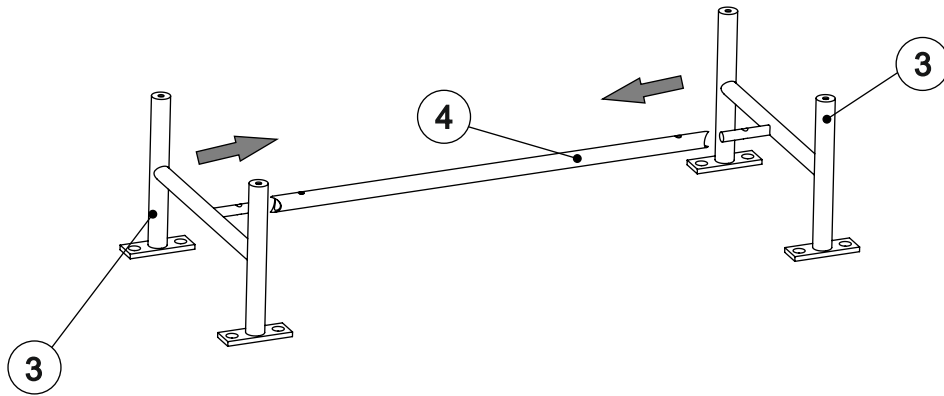

VALENCIA LARGE BEDSIDE TABLE

- 11253/267347

Assembly instructions

Fixtures and Fittings supplied (actual size)			
Ref	Dimensions	Qty	Spare Qty
A	6 x 16mm	8	1
B	∅16mm	8	1
C	6 x 12mm	2	1
D	20 x 18mm	NA	1

Fixtures and fittings supplied (not to scale)			
Ref	Qty	Spare	Visual
E	1	N/A	

VALENCIA LARGE BEDSIDE TABLE

- 11253/267347

Assembly instructions

1.

Note: Match the labels e.g. A on leg to A on rail

2.

Note: Do not fully tighten until all fittings are in position.

C	6 x 12mm	2	
E	NA	1	