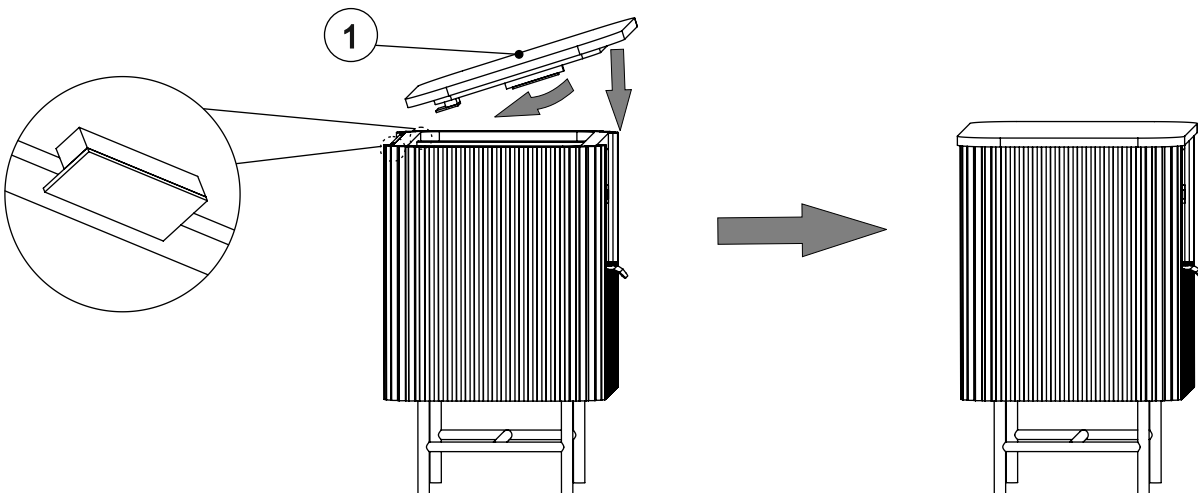

VALENCIA LARGE BEDSIDE TABLE

- 111253/267347
Assembly instructions

5.

6.

Note: Carefully place the marble top

VALENCIA LARGE BEDSIDE TABLE

- 111253/267347
Assembly instructions

7.

Note: Twist the bracket to lock the top

8.

VALENCIA LARGE BEDSIDE TABLE - 111253/267347 Assembly instructions

9.

We recommend the use of the wall attachment bracket/strap provided for safety reasons. Secure the strap to the wall with an appropriate screw and wall plug for your wall type (not provided). To hide the strap behind the unit, drill the hole lower than the top of unit.