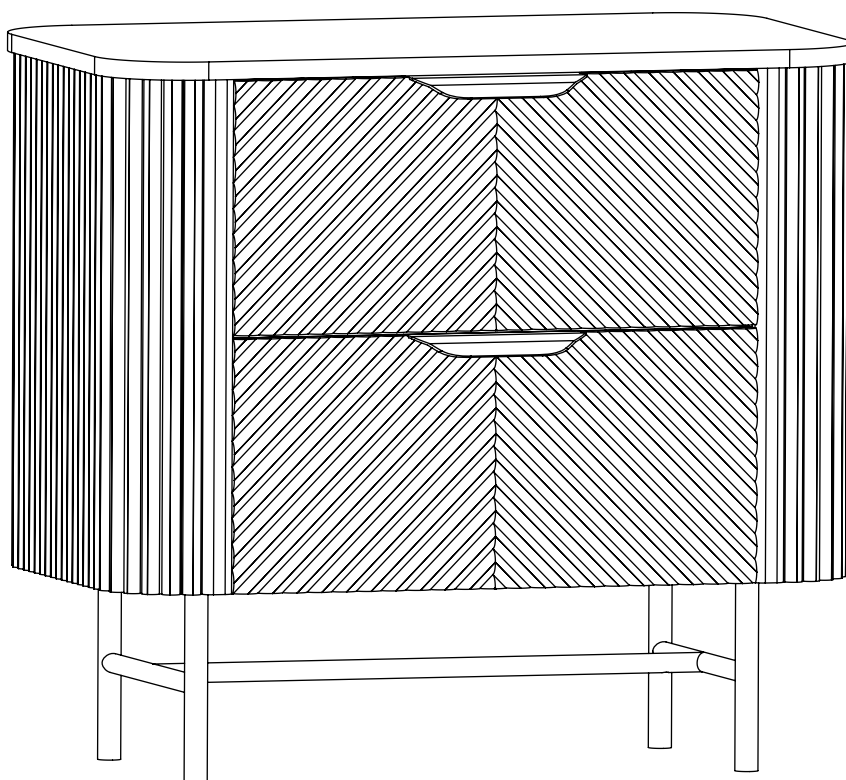

NEXT

VALENCIA

LARGE BEDSIDE TABLE - 111253/267347

Assembly instructions

Actual product size

H60 x W65 x D38 cm

IMPORTANT - RETAIN FOR FUTURE REFERENCE

Need Help ?