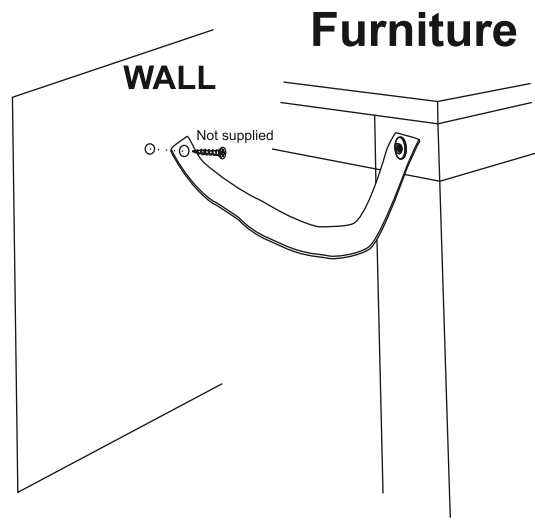

VALENCIA LARGE BEDSIDE TABLE

- 111253/267347
Assembly instructions

5.

6.

Note: Carefully place the marble top

VALENCIA LARGE BEDSIDE TABLE

- 111253/267347
Assembly instructions

7.

Note: Twist the bracket to lock the top

8.

VALENCIA LARGE BEDSIDE TABLE - 111253/267347 Assembly instructions

9.

We recommend the use of the wall attachment bracket/strap provided for safety reasons. Secure the strap to the wall with an appropriate screw and wall plug for your wall type (not provided). To hide the strap behind the unit, drill the hole lower than the top of unit.

Warning: Always ensure intended wall area to be drilled is free from hidden electrical wires, water and gas pipes. NB: Wall fixings are not included—Please source suitable fixing for your wall type. If in doubt please consult a qualified trades person. Please ensure you secure your product to the wall for your and your family's safety before you use it.

Note: Fit the other end of anti-tip straps provided on both top corners of the rear side of the product to wall

VALENCIA LARGE BEDSIDE TABLE

- 111253/267347

Assembly instructions

NEXT

Actual product size

H60 x W65 x D38 cm