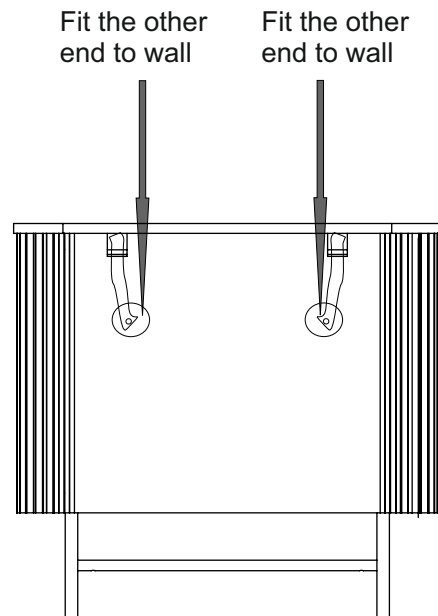

Note: Twist the bracket to lock the top

8.

VALENCIA LARGE BEDSIDE TABLE - 111253/267347 Assembly instructions

9.

We recommend the use of the wall attachment bracket/strap provided for safety reasons. Secure the strap to the wall with an appropriate screw and wall plug for your wall type (not provided). To hide the strap behind the unit, drill the hole lower than the top of unit.

Warning: Always ensure intended wall area to be drilled is free from hidden electrical wires, water and gas pipes. NB: Wall fixings are not included—Please source suitable fixing for your wall type. If in doubt please consult a qualified trades person. Please ensure you secure your product to the wall for your and your family's safety before you use it.

Note: Fit the other end of anti-tip straps provided on both top corners of the rear side of the product to wall

VALENCIA LARGE BEDSIDE TABLE

- 111253/267347

Assembly instructions

NEXT

Actual product size

H60 x W65 x D38 cm