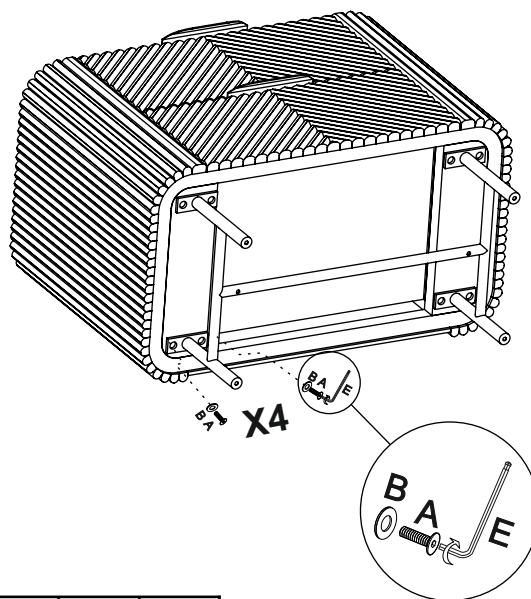

VALENCIA LARGE BEDSIDE TABLE

- 11253/267347

Assembly instructions

1.

Note: Match the labels e.g. A on leg to A on rail

2.

Note: Do not fully tighten until all fittings are in position.

C	6 x 12mm	2	
E	NA	1	

VALENCIA LARGE BEDSIDE TABLE

- 111253/267347

Assembly instructions

3.

Note: Match the labels e.g. A on leg to A on wooden part

4.

Note: Do not fully tighten until all fittings are in position.

A	6 x 16mm	8		E	NA	1	
B	Ø16mm	8					