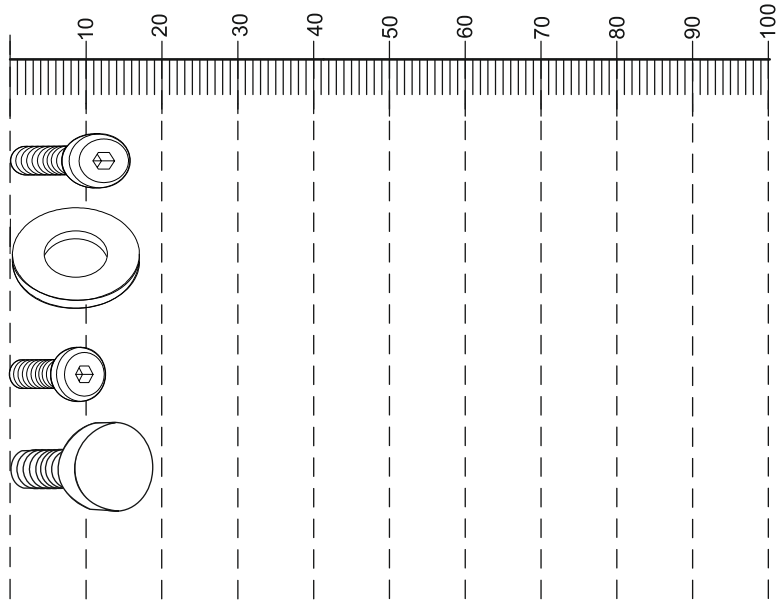

CALL: 0333 777 8999

VALENCIA LARGE BEDSIDE TABLE
- 111253/267347
 Assembly instructions

GETTING TO KNOW YOUR PRODUCT

Product supplied.

Ref	Dimensions	Visual	Qty	Ctn
1	65 x 38cm		1	1
2	64 x 42.5cm		1	1
3	28 x 16.5cm		2	1
4	47.5 x 1.6cm		1	1

VALENCIA LARGE BEDSIDE TABLE

- 11253/267347

Assembly instructions

Fixtures and Fittings supplied (actual size)			
Ref	Dimensions	Qty	Spare Qty
A	6 x 16mm	8	1
B	∅16mm	8	1
C	6 x 12mm	2	1
D	20 x 18mm	NA	1

Fixtures and fittings supplied (not to scale)			
Ref	Qty	Spare	Visual
E	1	N/A	