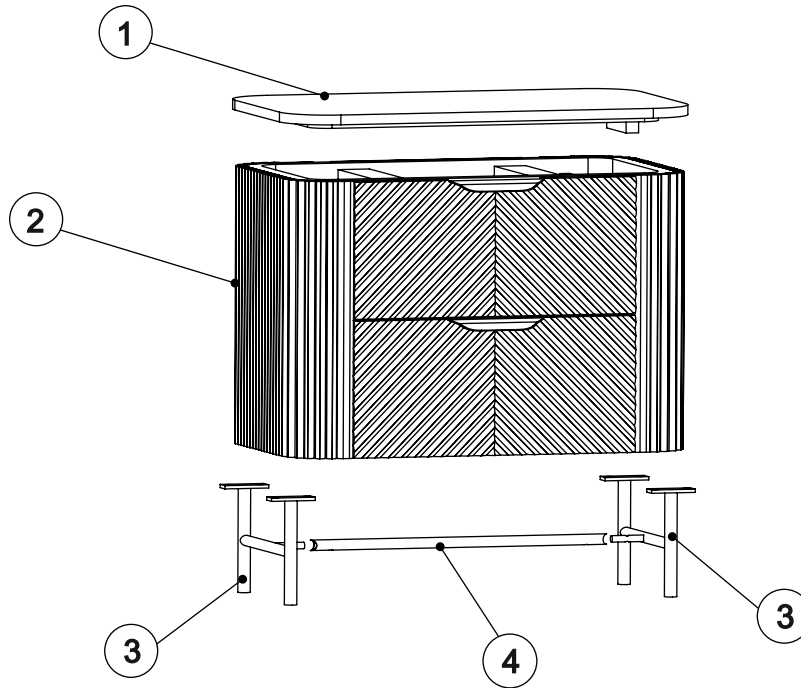

CALL: 0333 777 8999

VALENCIA LARGE BEDSIDE TABLE
- 111253/267347
 Assembly instructions

GETTING TO KNOW YOUR PRODUCT

Product supplied.

Ref	Dimensions	Visual	Qty	Ctn
1	65 x 38cm		1	1
2	64 x 42.5cm		1	1
3	28 x 16.5cm		2	1
4	47.5 x 1.6cm		1	1