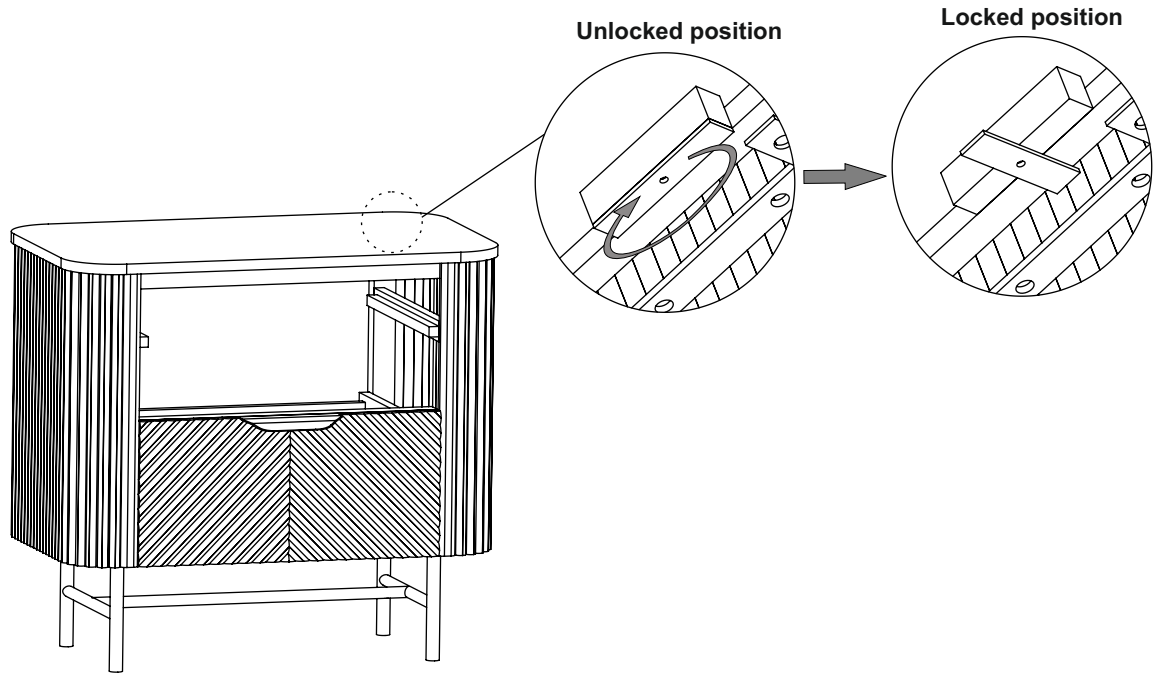

VALENCIA LARGE BEDSIDE TABLE

- 111253/267347

Assembly instructions

3.

Note: Match the labels e.g. A on leg to A on wooden part

4.

Note: Do not fully tighten until all fittings are in position.

A	6 x 16mm	8		E	NA	1	
B	Ø16mm	8					

VALENCIA LARGE BEDSIDE TABLE

- 111253/267347
Assembly instructions

5.

6.

Note: Carefully place the marble top

VALENCIA LARGE BEDSIDE TABLE

- 111253/267347
Assembly instructions

7.

Note: Twist the bracket to lock the top

8.

VALENCIA LARGE BEDSIDE TABLE - 111253/267347 Assembly instructions

9.

We recommend the use of the wall attachment bracket/strap provided for safety reasons. Secure the strap to the wall with an appropriate screw and wall plug for your wall type (not provided). To hide the strap behind the unit, drill the hole lower than the top of unit.