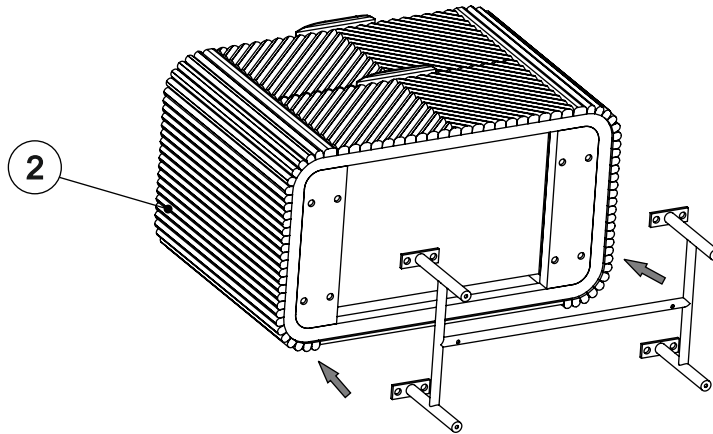

VALENCIA LARGE BEDSIDE TABLE

- 111253/267347

Assembly instructions

3.

Note: Match the labels e.g. A on leg to A on wooden part