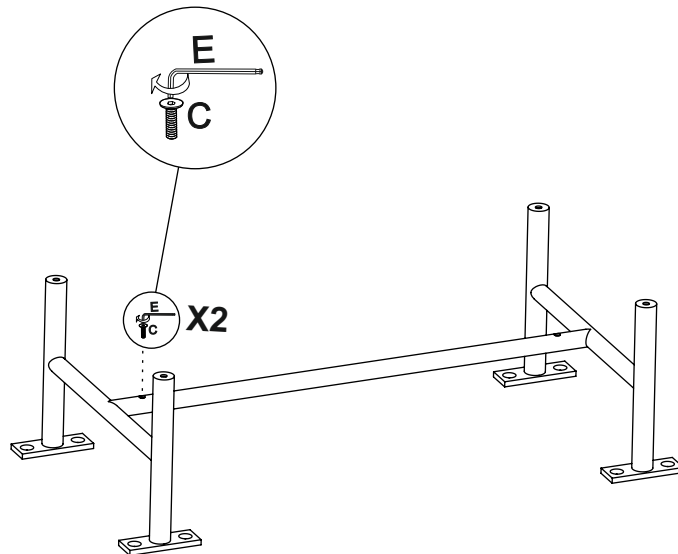

VALENCIA LARGE BEDSIDE TABLE

- 11253/267347

Assembly instructions

Fixtures and Fittings supplied (actual size)			
Ref	Dimensions	Qty	Spare Qty
A	6 x 16mm	8	1
B	∅16mm	8	1
C	6 x 12mm	2	1
D	20 x 18mm	NA	1

Fixtures and fittings supplied (not to scale)			
Ref	Qty	Spare	Visual
E	1	N/A	

VALENCIA LARGE BEDSIDE TABLE

- 11253/267347

Assembly instructions

1.

Note: Match the labels e.g. A on leg to A on rail

2.

Note: Do not fully tighten until all fittings are in position.

C	6 x 12mm	2	
E	NA	1	

VALENCIA LARGE BEDSIDE TABLE

- 111253/267347

Assembly instructions

3.

Note: Match the labels e.g. A on leg to A on wooden part

4.

Note: Do not fully tighten until all fittings are in position.

A	6 x 16mm	8		E	NA	1	
B	Ø16mm	8					