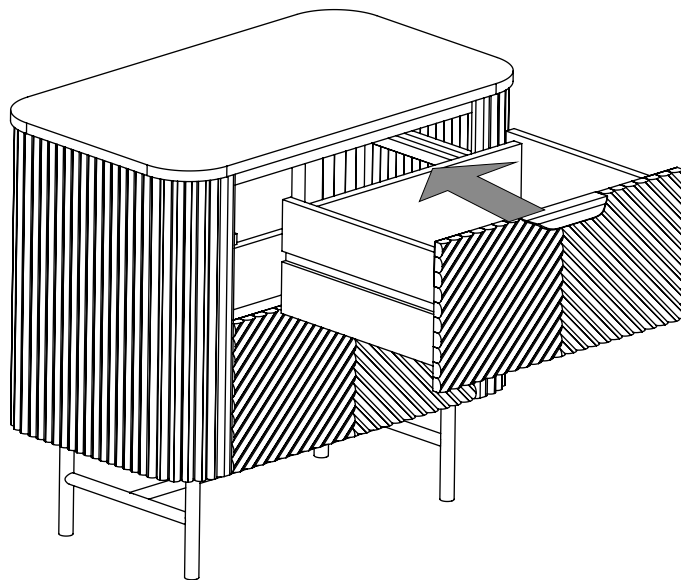

VALENCIA LARGE BEDSIDE TABLE

- 111253/267347
Assembly instructions

5.

6.

Note: Carefully place the marble top

VALENCIA LARGE BEDSIDE TABLE

- 111253/267347
Assembly instructions

7.

Note: Twist the bracket to lock the top

8.

VALENCIA LARGE BEDSIDE TABLE - 111253/267347 Assembly instructions

9.

We recommend the use of the wall attachment bracket/strap provided for safety reasons. Secure the strap to the wall with an appropriate screw and wall plug for your wall type (not provided). To hide the strap behind the unit, drill the hole lower than the top of unit.