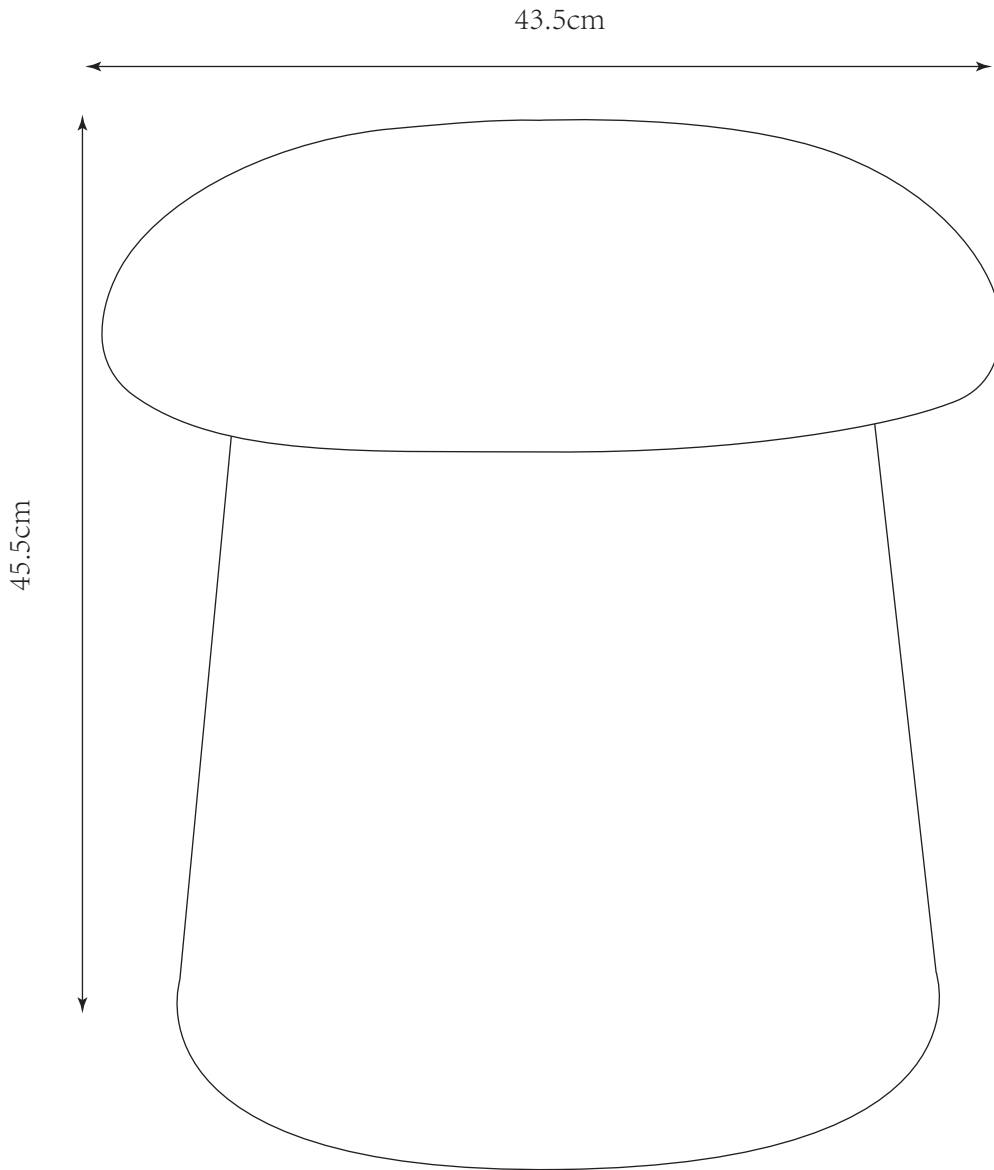

# NEXT TOADSTOOL

Care Instructions

**Actual product size:**  
D43.5 x W43.5 x H45.5cm

**Need Help?**

With: Assembly instructions  
Missing or damaged parts

**CALL: 0333 777 8999**

**IMPORTANT – RETAIN FOR FUTURE REFERENCE**