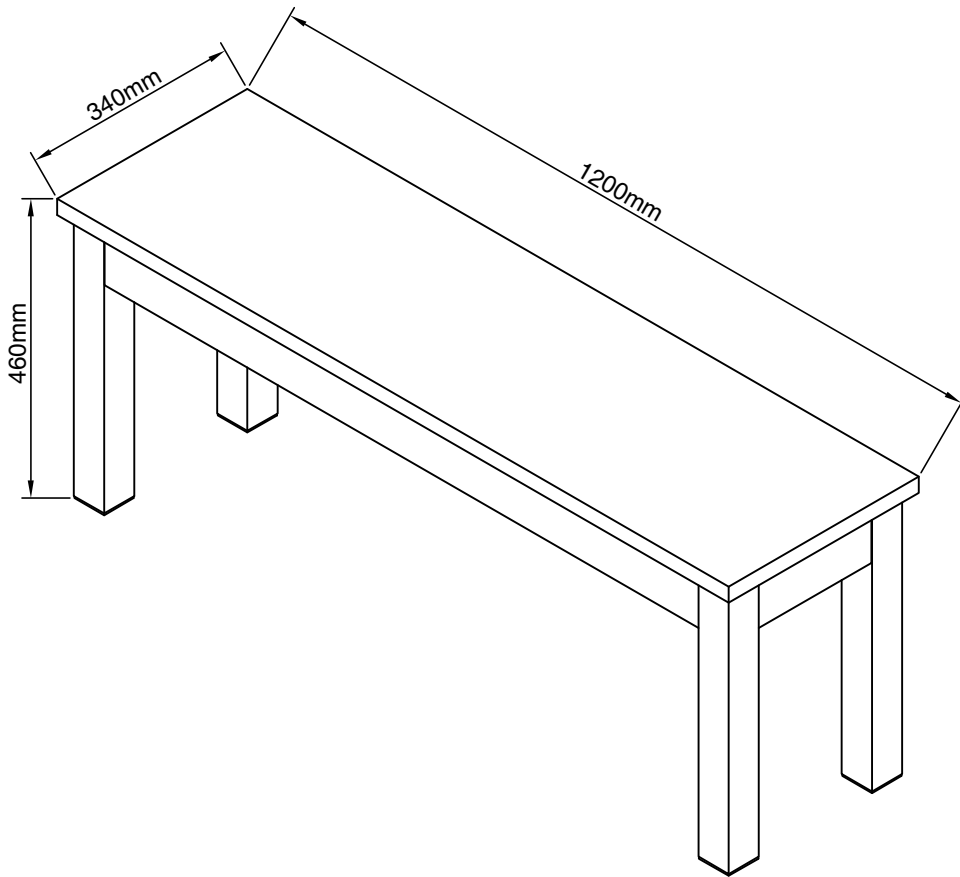

Ref	Dimensions	Qty	Spare Qty	Visual
B23	N/A	8	N/A	
Q3	N/A	8	1	
T13	N/A	1	N/A	

1

2

T13	N/A	1	
B23	N/A	8	
Q3	N/A	8	

3

next

BRONX BENCH  
218646

**Actual product size**  
H46 x W120x D34cm