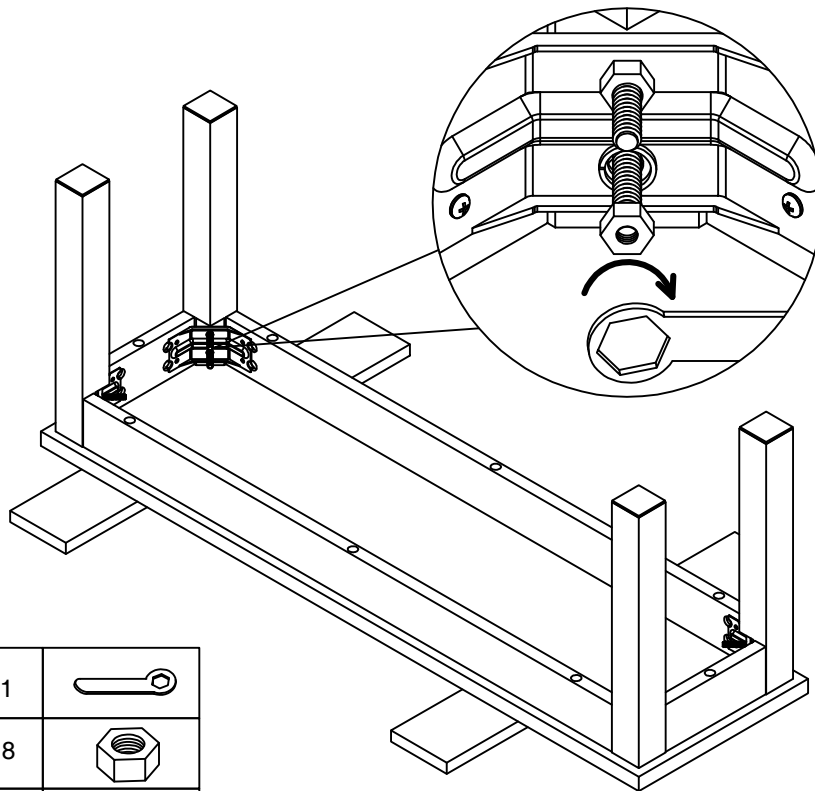

## GETTING TO KNOW YOUR PRODUCT

Components supplied. Please use this guide if you require replacement parts.

Ref	Dimensions	Visual	Qty	Ctn
1	34 x 120cm		1	1
2	5.5 x 43.5cm		4	1

**Fixtures and fittings supplied ( not to scale)**

Ref	Dimensions	Qty	Spare Qty	Visual
B23	N/A	8	N/A	
Q3	N/A	8	1	
T13	N/A	1	N/A	

1

2

T13	N/A	1	
B23	N/A	8	
Q3	N/A	8	

3

next

BRONX BENCH  
218646

**Actual product size**  
H46 x W120x D34cm