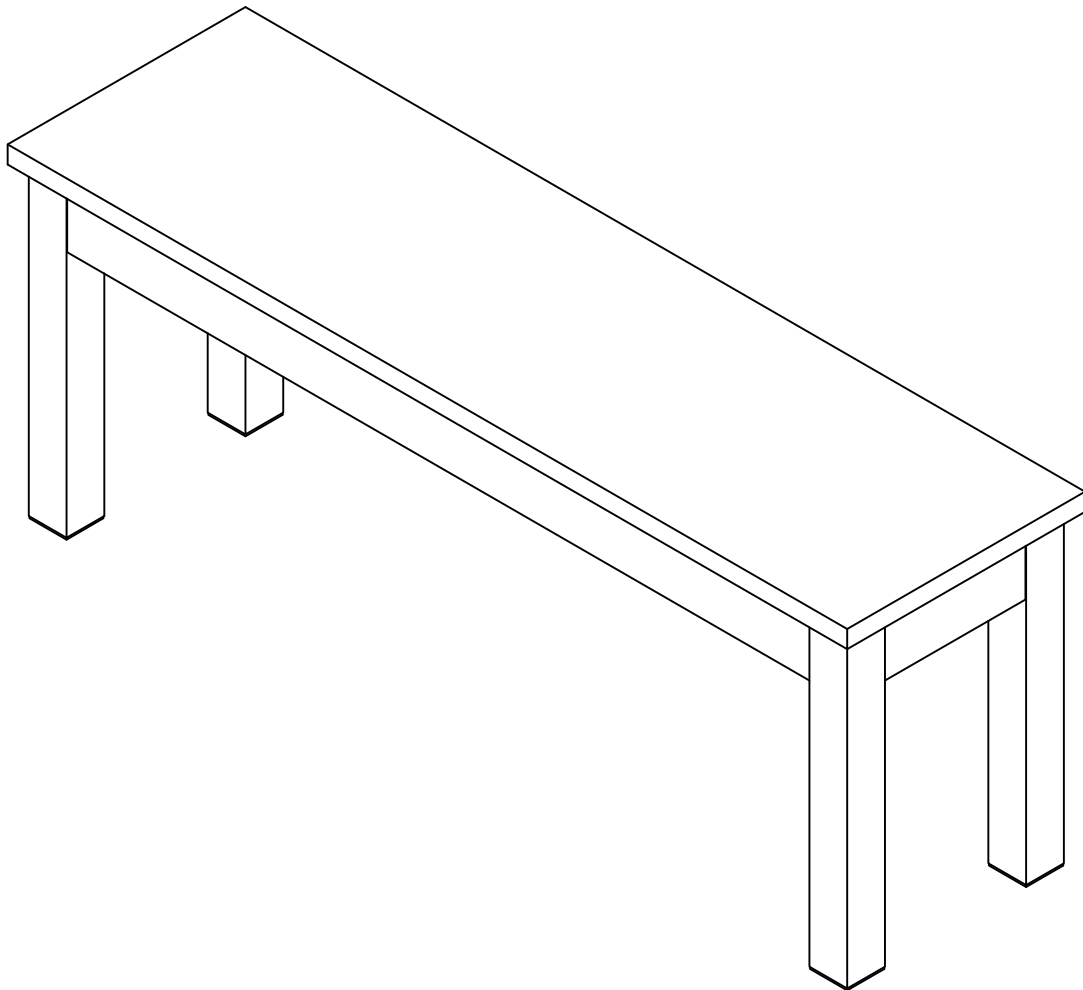

# BRONX BENCH

218646

Assembly instructions

**Actual product size**

H46 x W120x D34cm