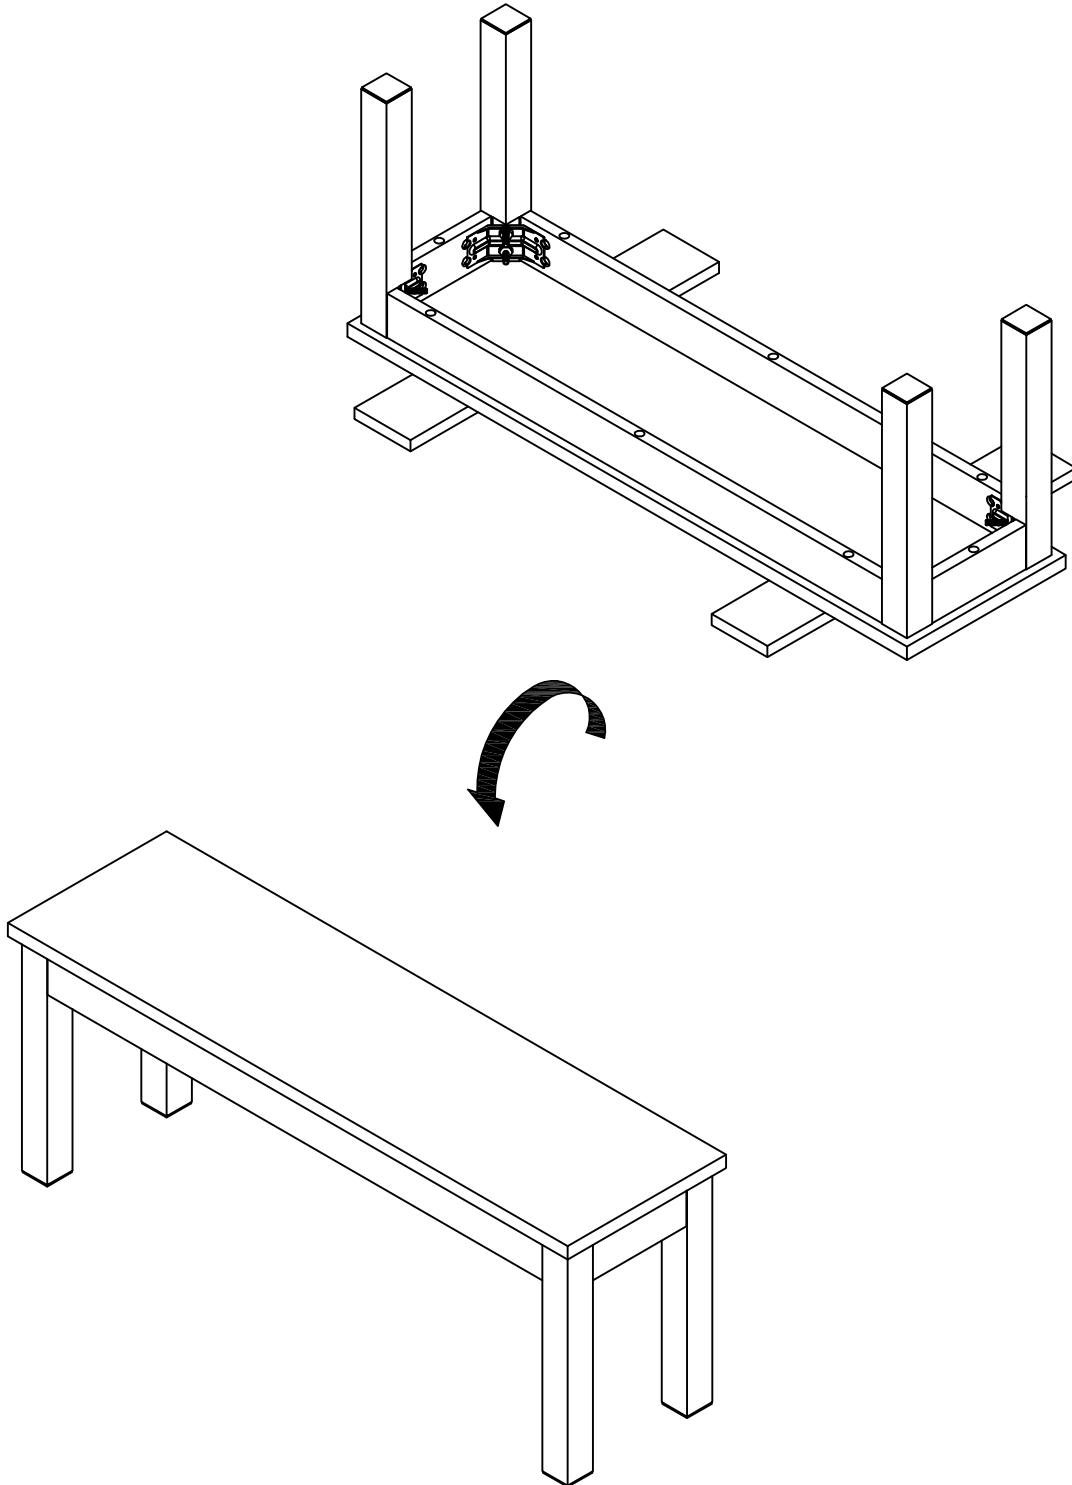

## GETTING TO KNOW YOUR PRODUCT

Components supplied. Please use this guide if you require replacement parts.

Ref	Dimensions	Visual	Qty	Ctn
1	34 x 120cm		1	1
2	5.5 x 43.5cm		4	1

**Fixtures and fittings supplied ( not to scale)**

Ref	Dimensions	Qty	Spare Qty	Visual
B23	N/A	8	N/A	
Q3	N/A	8	1	
T13	N/A	1	N/A	

1

2

T13	N/A	1	
B23	N/A	8	
Q3	N/A	8	

3

next

BRONX BENCH  
218646

**Actual product size**  
H46 x W120x D34cm