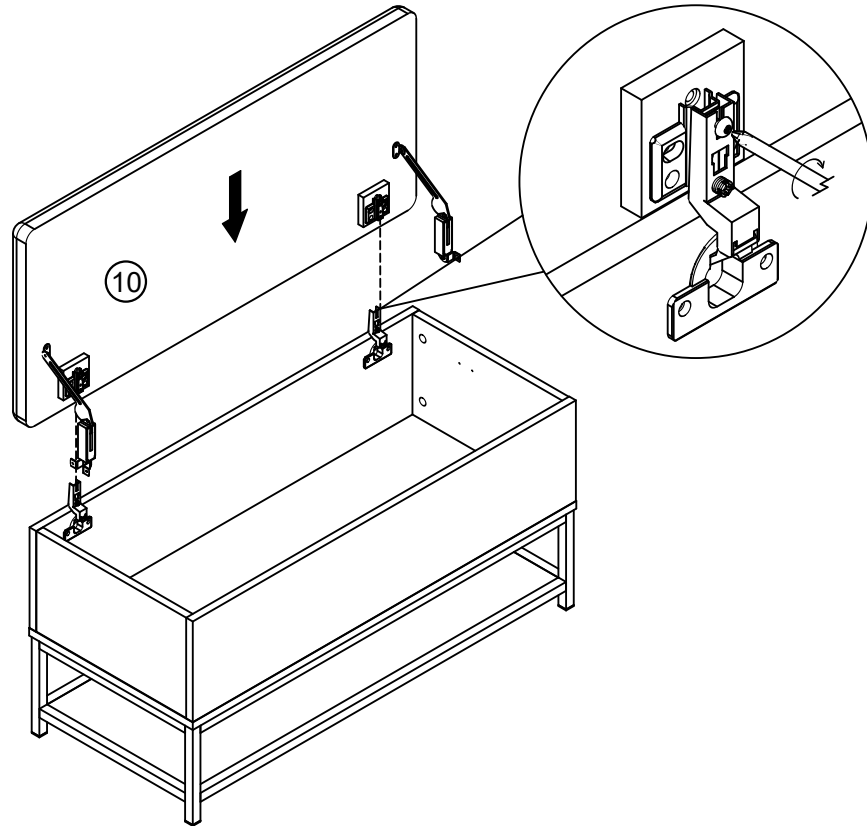

NEXT

BRONX / BRONX GREY OTTOMAN 267922/U69947 Assembly instructions

14

15