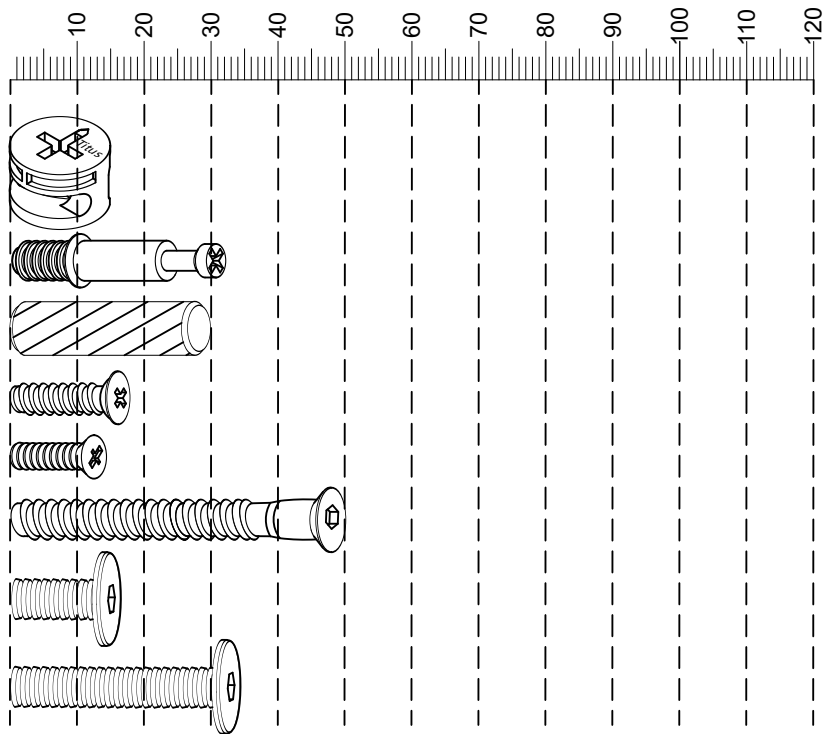

NEXT

BRONX / BRONX GREY OTTOMAN

267922/U69947
Assembly instructions

Fixtures and fittings supplied (actual size)

Ref	Dimensions	Qty	Spare Qty
B3	Ø15 x 12mm	18	2
B12	Ø7.5 x 33mm	18	2
D6	Ø8 x 30mm	N/A	2
U139	Ø4.5 x 15mm	4	1
U119	Ø4 x 14mm	8	1
Y8	Ø6 x 50mm	10	2
V35	Ø6 x 12mm	8	1
V53	Ø6 x 30mm	10	2

Fixtures and fittings supplied (not to scale)

Ref	Dimensions	Qty	Spare Qty	Visual
T1	N/A	2	N/A	
H38	N/A	1	N/A	
H39	N/A	1	N/A	
C19	N/A	2	N/A	
O1	Ø25mm	8	1	
J2	N/A	3	1	
A9	N/A	2	N/A