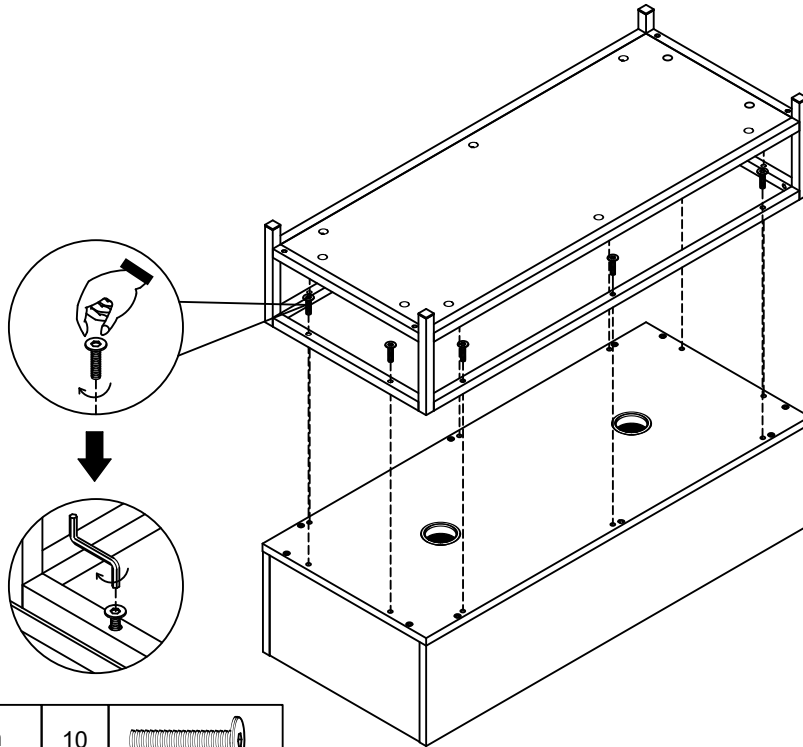

NEXT

BRONX / BRONX GREY OTTOMAN 267922/U69947 Assembly instructions

10

V53	Ø6 x 30mm	10	
T1	N/A	2	

11