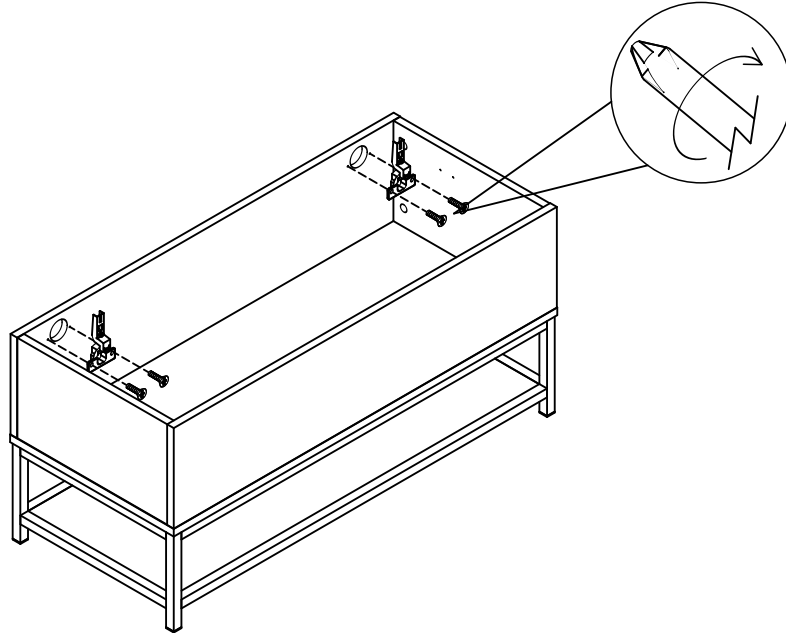

NEXT

BRONX / BRONX GREY OTTOMAN

267922/U69947
Assembly instructions

12

C19	N/A	2	
U139	Ø4.5 x 15mm	4	 not supplied

13