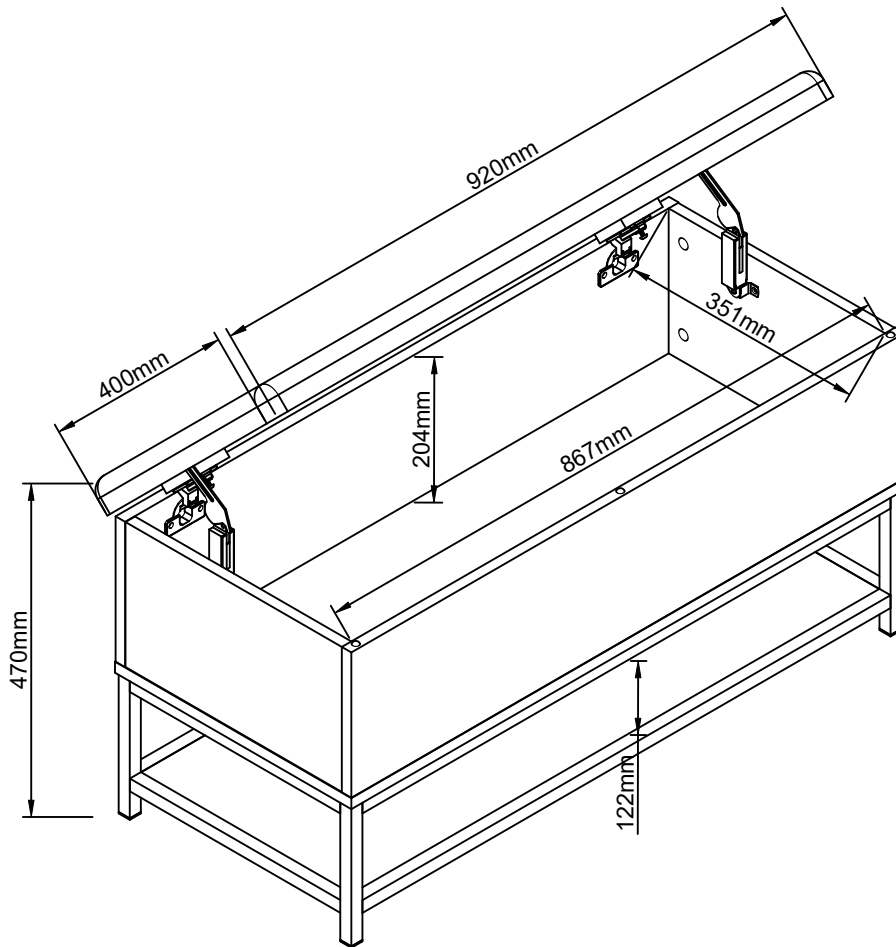

NEXT

BRONX / BRONX GREY OTTOMAN 267922/U69947

Actual product size
H47 x W92 x D40cm