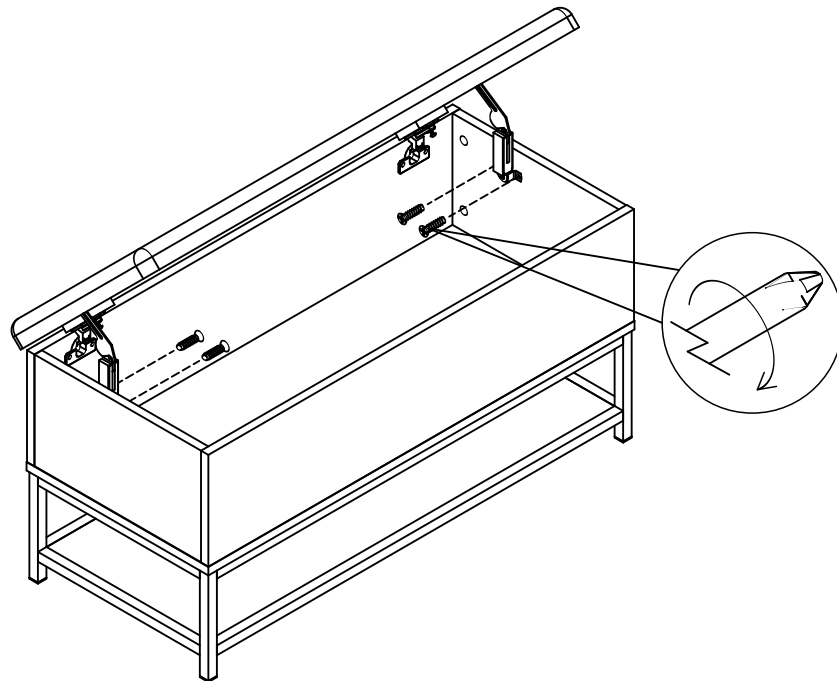

U119

Ø4 x 14mm

4

not supplied