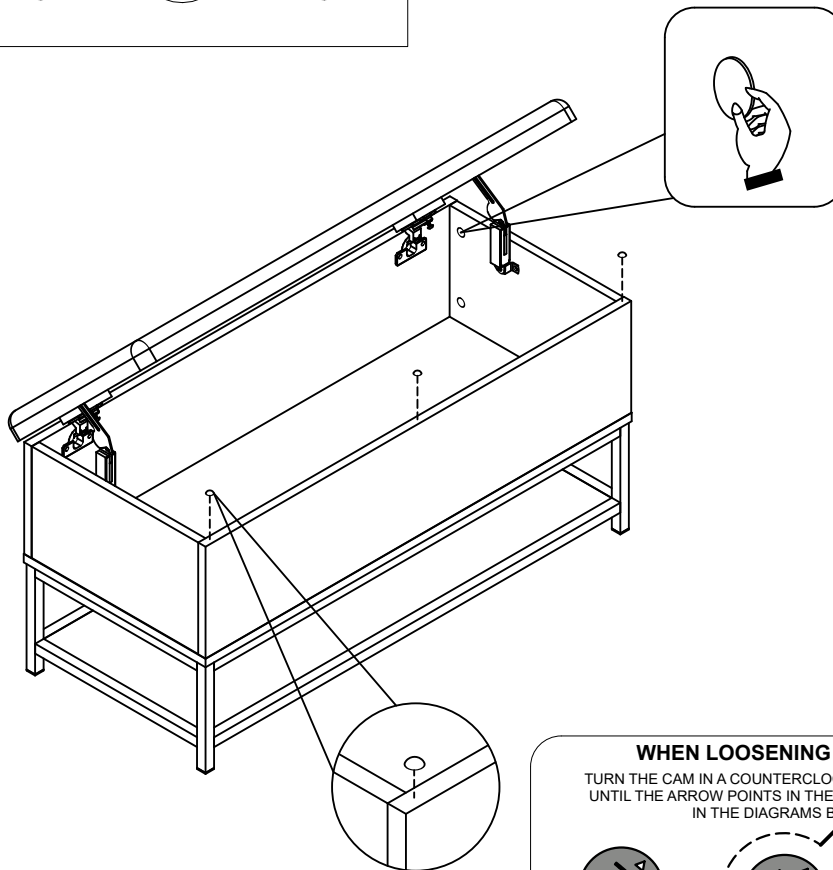

Ø4 x 14mm

4

not supplied

16

Adjust Hinge Position

WHEN LOOSENING THE CAM
TURN THE CAM IN A COUNTERCLOCKWISE DIRECTION UNTIL THE ARROW POINTS IN THE POSITION SHOWN IN THE DIAGRAMS BELOW

The diagram shows three stages of cam adjustment. The first is 'MAXIMUM LOCK' with an arrow pointing to the top-right. The second is 'TURN TO UNLOCK' with a dashed arrow showing a counter-clockwise rotation. The third is 'UNLOCKED' with an arrow pointing to the bottom.