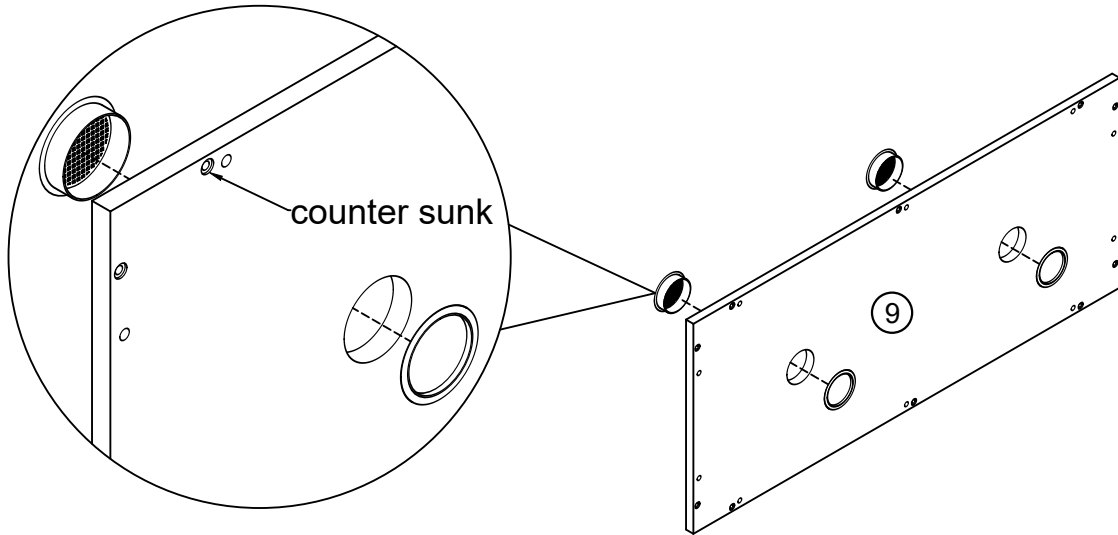

NEXT

BRONX / BRONX GREY OTTOMAN 267922/U69947 Assembly instructions

8