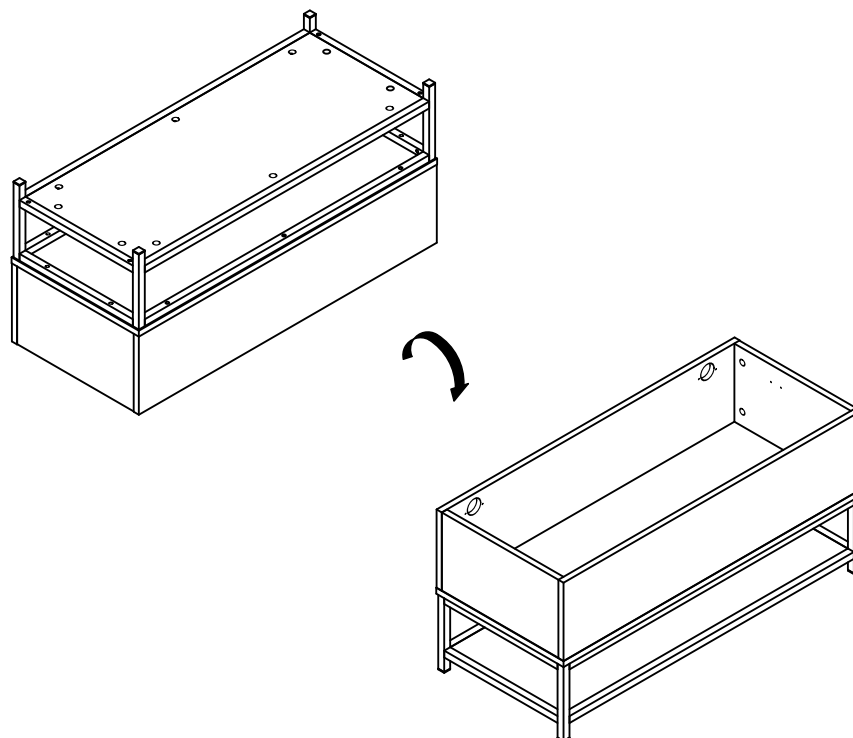

NEXT

BRONX / BRONX GREY OTTOMAN 267922/U69947 Assembly instructions

10

V53	Ø6 x 30mm	10	
T1	N/A	2	

11