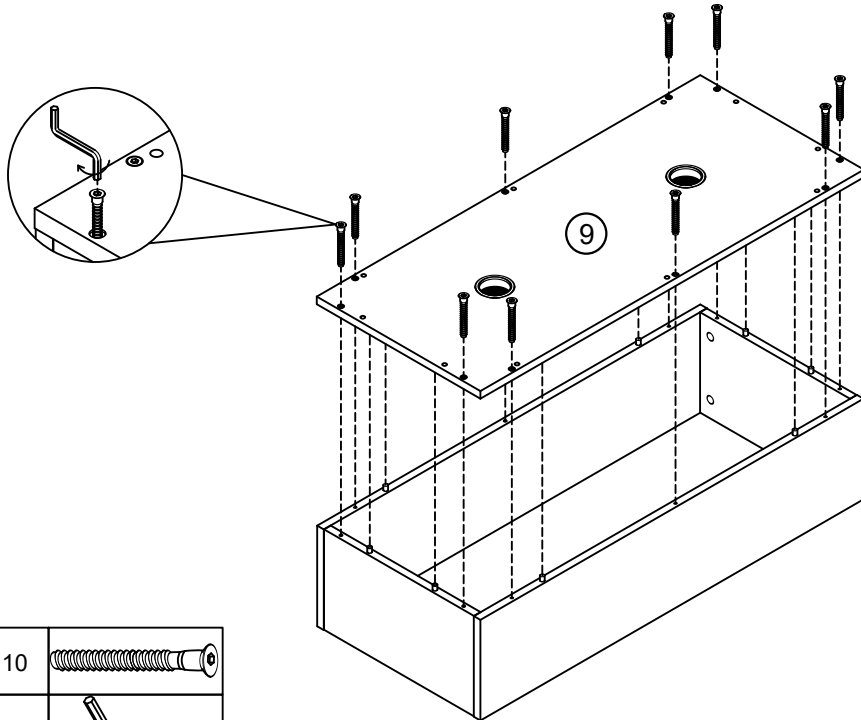

NEXT

BRONX / BRONX GREY OTTOMAN 267922/U69947 Assembly instructions

8

A9

N/A

2

9

Y8

Ø6 x 50mm

10

T1

N/A

2