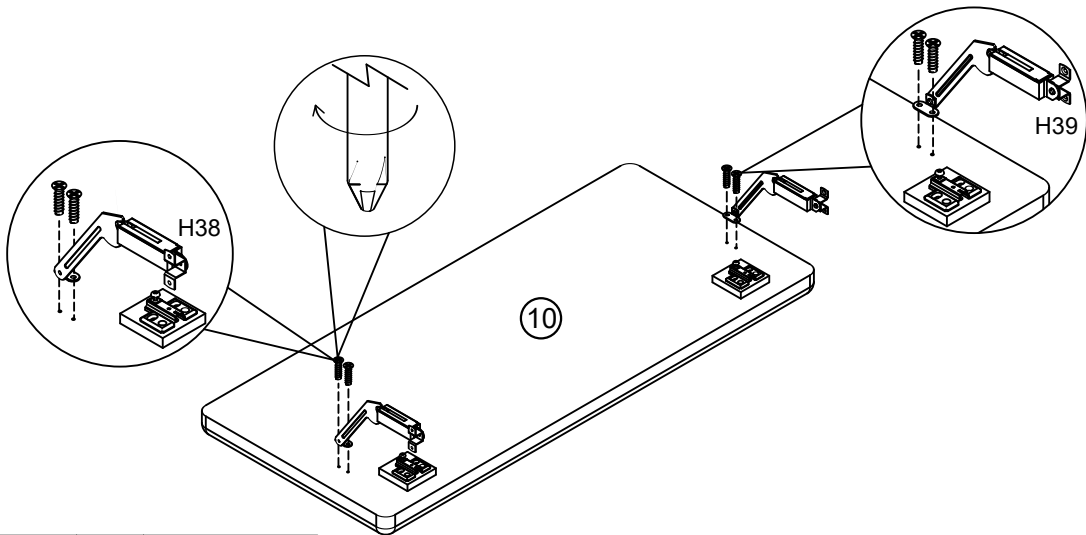

H38	N/A	1	
H39	N/A	1	
U119	Ø4 x 14mm	4	 not supplied