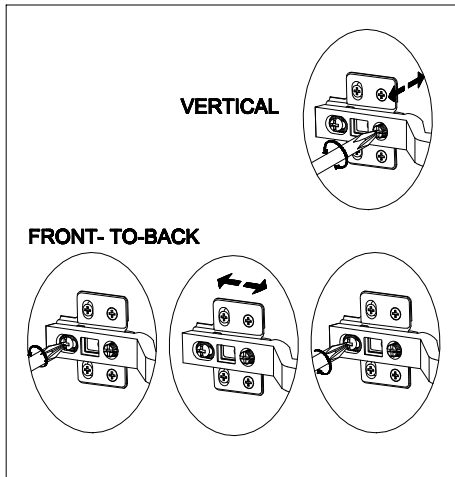

Ø4 x 14mm

4

not supplied

16

Adjust Hinge Position

WHEN LOOSENING THE CAM
TURN THE CAM IN A COUNTERCLOCKWISE DIRECTION UNTIL THE ARROW POINTS IN THE POSITION SHOWN IN THE DIAGRAMS BELOW

The diagram shows three stages of cam adjustment. The first is 'MAXIMUM LOCK' with an arrow pointing to the top-right. The second is 'TURN TO UNLOCK' with a dashed arrow showing a counter-clockwise rotation. The third is 'UNLOCKED' with an arrow pointing to the bottom.