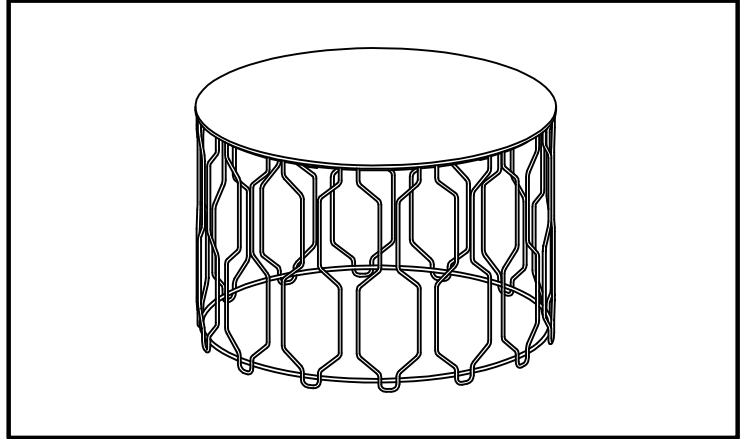

Should you need to return the unassembled product, please repack in the original packaging.

PRODUCT INFORMATION

- Actual product size: H40 x DIA.60cm
- Mdf
- Iron
- Made in Vietnam

CARE INSTRUCTIONS

- This product is designed for permanent indoor use.
- Wipe occasionally with a soft cloth slightly dampened with water. Then buff with a dry clean soft cloth.
- Wood will mellow and change colour over time, we recommend that ornaments and items placed on the surface are moved regularly for the first few months to prevent uneven mellowing.
- Do not use silicone based furniture polish. Silicone in furniture polishes can break down the finish.
- Never allow any kind of liquid to remain on your furniture.
- Absorption can cause wood to warp or finishes to de-laminate.
- Do not place hot items (e.g. hot drinks) directly on to the wood surface. Please make sure you use a placement or coaster