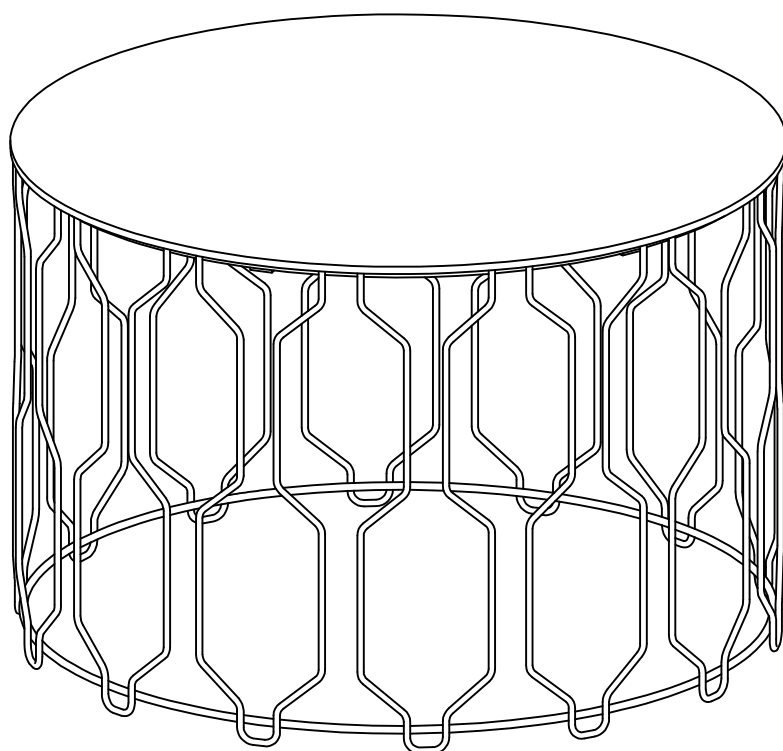

next
HOME

Then just give us a call on 0333 777 8999 and we'll sort out a pick up time for you.

next

ELLA GOLD COFFEE

305563

Assembly instructions

Actual product size

H40 x DIA.60cm