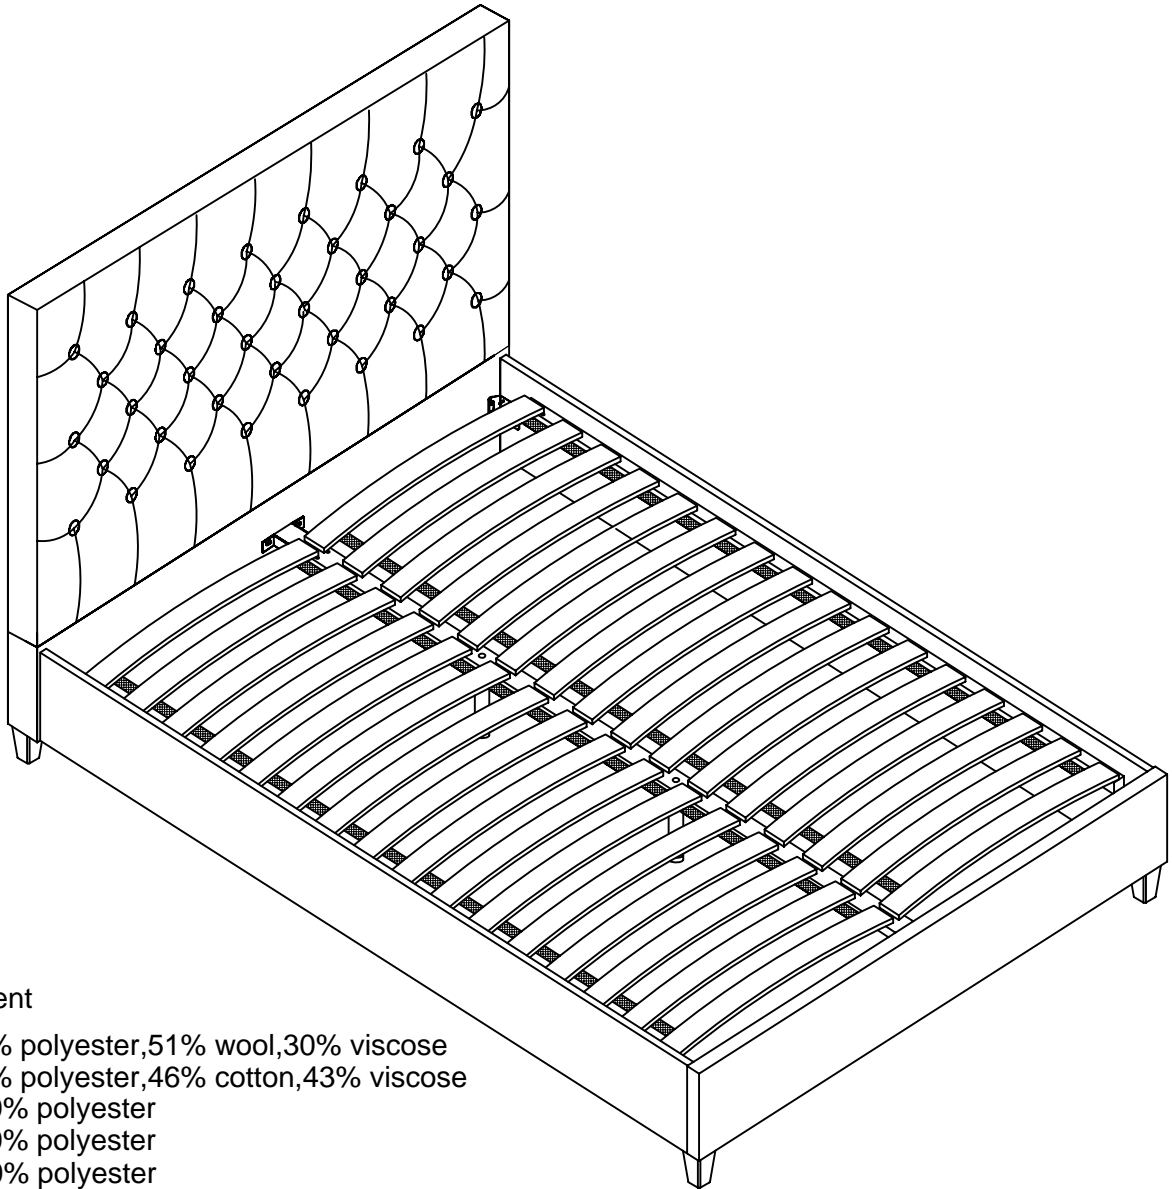

Assembly instructions

Actual product size

W158cm X L214cm X H115cm

Fabric content

174306-19% polyester,51% wool,30% viscose
185496-11% polyester,46% cotton,43% viscose
150855-100% polyester
189316-100% polyester
162438-100% polyester
681175-50% polyester,50% viscose
460509-50% polyester,50% viscose
754813-50% polyester,50% viscose
199382-100% polyester
424586-100% polyester
152877-19% polyester,51% wool,30% viscose
160059-100% polyester
168829-50% polyester,50% viscose
433465-100% polyester
129783-97% polyester,3% PET
321886-100% polyester
329869-100% polyester