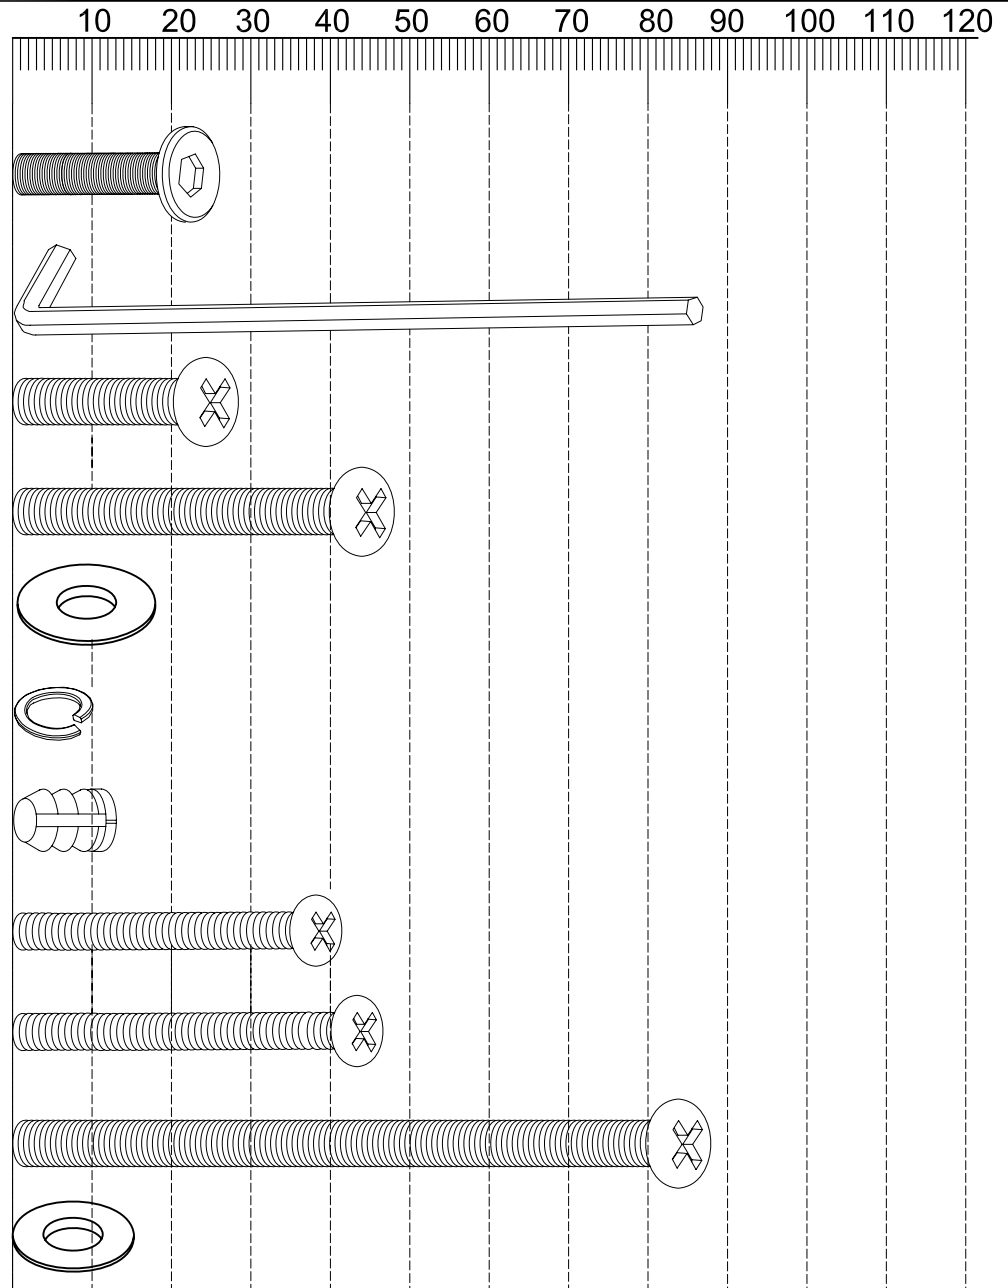

Assembly instructions

Actual product size

W158cm X L214cm X H115cm

Fabric content

174306-19% polyester,51% wool,30% viscose
185496-11% polyester,46% cotton,43% viscose
150855-100% polyester
189316-100% polyester
162438-100% polyester
681175-50% polyester,50% viscose
460509-50% polyester,50% viscose
754813-50% polyester,50% viscose
199382-100% polyester
424586-100% polyester
152877-19% polyester,51% wool,30% viscose
160059-100% polyester
168829-50% polyester,50% viscose
433465-100% polyester
129783-97% polyester,3% PET
321886-100% polyester
329869-100% polyester

Ref	Dimensions	Visal	Qty	Ctn
1	Headboard		1	1
2	Footboard		1	2
3	side rail		1	2
4	side rail		1	2
5	Center Support		1	2

Ref	Dimensions	Visal	Qty	Ctn
6	Brackets		2	2
7	Support legs (220mm-330mm)		2	2
8	Brackets		2	2
9	Feet		4	2
10	Slats		32	3

Assembly instructions

Ref	Dimensions	Qty
A	M8x18	4
B	M5	2
C	M8x20	14
D	M8x40	2
E	M8x19	16
F	M8	4
G	M6x13	8
H	M6x35	4
I	M6x40	4
J	M8x80	4
K	M8x16	4

NOT SUPPLIED

Assembly instructions

1

 PH2 not supplied	Kx2 M8x16mm 	Jx2 M8x80mm 	
---	--	--	--