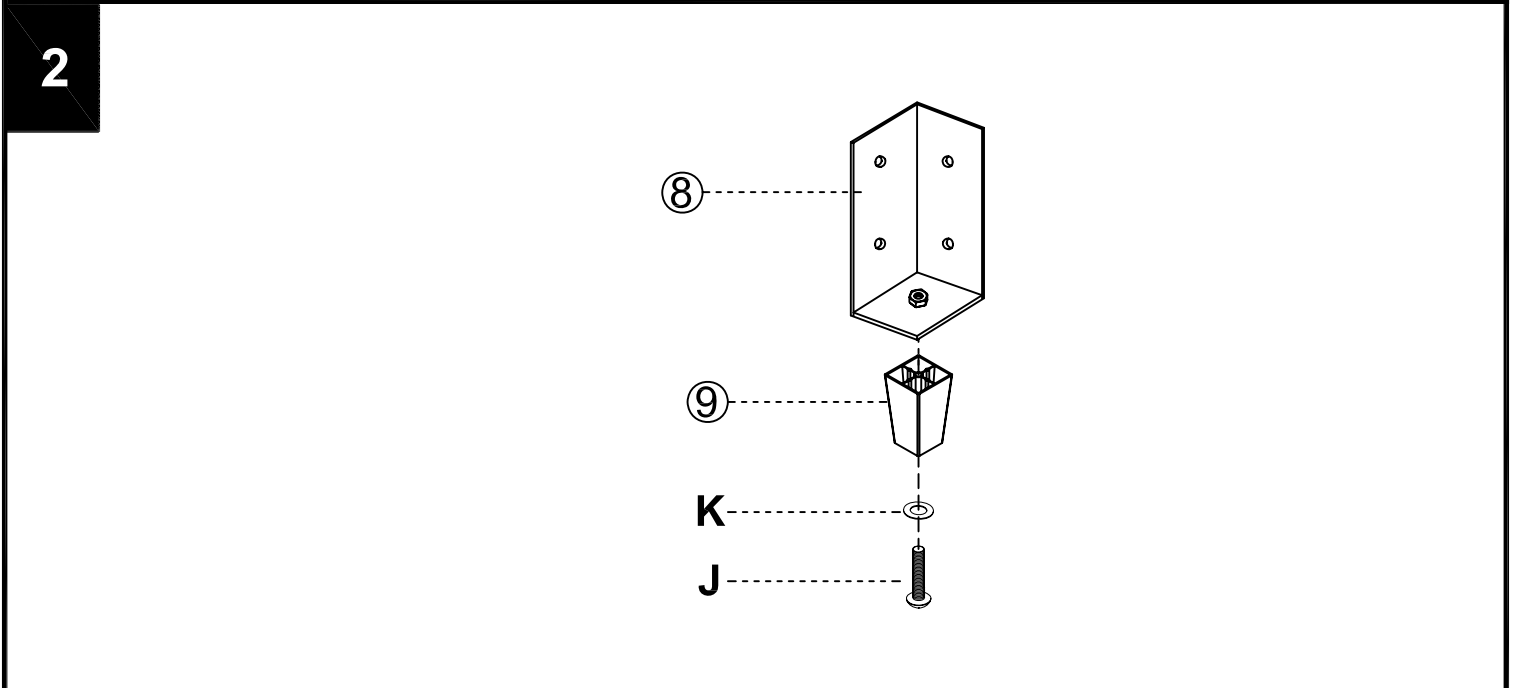

Assembly instructions