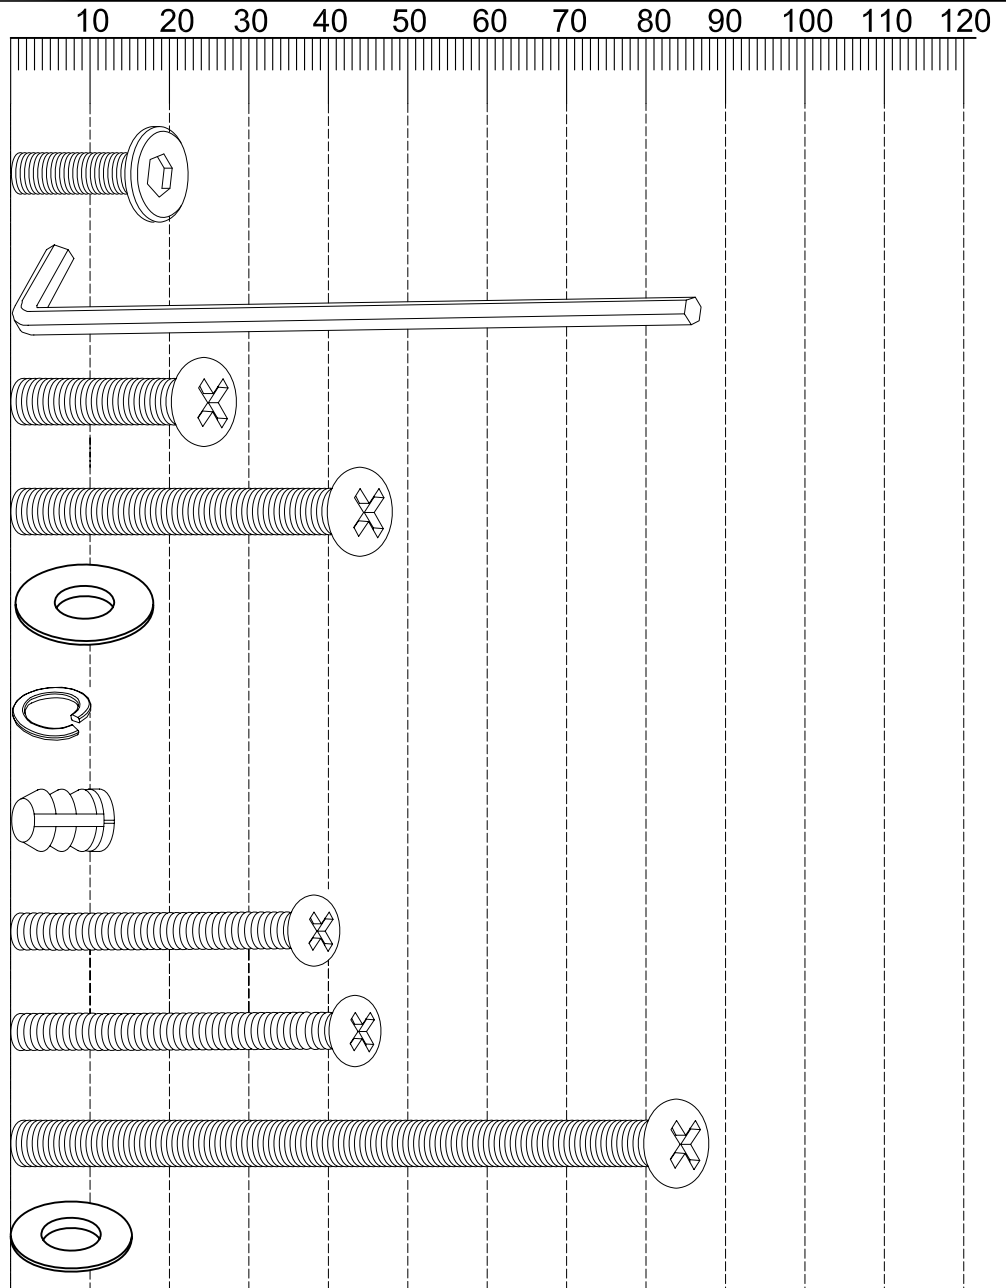

Ref	Dimensions	Visal	Qty	Ctn
1	Headboard		1	1
2	Footboard		1	2
3	side rail		1	2
4	side rail		1	2
5	Center Support		1	2

Ref	Dimensions	Visal	Qty	Ctn
6	Brackets		2	2
7	Support legs (220mm-330mm)		2	2
8	Brackets		2	2
9	Feet		4	2
10	Slats		32	3

Assembly instructions

Ref	Dimensions	Qty
A	M8x18	4
B	M5	2
C	M8x20	14
D	M8x40	2
E	M8x19	16
F	M8	4
G	M6x13	8
H	M6x35	4
I	M6x40	4
J	M8x80	4
K	M8x16	4

NOT SUPPLIED

Assembly instructions

Assembly instructions

3