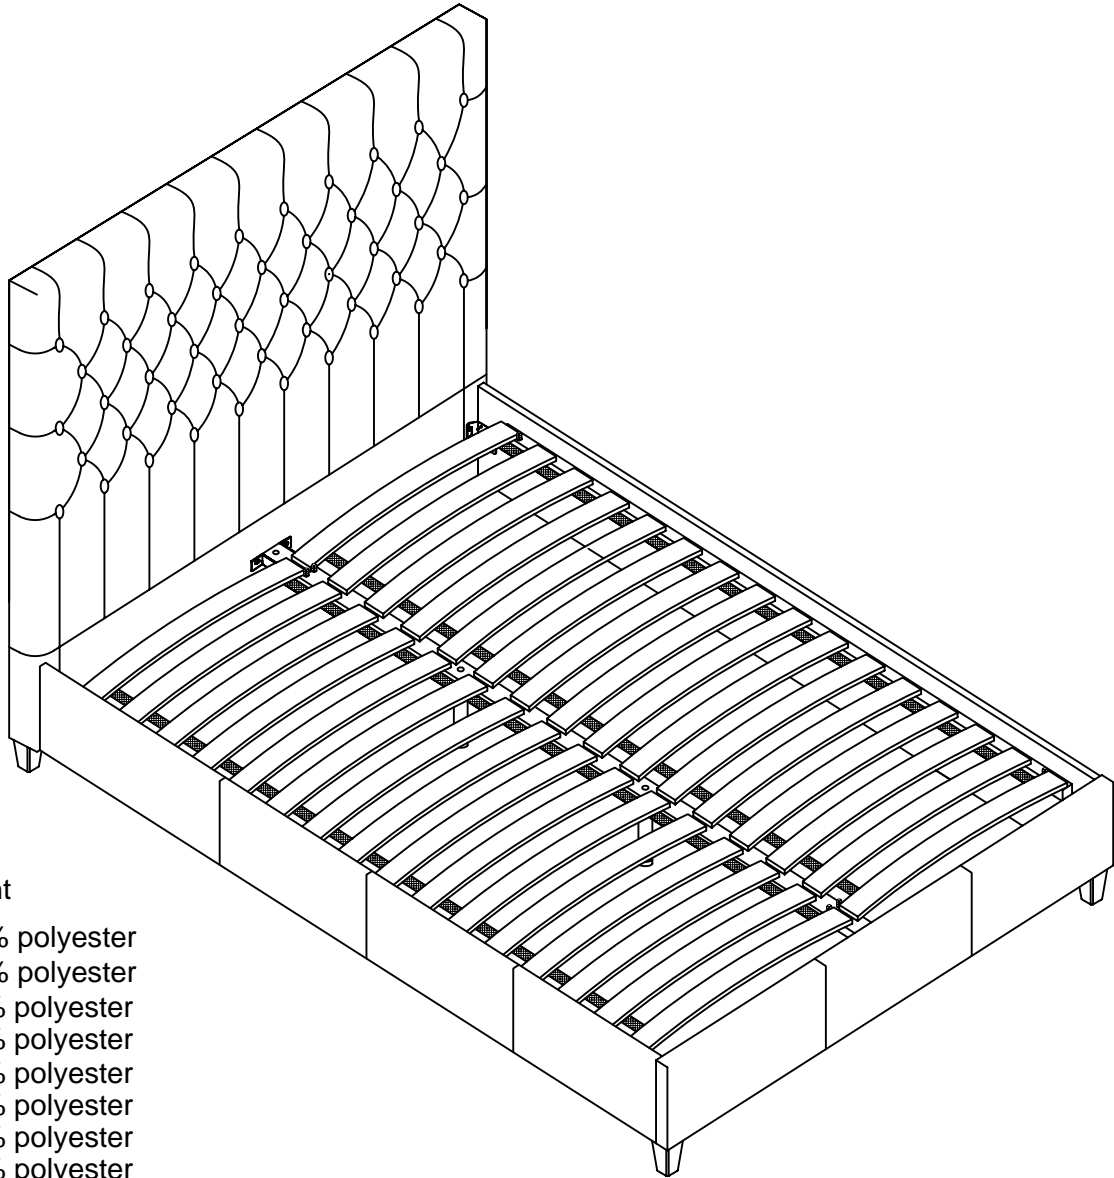

Assembly instructions

Actual product size

W188cm X L214cm X H115cm

Fabric content

A20840-100% polyester
A20839-100% polyester
839752-100% polyester
680100-100% polyester
141521-100% polyester
746948-100% polyester
114434-100% polyester
955875-100% polyester
540313-100% polyester
912365-100% polyester
553198-100% polyester
624970-100% polyester
321886-100% polyester
569720-100% polyester
918008-19% polyester,51% wool,30% viscose
162438-100% polyester
648760-100% polyester
577285-19% polyester,51% wool,30% viscose
189316-100% polyester