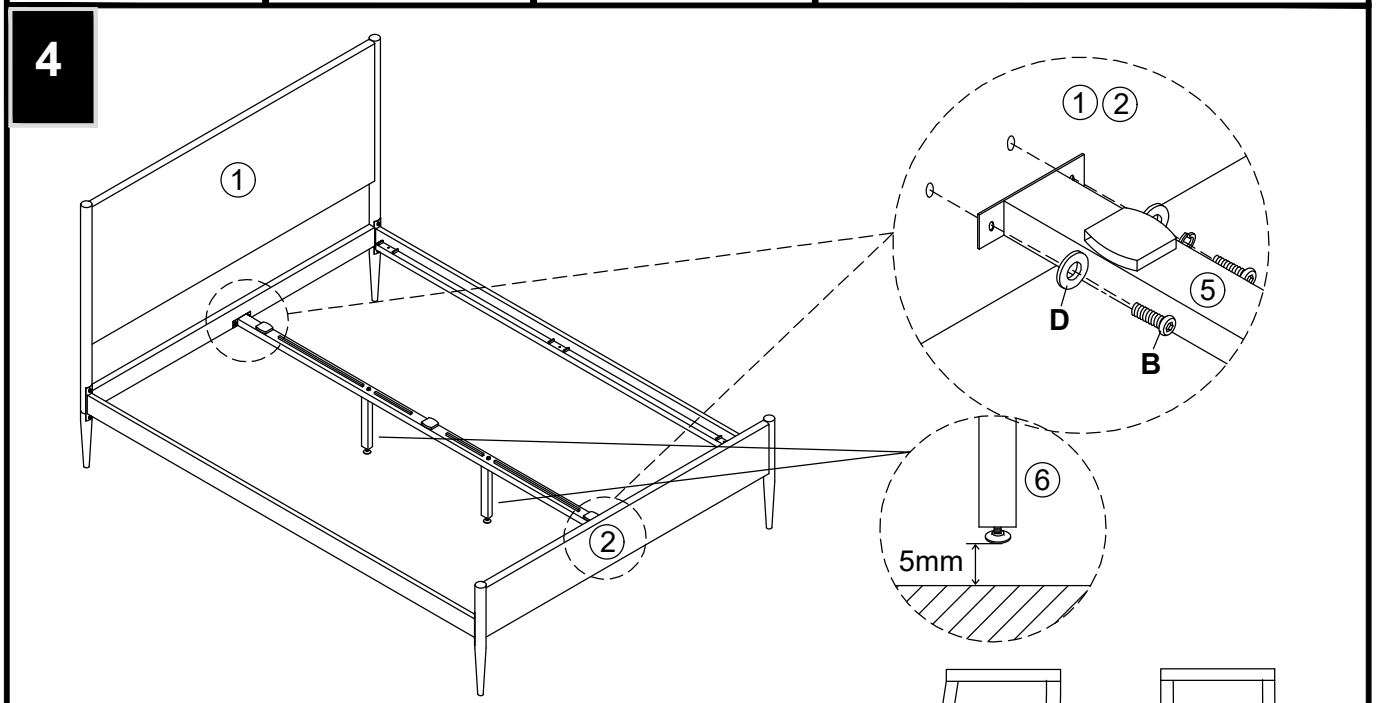

NEXT

BERLIN STANDARD BED

342768

Assembly instructions

Ensure bed frame is square

Produced in China for Next Retail Ltd.

342768-2023-V1.