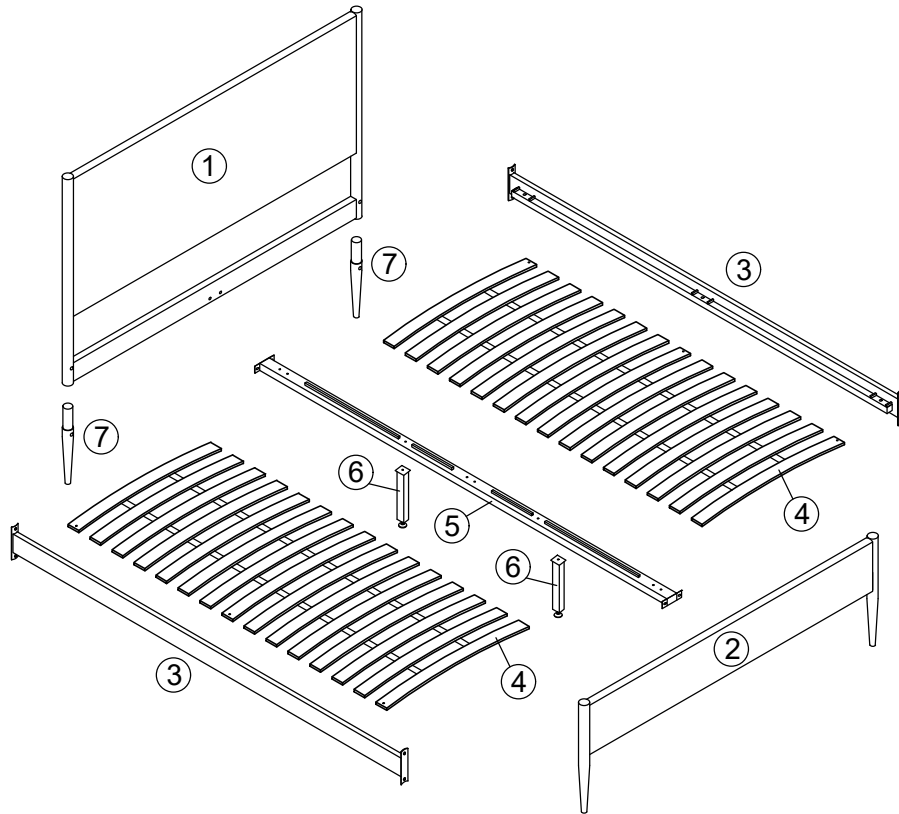

GETTING TO KNOW YOUR PRODUCT

Components supplied. Please use this guide if you require replacement parts.

Ref	Dimensions	Visual	Qty	Ctn	Ref	Dimensions	Visual	Qty	Ctn
1	Headboard		1	1	5	Centre Support Bar		1	2
2	Footboard		1	1	6	Centre Support Bar Legs		2	1
3	Side Rail		2	2	7	Legs		2	1
4	Slats		2	1