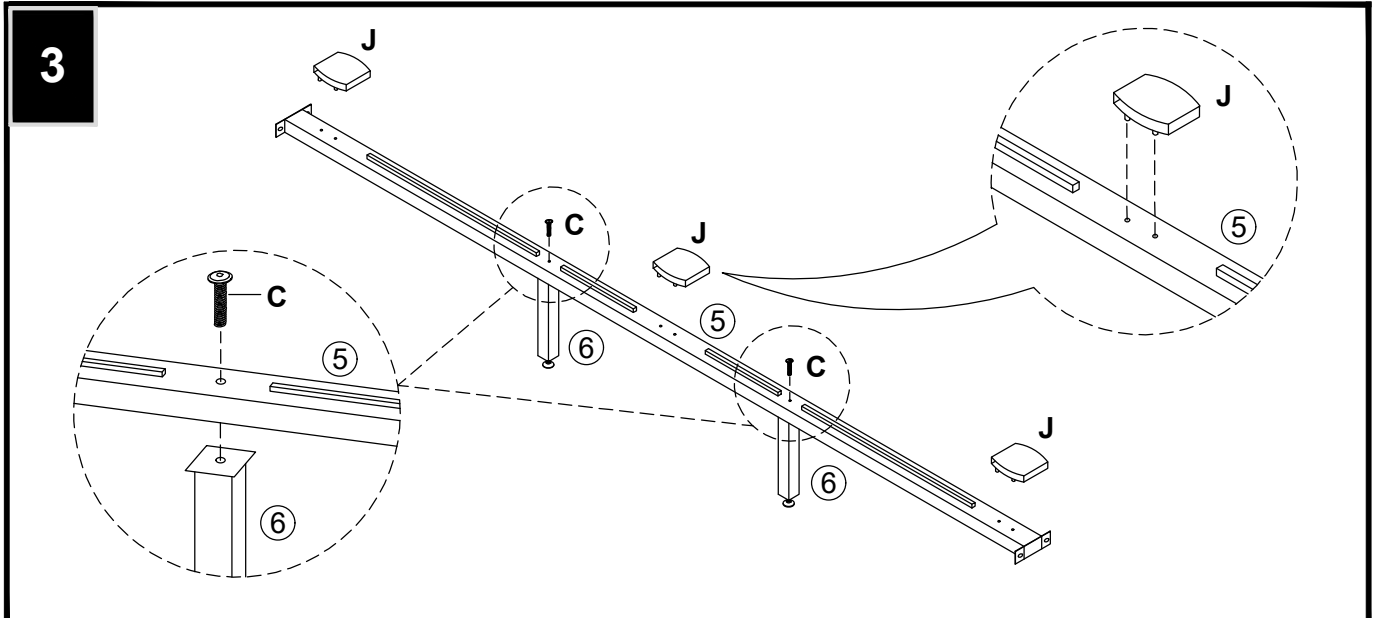

NEXT

BERLIN STANDARD BED

342768

Assembly instructions

Ensure bed frame is square

Produced in China for Next Retail Ltd.

342768-2023-V1.