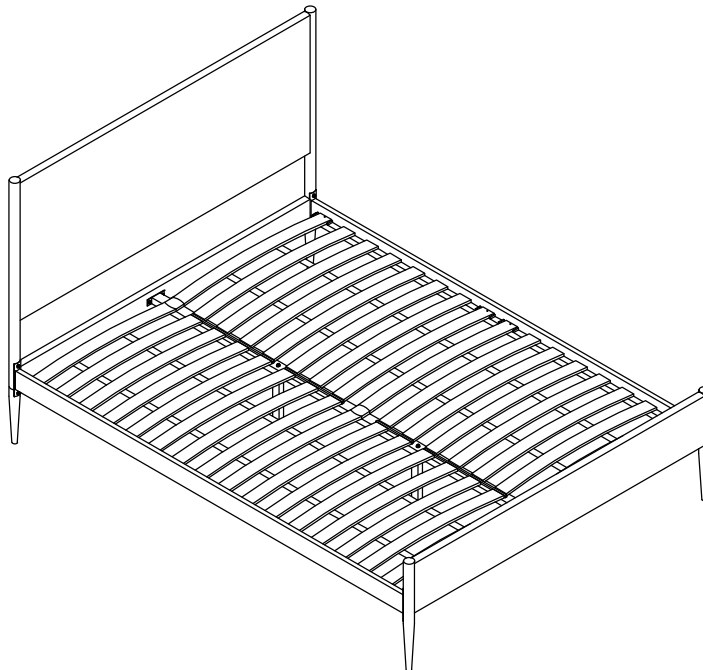

KING: W158.5 X L210 X H110.5cm

Item No.	Fabric	Content
342768	Stone	100%polyester

Need Help?

With: Assembly Instructions
Missing or damaged parts

CALL: 0333 777 8999

IMPORTANT - RETAIN FOR FUTURE REFERENCE