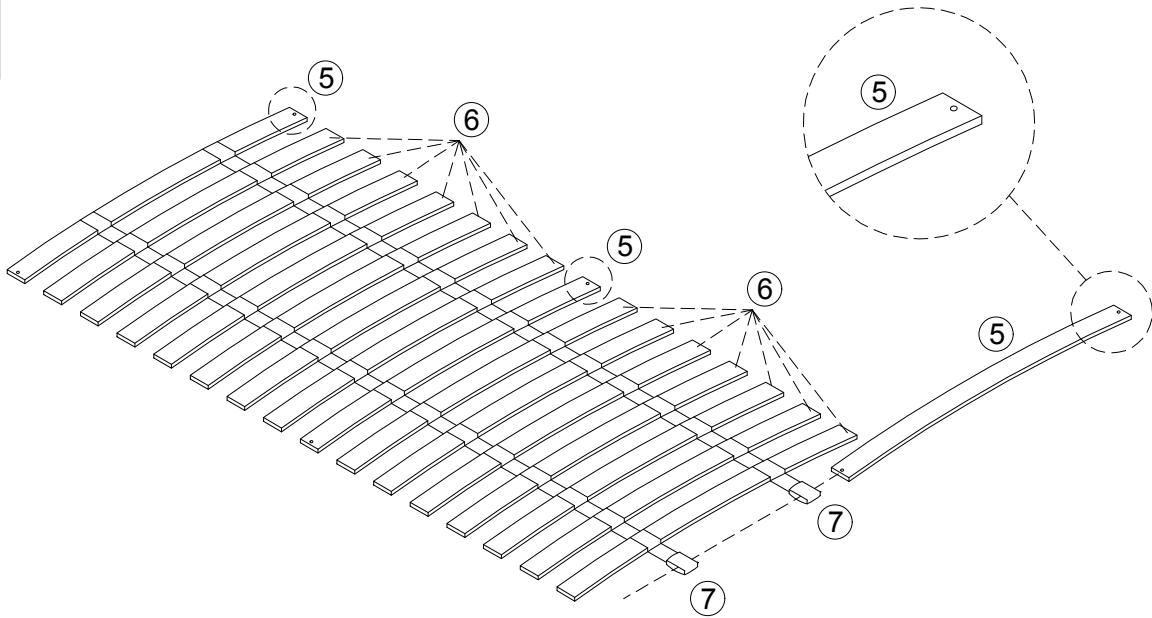

NEXT RAINBOW KIDS BED

237749/358823

Assembly instructions

3

4