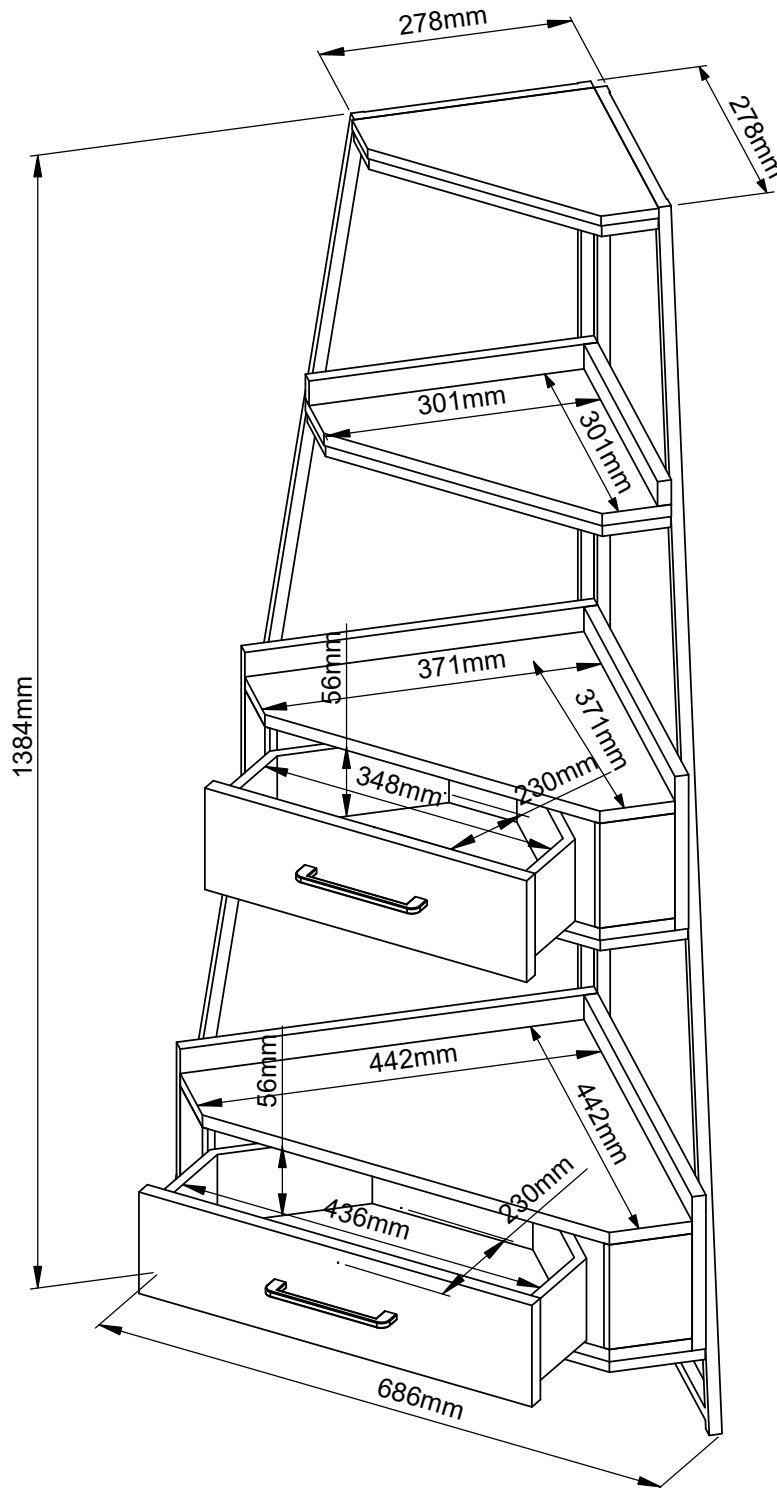

Components supplied. Please use this guide if you require replacement parts.

Ref	Dimensions	Visual	Qty	Ctn	Ref	Dimensions	Visual	Qty	Ctn
1	37.5x23.2cm		1						
2	44.7x27.7cm		1						
3	54.7x34.2cm		1						
4	64.7x39.8cm		1						
5	138.4x47.1cm		1						
6	138.4x47.1cm		1						

Fixtures and fittings supplied (actual size)

Ref	Dimensions	Qty	*Extra Fittings
AA	5 x 25mm	16	2

Fixtures and fittings supplied(not to scale)

Ref	Dimensions	Visual	Qty	*Extra Fittings
AB	M5		16	2

1

2

3

4

WARNING: Always ensure the wall to be drilled is free from hidden electrical wires, water and gas pipes.

Actual product size

H138.4 x W68.6 x D41cm

Warnings

We suggest you retain these instructions for future reference.