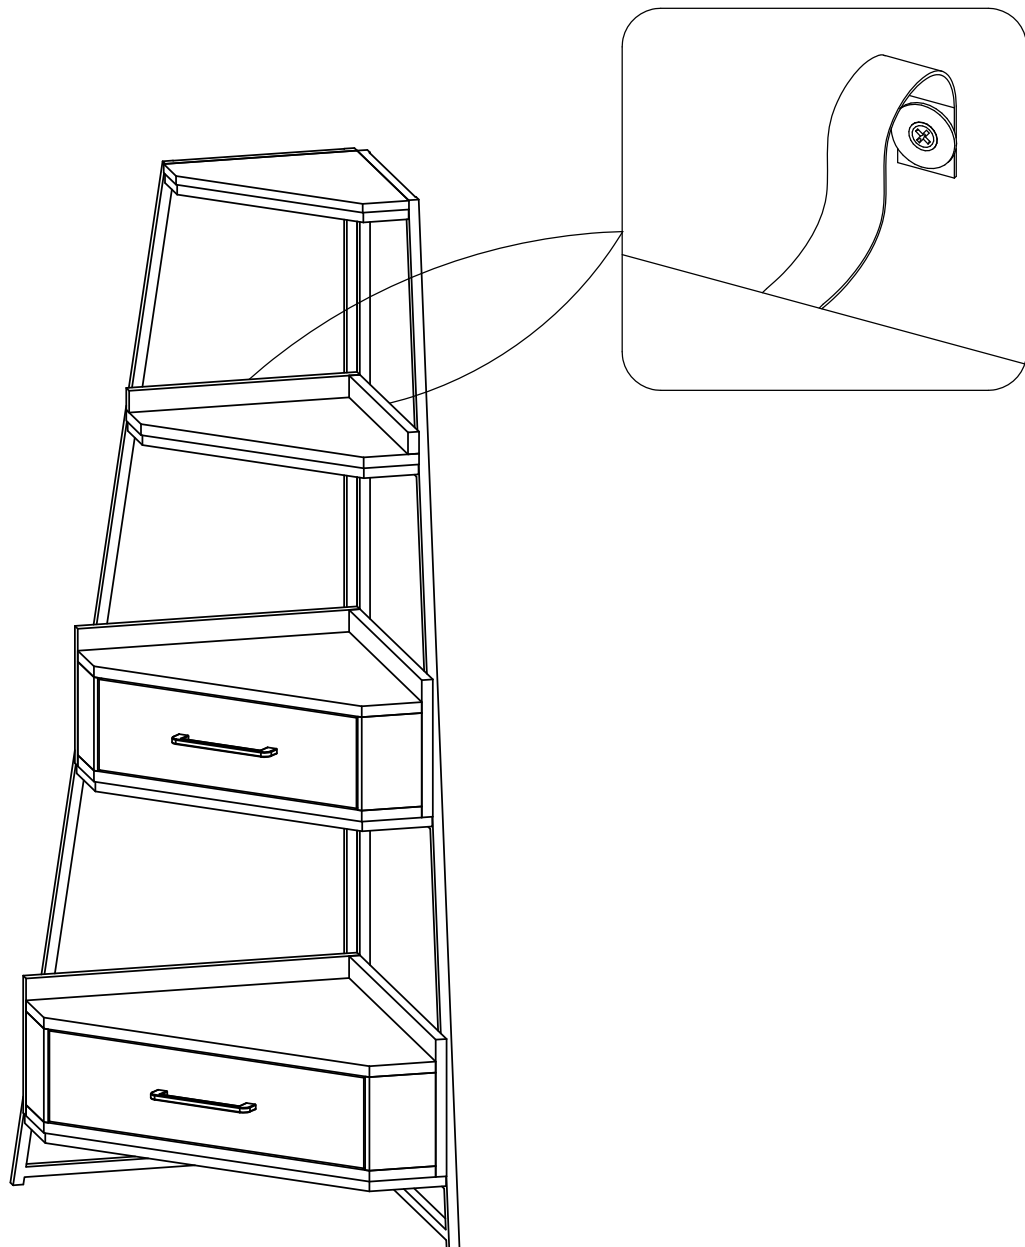

Components supplied. Please use this guide if you require replacement parts.

Ref	Dimensions	Visual	Qty	Ctn	Ref	Dimensions	Visual	Qty	Ctn
1	37.5x23.2cm		1						
2	44.7x27.7cm		1						
3	54.7x34.2cm		1						
4	64.7x39.8cm		1						
5	138.4x47.1cm		1						
6	138.4x47.1cm		1						

Fixtures and fittings supplied (actual size)

Ref	Dimensions	Qty	*Extra Fittings
AA	5 x 25mm	16	2

Fixtures and fittings supplied(not to scale)

Ref	Dimensions	Visual	Qty	*Extra Fittings
AB	M5		16	2

1

2

3

4

WARNING: Always ensure the wall to be drilled is free from hidden electrical wires, water and gas pipes.

Actual product size

H138.4 x W68.6 x D41cm

Warnings

We suggest you retain these instructions for future reference.