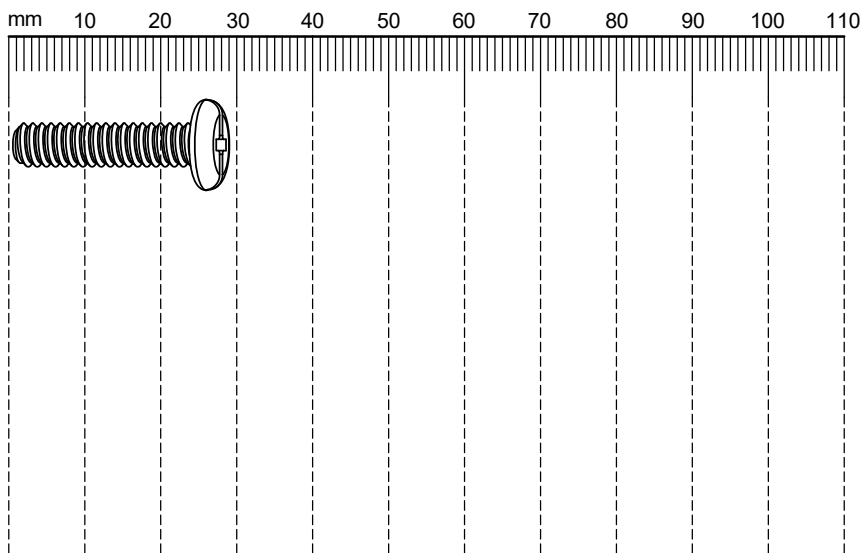

Fixtures and fittings supplied (actual size)

Ref	Dimensions	Qty	*Extra Fittings
AA	5 x 25mm	16	2

Fixtures and fittings supplied(not to scale)

Ref	Dimensions	Visual	Qty	*Extra Fittings
AB	M5		16	2