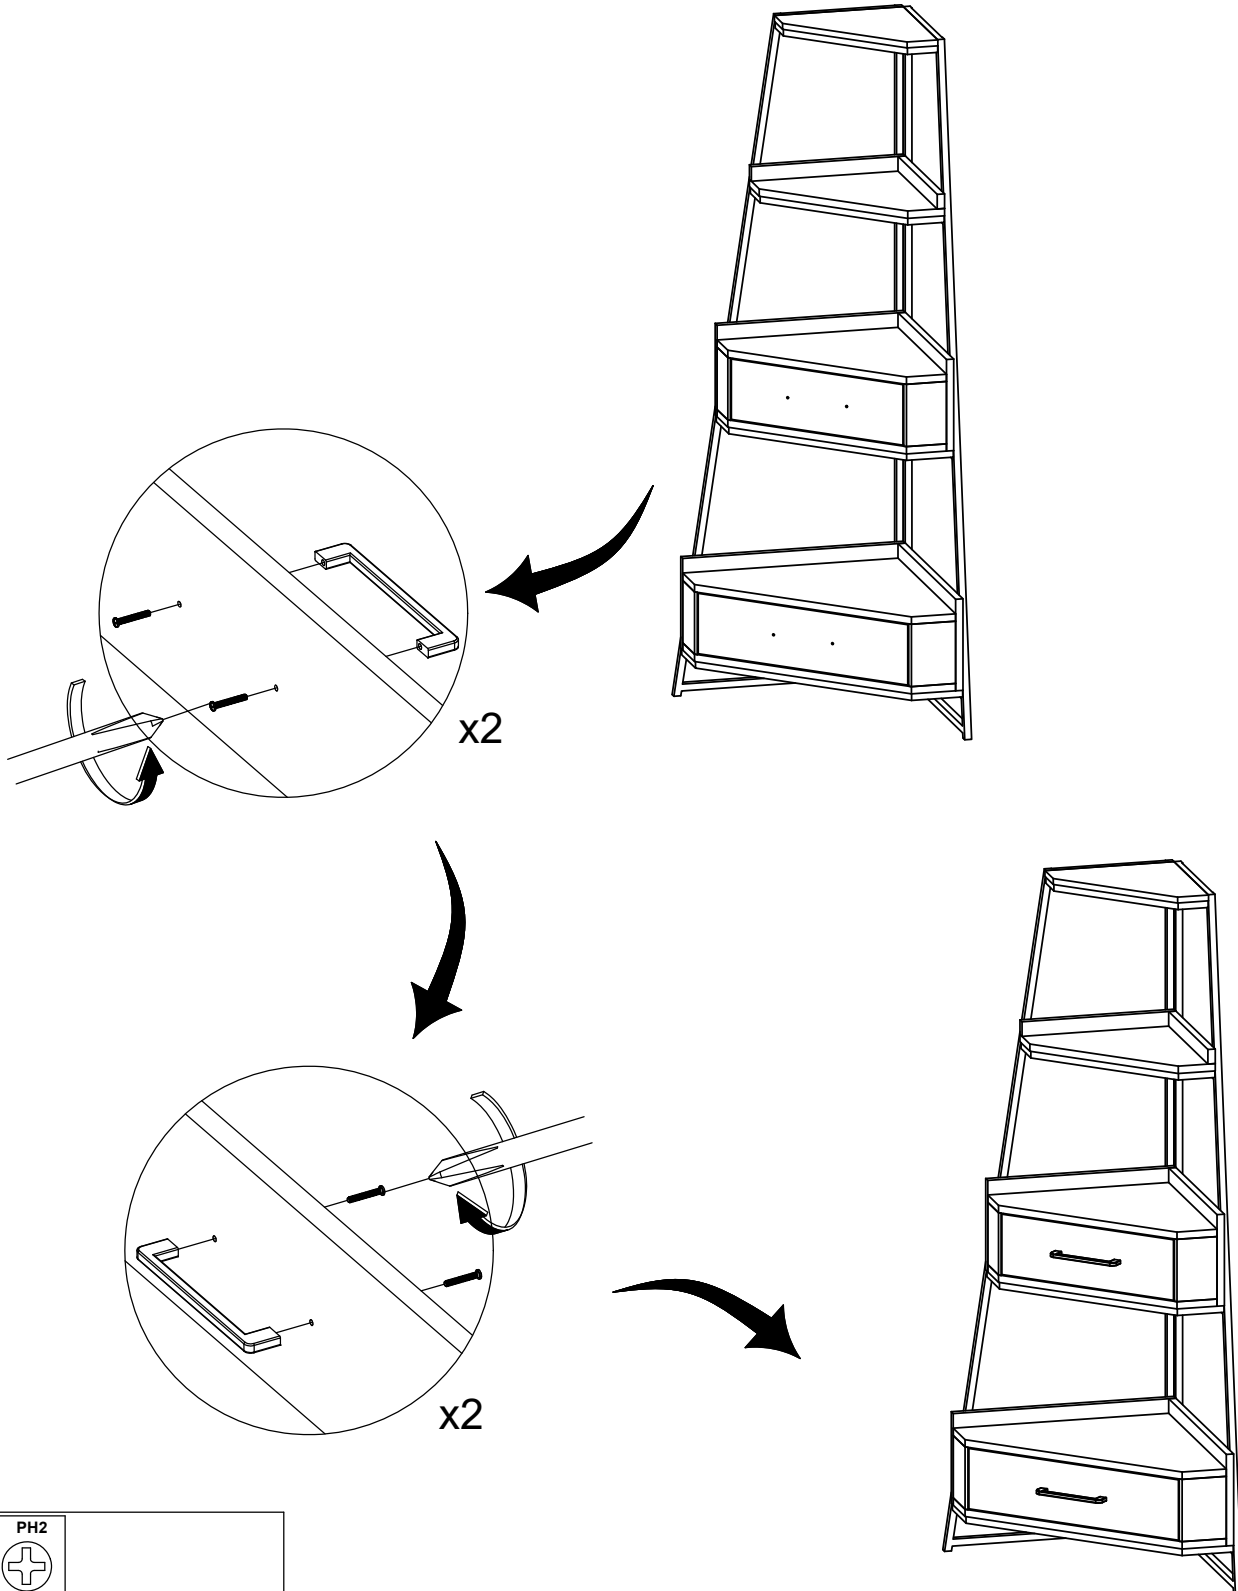

Fixtures and fittings supplied (actual size)

Ref	Dimensions	Qty	*Extra Fittings
AA	5 x 25mm	16	2

Fixtures and fittings supplied(not to scale)

Ref	Dimensions	Visual	Qty	*Extra Fittings
AB	M5		16	2

1

2

3

4

WARNING: Always ensure the wall to be drilled is free from hidden electrical wires, water and gas pipes.

Actual product size

H138.4 x W68.6 x D41cm

Warnings

We suggest you retain these instructions for future reference.