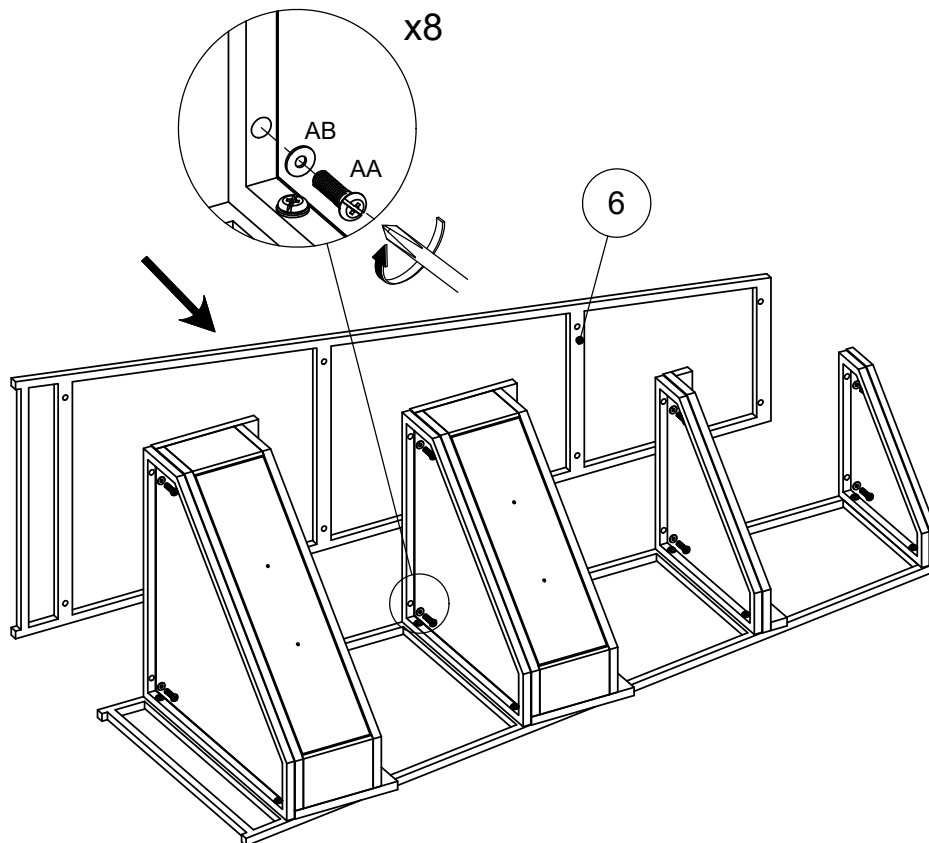

Fixtures and fittings supplied (actual size)

Ref	Dimensions	Qty	*Extra Fittings
AA	5 x 25mm	16	2

Fixtures and fittings supplied(not to scale)

Ref	Dimensions	Visual	Qty	*Extra Fittings
AB	M5		16	2

1

2

3

4

WARNING: Always ensure the wall to be drilled is free from hidden electrical wires, water and gas pipes.

Actual product size

H138.4 x W68.6 x D41cm

Warnings

We suggest you retain these instructions for future reference.