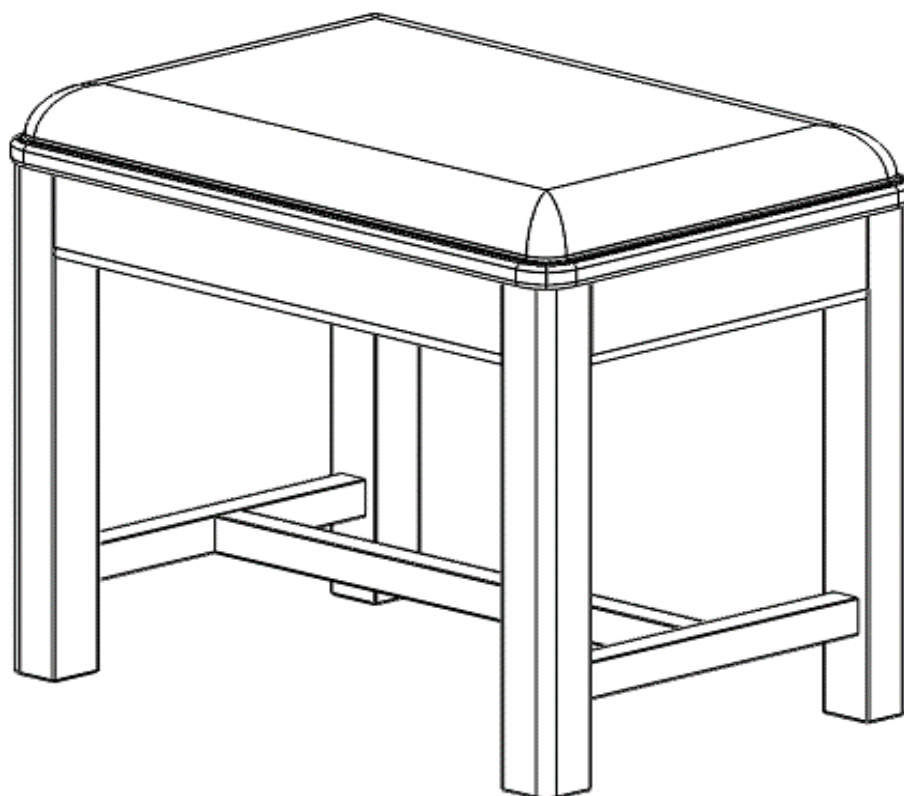

next HAMPTON STOOL

Actual product size
H48 x W55 x D38cm

406095 Hampton Stool Chalk

458893 Hampton Stool Stone

IMPORTANT – RETAIN FOR FUTURE REFERENCE

Need Help?

With: Assembly instructions
Missing or damaged parts

You can write to us at

Home Customer Services
Next Retail Ltd,
Desford Road,
Leicester,
LE19 4AT

**To View our full furniture range please visit
www.next.co.uk**

next HAMPTON STOOL

Actual product size
H48 x W55 x D38cm