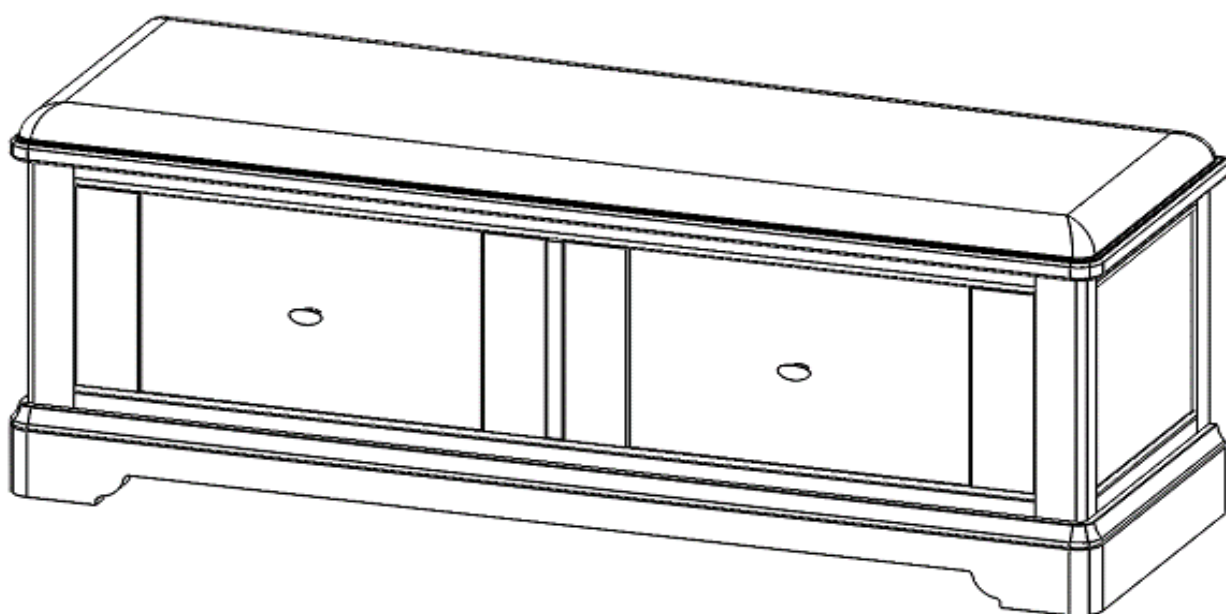

next

HAMPTON STGE OTTOMAN

464111

Actual product size

H52 x W135 x D45cm

Need Help?

With: Assembly instructions
Missing or damaged parts

CALL: 0333 777 8999