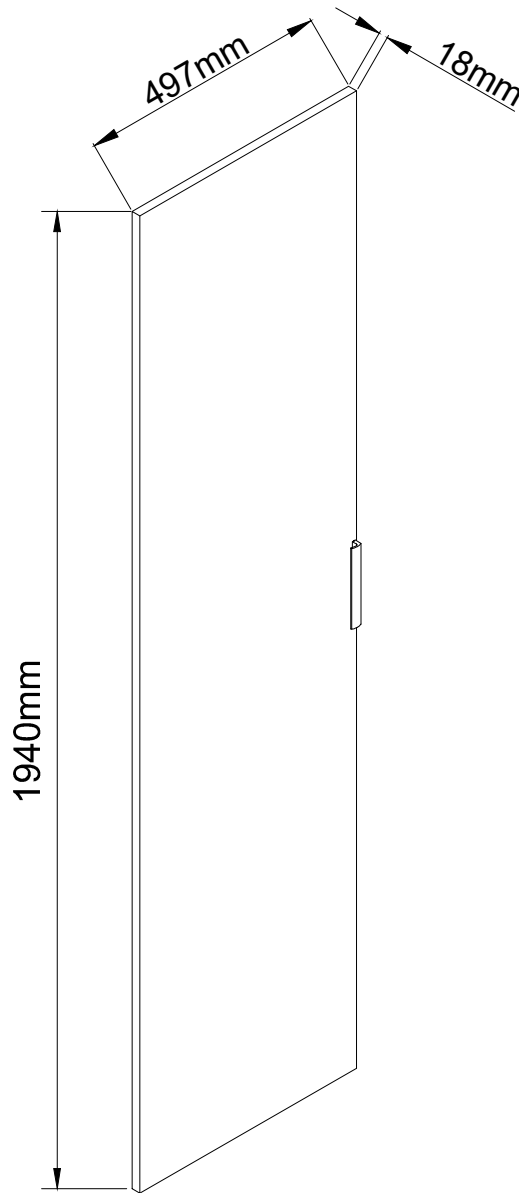

## GETTING TO KNOW YOUR PRODUCT

Components supplied. Please use this guide if you require replacement parts.

| Ref | Dimensions     | Visual  | Qty | Ctn |
|-----|----------------|---|-----|-----|
| 1   | 193.9 x 49.6cm |   | 2   | 1   |
| 2   | 193.9 x 49.6cm |  | 1   | 1   |

Fixtures and fittings supplied (not to scale)

| Ref | Dimensions | Qty | Spare Qty | Visual  |
|-----|------------|-----|-----------|---|
| h   | N/A        | 2   | N/A       | <br>4 x 18mm x 2 |

1

**x 2**

**Actual product size**  
H194 x W49.7 x D1.8cm