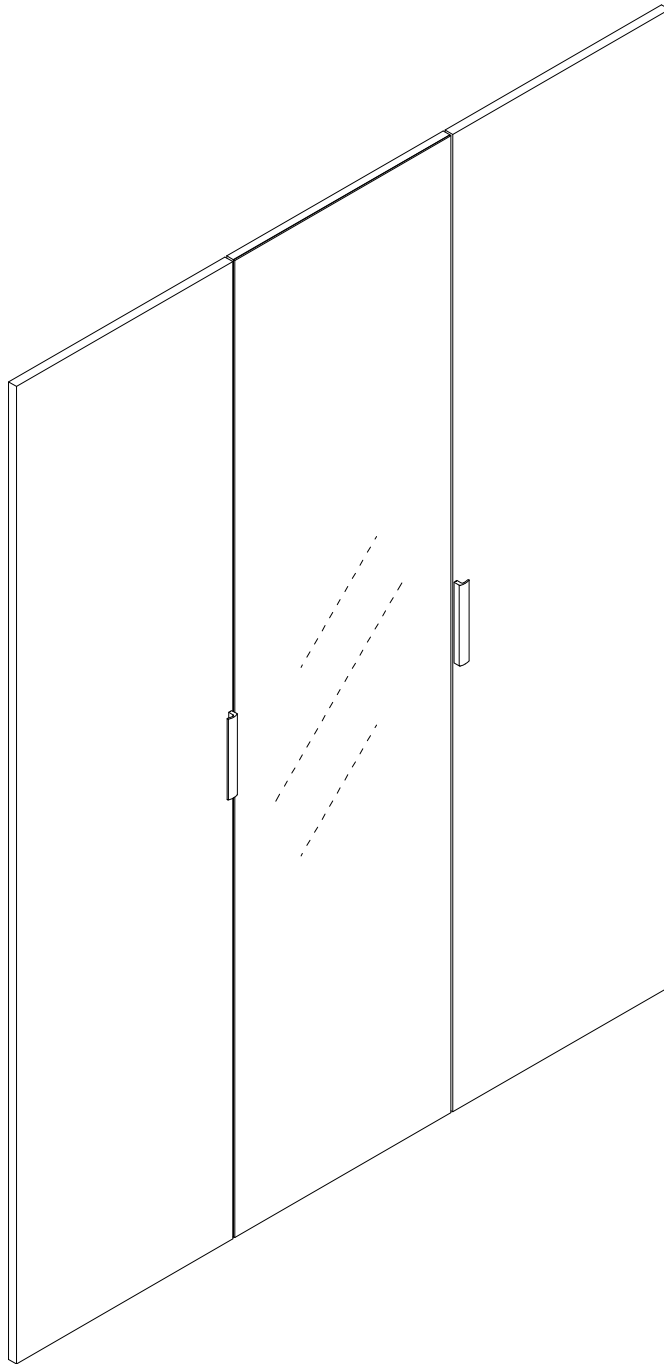

**next**

**H SET 3 BRONX DOORS**  
**H SET 3 BRONX GREY DOORS**  
Assembly instructions

493902

U30186

**Actual product size**

H194 x W49.7 x D1.8cm

**Need Help?**

With: Assembly instructions  
Missing or damages parts