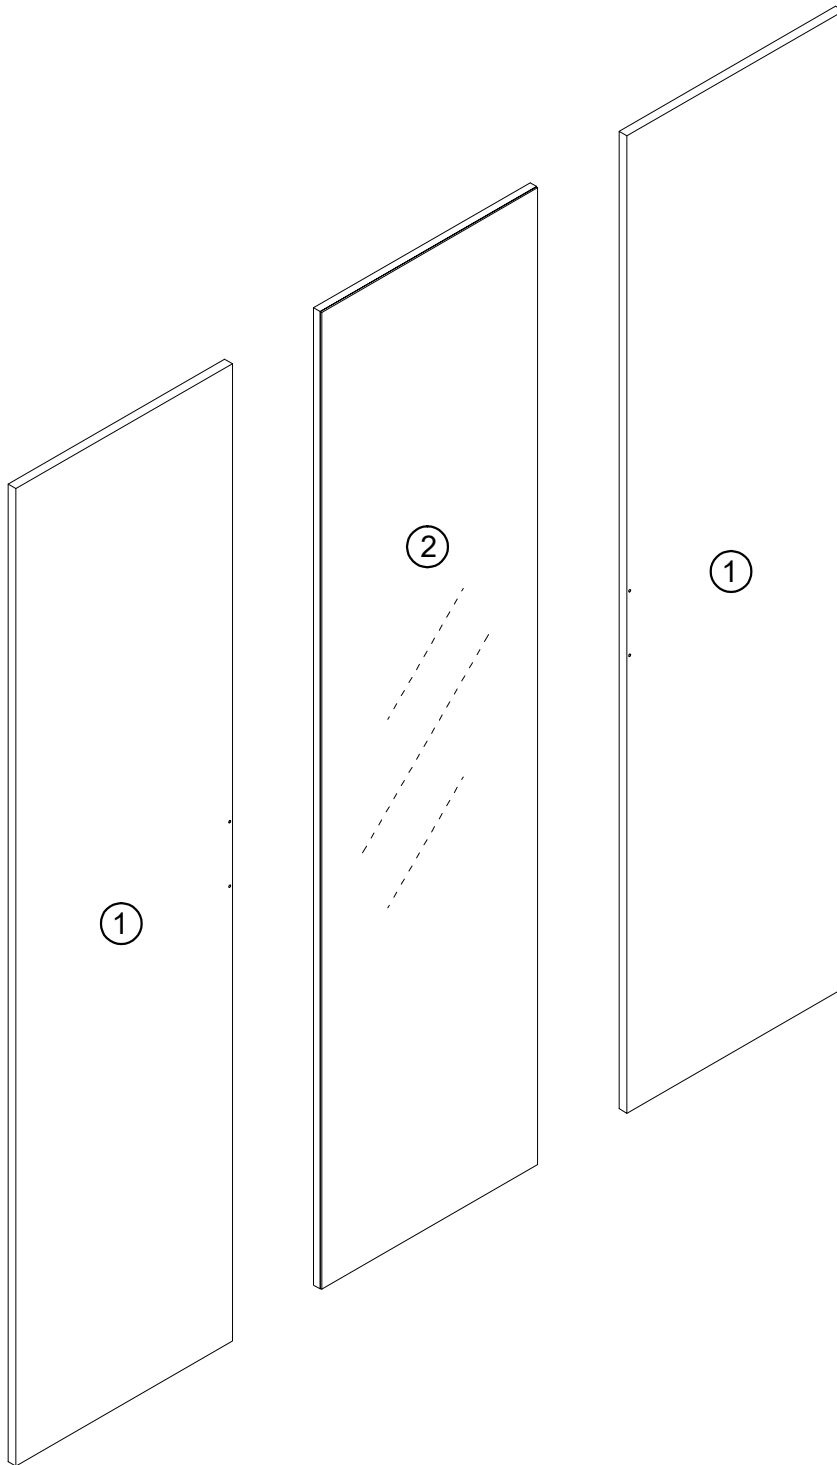

GETTING TO KNOW YOUR PRODUCT

Components supplied. Please use this guide if you require replacement parts.

Ref	Dimensions	Visual	Qty	Ctn
1	193.9 x 49.6cm		2	1
2	193.9 x 49.6cm		1	1

Fixtures and fittings supplied (not to scale)

Ref	Dimensions	Qty	Spare Qty	Visual
h	N/A	2	N/A	 4 x 18mm x 2