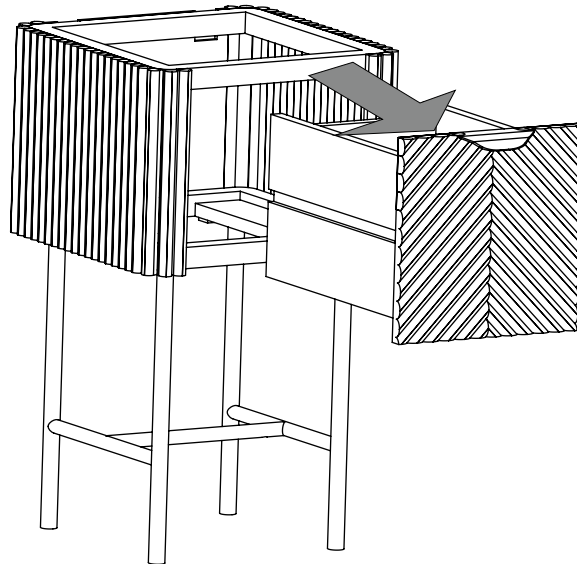

VALENCIA SLIM BEDSIDE TABLE

- 531118/Q73010

Assembly instructions

1.

Note: Match the labels e.g. A on leg to A on rail

2.

Note: Do not fully tighten until all fittings are in position.

C	6 x 12mm	2	
E	NA	1	

VALENCIA SLIM BEDSIDE TABLE

- 531118/Q73010

Assembly instructions

3.

Note: Match the labels e.g. A on leg to A on wooden part

4.

Note: Do not fully tighten until all fittings are in position.

A	6 x 16mm	8		E	NA	1	
B	Ø16mm	8					

VALENCIA SLIM BEDSIDE TABLE
- 531118/Q73010
Assembly instructions

5.

6.

Note: Carefully place the marble top

VALENCIA SLIM BEDSIDE TABLE
- 531118/Q73010
Assembly instructions

7.

Note: Twist the bracket to lock the top