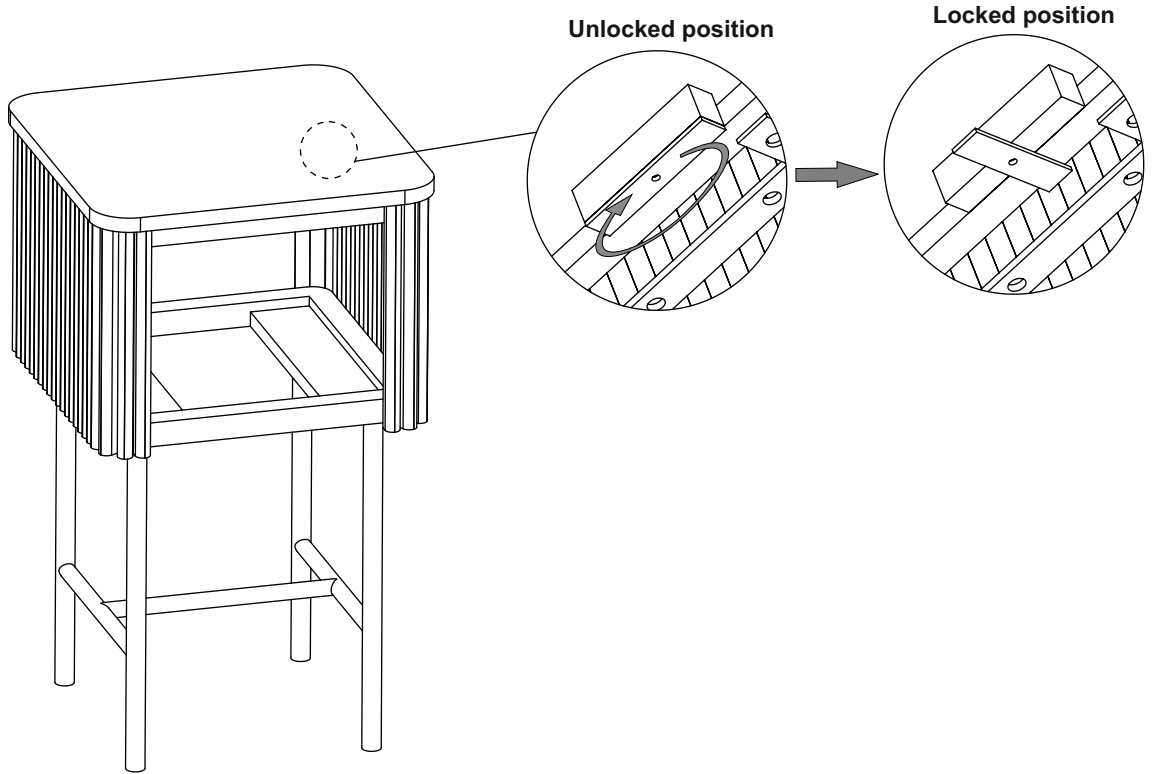

VALENCIA SLIM BEDSIDE TABLE

- 531118/Q73010

Assembly instructions

3.

Note: Match the labels e.g. A on leg to A on wooden part

4.

Note: Do not fully tighten until all fittings are in position.

A	6 x 16mm	8		E	NA	1	
B	Ø16mm	8					

VALENCIA SLIM BEDSIDE TABLE
- 531118/Q73010
Assembly instructions

5.

6.

Note: Carefully place the marble top

VALENCIA SLIM BEDSIDE TABLE
- 531118/Q73010
Assembly instructions

7.

Note: Twist the bracket to lock the top

8.

VALENCIA SLIM BEDSIDE TABLE - 531118/Q73010 Assembly instructions

9.

We recommend the use of the wall attachment bracket/strap provided for safety reasons. Secure the strap to the wall with an appropriate screw and wall plug for your wall type (not provided). To hide the strap behind the unit, drill the hole lower than the top of unit.