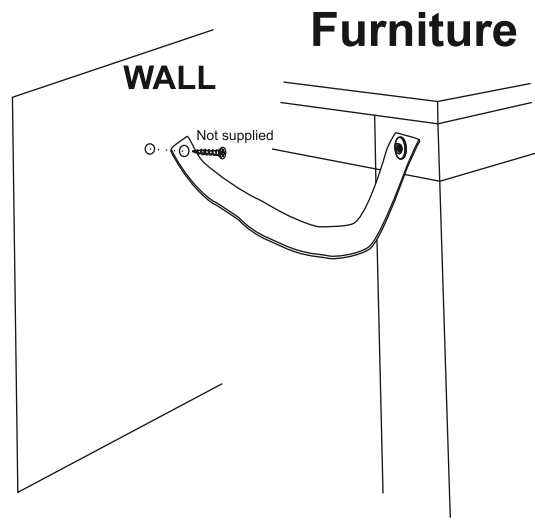

VALENCIA SLIM BEDSIDE TABLE
- 531118/Q73010
Assembly instructions

5.

6.

Note: Carefully place the marble top

VALENCIA SLIM BEDSIDE TABLE
- 531118/Q73010
Assembly instructions

7.

Note: Twist the bracket to lock the top

8.

VALENCIA SLIM BEDSIDE TABLE - 531118/Q73010 Assembly instructions

9.

We recommend the use of the wall attachment bracket/strap provided for safety reasons. Secure the strap to the wall with an appropriate screw and wall plug for your wall type (not provided). To hide the strap behind the unit, drill the hole lower than the top of unit.

Warning: Always ensure intended wall area to be drilled is free from hidden electrical wires, water and gas pipes. NB: Wall fixings are not included—Please source suitable fixing for your wall type. If in doubt please consult a qualified trades person. Please ensure you secure your product to the wall for your and your family's safety before you use it.