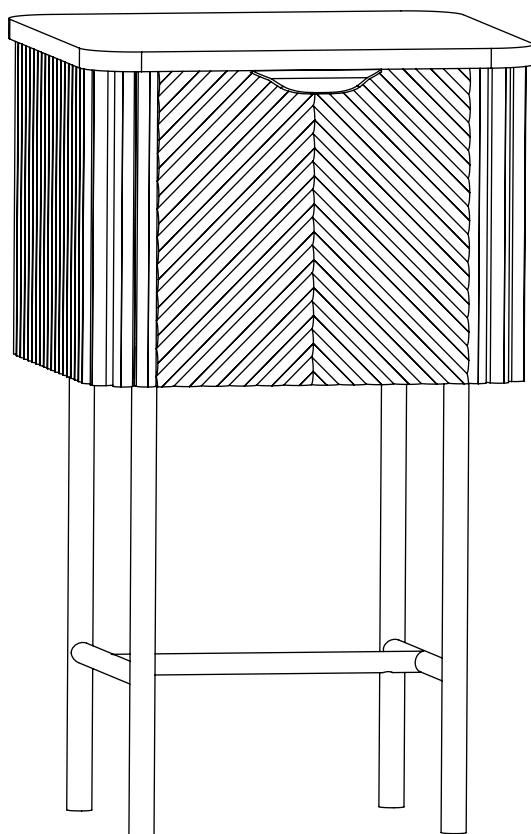

NEXT

VALENCIA

SLIM BEDSIDE TABLE - 531118/Q73010

Assembly instructions

Actual product size

H60 x W35 x D35 cm

IMPORTANT - RETAIN FOR FUTURE REFERENCE

Need Help ?

With: Assembly instruction
Missing or damaged parts

CALL: 0333 777 8999

VALENCIA SLIM BEDSIDE TABLE

- 531118/Q73010

Assembly instructions

BEFORE YOU START

Number of people required to assemble
Two people are required to assemble this item