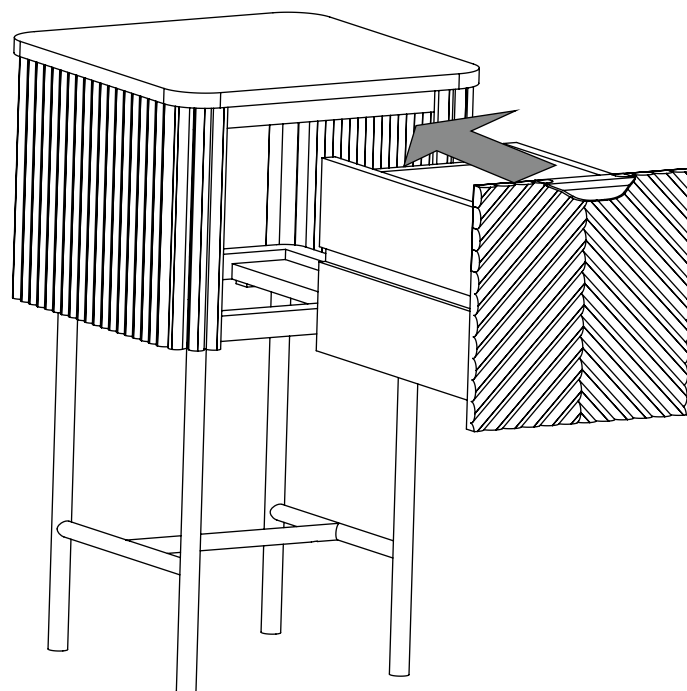

VALENCIA SLIM BEDSIDE TABLE
- 531118/Q73010
Assembly instructions

5.

6.

Note: Carefully place the marble top

VALENCIA SLIM BEDSIDE TABLE
- 531118/Q73010
Assembly instructions

7.

Note: Twist the bracket to lock the top

8.

VALENCIA SLIM BEDSIDE TABLE - 531118/Q73010 Assembly instructions

9.

We recommend the use of the wall attachment bracket/strap provided for safety reasons. Secure the strap to the wall with an appropriate screw and wall plug for your wall type (not provided). To hide the strap behind the unit, drill the hole lower than the top of unit.