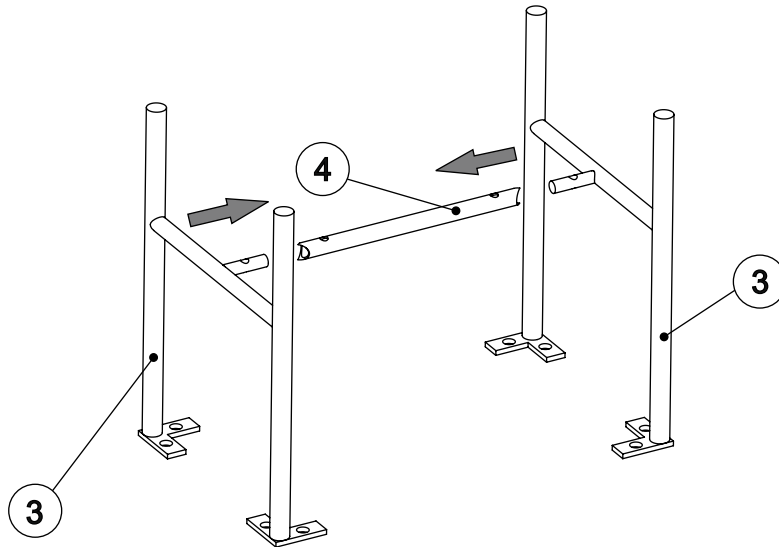

VALENCIA SLIM BEDSIDE TABLE

- 531118/Q73010

Assembly instructions

Fixtures and Fittings supplied (actual size)			
Ref	Dimensions	Qty	Spare Qty
A	6 x 16mm	8	1
B	∅16mm	8	1
C	6 x 12mm	2	1
D	20 x 18mm	NA	1

Fixtures and fittings supplied (not to scale)			
Ref	Qty	Spare	Visual
E	1	N/A	

VALENCIA SLIM BEDSIDE TABLE

- 531118/Q73010

Assembly instructions

1.

Note: Match the labels e.g. A on leg to A on rail

2.

Note: Do not fully tighten until all fittings are in position.

C	6 x 12mm	2	
E	NA	1	