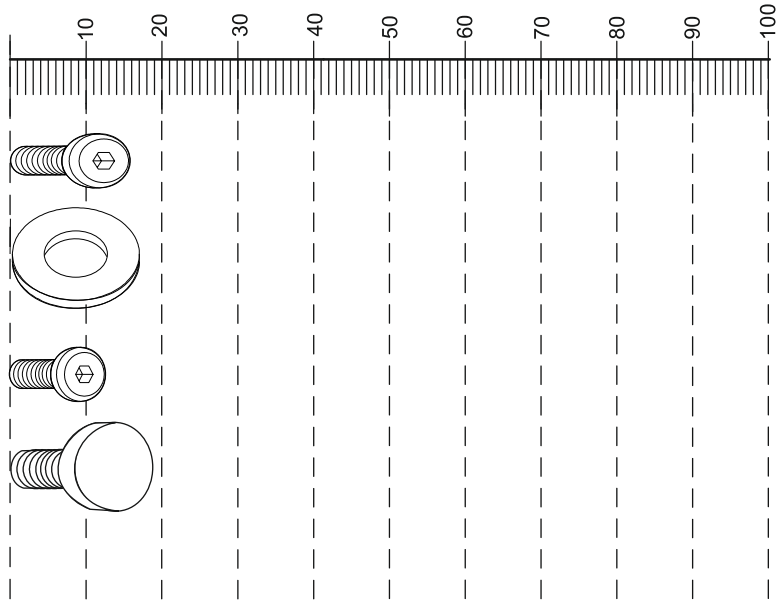

CALL: 0333 777 8999

VALENCIA SLIM BEDSIDE TABLE
- 531118/Q73010
 Assembly instructions

GETTING TO KNOW YOUR PRODUCT

Product supplied.

Ref	Dimensions	Visual	Qty	Ctn
1	35 x 35cm		1	1
2	34 x 24cm		1	1
3	26.5 x 35cm		2	1
4	23 x 1.6cm		1	1

VALENCIA SLIM BEDSIDE TABLE

- 531118/Q73010

Assembly instructions

Fixtures and Fittings supplied (actual size)			
Ref	Dimensions	Qty	Spare Qty
A	6 x 16mm	8	1
B	∅16mm	8	1
C	6 x 12mm	2	1
D	20 x 18mm	NA	1

Fixtures and fittings supplied (not to scale)			
Ref	Qty	Spare	Visual
E	1	N/A	