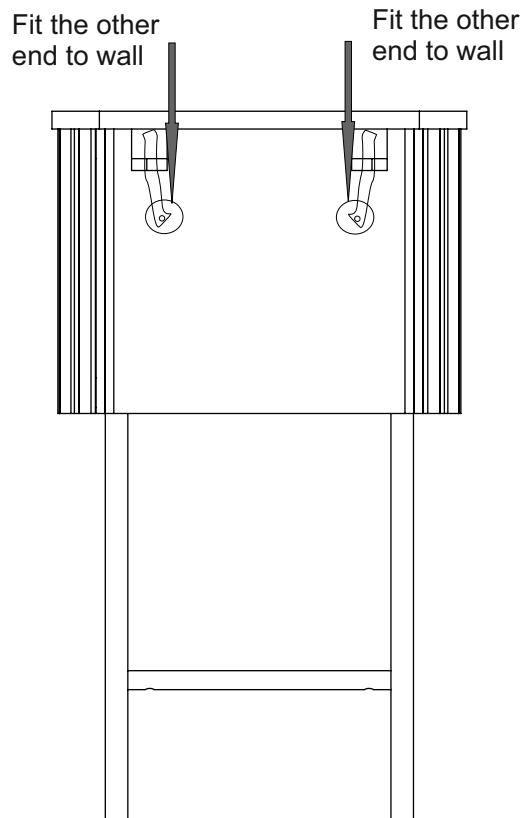

Note: Fit the other end of anti-tip straps provided on both top corners of the rear side of the product to wall