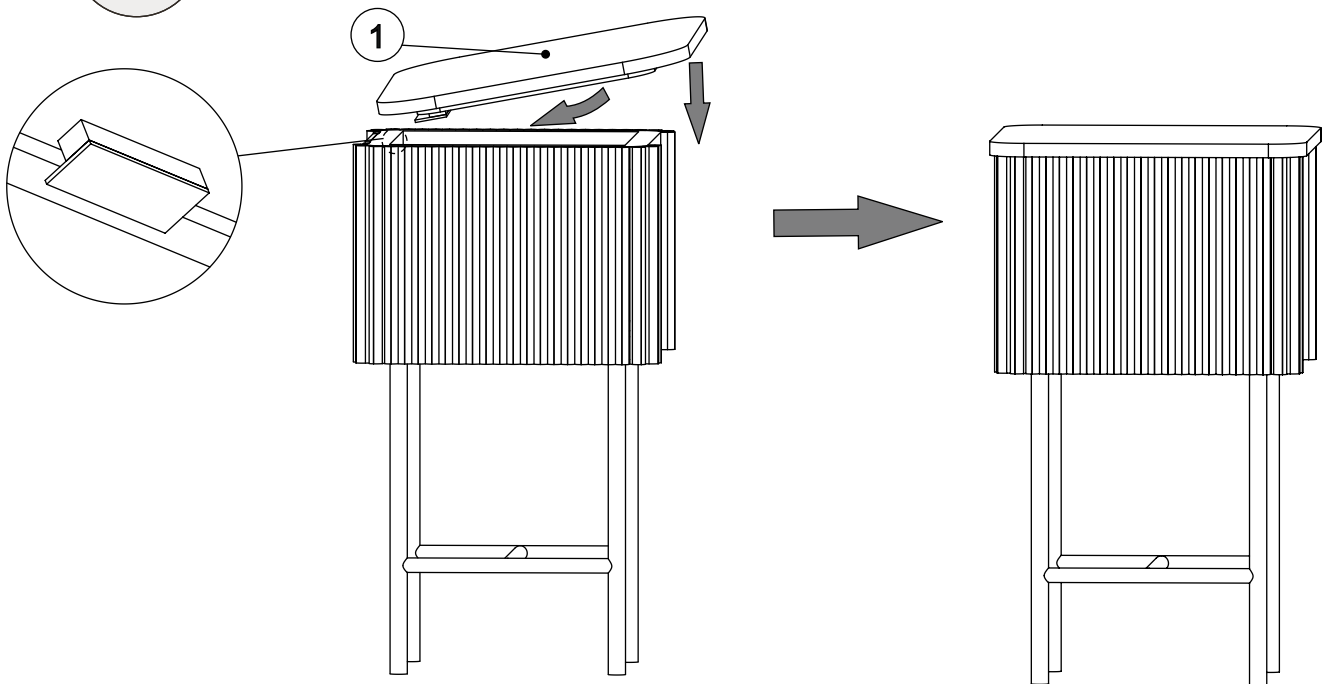

VALENCIA SLIM BEDSIDE TABLE

- 531118/Q73010

Assembly instructions

1.

Note: Match the labels e.g. A on leg to A on rail

2.

Note: Do not fully tighten until all fittings are in position.

C	6 x 12mm	2	
E	NA	1	

VALENCIA SLIM BEDSIDE TABLE

- 531118/Q73010

Assembly instructions

3.

Note: Match the labels e.g. A on leg to A on wooden part

4.

Note: Do not fully tighten until all fittings are in position.

A	6 x 16mm	8		E	NA	1	
B	Ø16mm	8					

VALENCIA SLIM BEDSIDE TABLE
- 531118/Q73010
Assembly instructions

5.

6.

Note: Carefully place the marble top

VALENCIA SLIM BEDSIDE TABLE
- 531118/Q73010
Assembly instructions

7.

Note: Twist the bracket to lock the top