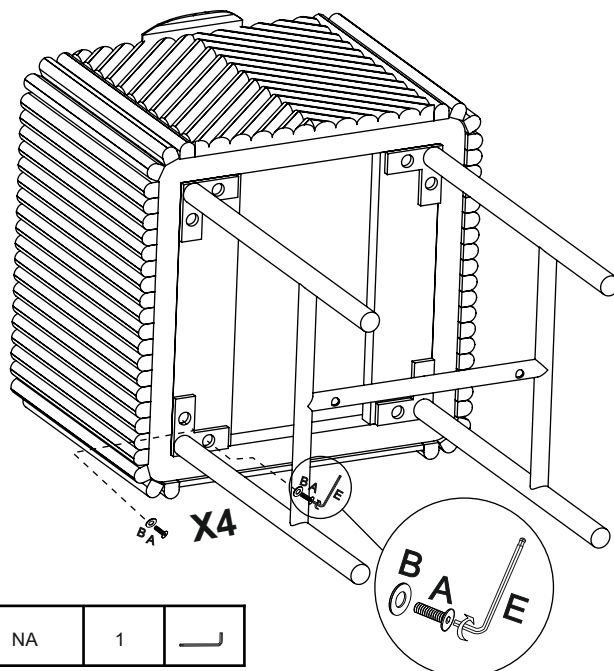

VALENCIA SLIM BEDSIDE TABLE

- 531118/Q73010

Assembly instructions

1.

Note: Match the labels e.g. A on leg to A on rail

2.

Note: Do not fully tighten until all fittings are in position.

C	6 x 12mm	2	
E	NA	1	

VALENCIA SLIM BEDSIDE TABLE

- 531118/Q73010

Assembly instructions

3.

Note: Match the labels e.g. A on leg to A on wooden part

4.

Note: Do not fully tighten until all fittings are in position.

A	6 x 16mm	8		E	NA	1	
B	Ø16mm	8					