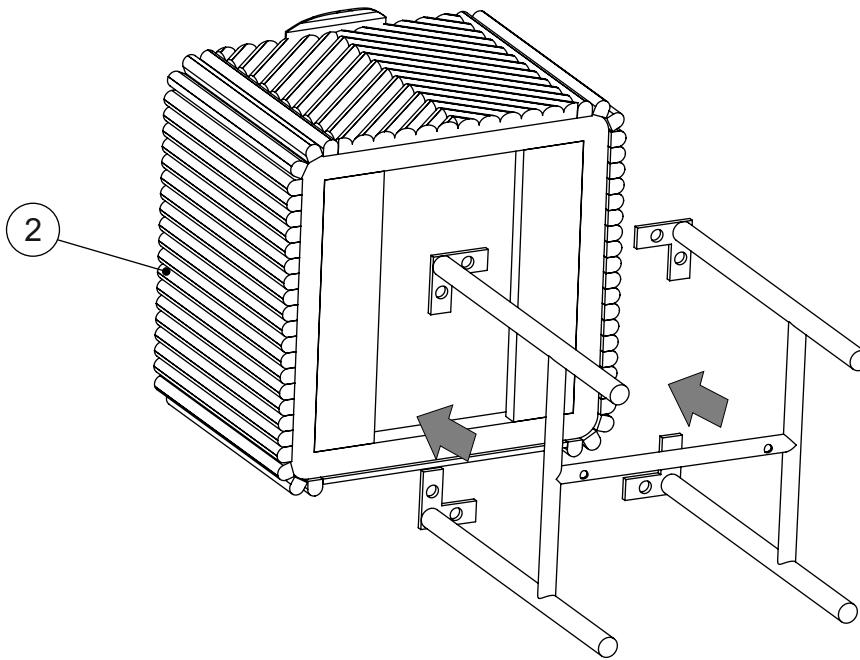

VALENCIA SLIM BEDSIDE TABLE

- 531118/Q73010

Assembly instructions

Fixtures and Fittings supplied (actual size)			
Ref	Dimensions	Qty	Spare Qty
A	6 x 16mm	8	1
B	∅16mm	8	1
C	6 x 12mm	2	1
D	20 x 18mm	NA	1

Fixtures and fittings supplied (not to scale)			
Ref	Qty	Spare	Visual
E	1	N/A	

VALENCIA SLIM BEDSIDE TABLE

- 531118/Q73010

Assembly instructions

1.

Note: Match the labels e.g. A on leg to A on rail

2.

Note: Do not fully tighten until all fittings are in position.

C	6 x 12mm	2	
E	NA	1	

VALENCIA SLIM BEDSIDE TABLE

- 531118/Q73010

Assembly instructions

3.

Note: Match the labels e.g. A on leg to A on wooden part

4.

Note: Do not fully tighten until all fittings are in position.

A	6 x 16mm	8		E	NA	1	
B	Ø16mm	8					