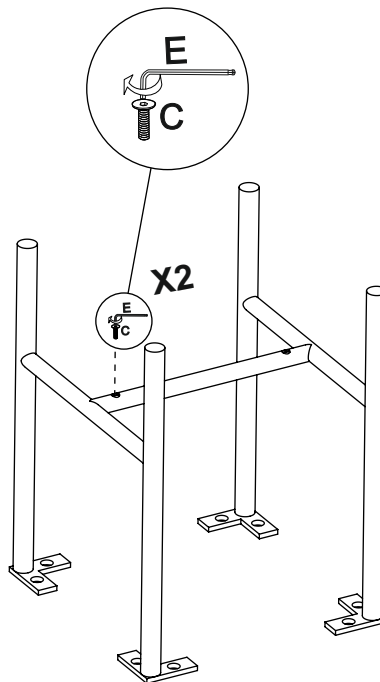

VALENCIA SLIM BEDSIDE TABLE

- 531118/Q73010

Assembly instructions

Fixtures and Fittings supplied (actual size)			
Ref	Dimensions	Qty	Spare Qty
A	6 x 16mm	8	1
B	∅16mm	8	1
C	6 x 12mm	2	1
D	20 x 18mm	NA	1

Fixtures and fittings supplied (not to scale)			
Ref	Qty	Spare	Visual
E	1	N/A	

VALENCIA SLIM BEDSIDE TABLE

- 531118/Q73010

Assembly instructions

1.

Note: Match the labels e.g. A on leg to A on rail

2.

Note: Do not fully tighten until all fittings are in position.

C	6 x 12mm	2	
E	NA	1	

VALENCIA SLIM BEDSIDE TABLE

- 531118/Q73010

Assembly instructions

3.

Note: Match the labels e.g. A on leg to A on wooden part

4.

Note: Do not fully tighten until all fittings are in position.

A	6 x 16mm	8		E	NA	1	
B	Ø16mm	8					