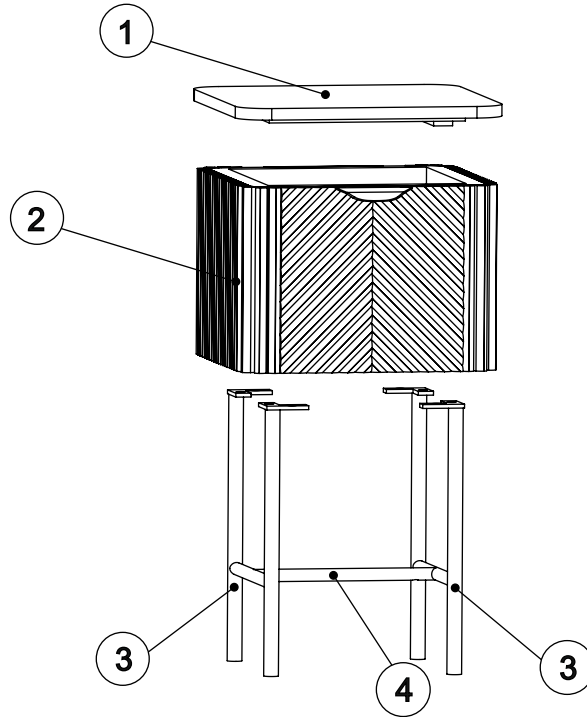

CALL: 0333 777 8999

VALENCIA SLIM BEDSIDE TABLE
- 531118/Q73010
 Assembly instructions

GETTING TO KNOW YOUR PRODUCT

Product supplied.

Ref	Dimensions	Visual	Qty	Ctn
1	35 x 35cm		1	1
2	34 x 24cm		1	1
3	26.5 x 35cm		2	1
4	23 x 1.6cm		1	1