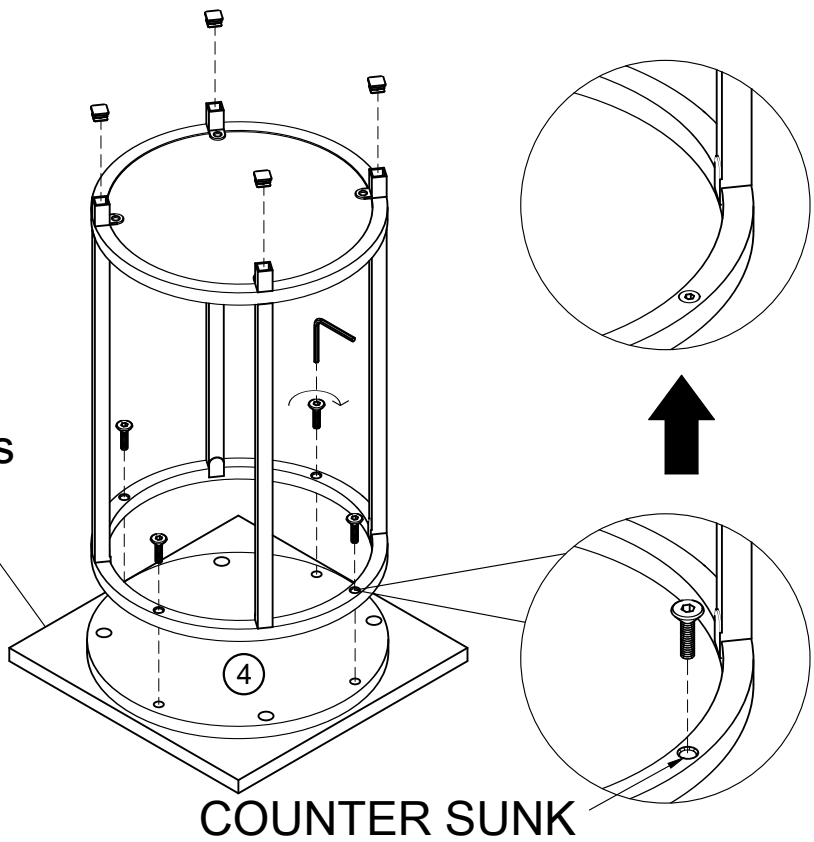

# NEXT

BRONX LIGHT / BRONX GREY / BRONX / BRONX BLACK NEST OF TWO TABLES

350235 / 532693 / 578624 / U68153

Assembly instructions

5

Packing Materials

Y24	Ø6 x 26mm	4	
T6	N/A	2	
G2	N/A	4	

COUNTER SUNK