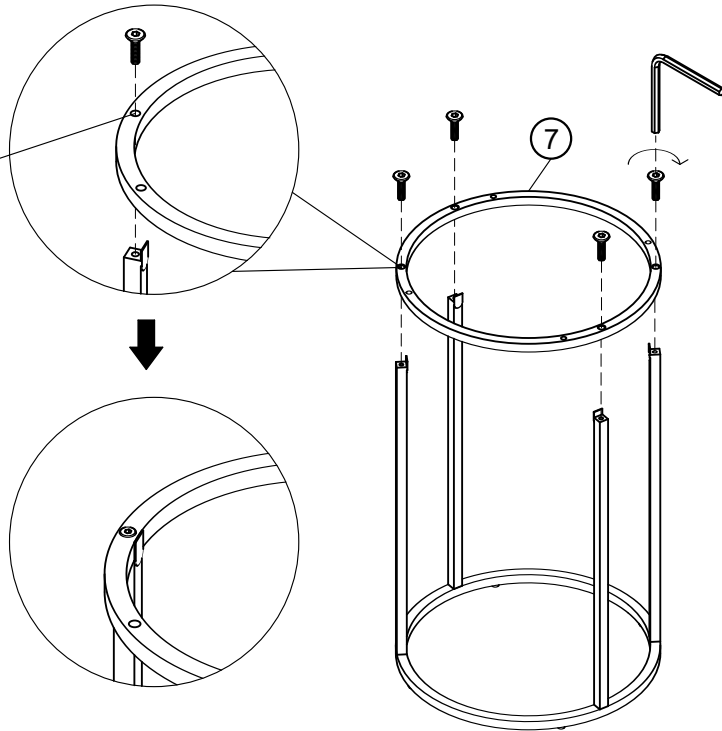

# NEXT

BRONX LIGHT / BRONX GREY / BRONX / BRONX BLACK NEST OF TWO TABLES

350235 / 532693 / 578624 / U68153

Assembly instructions

7

8

FLAT FACE

Y24	Ø6 x 26mm	4	
T6	N/A	2	