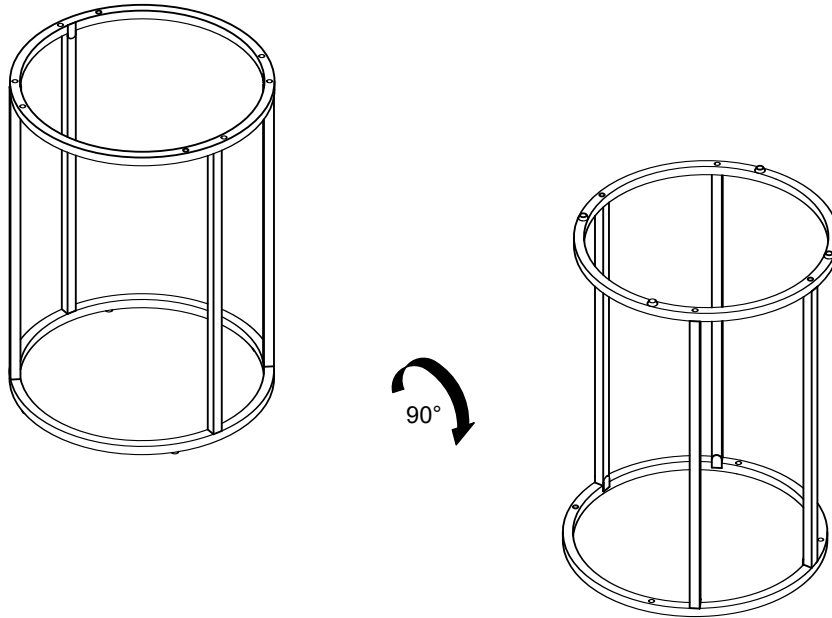

NEXT

BRONX LIGHT / BRONX GREY / BRONX / BRONX BLACK NEST OF TWO TABLES

350235 / 532693 / 578624 / U68153

Assembly instructions

9