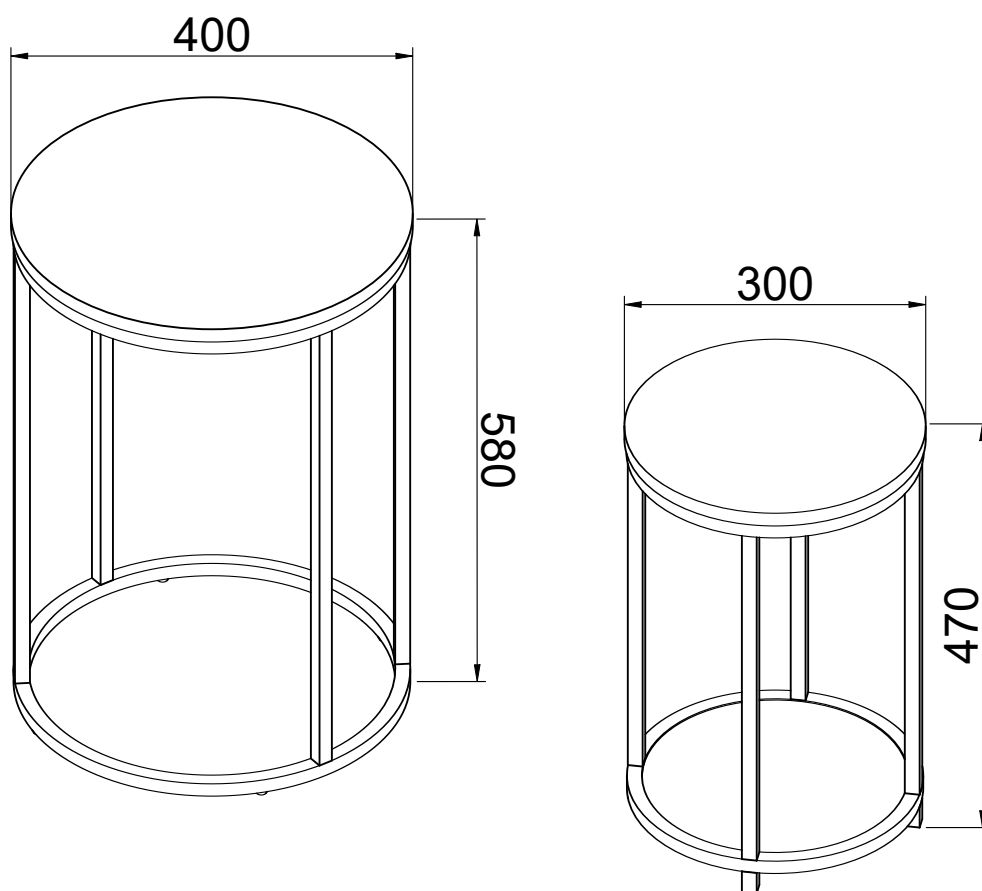

# NEXT

BRONX LIGHT / BRONX GREY / BRONX / BRONX BLACK NEST OF TWO TABLES

350235 / 532693 / 578624 / U68153

**Actual product size**

H58 x W40x D40cm

H47 x W30x D30cm