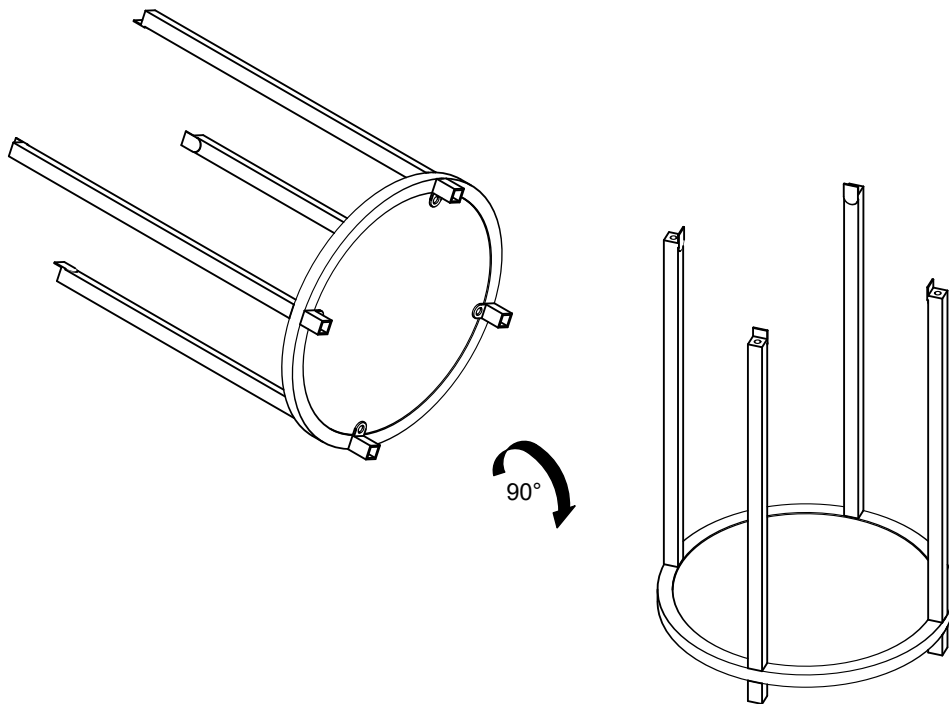

**Fixtures and fittings supplied ( not to scale)**

Ref	Dimensions	Qty	Spare Qty	Visual
T6	N/A	2	N/A	
G2	N/A	4	N/A	

# NEXT

BRONX LIGHT / BRONX GREY / BRONX / BRONX BLACK NEST OF TWO TABLES

350235 / 532693 / 578624 / U68153

Assembly instructions

1

Y24	Ø6 x 26mm	4	
T6	N/A	2	

2