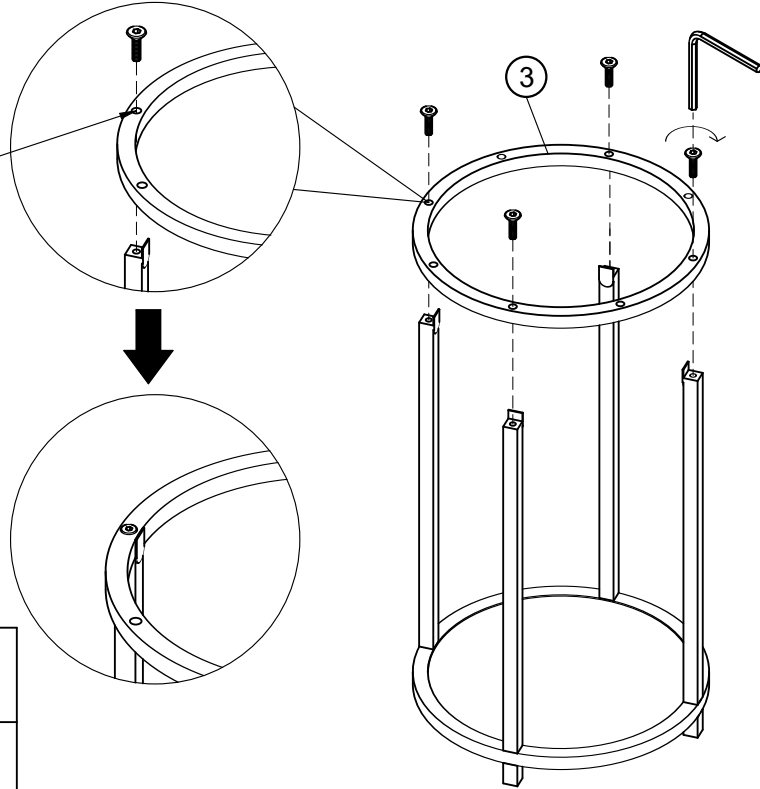

# NEXT

BRONX LIGHT / BRONX GREY / BRONX / BRONX BLACK NEST OF TWO TABLES

350235 / 532693 / 578624 / U68153

Assembly instructions

3

FLAT FACE

Y24	Ø6 x 26mm	4	
T6	N/A	2	

4