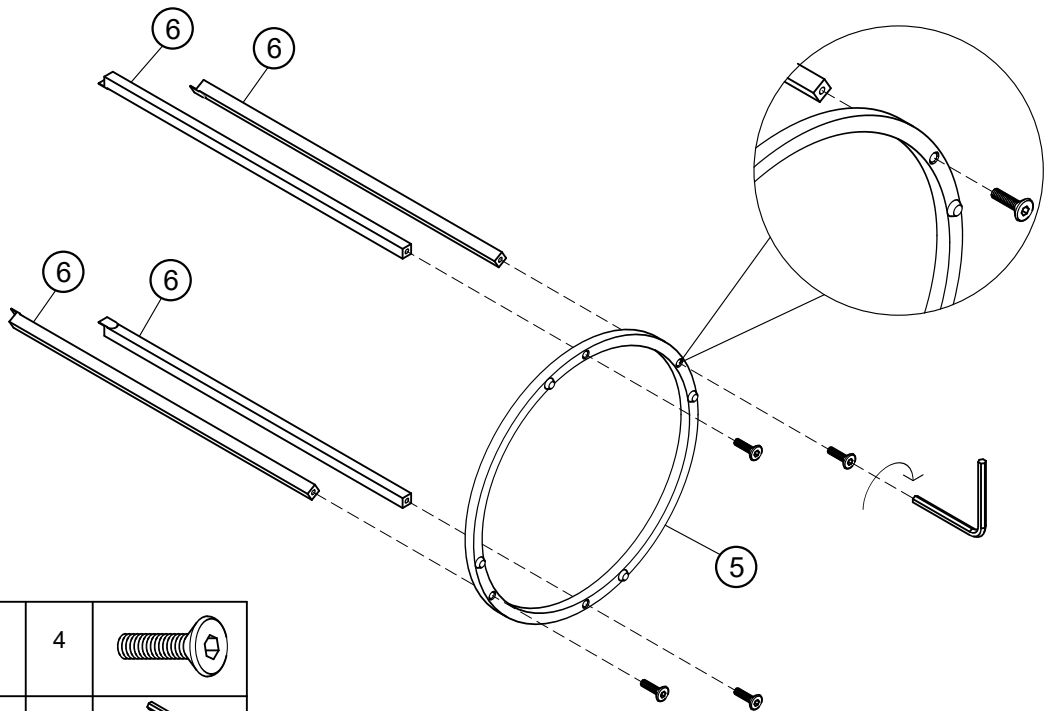

Y24	Ø6 x 26mm	4	
T6	N/A	2