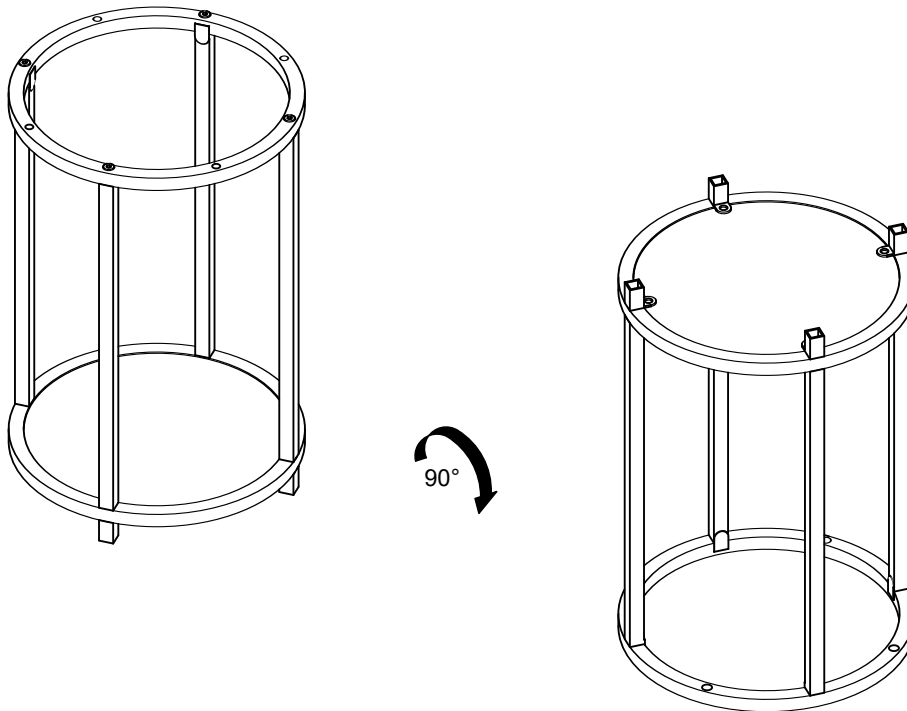

# NEXT

BRONX LIGHT / BRONX GREY / BRONX / BRONX BLACK NEST OF TWO TABLES

350235 / 532693 / 578624 / U68153

Assembly instructions

3

FLAT FACE

Y24	Ø6 x 26mm	4	
T6	N/A	2	

4