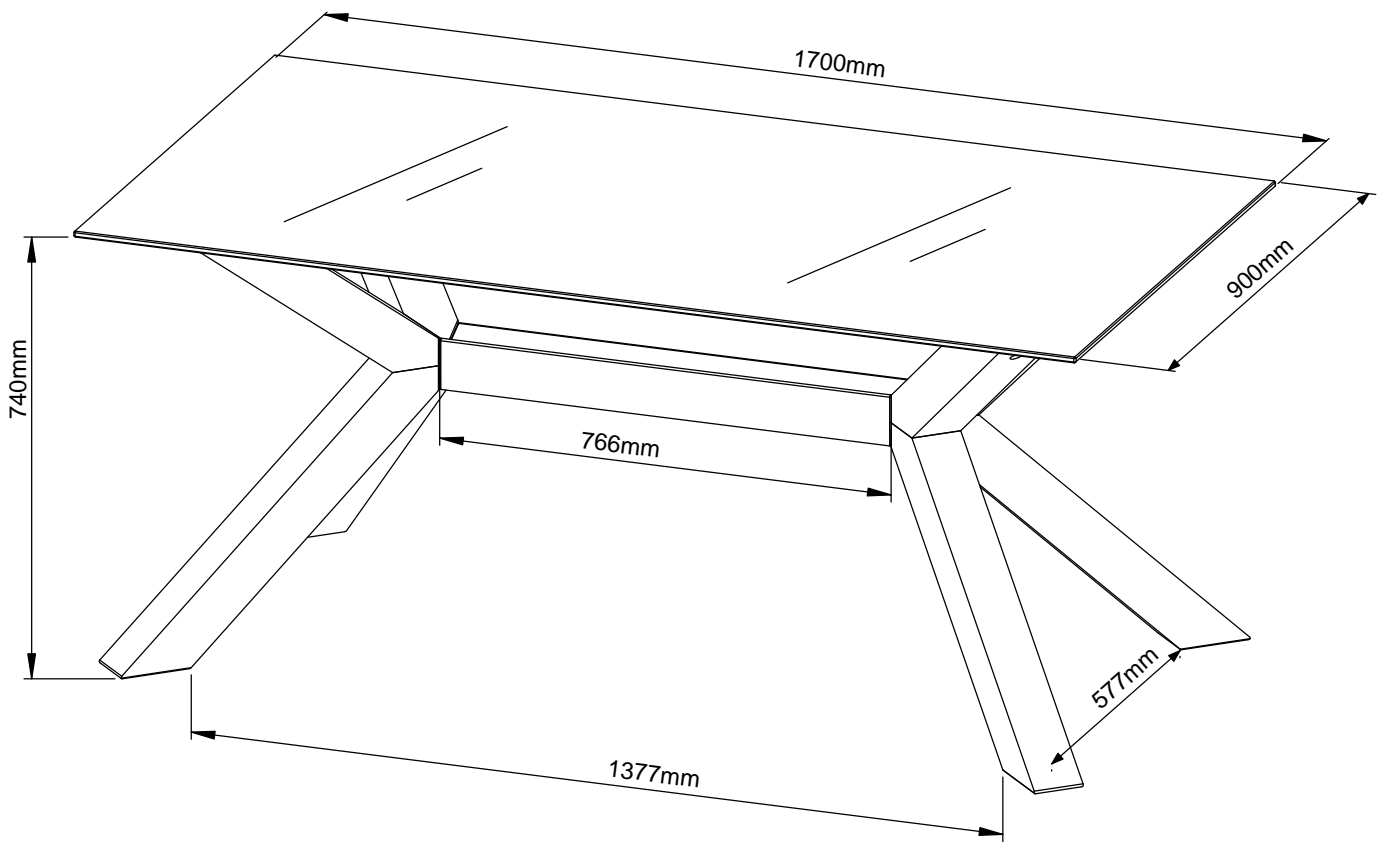

next

OAK AND GLASS RECTANGLE TABLE

569477

Assembly instructions