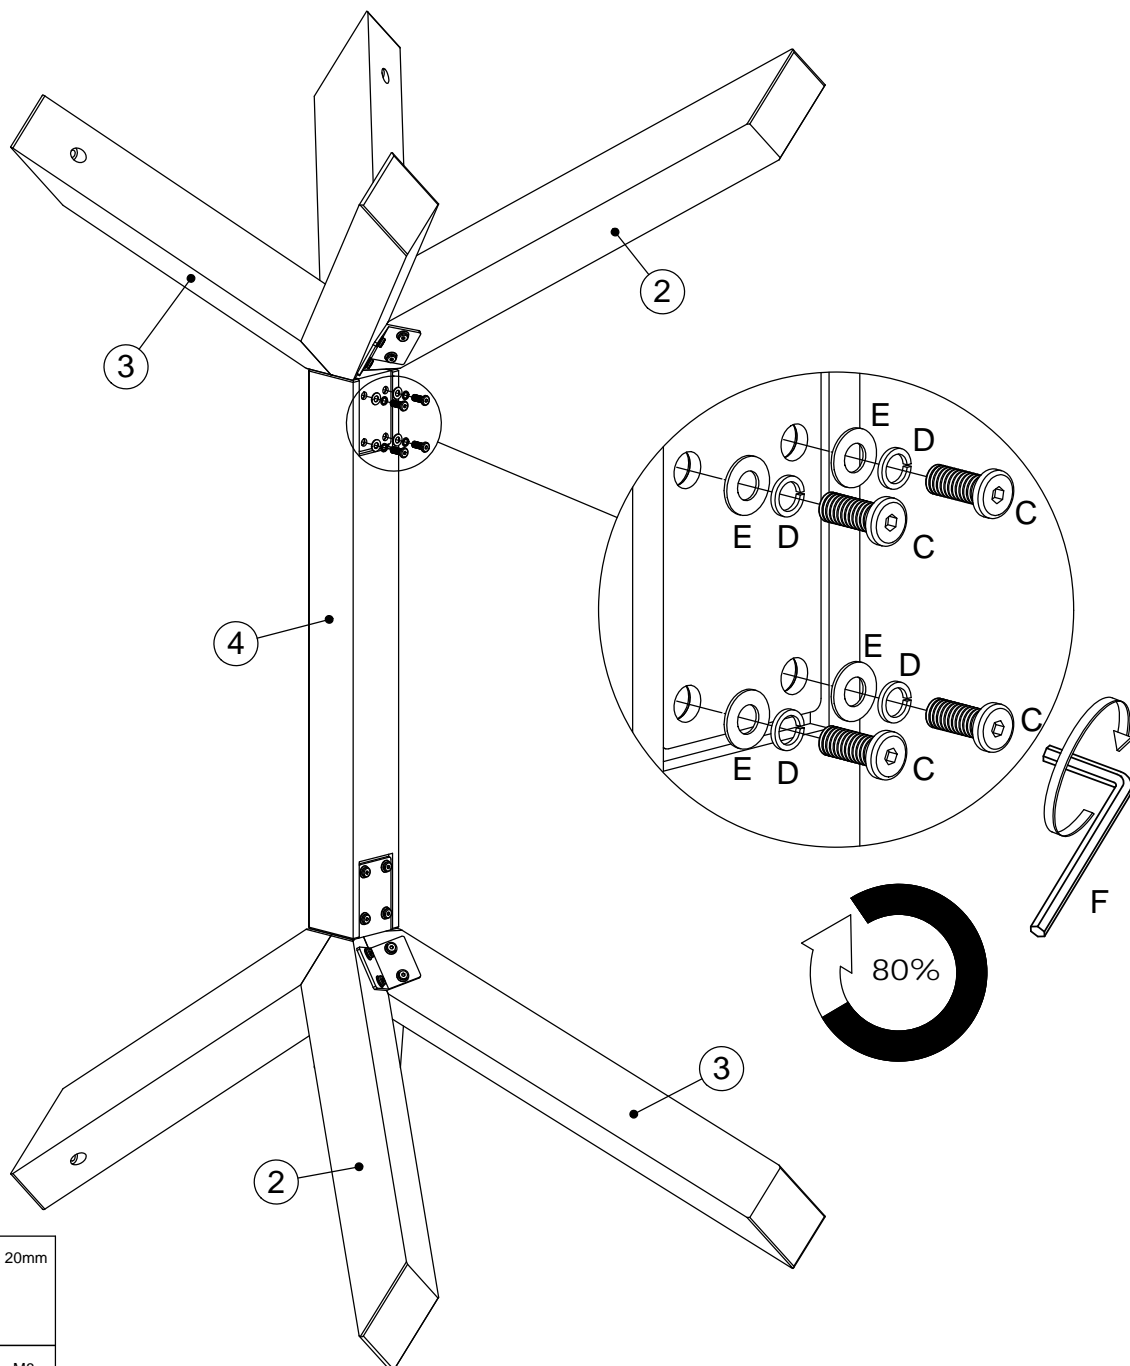

Fixtures and fittings supplied (actual size)

Ref	Dimensions	Qty	*Extra Fittings
A	12 x50mm	8	1
B	8 x35mm	4	
C	8 x20mm	24	2

Fixtures and fittings supplied(not to scale)

Ref	Dimensions	Visual	Qty	*Extra Fittings
D	M8		20	2
E	M8		20	2
F	5mm		2	
G			2	
H			2	
J	60 x60mm		4	

1

x2

2

x2

**3**

**G x 2**

**C x 8** 8 x 20mm

**F x 1** 5mm

**4**

**C x 4** 8 x 20mm

**D x 4** M8

**E x 4** M8

**F x 1** 5mm

5

**C x 4** 8 x 20mm

**D x 4** M8

**E x 4** 16mm

**F x 1** 5mm

**6**

**B x 4** 8 x 35mm

**D x 4** M8

**E x 4** M8

**F x 1** 5mm

**7**