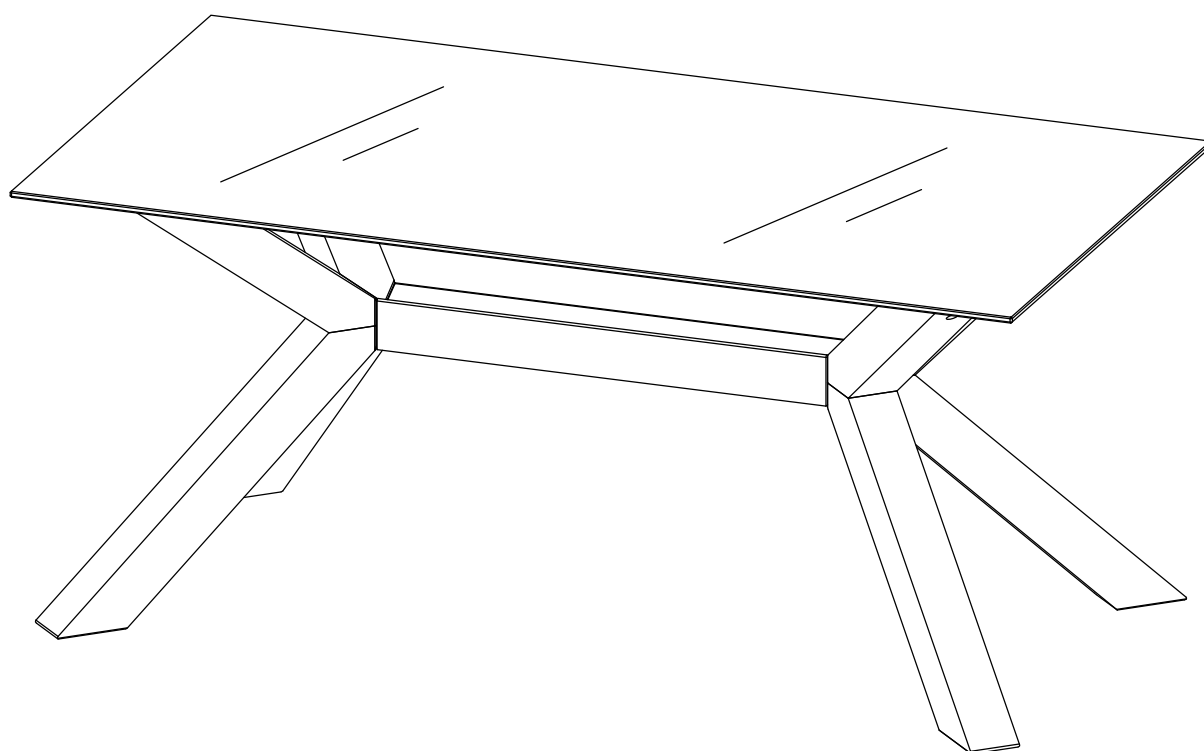

# OAK AND GLASS RECTANGLE TABLE

569477

Assembly instructions

**Actual product size**

H75 x W170 x D90cm

**Need Help?**

With: Assembly instructions  
Missing or damaged parts

**CALL: 0333 777 8999**