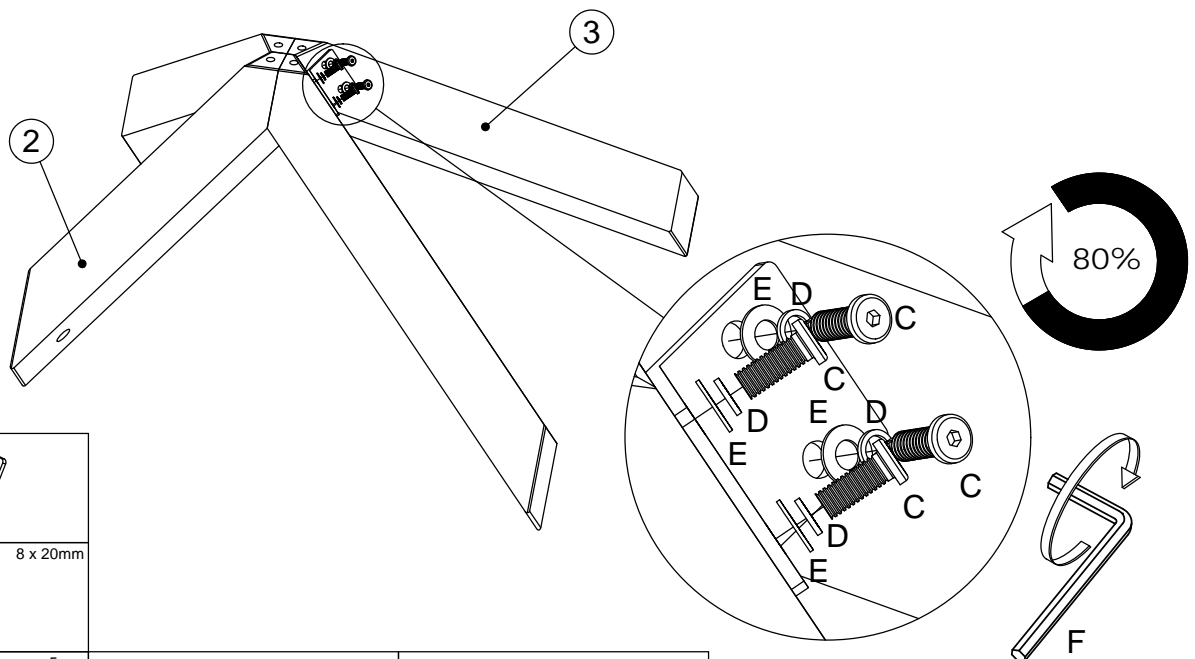

Fixtures and fittings supplied (actual size)

Ref	Dimensions	Qty	*Extra Fittings
A	12 x50mm	8	1
B	8 x35mm	4	
C	8 x20mm	24	2

Fixtures and fittings supplied(not to scale)

Ref	Dimensions	Visual	Qty	*Extra Fittings
D	M8		20	2
E	M8		20	2
F	5mm		2	
G			2	
H			2	
J	60 x60mm		4	

1

x2

2

x2

**3**

**G x 2**

**C x 8** 8 x 20mm

**F x 1** 5mm