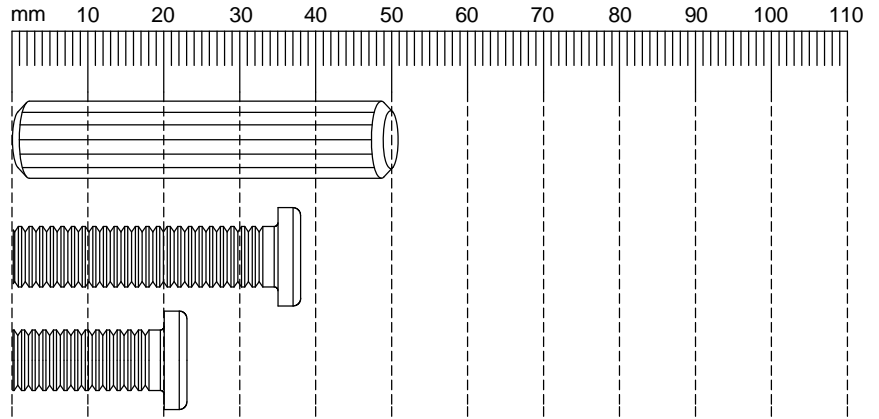

Fixtures and fittings supplied (actual size)

Ref	Dimensions	Qty	*Extra Fittings
A	12 x50mm	8	1
B	8 x35mm	4	
C	8 x20mm	24	2

Fixtures and fittings supplied(not to scale)

Ref	Dimensions	Visual	Qty	*Extra Fittings
D	M8		20	2
E	M8		20	2
F	5mm		2	
G			2	
H			2	
J	60 x60mm		4