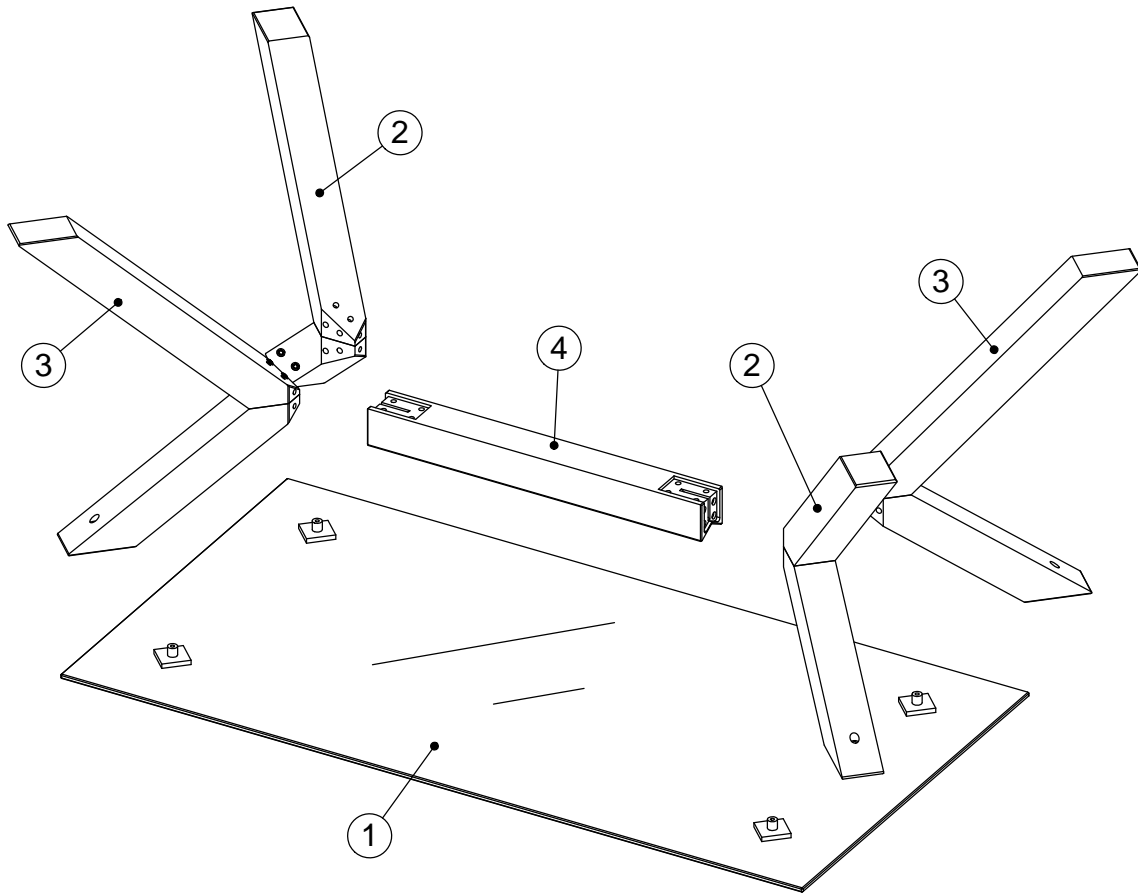

GETTING TO KNOW YOUR PRODUCT

Components supplied. Please use this guide if you require replacement parts.

Ref	Dimensions	Visual	Qty	Ctn	Ref	Dimensions	Visual	Qty	Ctn
1	170 x 90cm		1	2	3	75 x 55cm		2	1
2	75 x 55cm		2	1	4	76 x 9cm		1	1