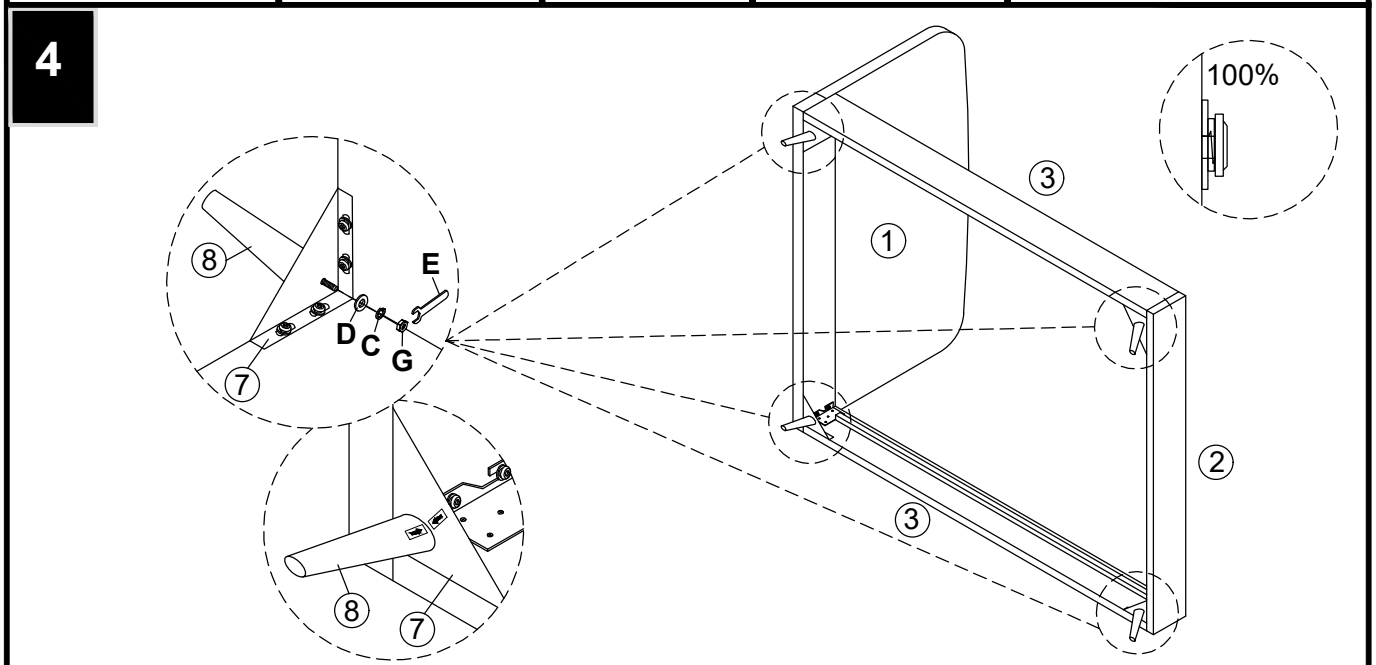

Cx4 M8	Dx4 M8x17mm	Ex1 M14	Gx4 M8

Produced in China for Next Retail Ltd.

122388/386013/766880/856711/130760/838142/854575/879810/474425/459071/492815/A66537/A66698/A54847/A66526/U12467/
U13038-2022-V1.