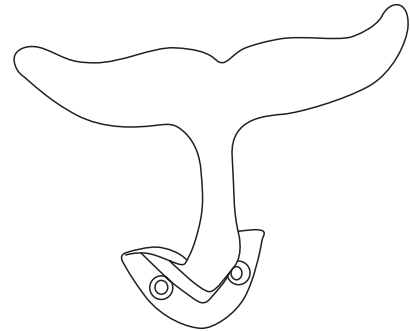

Whale Hook

NEXT

Item no.611118

Tools Needed

Helpline

If you have any problems with this product please contact customer services Tel: 0333 777 8000

Important

- We suggest you spend a short time reading through this leaflet and then follow the simple step by step instructions.
- Carefully check that you have all parts before beginning assembly.
- We suggest you retain these instructions for future reference.
- Move unit into desired position.
- Secure the unit to the wall with an appropriate screw and wall plug for your wall type (not provided).
- Ensure your mounting surface and method of fixing is strong enough to support the product.
- Use a spirit level to ensure the unit will be level when fixed in place.
- Made in China.

Care instructions

- Wipe occasionally with a soft cloth slightly dampened with water.
- Then buff with a dry clean soft cloth.

Warning

Always ensure intended wall area to be drilled is free from hidden electrical wires, water and gas pipes.

Step 3.4. Mount the whale hook (A) on the wall using wall plugs(B) and screws (C). (B) & (C) are not included.