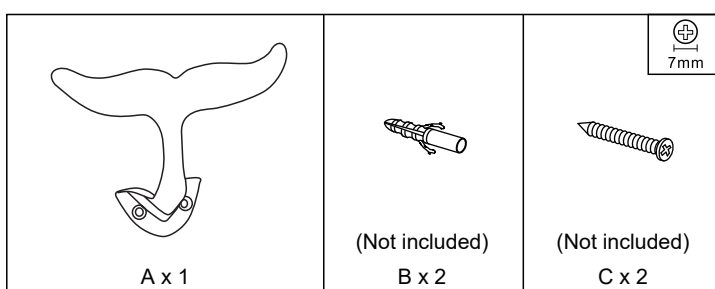

Next Retail (Ireland) Ltd, D02 ED70

Style NO. 611118

Fitting

NEXT Retail Ltd.Desford Road ,Enderby,Leicester,LE19 4AT

Next Retail (Ireland) Ltd, D02 ED70

Assembly Instructions

Step 1.2. Place the whale hook (A) on the wall. Use wall fixing to drill holes.