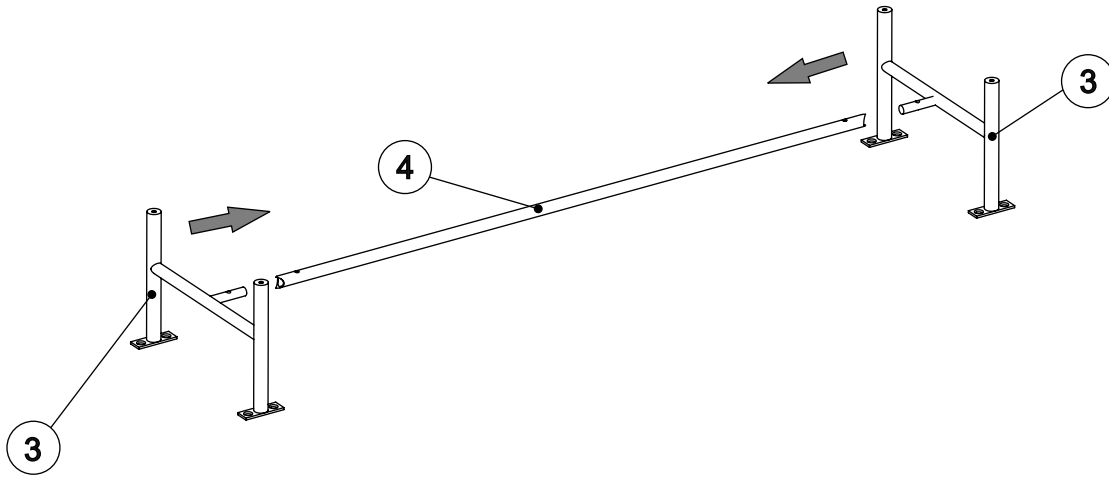

VALENCIA WIDE MULTI CHEST

- 611513/K94135

Assembly instructions

1.

Note: Match the labels e.g. A on leg to A on rail