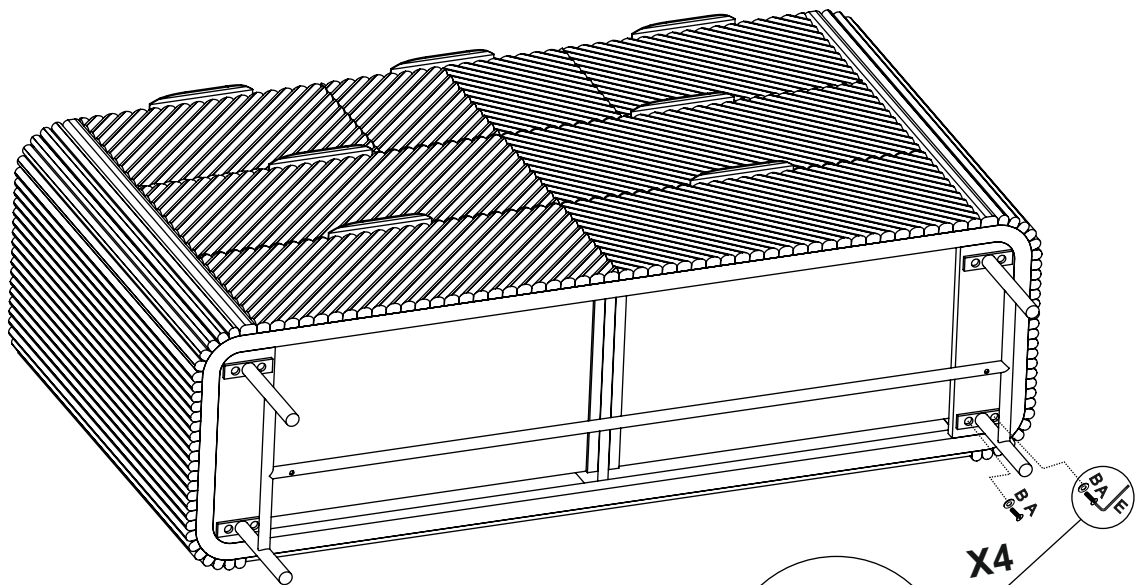

VALENCIA WIDE MULTI CHEST

- 611513/K94135

Assembly instructions

3.

Note: Match the labels e.g. A on leg to A on wooden part

4.

Note: Do not fully tighten until all fittings are in position.

A	6 x 16mm	8		E	NA	1	
B	Ø16mm	8					