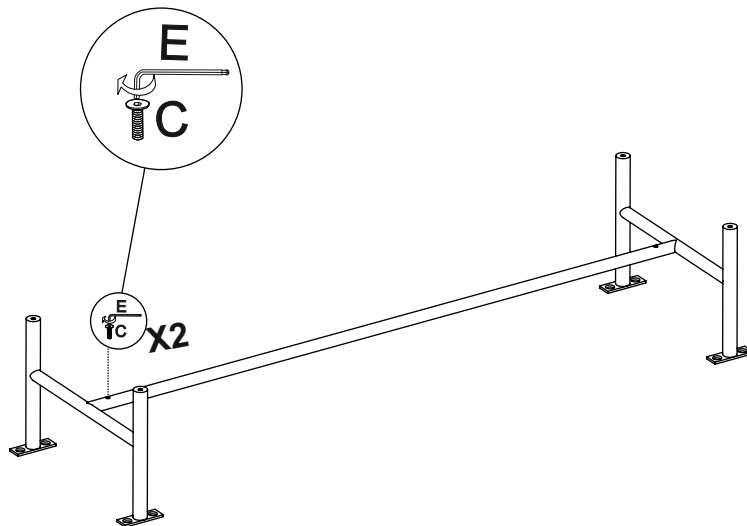

VALENCIA WIDE MULTI CHEST

- 611513/K94135

Assembly instructions

1.

Note: Match the labels e.g. A on leg to A on rail

2.

Note: Do not fully tighten until all fittings are in position.

C	6 x 12mm	2	
E	NA	1	