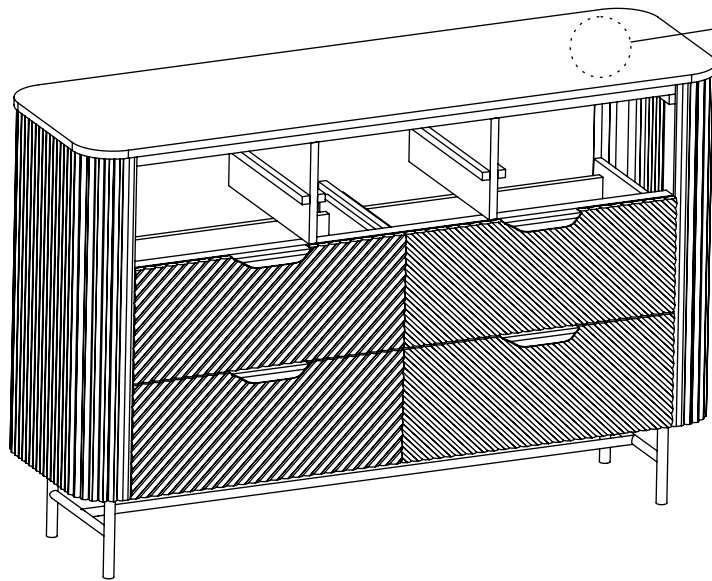

Unlocked position

Locked position

8.

VALENCIA WIDE MULTI CHEST - 611513/K94135 Assembly instructions

9.

We recommend the use of the wall attachment bracket/strap provided for safety reasons. Secure the strap to the wall with an appropriate screw and wall plug for your wall type (not provided). To hide the strap behind the unit, drill the hole lower than the top of unit.