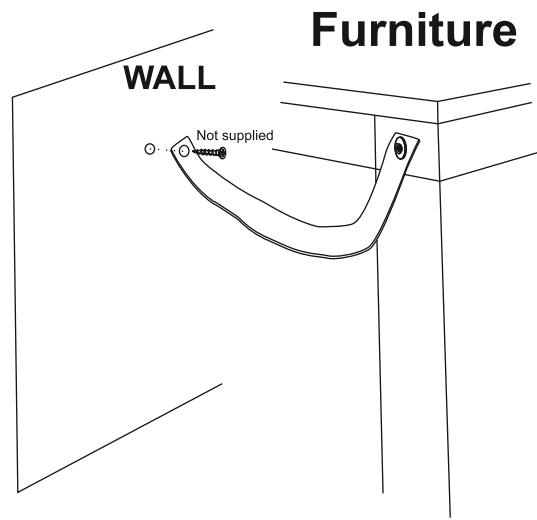

Unlocked position

Locked position

8.

VALENCIA WIDE MULTI CHEST - 611513/K94135 Assembly instructions

9.

We recommend the use of the wall attachment bracket/strap provided for safety reasons. Secure the strap to the wall with an appropriate screw and wall plug for your wall type (not provided). To hide the strap behind the unit, drill the hole lower than the top of unit.

Warning: Always ensure intended wall area to be drilled is free from hidden electrical wires, water and gas pipes. NB: Wall fixings are not included—Please source suitable fixing for your wall type. If in doubt please consult a qualified trades person. Please ensure you secure your product to the wall for your and your family's safety before you use it.