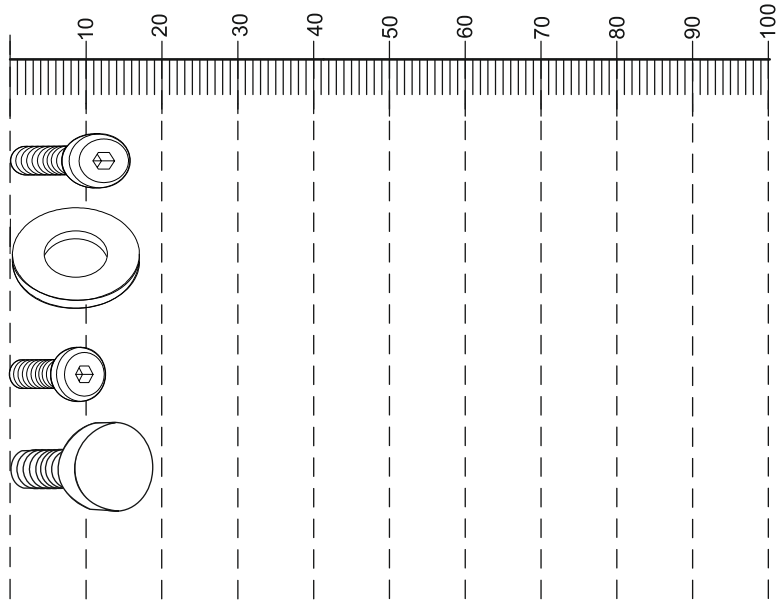

VALENCIA WIDE MULTI CHEST - 611513/K94135 Assembly instructions

Fixtures and Fittings supplied (actual size)			
Ref	Dimensions	Qty	Spare Qty
A	6 x 16mm	8	1
B	∅16mm	8	1
C	6 x 12mm	2	1
D	20 x 18mm	NA	1

Fixtures and fittings supplied (not to scale)			
Ref	Qty	Spare	Visual
E	1	N/A