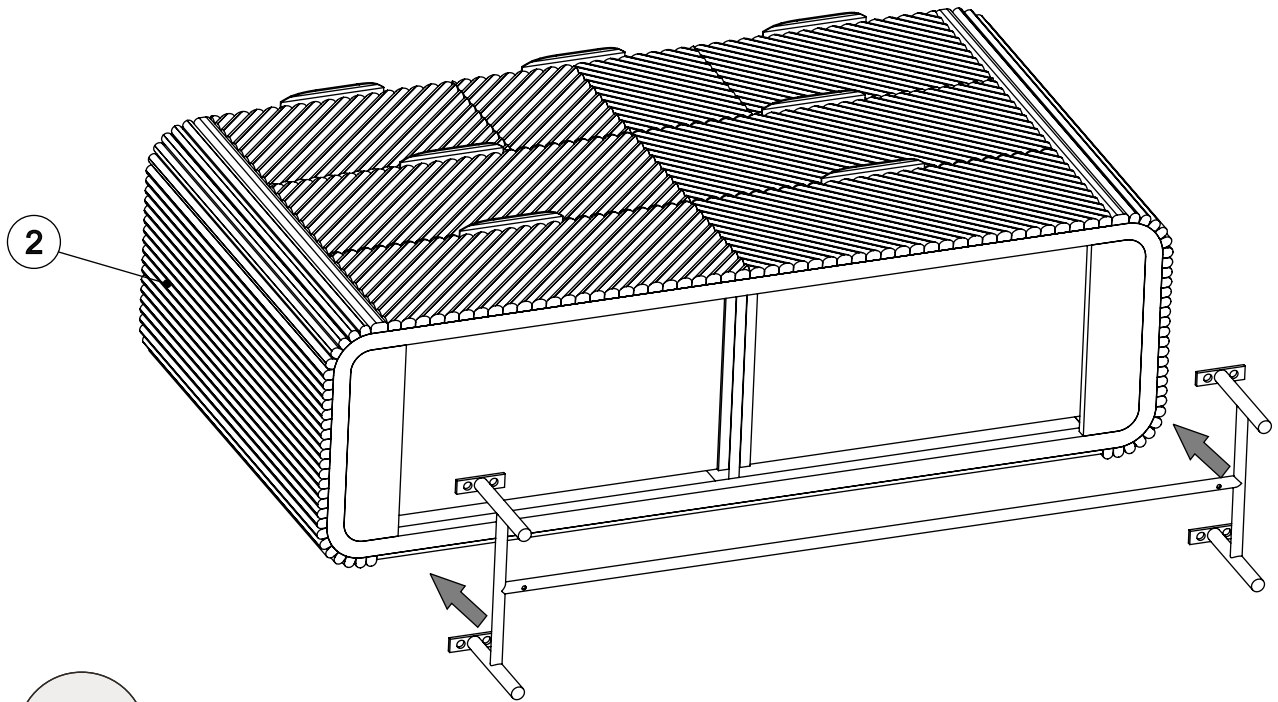

VALENCIA WIDE MULTI CHEST

- 611513/K94135

Assembly instructions

3.

Note: Match the labels e.g. A on leg to A on wooden part