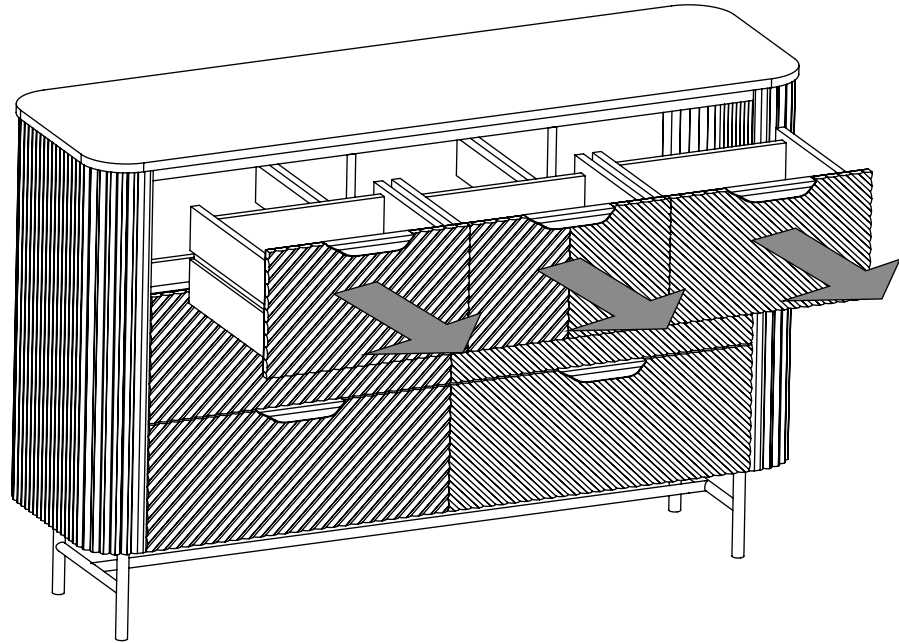

VALENCIA WIDE MULTI CHEST - 611513/K94135 Assembly instructions

5.