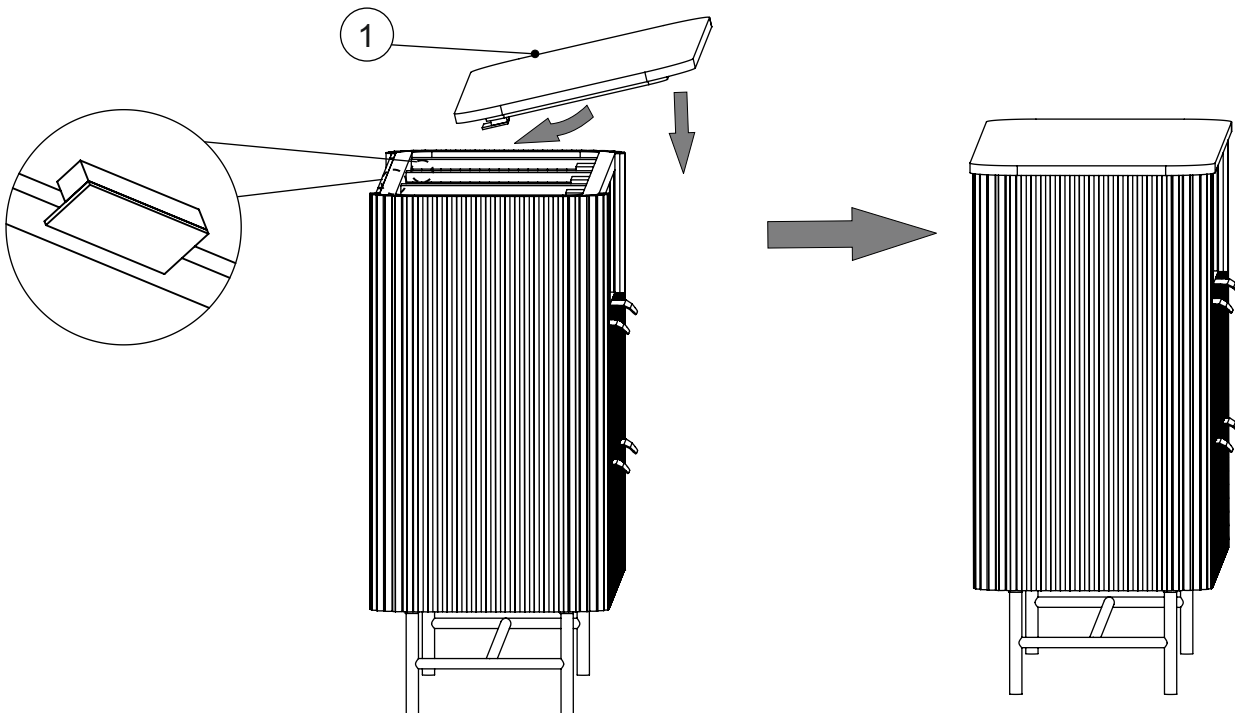

6.

Note: Carefully place the marble top