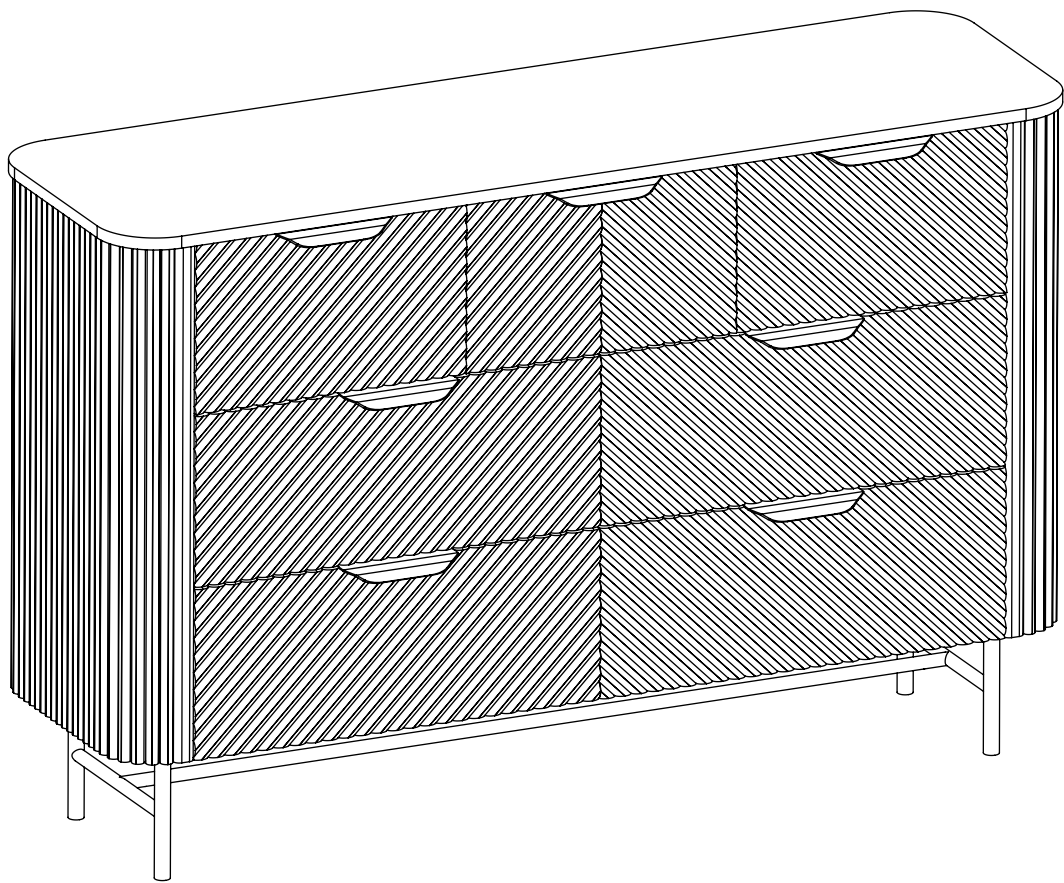

NEXT

VALENCIA

WIDE MULTI CHEST - 611513/K94135

Assembly instructions

Actual product size

H82 x W125 x D38 cm

IMPORTANT - RETAIN FOR FUTURE REFERENCE

Need Help ?