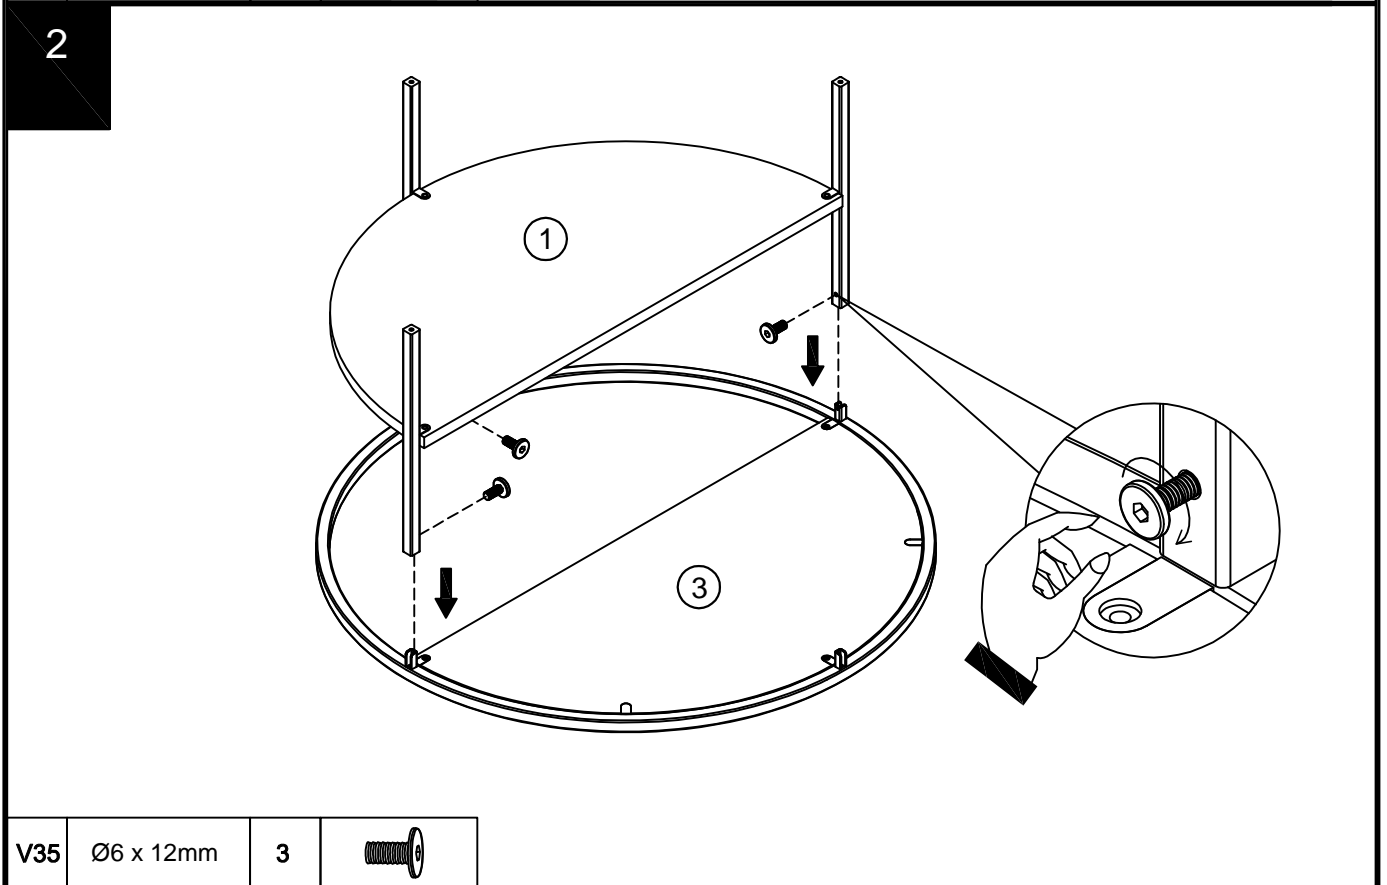

Ref	Dimensions	Visual	Qty	Ctn
1	44 x 85cm		1	1
2	2 x 38cm		3	1
3	88 x 88cm		1	1
4	2 x 38cm		1	1
5	88 x 88cm		1	1

**Fixtures and fittings supplied (actual size)**

Ref	Dimensions	Qty	Spare Qty
V35	Ø6 x 12mm	7	1
V53	Ø6 x 30mm	4	1

**Fixtures and fittings supplied ( not to scale)**

Ref	Dimensions	Qty	Spare Qty	Visual
T4	N/A	2	N/A	

3

V35

Ø6 x 12mm

1

4

V53