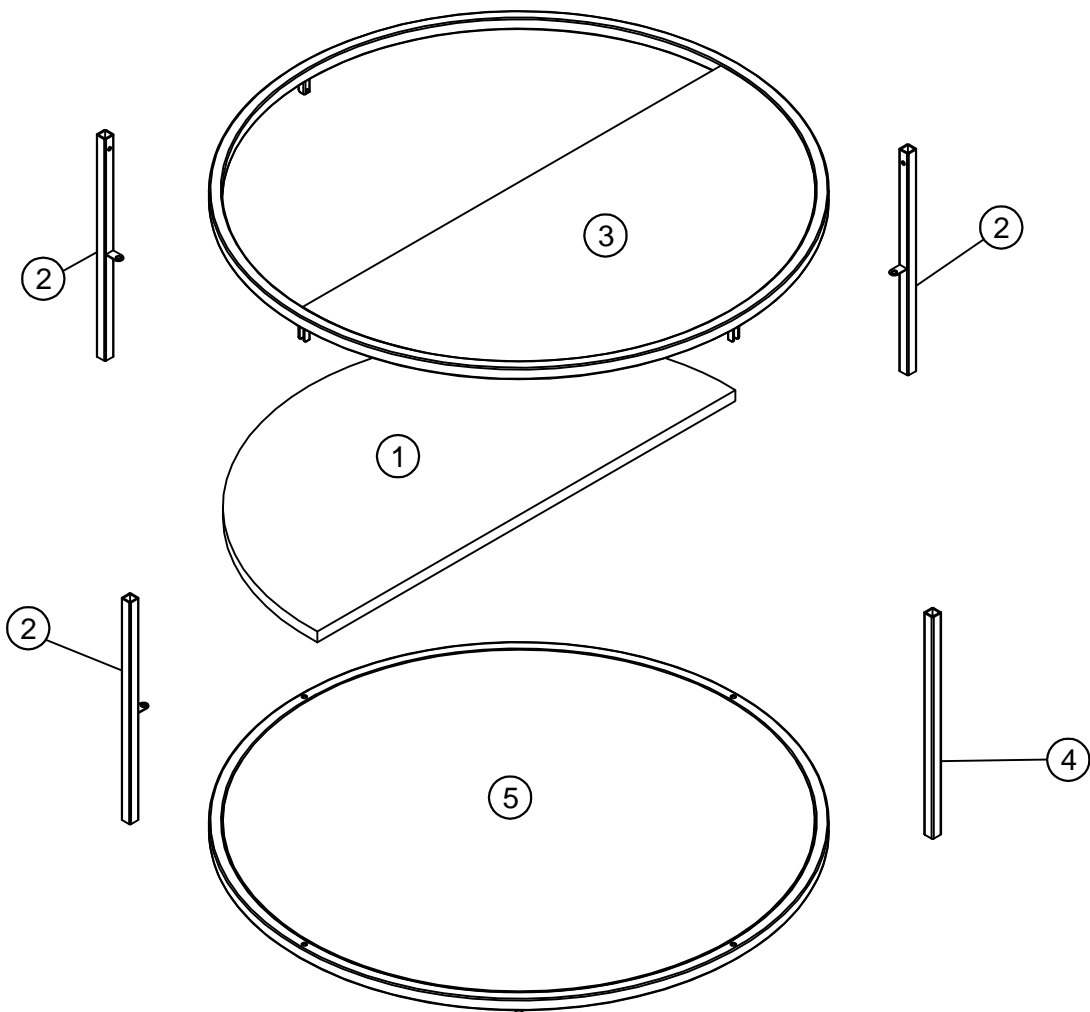

GETTING TO KNOW YOUR PRODUCT

Components supplied. Please use this guide if you require replacement parts.

Ref	Dimensions	Visual	Qty	Ctn
1	44 x 85cm		1	1
2	2 x 38cm		3	1
3	88 x 88cm		1	1
4	2 x 38cm		1	1
5	88 x 88cm		1	1