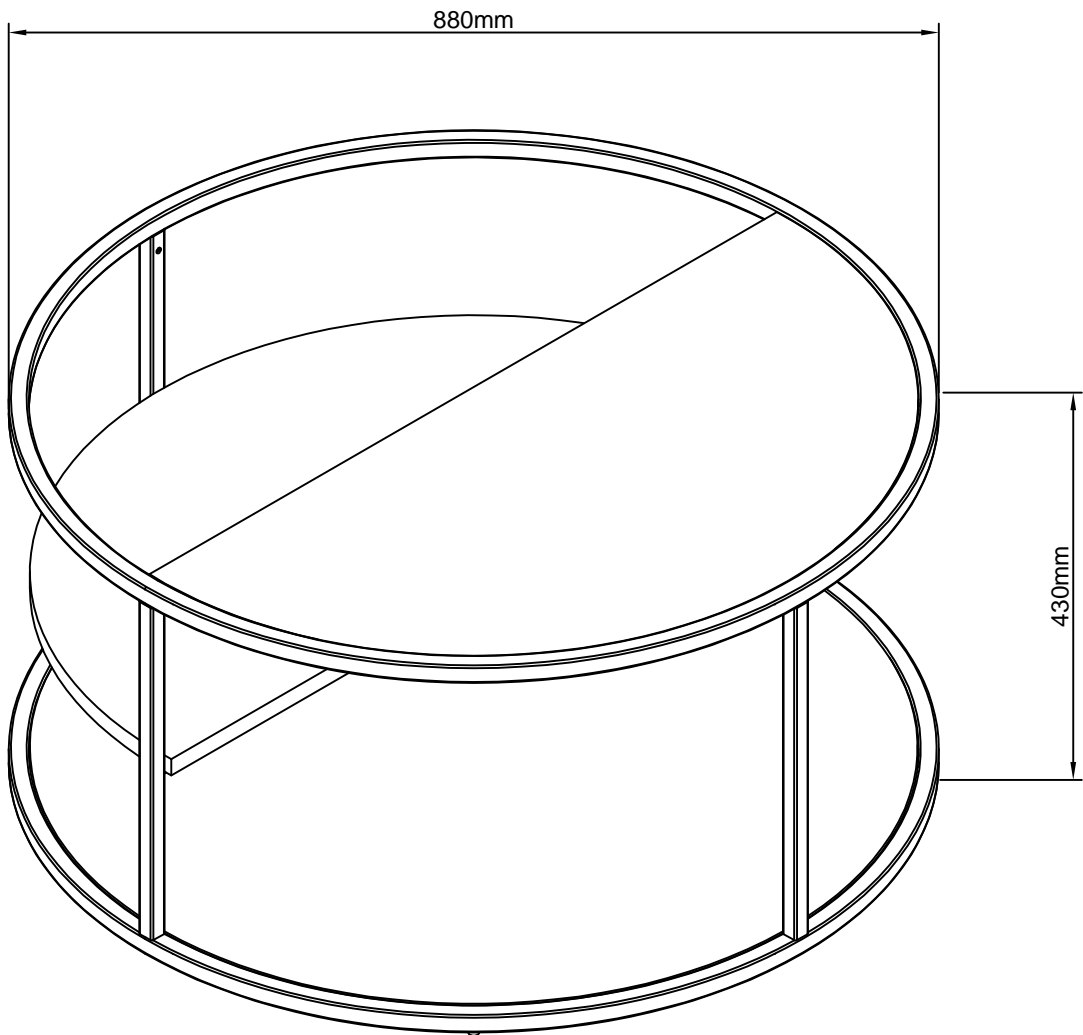

Ref	Dimensions	Visual	Qty	Ctn
1	44 x 85cm		1	1
2	2 x 38cm		3	1
3	88 x 88cm		1	1
4	2 x 38cm		1	1
5	88 x 88cm		1	1

**Fixtures and fittings supplied (actual size)**

Ref	Dimensions	Qty	Spare Qty
V35	Ø6 x 12mm	7	1
V53	Ø6 x 30mm	4	1

**Fixtures and fittings supplied ( not to scale)**

Ref	Dimensions	Qty	Spare Qty	Visual
T4	N/A	2	N/A	

3

V35

Ø6 x 12mm

1

4

V53

OHARA OPEN COFFEE TABLE  
622481

Actual product size  
H43 x W88x D88cm