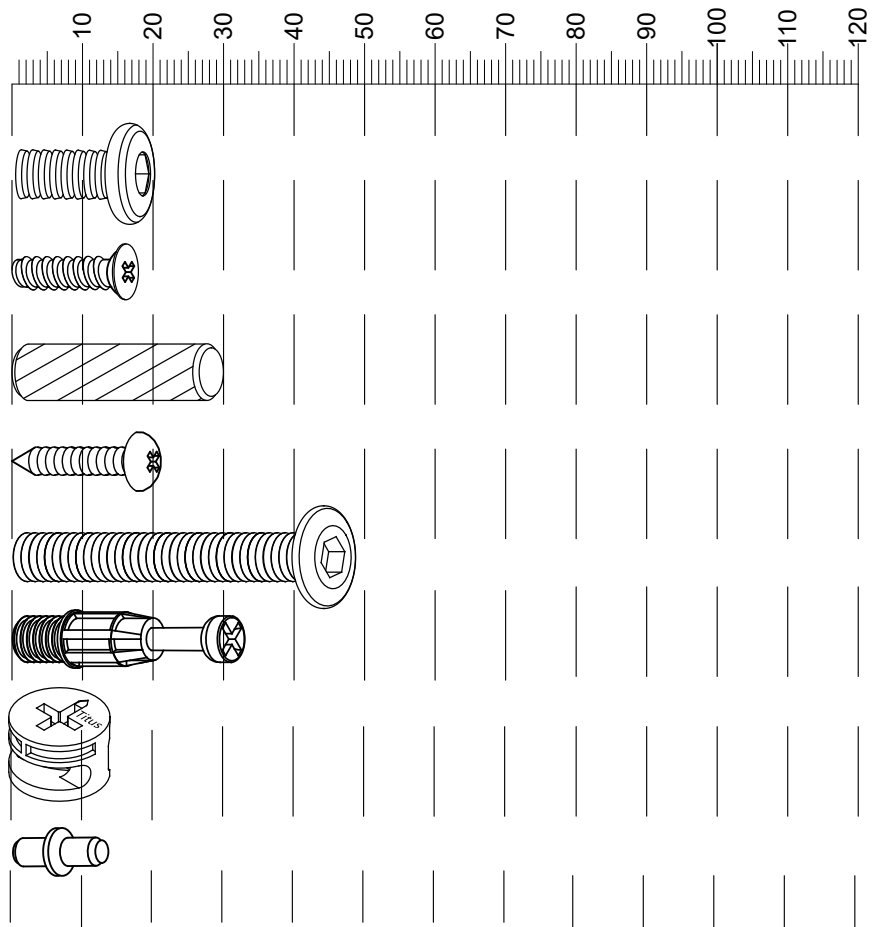

## GETTING TO KNOW YOUR PRODUCT

Components supplied. Please use this guide if you require replacement parts.

Ref	Dimensions	Visual	Qty	Ctn
1	3x161.5cm		2	1
2	11.5x38cm		2	1
3	8x12cm		1	2
4	39x170cm		1	1
5	37.5x62cm		1	1
6	37.5x62cm		1	1
7	37.5x62cm		1	1
8	9.5x82.5cm		2	2
9	62.5x83cm		2	1
10	39x170cm		1	1
11	35x82cm		2	2
12	11.5x77cm		2	2

# NEXT FITTINGS ASSEMBLE INSTRUCTIONS

Push connector into housing to join.

Make sure there is no gap between the panels.

**Fixtures and fittings supplied (actual size)**

Ref	Dimensions	Qty	Spare Qty
Y27	Ø6 x 14mm	4	1
U139	Ø4.5 x 15mm	16	2
D6	Ø8 x 30mm	4	1
S41	Ø4 x 16mm	2	1
Y35	Ø6 x 40mm	8	1
B12	Ø7.5 x 33mm	1	1
B3	Ø5 x 12mm	1	1
P3	Ø5 x 16mm	8	1

**Fixtures and fittings supplied ( not to scale)**

Ref	Dimensions	Qty	Spare Qty	Visual
T39	N/A	2	N/A	
T38	N/A	8	1	
C12	N/A	4	N/A	
C11	N/A	4	N/A	
T1	N/A	2	N/A	

Ref	Dimensions	Qty	Spare Qty	Visual
E39	N/A	2	N/A	
E40	N/A	4	N/A	