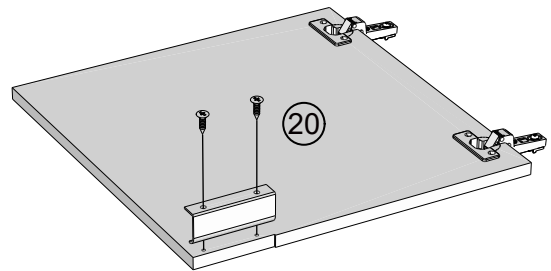

23

E40	N/A	4	 not supplied