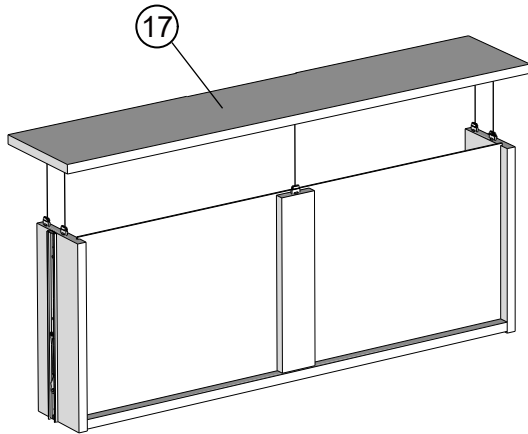

# NEXT

BRONX / BRONX BLACK / BRONX GREY / BRONX WHITE SUPERWIDE SIDEBOARD  
K78099/358543/N50822/700893  
Assembly instructions

16

x2

17

x2

18

Note: Drawer will be permanently assembled once panel (17) and panel (18) are fitted.