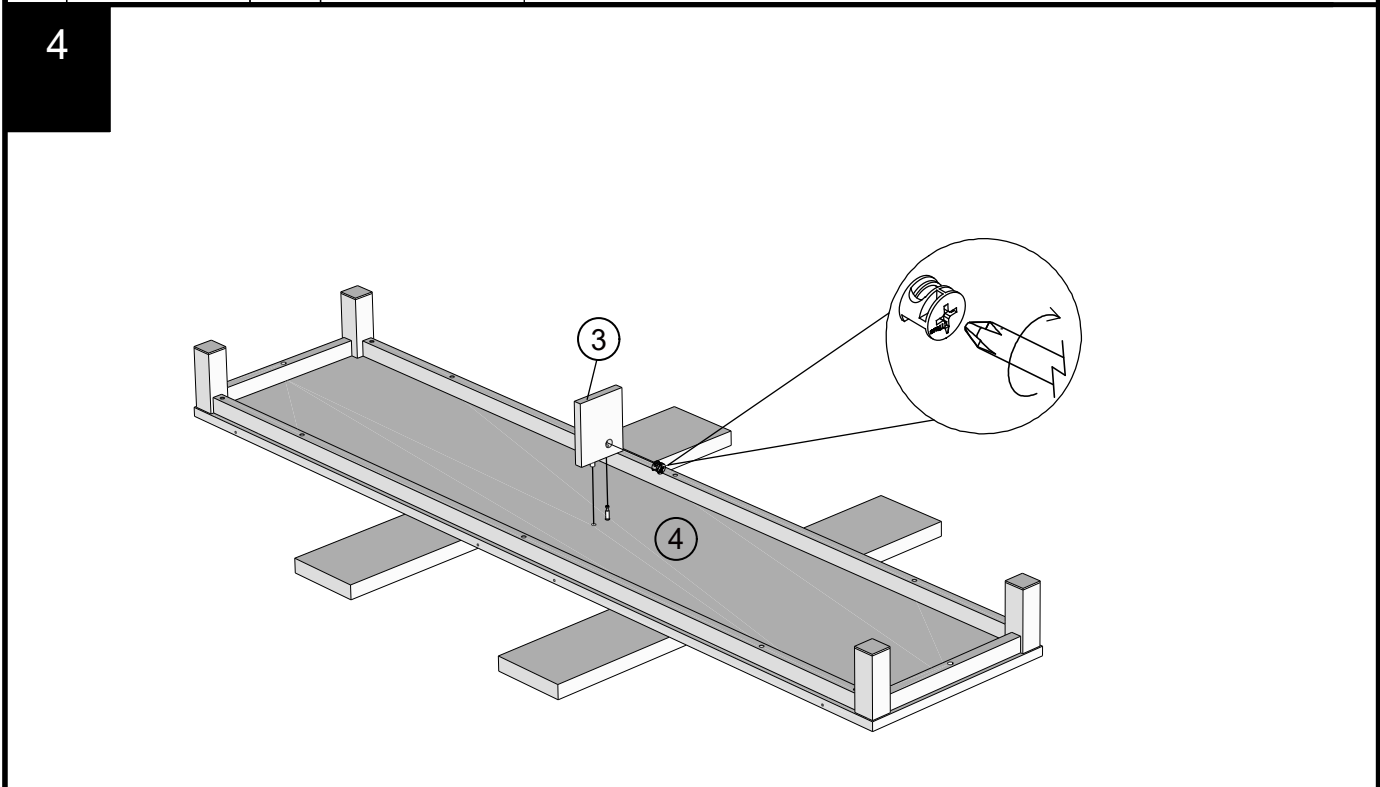

T1	N/A	2	
Y35	Ø6 x 40mm	8