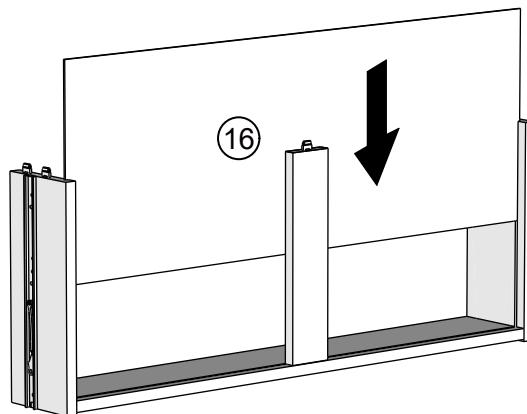

# NEXT

BRONX / BRONX BLACK / BRONX GREY / BRONX WHITE SUPERWIDE SIDEBOARD  
K78099/358543/N50822/700893  
Assembly instructions

16

x2

17

x2

18

Note: Drawer will be permanently assembled once panel (17) and panel (18) are fitted.