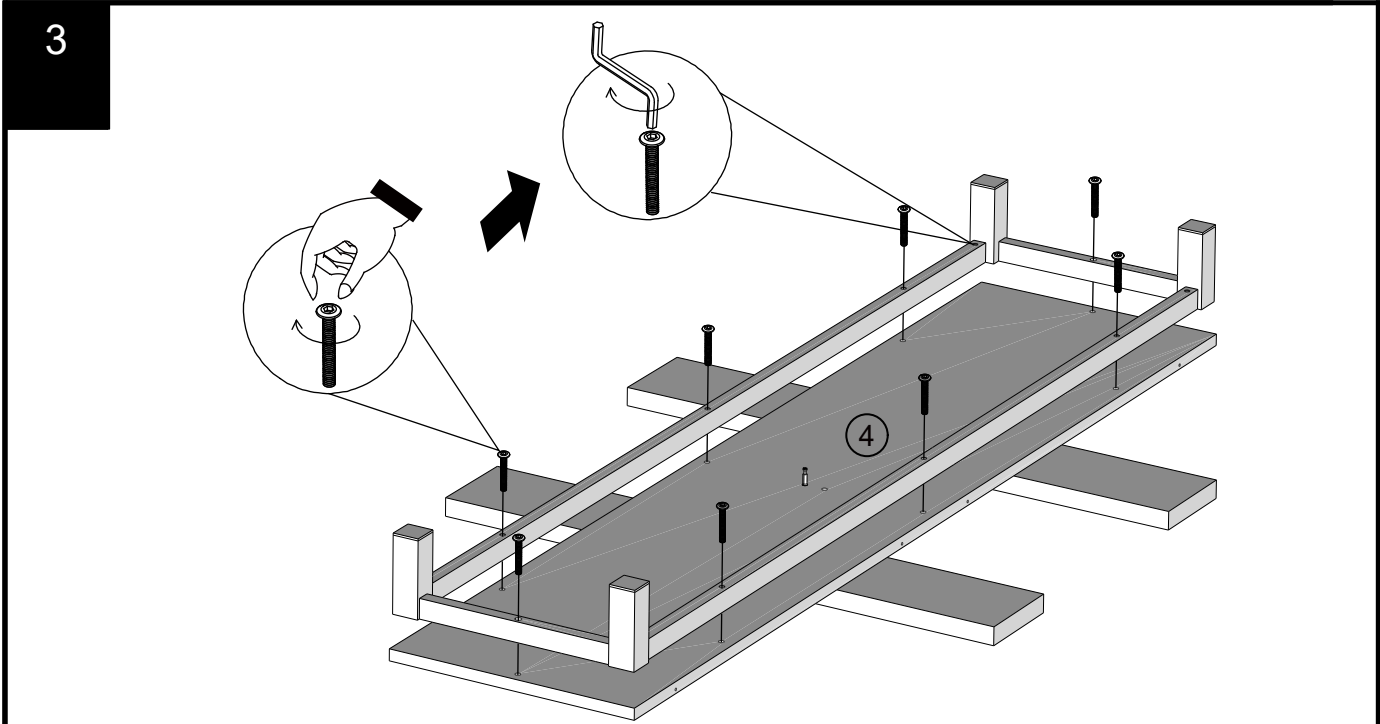

# NEXT

BRONX / BRONX BLACK / BRONX GREY / BRONX WHITE SUPERWIDE SIDBOARD  
K78099/358543/N50822/700893  
Assembly instructions

Y27	Ø6 x 14mm	4	
-----	-----------	---	---

B12	Ø7.5 x 33mm	1		
-----	-------------	---	---	---