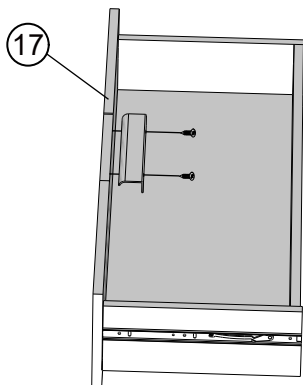

18

Note: Drawer will be permanently assembled once panel (17) and panel (18) are fitted.

19

E39

N/A

2