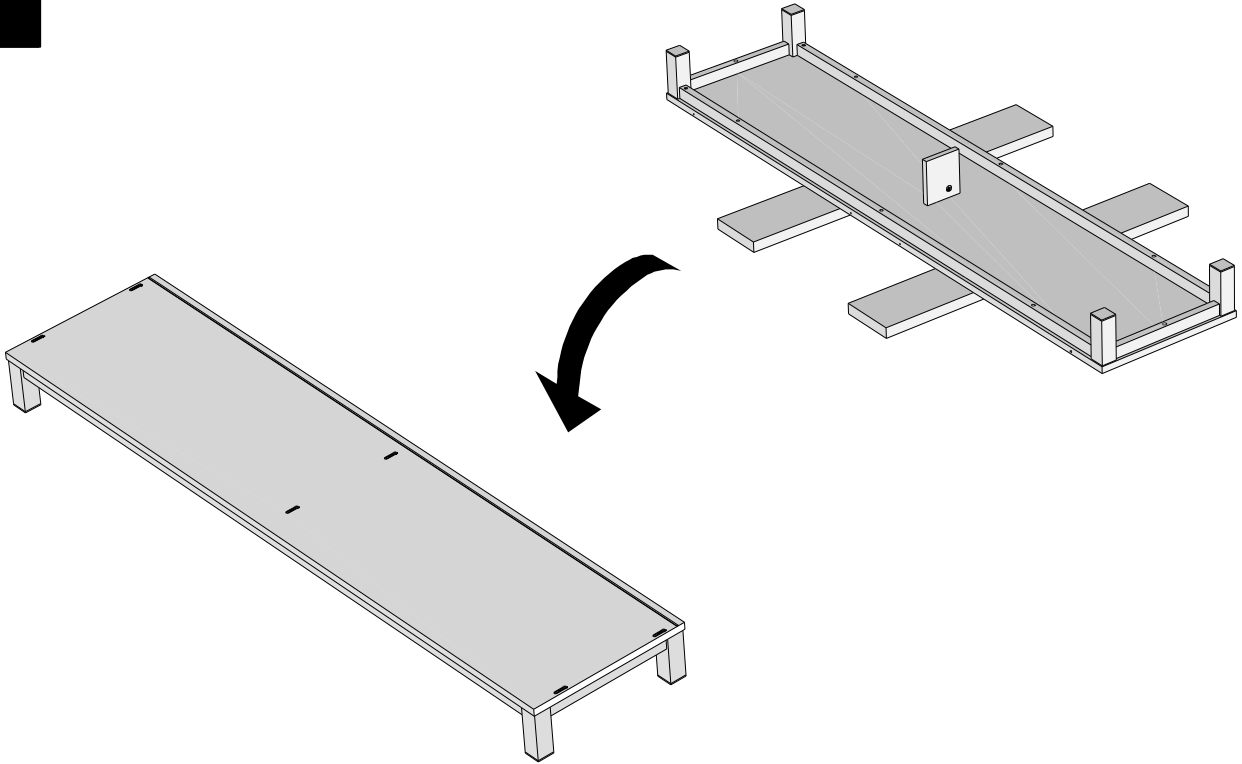

5

6

D6

Ø8 x 30mm

4

SLOTS ALIGNED