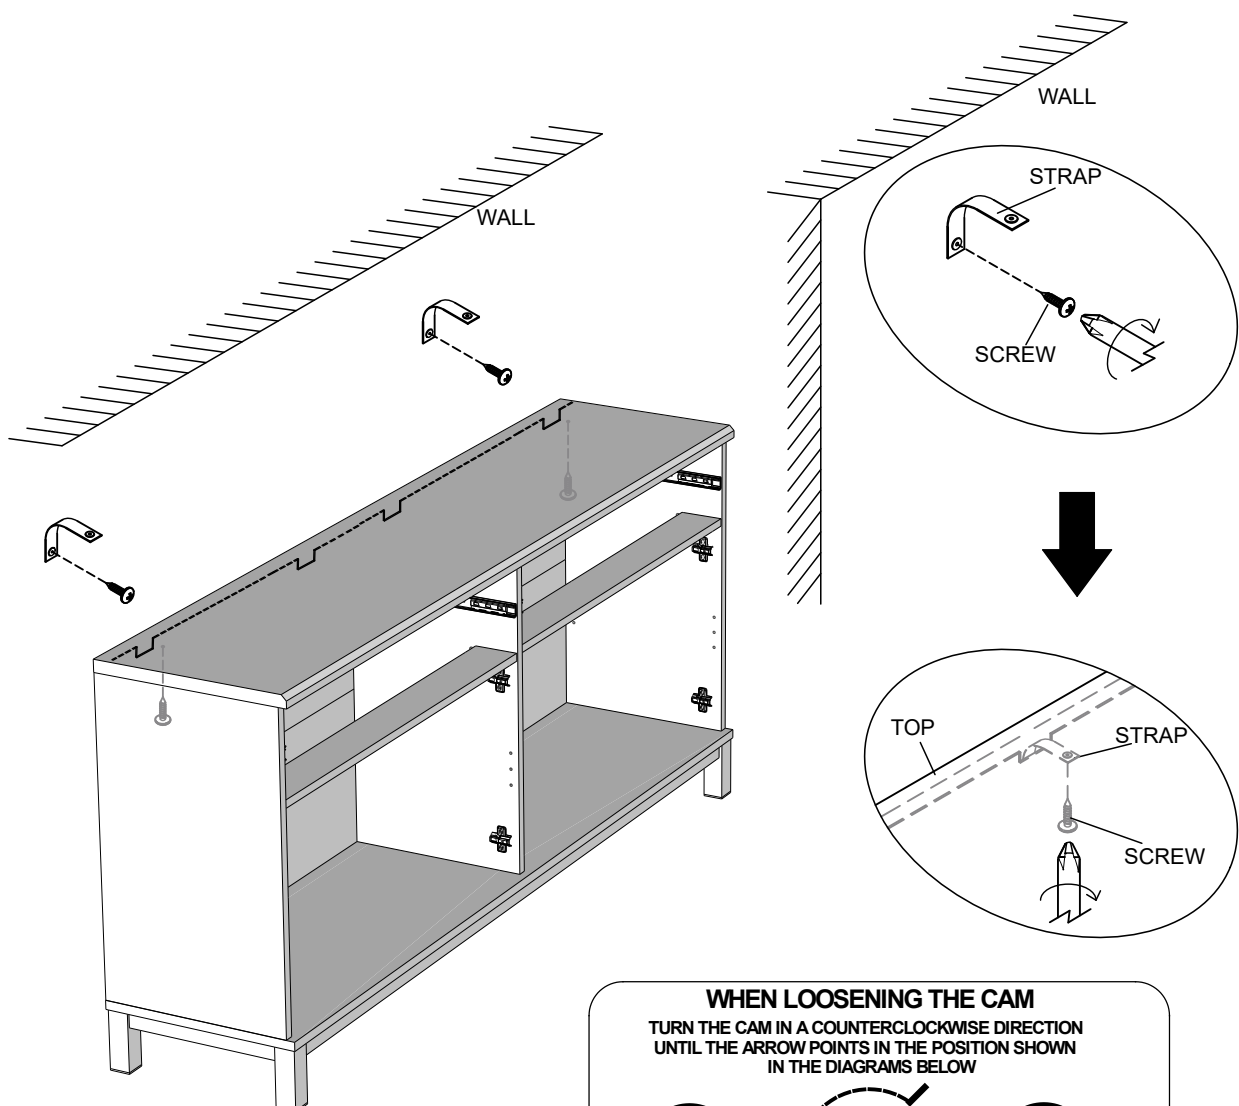

13

We recommend the use of the wall attachment bracket/strap provided for safety reasons.
Secure the strap to the wall with an appropriate screw and wall plug for your wall type (not provided).
To hide the strap behind the unit, drill the hole lower than the top of unit.

Attach the other end of the strap to the underside of the top panel with screw.
Warning: Always ensure intended wall area to be drilled is free from hidden electrical wires, water and gas pipes.
NB: Wall fixings are not included-Please source suitable fixing for your wall type.
If in doubt please consult a qualified trades person.

Please ensure you secure your product to the wall for your and your family's safety before you use it.

WHEN LOOSENING THE CAM
TURN THE CAM IN A COUNTERCLOCKWISE DIRECTION
UNTIL THE ARROW POINTS IN THE POSITION SHOWN
IN THE DIAGRAMS BELOW

**MAXIMUM
LOCK**

**TURN
TO UNLOCK**

UNLOCKED

S41	Ø4 x 16mm	2	 not supplied
T39	N/A	2