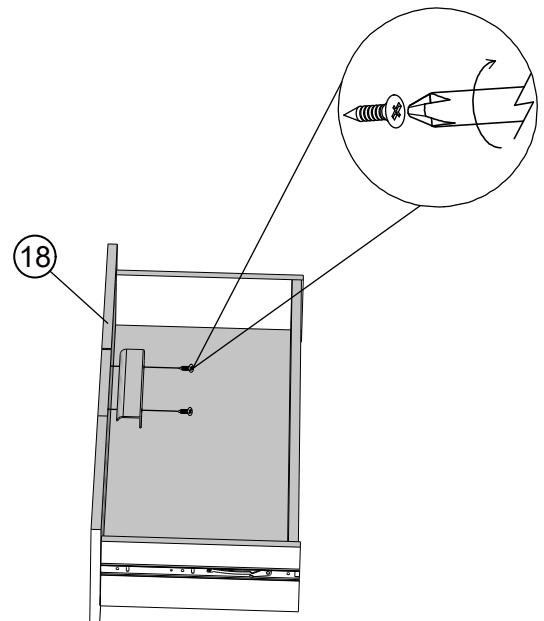

18

Note: Drawer will be permanently assembled once panel (17) and panel (18) are fitted.

19

E39

N/A

2