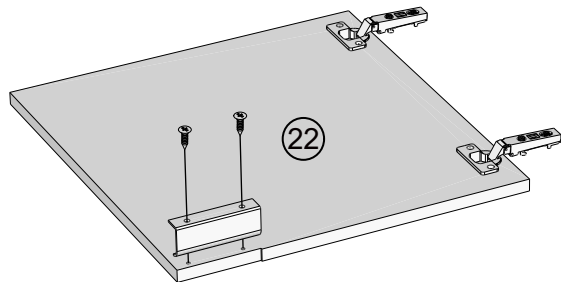

23

E40	N/A	4	 not supplied