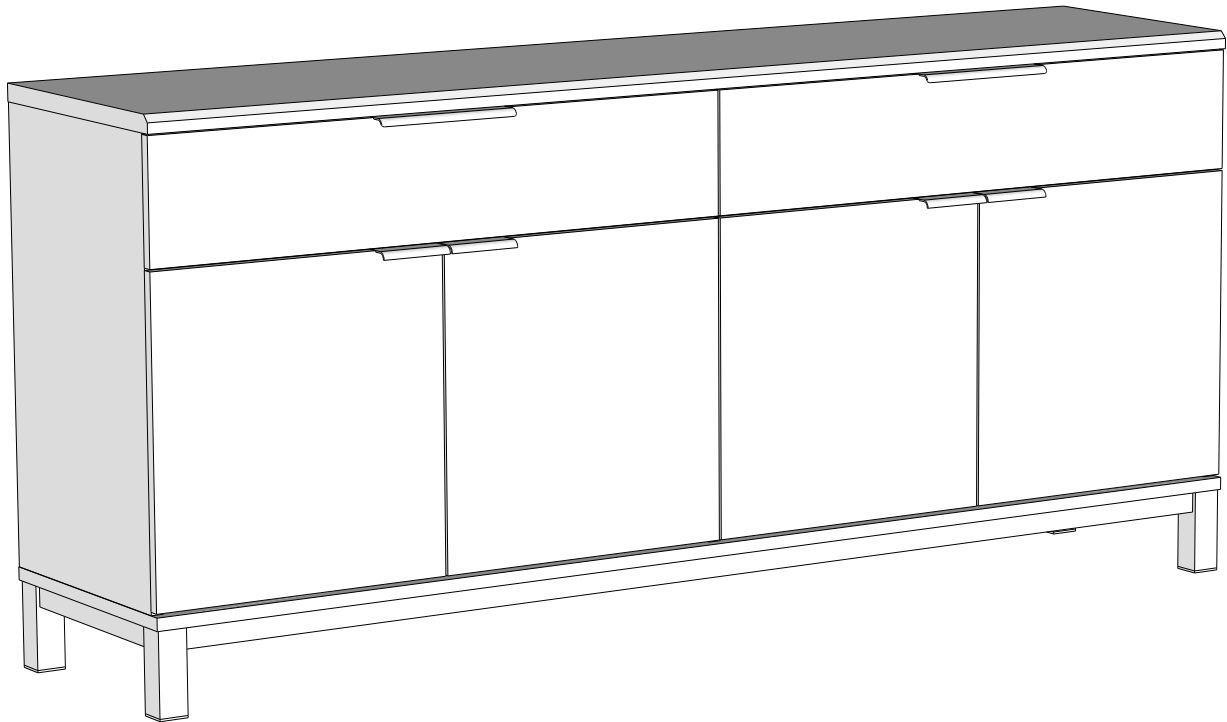

# NEXT

BRONX / BRONX BLACK / BRONX GREY / BRONX WHITE SUPERWIDE SIDEBOARD  
K78099/358543/N50822/700893  
Assembly instructions

**Actual product size**  
H78 x W170 x D39 cm