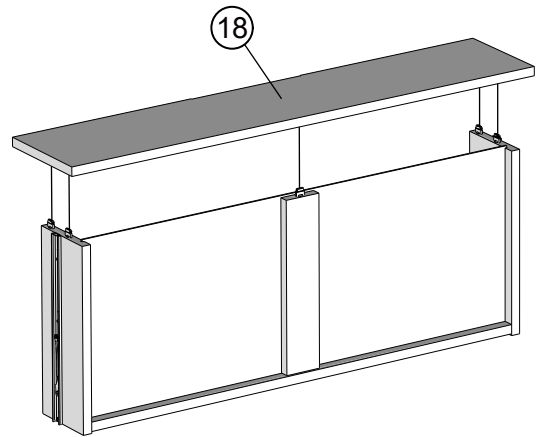

# NEXT

BRONX / BRONX BLACK / BRONX GREY / BRONX WHITE SUPERWIDE SIDEBOARD  
K78099/358543/N50822/700893  
Assembly instructions

16

x2

17

x2

18

Note: Drawer will be permanently assembled once panel (17) and panel (18) are fitted.