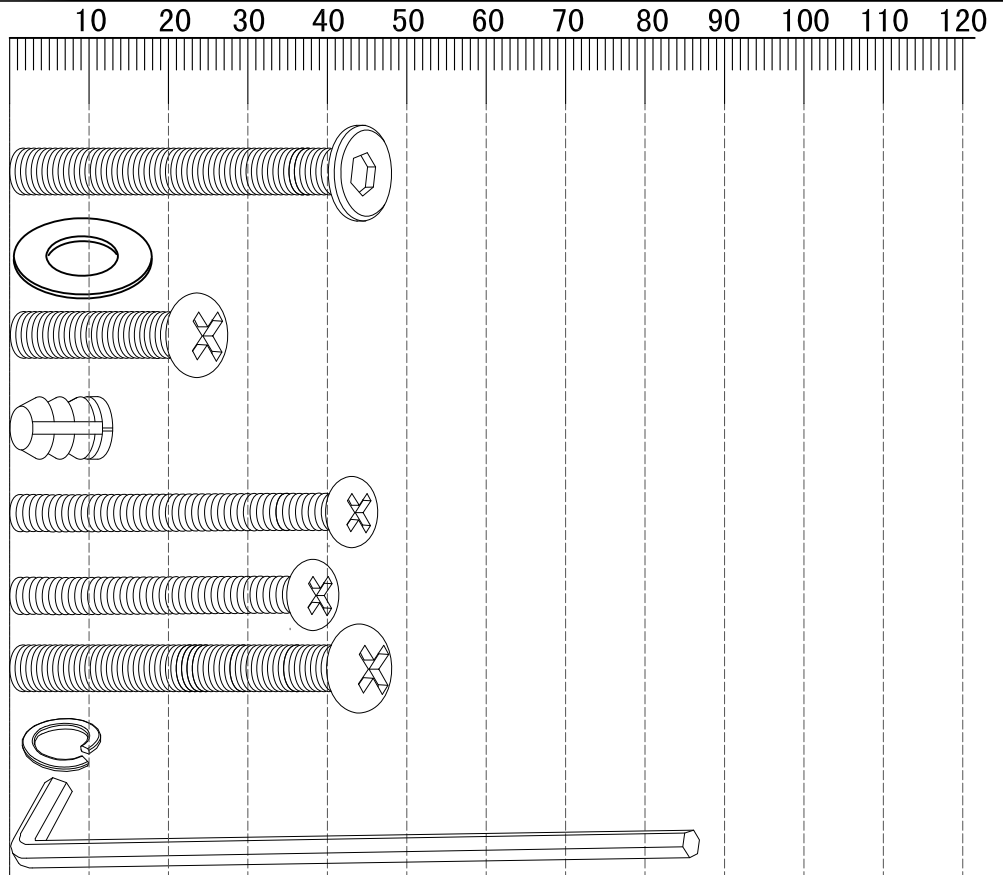

Ref	Dimensions	Visal	Qty	Ctn
1	Headboard		1	1
2	Wing		2	2
3	Footboard		1	3
4	Side Rails		2	4

Ref	Dimensions	Visal	Qty	Ctn
5	Brackets		2	4
6	Center Support		1	4
7	Support legs (170mm-260mm)		2	4
8	Slats		32	5

Assembly instructions

Ref	Dimensions	Qty
A	M8x40	6
B	M8x19	30
C	M8x20	22
D	M6x13	8
E	M6x40	4
F	M6x35	4
G	M8x40	2
H	M8	4
I	M5	2

(Items not shown scale)

NOT SUPPLIED

Assembly instructions

1

Ax6 M8x40mm

Bx6 M8x19mm