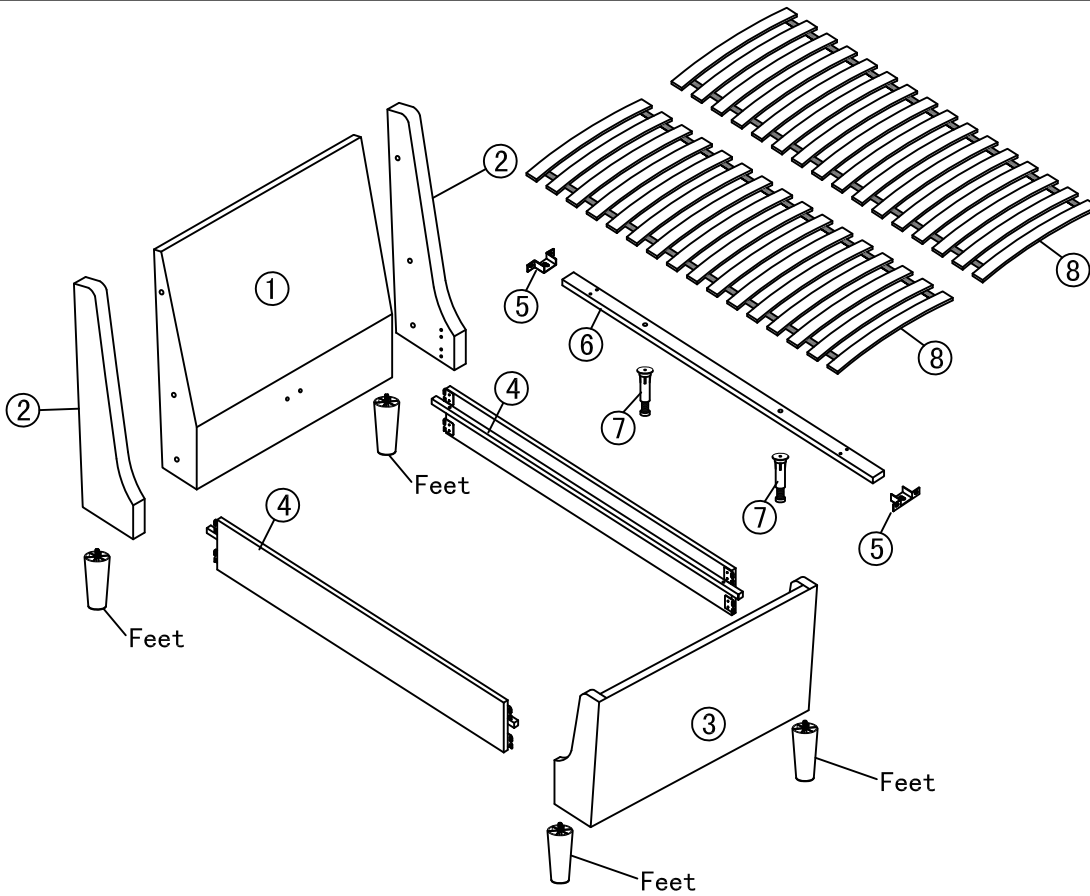

Assembly instructions

Components supplied. Please use this guide if you require replacement parts.

Ref	Dimensions	Visal	Qty	Ctn
1	Headboard		1	1
2	Wing		2	2
3	Footboard		1	3
4	Side Rails		2	4

Ref	Dimensions	Visal	Qty	Ctn
5	Brackets		2	4
6	Center Support		1	4
7	Support legs (170mm-260mm)		2	4
8	Slats		32	5