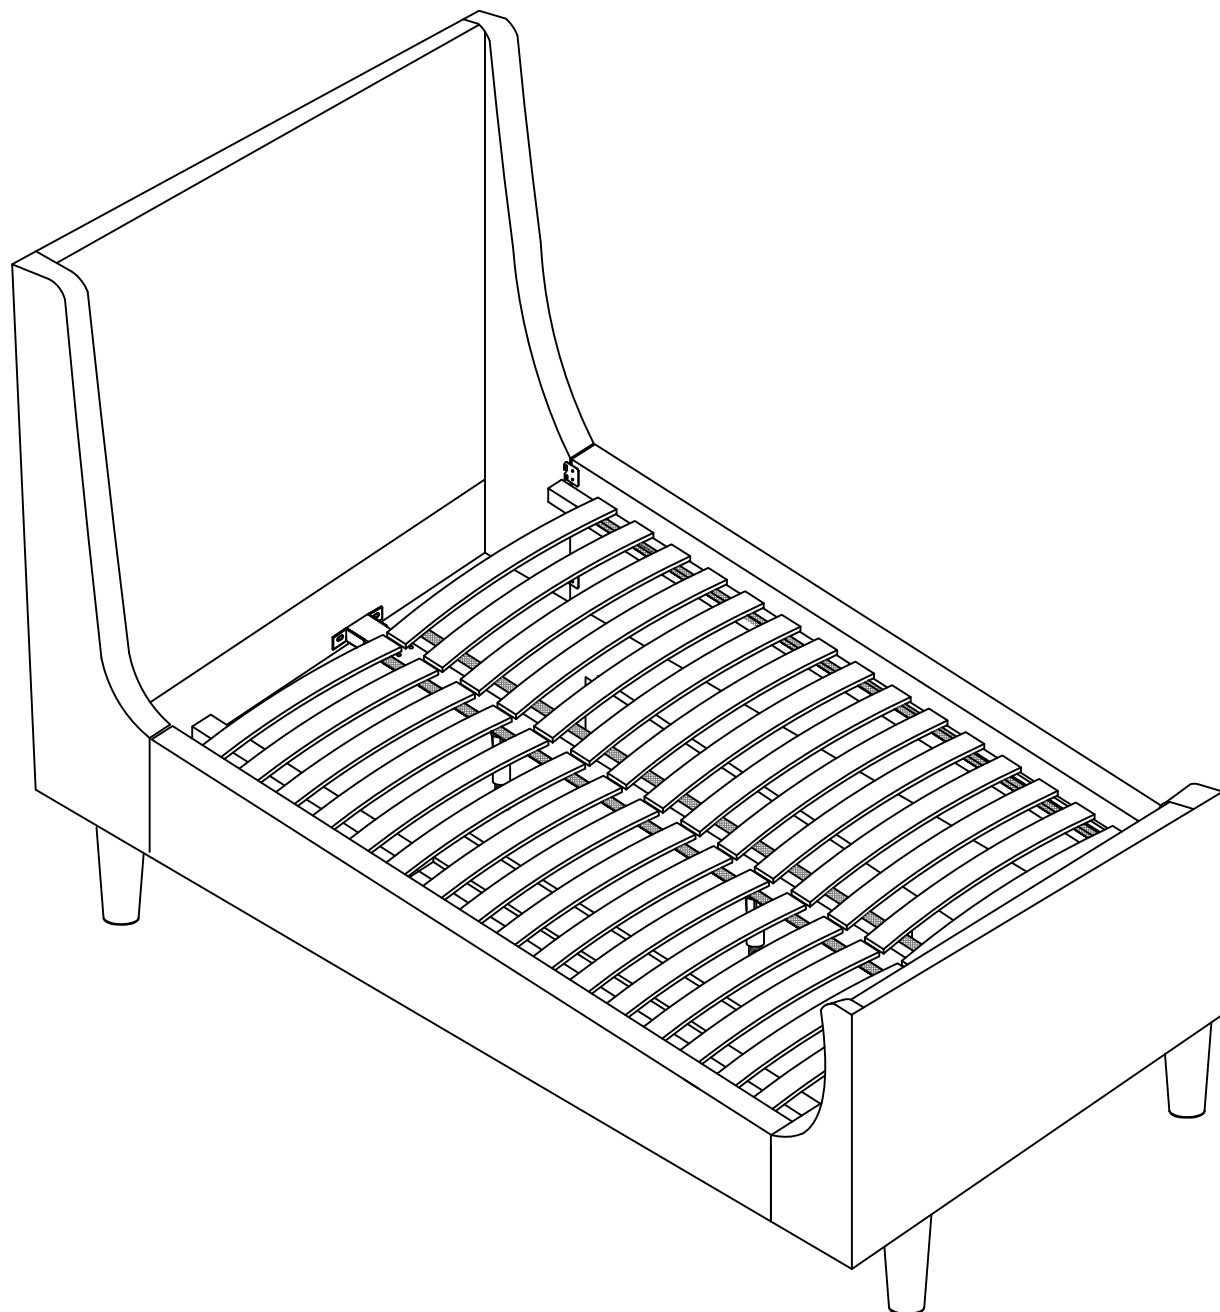

next
HOME

Then just give us a call on 0333 777 8999 and we'll sort out a pick up time for you.

next

GREENWICH BED KING

467544/727807/423189/977404/466294

Assembly instructions

Actual product size

W164cm X L237cm X H105cm