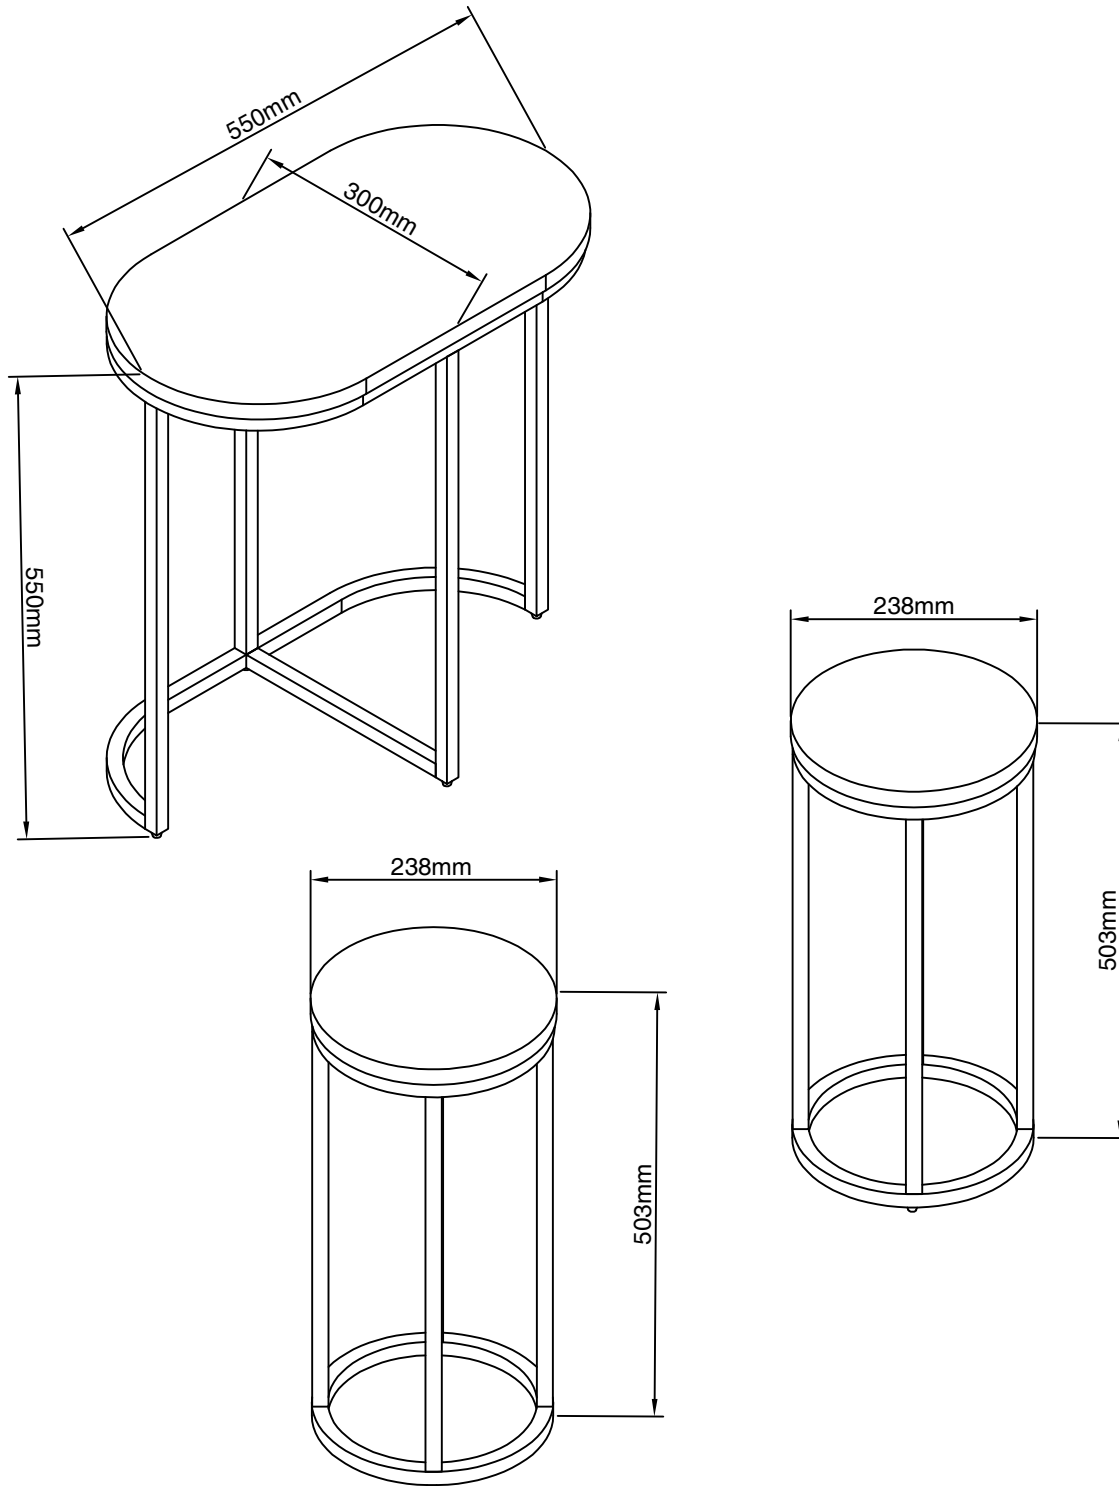

next

BRONX 3 PIECE NEST

858847

Assembly instructions

Actual product size

H55 x W55x D30cm

H50.5 x W24x D24cm

Need Help ?

Ref	Dimensions	Visual	Qty	Ctn
1	55 x 55cm		1	1
2	50.5 x 24cm		2	1

next

BRONX 3 PIECE NEST
858847

Actual product size
H55 x W55x D30cm
H50.5 x W24x D24cm

Warnings

We suggest you retain these instructions for future reference.