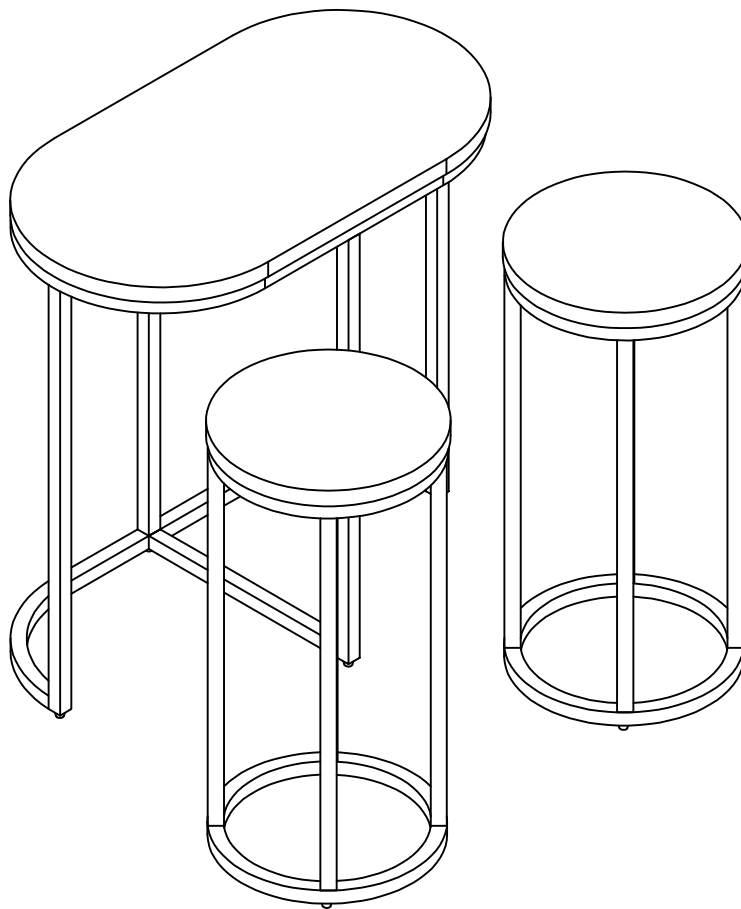

next

BRONX 3 PIECE NEST

858847

Assembly instructions

Actual product size

H55 x W55x D30cm

H50.5 x W24x D24cm

Need Help ?

Ref	Dimensions	Visual	Qty	Ctn
1	55 x 55cm		1	1
2	50.5 x 24cm		2	1

next

BRONX 3 PIECE NEST
858847

Actual product size
H55 x W55x D30cm
H50.5 x W24x D24cm

Warnings

We suggest you retain these instructions for future reference.