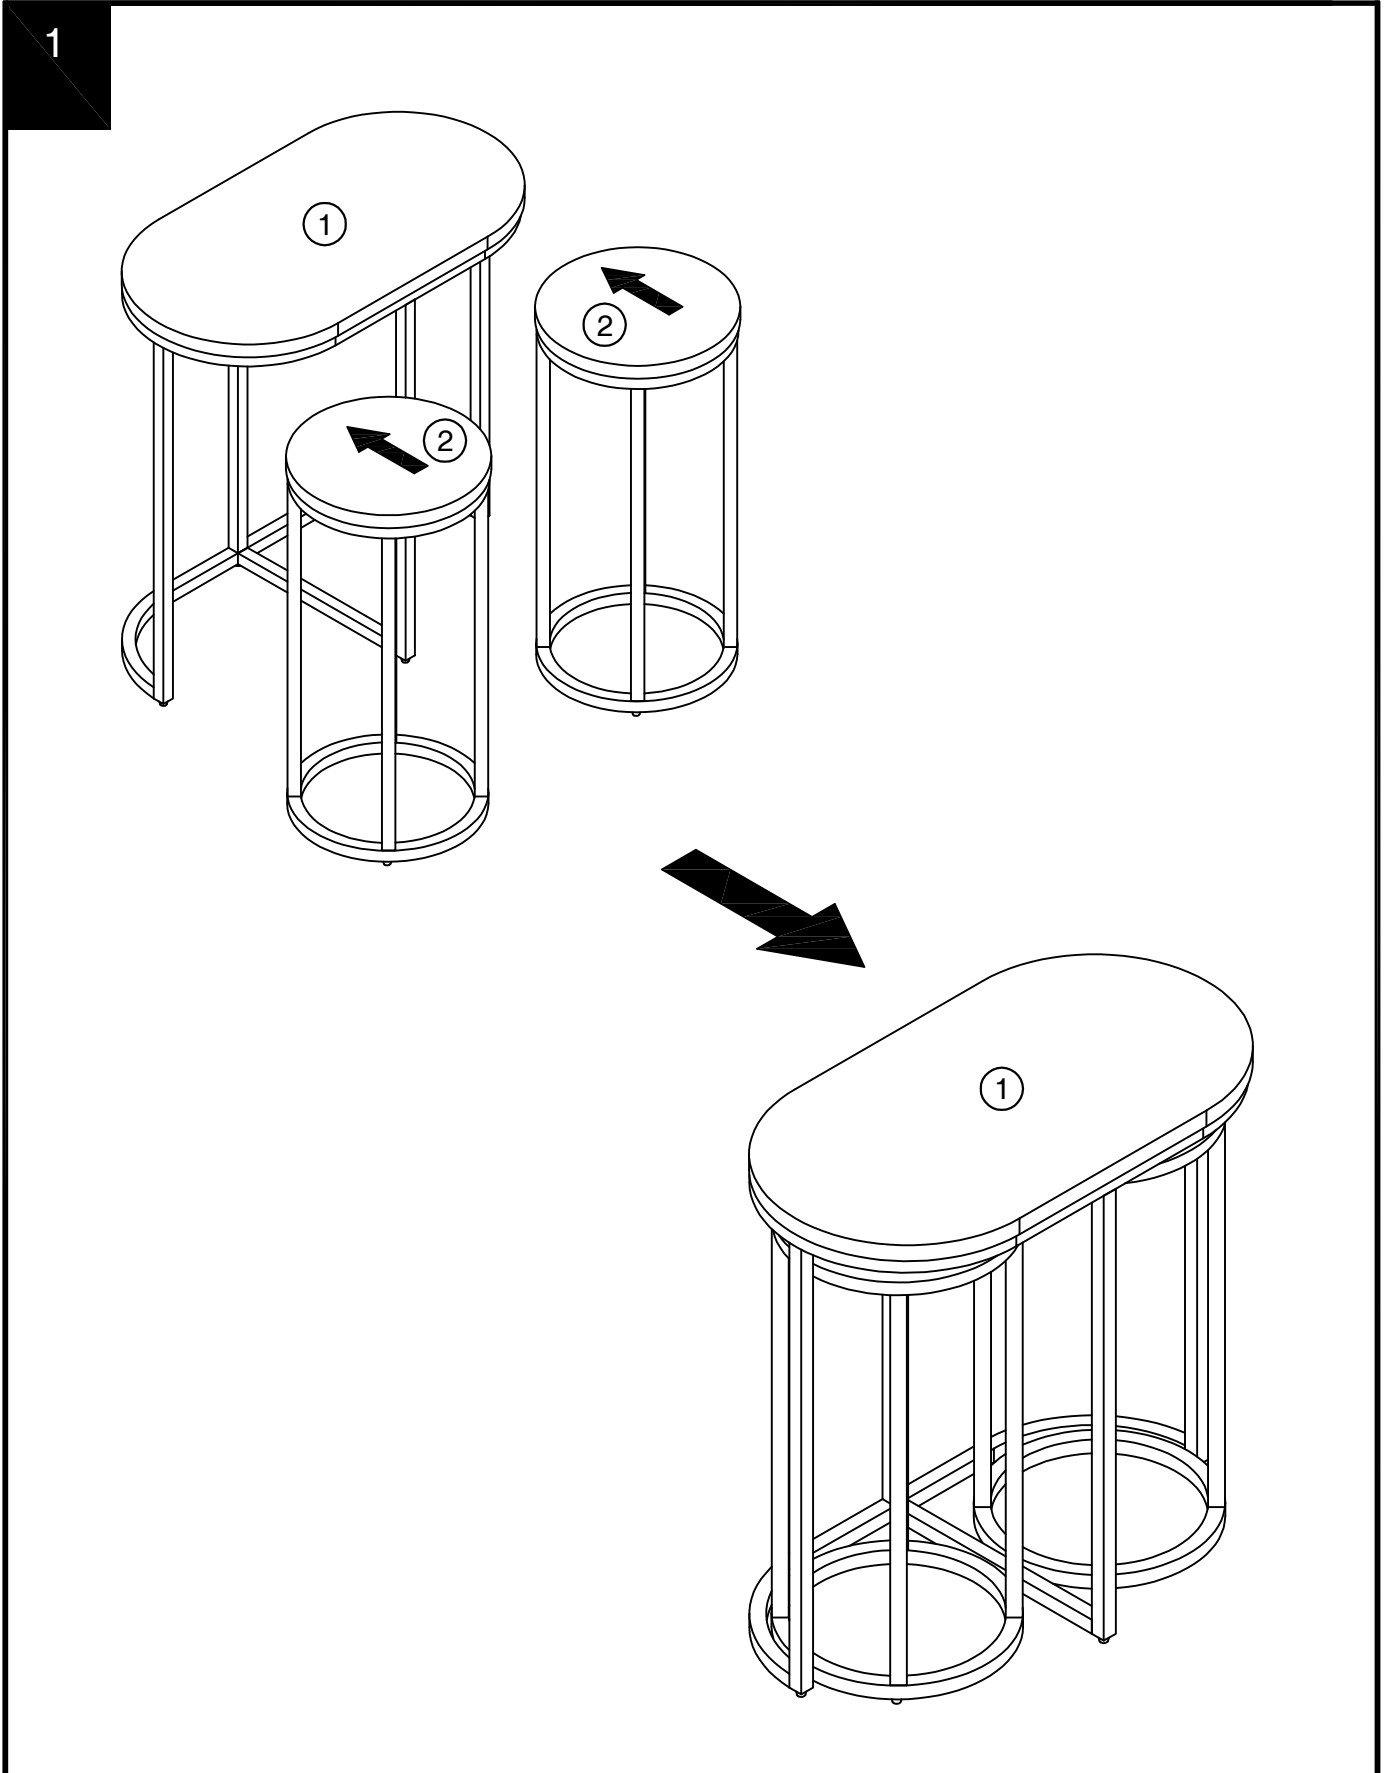

next

BRONX 3 PIECE NEST

858847

Assembly instructions

Actual product size

H55 x W55x D30cm

H50.5 x W24x D24cm

Need Help ?

Ref	Dimensions	Visual	Qty	Ctn
1	55 x 55cm		1	1
2	50.5 x 24cm		2	1

next

BRONX 3 PIECE NEST
858847

Actual product size
H55 x W55x D30cm
H50.5 x W24x D24cm

Warnings

We suggest you retain these instructions for future reference.