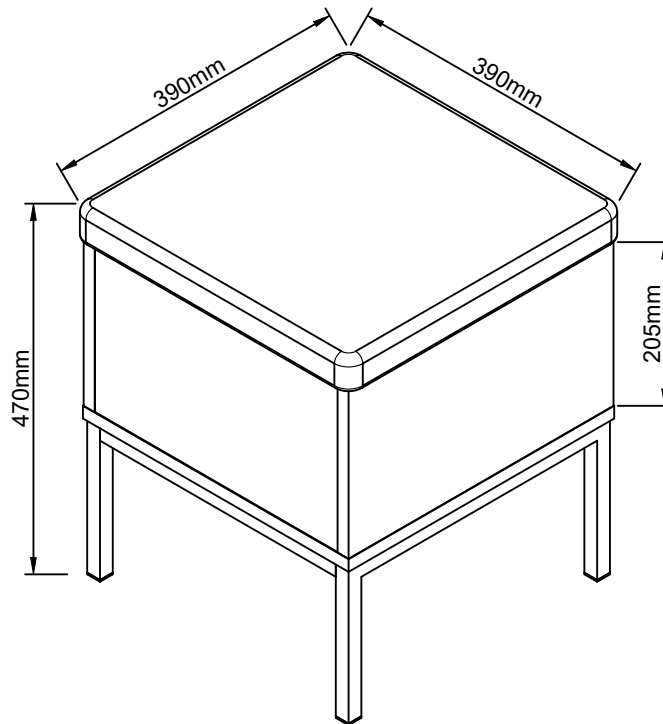

MAXIMUM
LOCK

TURN
TO UNLOCK

UNLOCKED

NEXT

BRONX /BRONX GREY STORAGE STOOL
902485/C85361

Actual product size
H47 x W39 x D39cm

NEXT

BRONX /BRONX GREY STORAGE STOOL
902485/C85361