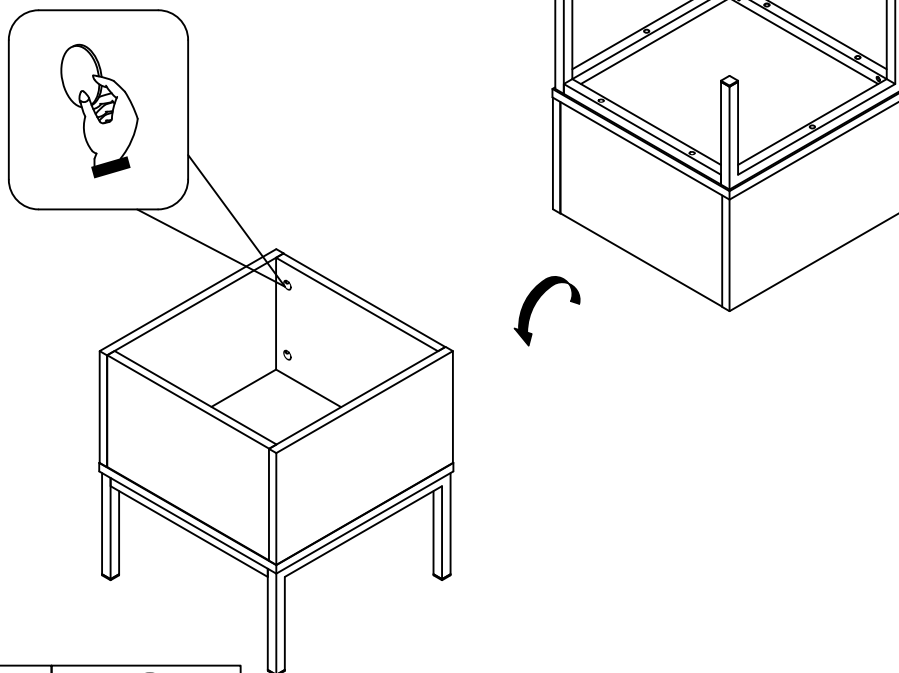

NEXT

BRONX /BRONX GREY STORAGE STOOL

902485/C85361

Assembly instructions

5

T1	N/A	1	
V50	Ø6 x 28mm	6	

6

O1	Ø25mm	8