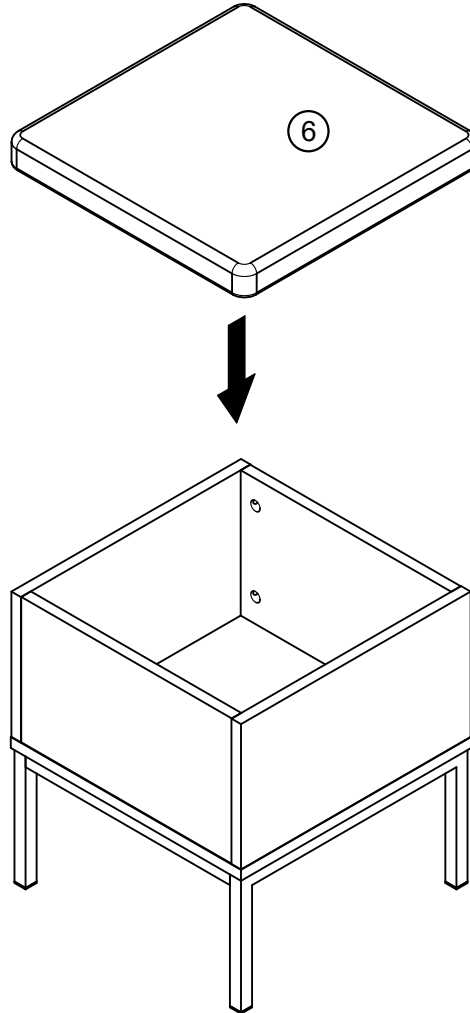

6

O1	Ø25mm	8	
----	-------	---	---

NEXT

BRONX /BRONX GREY STORAGE STOOL 902485/C85361 Assembly instructions

7

WHEN LOOSENING THE CAM

TURN THE CAM IN A COUNTERCLOCKWISE DIRECTION
UNTIL THE ARROW POINTS IN THE POSITION SHOWN
IN THE DIAGRAMS BELOW

MAXIMUM
LOCK

TURN
TO UNLOCK

UNLOCKED

NEXT

BRONX /BRONX GREY STORAGE STOOL
902485/C85361

Actual product size
H47 x W39 x D39cm

NEXT

BRONX /BRONX GREY STORAGE STOOL
902485/C85361