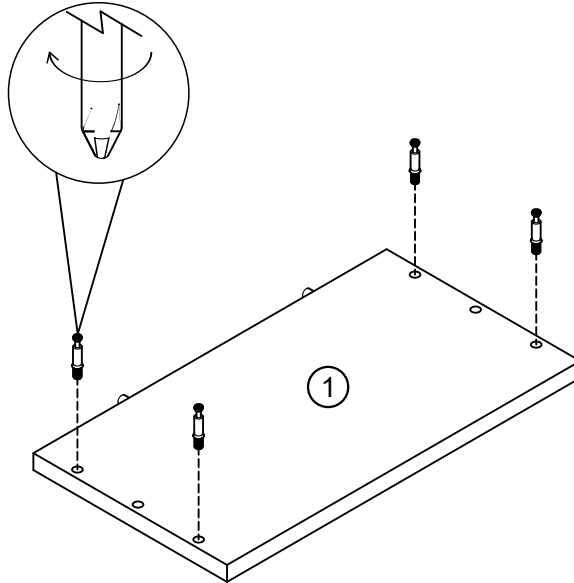

NEXT

BRONX /BRONX GREY STORAGE STOOL 902485/C85361 Assembly instructions

1

X2

B12	Ø7.5 x 33mm	8		 not supplied

2