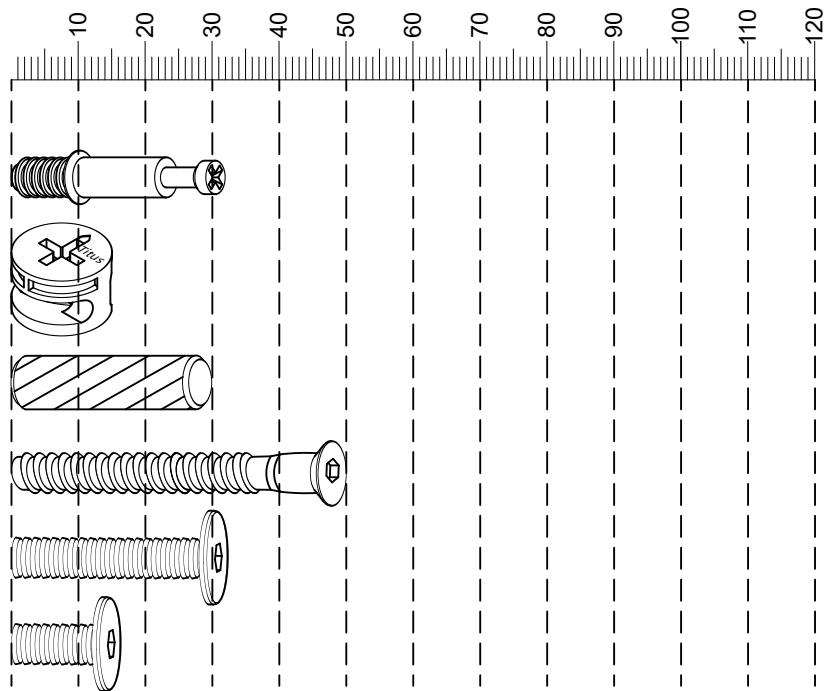

NEXT

BRONX /BRONX GREY STORAGE STOOL 902485/C85361 Assembly instructions

Fixtures and fittings supplied (actual size)

Ref	Dimensions	Qty	Spare Qty
B12	Ø7.5 x 33mm	8	1
B3	Ø15 x 12mm	8	1
D5	Ø8 x 30mm	N/A	2
Y8	Ø6 x 50mm	6	1
V50	Ø6 x 28mm	6	1
V35	Ø6 x 12mm	4	1

Fixtures and fittings supplied (not to scale)

Ref	Dimensions	Qty	Spare Qty	Visual
O1	Ø25mm	8	1	
T1	N/A	1	N/A