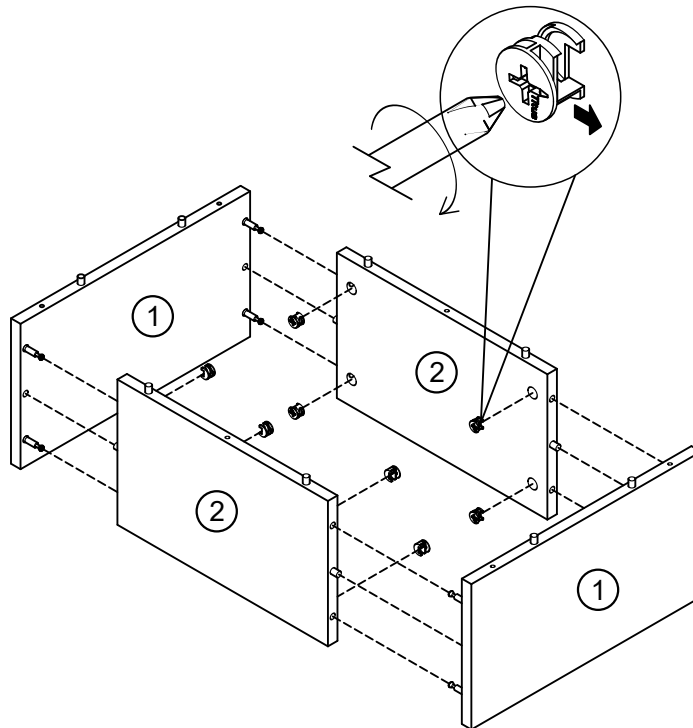

B3	Ø15 x 12mm	8		 not supplied