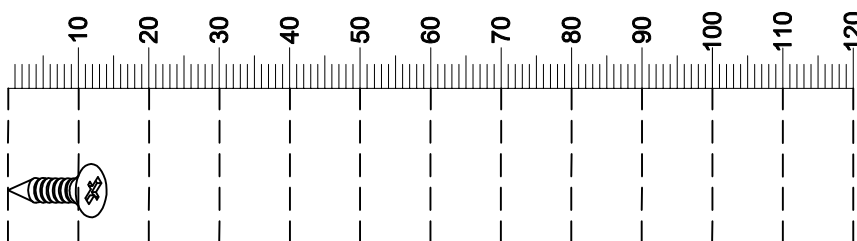

Ref	Dimensions	Visual	Qty	Ctn
1	75.5x198.5cm		1	1
2	75.5x198.5cm		1	1

Fixtures and fittings supplied (actual size)

Ref	Dimensions	Qty	Spare Qty
U31	Ø3 x 14mm	N/A	N/A

Fixtures and fittings supplied (not to scale)