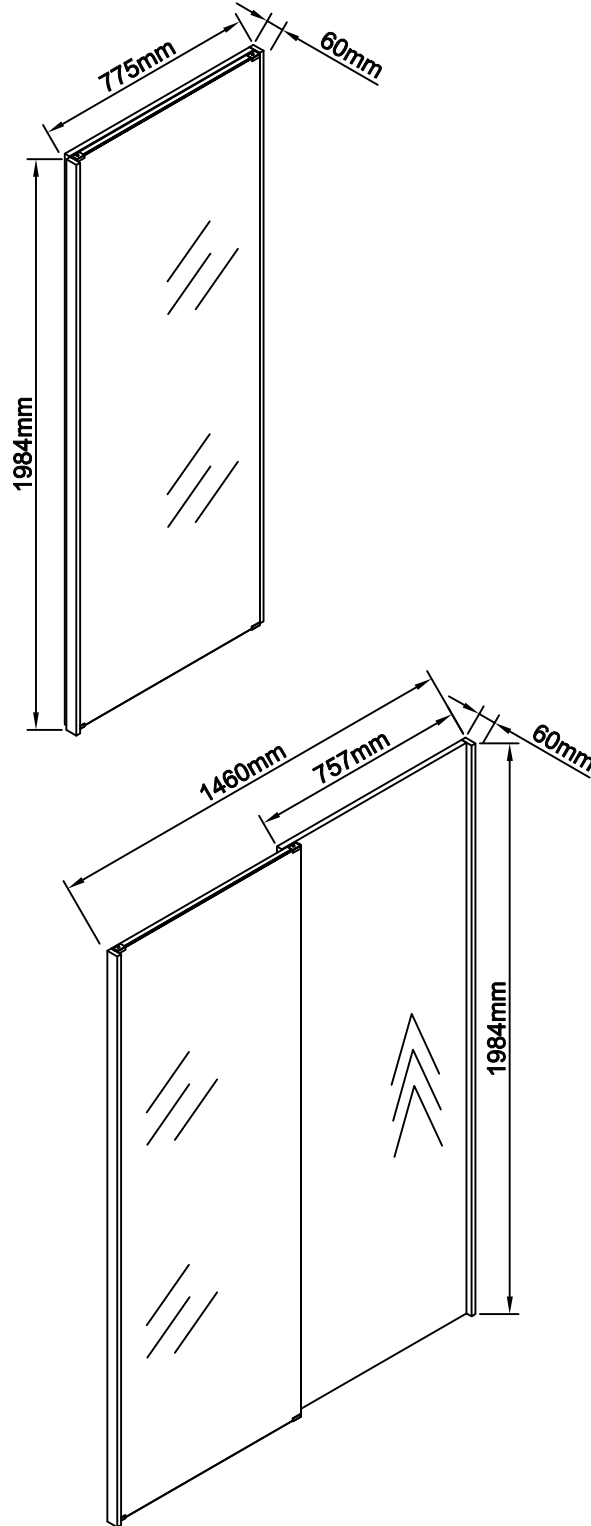

Ref	Dimensions	Visual	Qty	Ctn
1	75.5x198.5cm		1	1
2	75.5x198.5cm		1	1

Fixtures and fittings supplied (actual size)

Ref	Dimensions	Qty	Spare Qty
U31	Ø3 x 14mm	N/A	N/A

Fixtures and fittings supplied (not to scale)

Ref	Dimensions	Qty	Spare Qty	Visual
N27	N/A	N/A	N/A	

1

next

BRONX / BRONX GREY + MIRROR 1.5M SLIDING WARDROBE DOORS
919110 / T76990

Actual product size
H198.5 x W77.5 x D6cm
H198.5 x W146 x D6cm

Warnings

We suggest you retain these instructions for future reference.