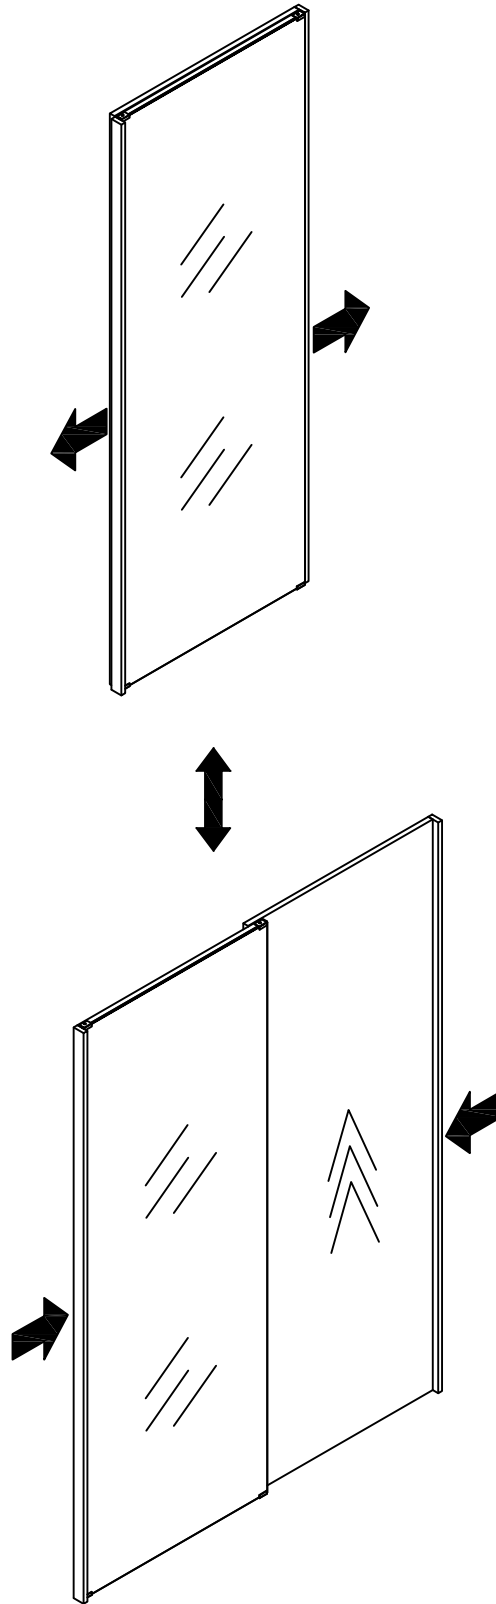

Ref	Dimensions	Visual	Qty	Ctn
1	75.5x198.5cm		1	1
2	75.5x198.5cm		1	1

Fixtures and fittings supplied (actual size)

Ref	Dimensions	Qty	Spare Qty
U31	Ø3 x 14mm	N/A	N/A

Fixtures and fittings supplied (not to scale)

Ref	Dimensions	Qty	Spare Qty	Visual
N27	N/A	N/A	N/A	

1

next

BRONX / BRONX GREY + MIRROR 1.5M SLIDING WARDROBE DOORS
919110 / T76990

Actual product size
H198.5 x W77.5 x D6cm
H198.5 x W146 x D6cm

Warnings

We suggest you retain these instructions for future reference.