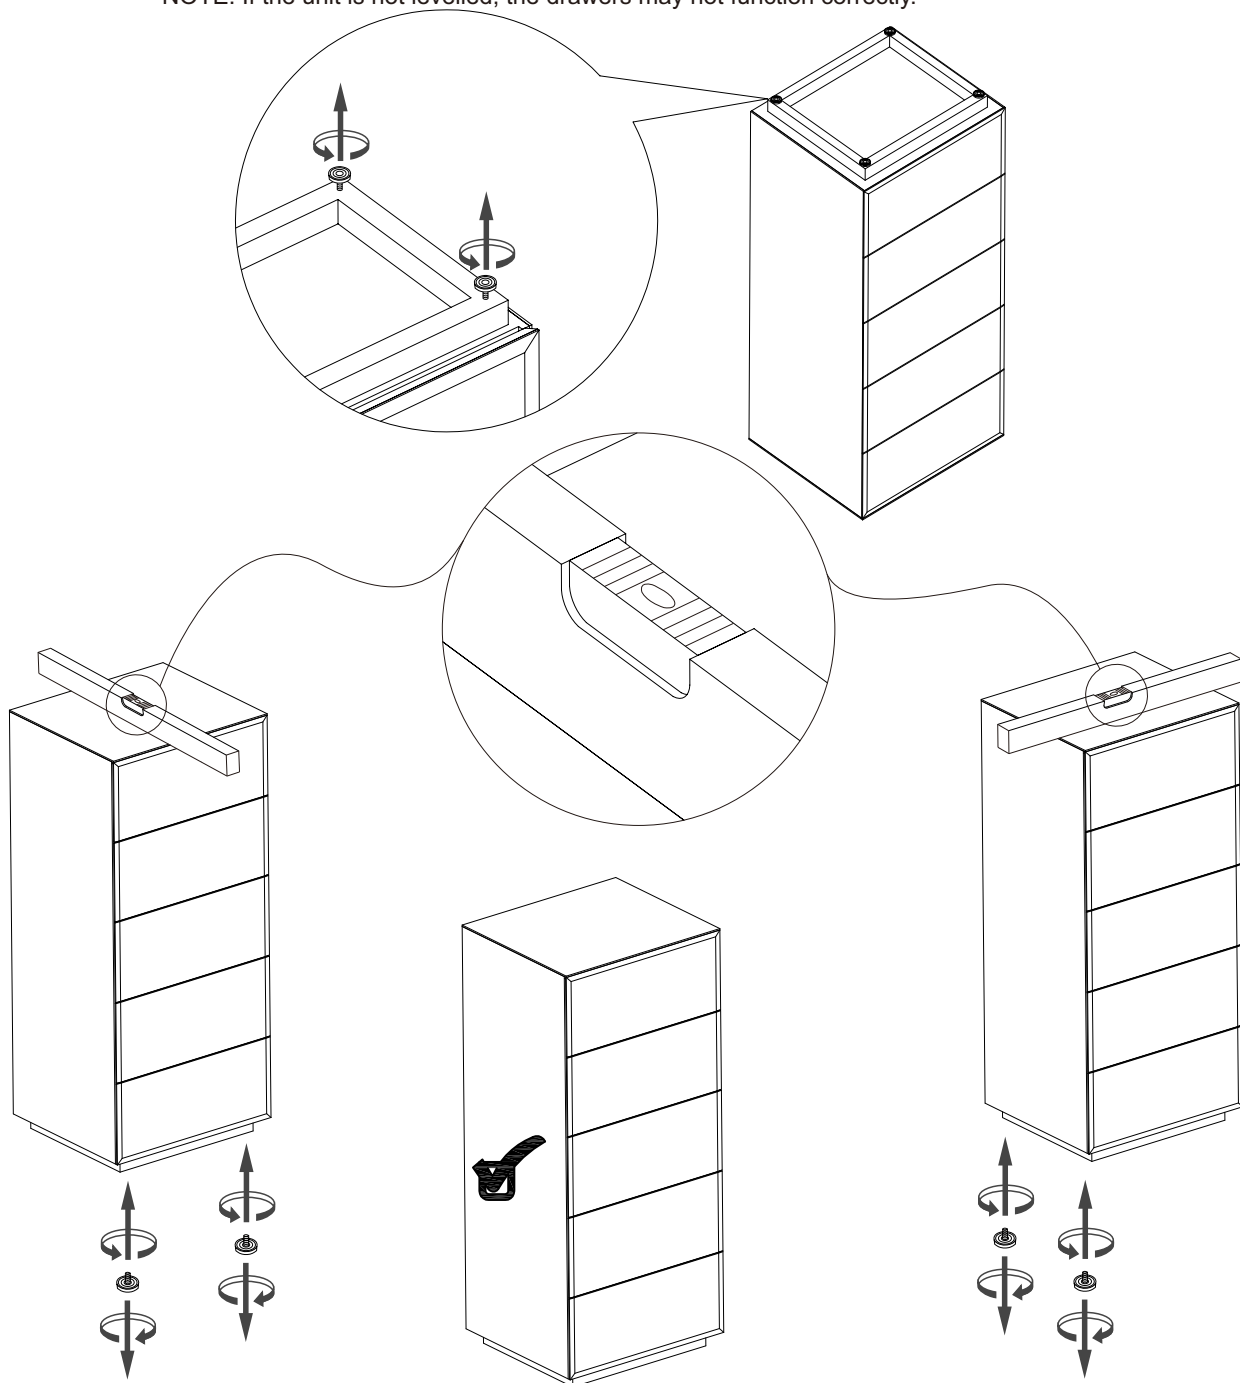

You can write to us at

Home Customer services
Next Retail Ltd,
Desford Road
Leicester
LE19 4AT

**To view our full furniture range please visit
www.next.co.uk**

PRODUCT SUPPLIED WITH WALL FIXING STRAPS

1

If your floor is not level, the feet on the unit should be adjusted to prevent it from rocking. Place the unit in its final position and unscrew any feet that are not in full contact with the floor. The unit should then be checked for level in left-right and front-back directions with a spirit level and further adjustments made as required.
NOTE: If the unit is not levelled, the drawers may not function correctly.

2

To remove drawers:

3

To replace drawers:

4

Once the item is in its final position, correct the fit of the drawers if required:

- To RAISE the drawer side, push up and back on the white plastic pad.
- To LOWER the drawer side, pull the plastic pad forward.