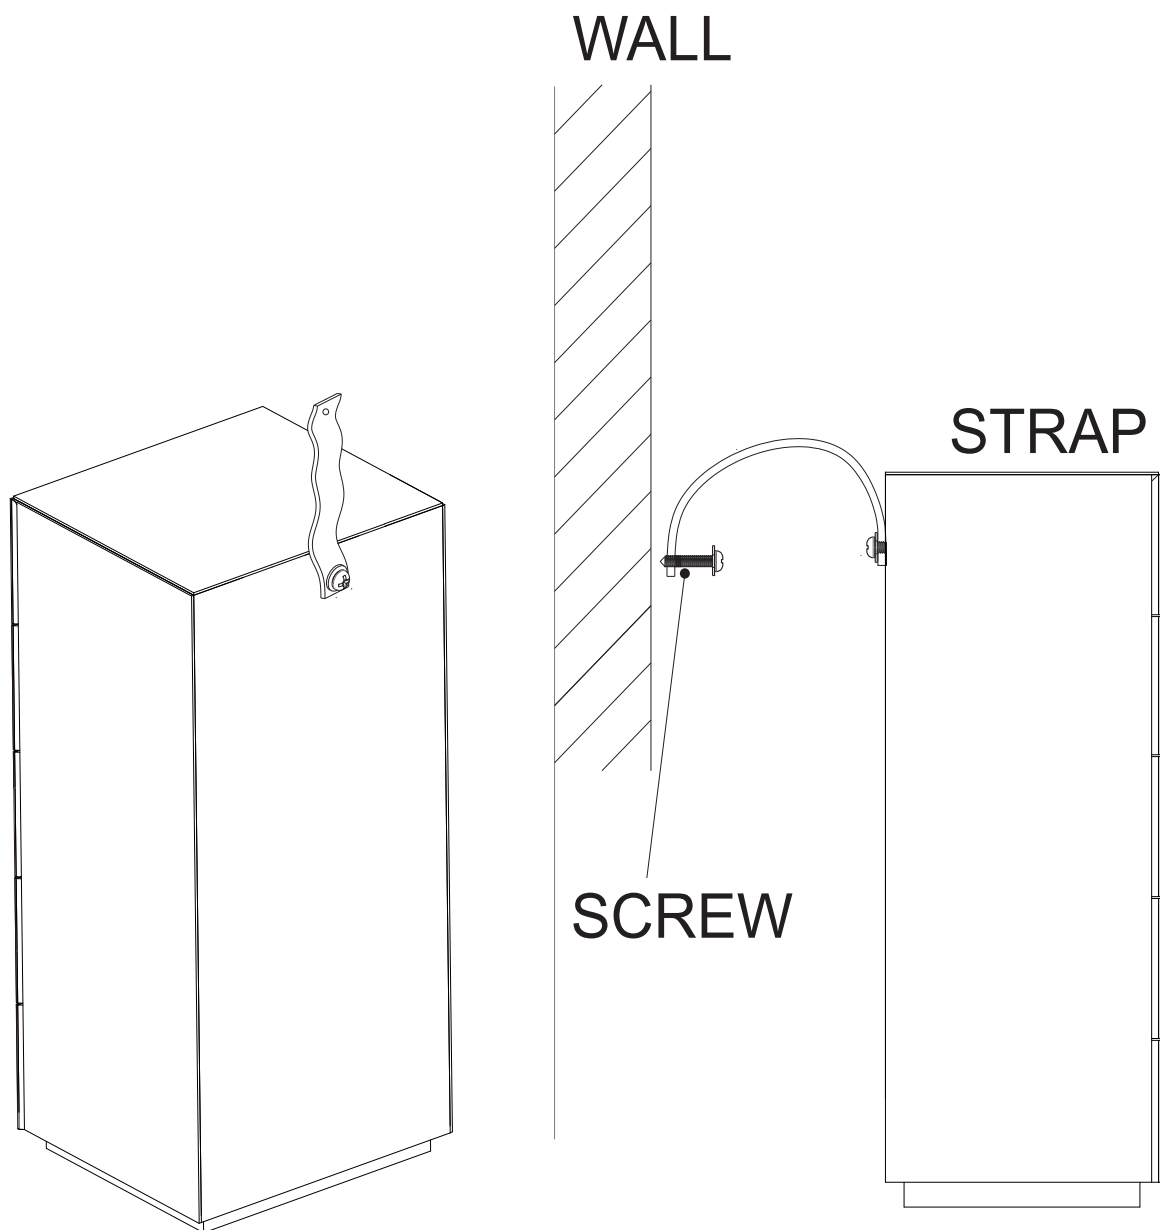

2

To remove drawers:

3

To replace drawers:

4

Once the item is in its final position, correct the fit of the drawers if required:

- To RAISE the drawer side, push up and back on the white plastic pad.
- To LOWER the drawer side, pull the plastic pad forward.

1

2

5

We recommend the use of the wall strap provided for safety reasons. Wall fixing are not included please source suitable fixing for your wall type. If in doubt, please consult a qualified tradesperson. **WARNING:** Always ensure the wall to be drilled is free from hidden electrical wires, water and gas pipes.

next

SLOANE TALL CHEST

927378/927518/100566

Assembly instructions

Actual product size
H124 x W50 x D44cm