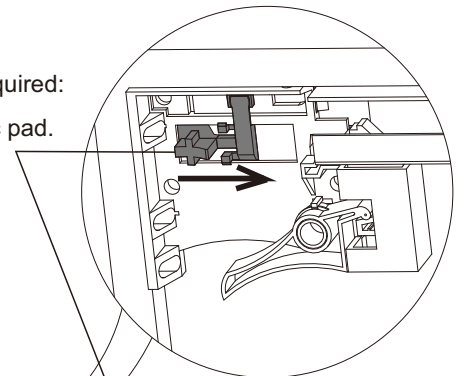

You can write to us at

Home Customer services
Next Retail Ltd,
Desford Road
Leicester
LE19 4AT

**To view our full furniture range please visit
www.next.co.uk**

PRODUCT SUPPLIED WITH WALL FIXING STRAPS

1

If your floor is not level, the feet on the unit should be adjusted to prevent it from rocking. Place the unit in its final position and unscrew any feet that are not in full contact with the floor. The unit should then be checked for level in left-right and front-back directions with a spirit level and further adjustments made as required.
NOTE: If the unit is not levelled, the drawers may not function correctly.

2

To remove drawers:

3

To replace drawers:

4

Once the item is in its final position, correct the fit of the drawers if required:

- To RAISE the drawer side, push up and back on the white plastic pad.
- To LOWER the drawer side, pull the plastic pad forward.

1

2

5

We recommend the use of the wall strap provided for safety reasons. Wall fixing are not included please source suitable fixing for your wall type. If in doubt, please consult a qualified tradesperson. **WARNING:** Always ensure the wall to be drilled is free from hidden electrical wires, water and gas pipes.