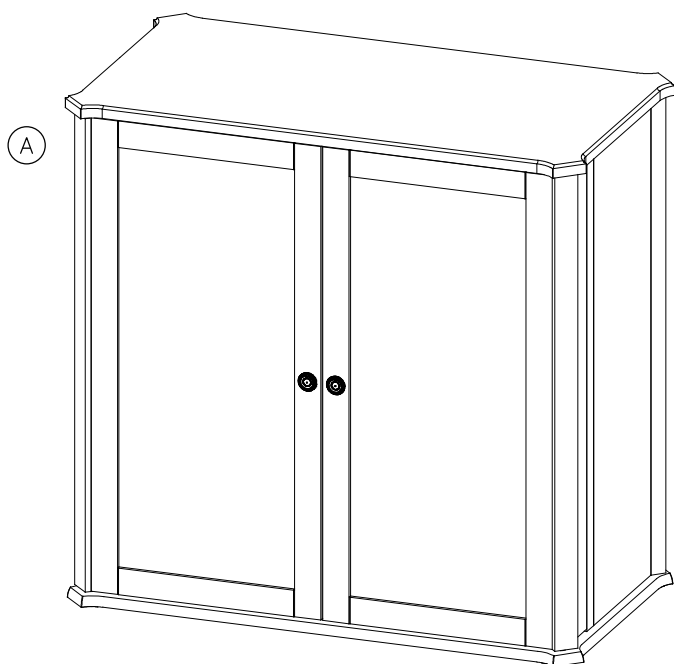

## HENSHAW DRINK CABINET HEN2600

1

2

Important note: It is essential that this product is fixed to a wall using the strap supplied.

Wall fixing is not supplied, please purchase suitable fixing for the wall