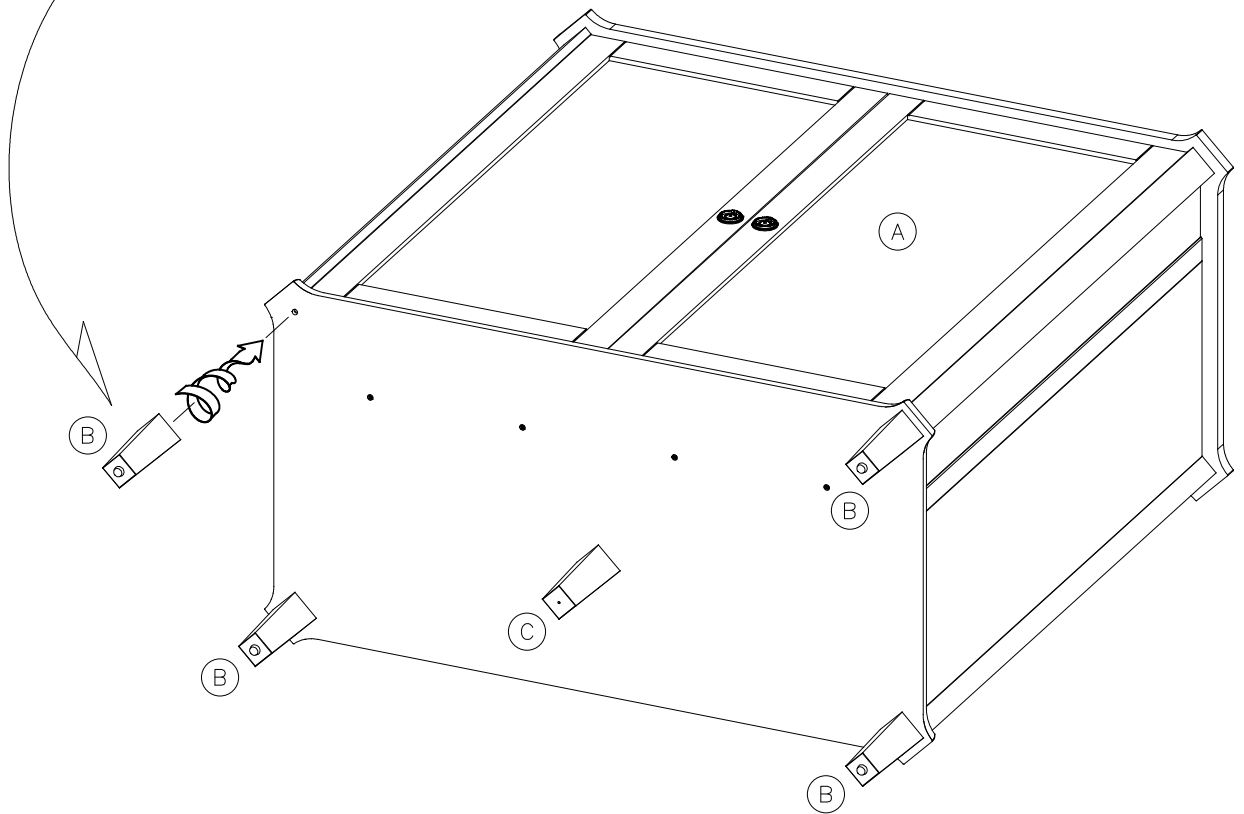

# ASSEMBLY INSTRUCTION

## HENSHAW DRINK CABINET HEN2600

1

2

Important note: It is essential that this product is fixed to a wall using the strap supplied.

Wall fixing is not supplied, please purchase suitable fixing for the wall