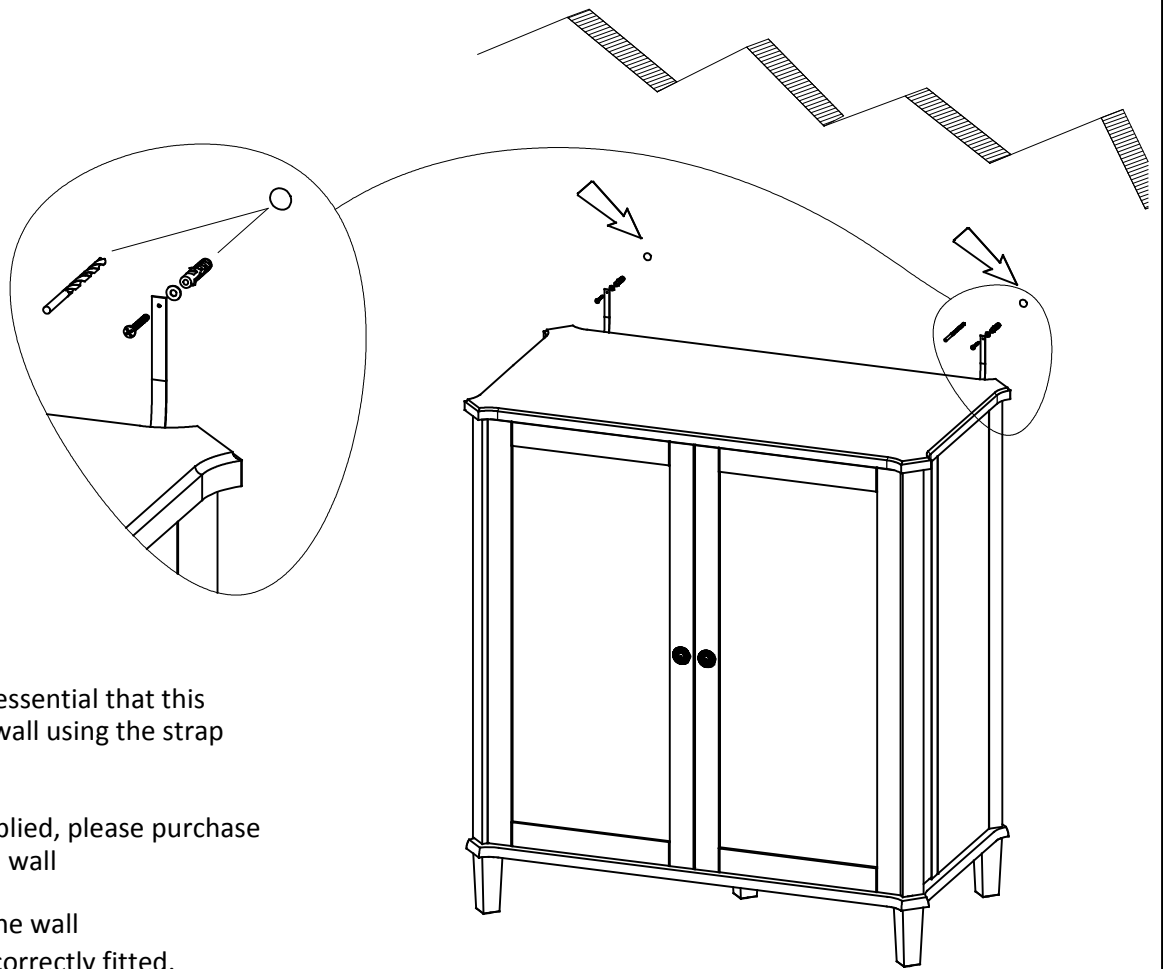

# ASSEMBLY INSTRUCTION

## HENSHAW DRINK CABINET HEN2600

1

2

Important note: It is essential that this product is fixed to a wall using the strap supplied.

Wall fixing is not supplied, please purchase suitable fixing for the wall

Always ensure that the wall Attachment strap is correctly fitted.

3