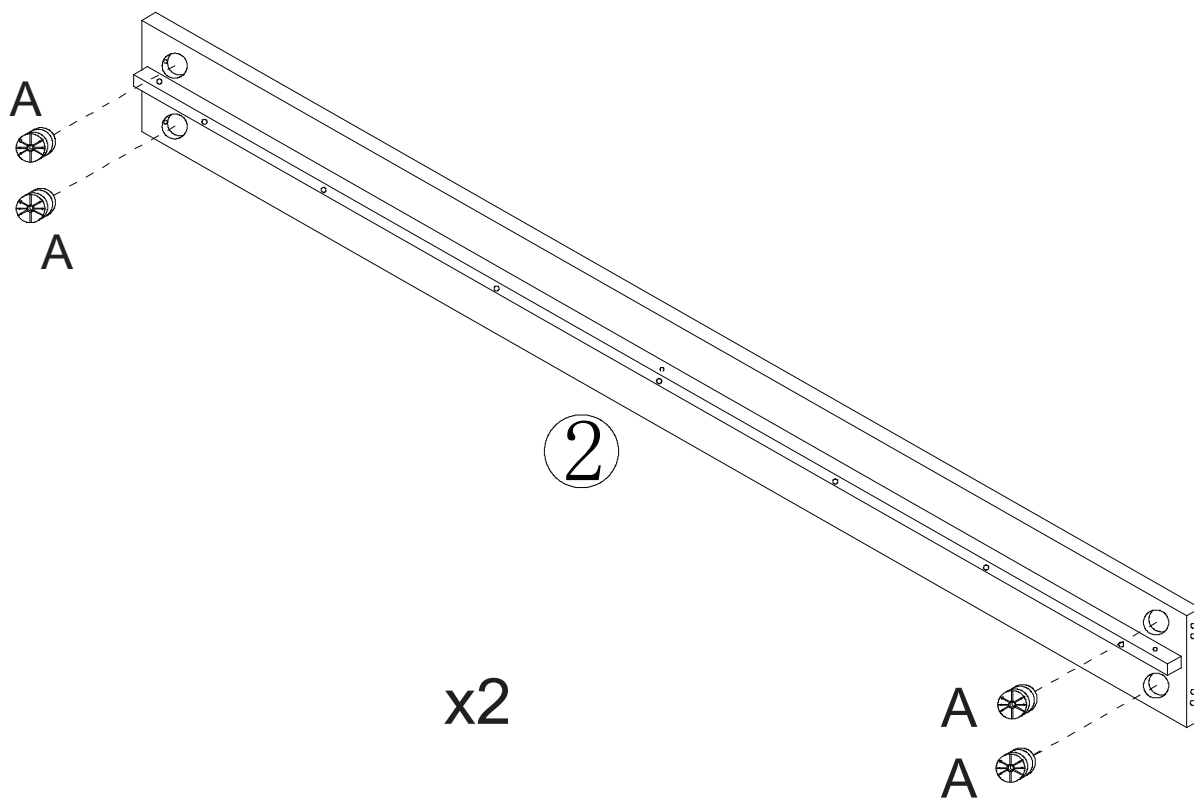

Fixtures and fittings
supplied (actual size)

| Ref | Dimensions | Quantity | * Extra Fittings |
|-----|------------|----------|------------------|
| A | 35 x 16mm | 8 | 0 |
| B | 8 x 59mm | 8 | 1 |
| C | 6 x 15mm | 8 | 1 |
| D | ∅8 x 30mm | 8 | 1 |
| E | 6 x 25mm | 6 | 1 |
| G | 61x21x4 mm | 1 | 0 |
| H | 82x27x6 mm | 1 | 0 |
| I | 6x20 mm | 2 | 0 |

SUTTON BED

972977

Assembly instructions

1

CAM BOLT

Tighten until shoulder is flush with panel. Do not overtighten or undertighten (see example below)

2

3

4

5

6

7

next

SUTTON BED
972977
Assembly instructions

Actual product size

- Small double: W134.5 x L201.5 x H96cm**
- Double: W149.5 x L201.5 x H96cm
- King: W164.5 x L211.5 x H96cm
- Super king: W194.5 x L211.5 x H96cm