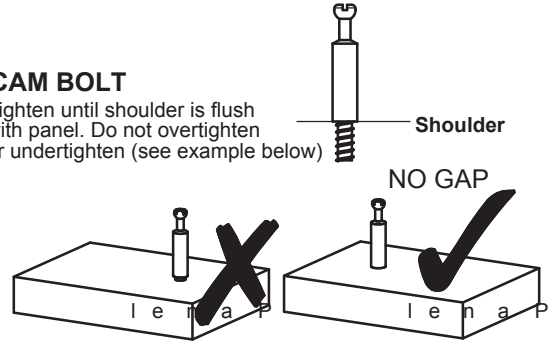

SUTTON BED

972977

Assembly instructions

1

CAM BOLT

Tighten until shoulder is flush with panel. Do not overtighten or undertighten (see example below)

2

3