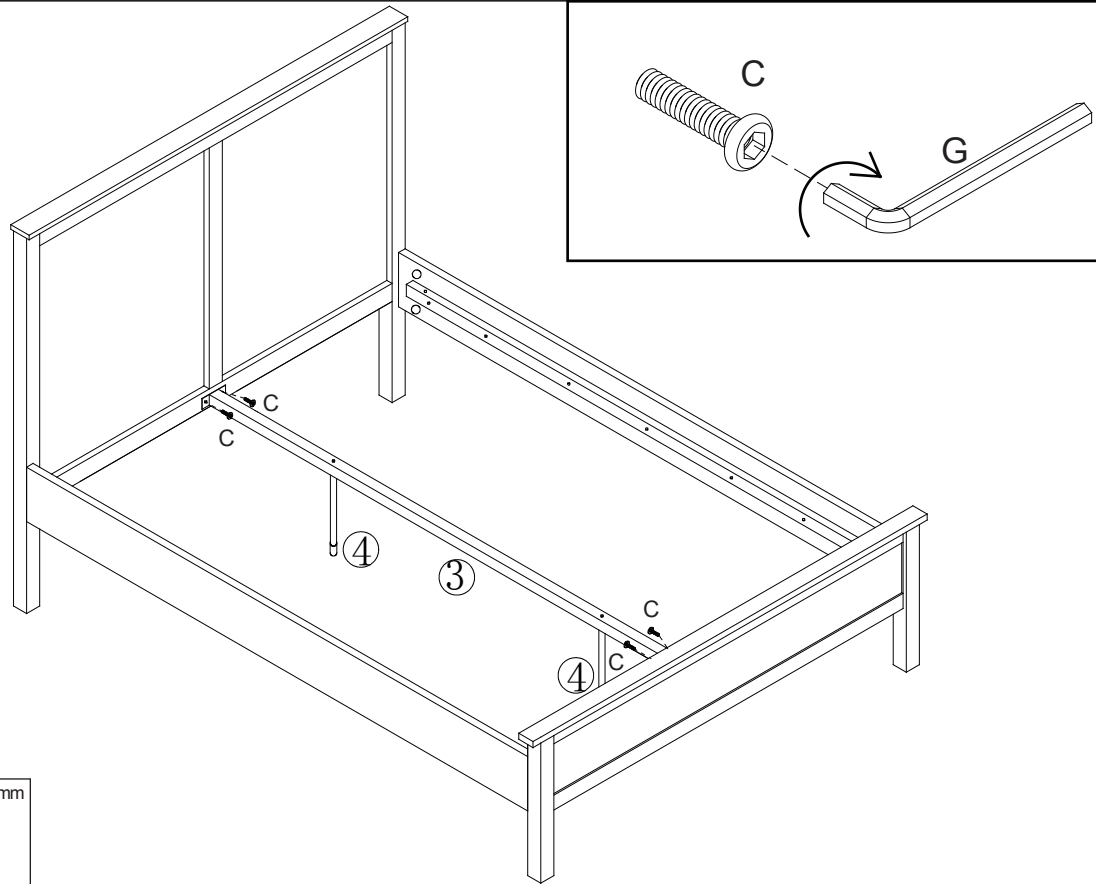

Fixtures and fittings
supplied (actual size)

| Ref | Dimensions | Quantity | * Extra Fittings |
|-----|------------|----------|------------------|
| A | 35 x 16mm | 8 | 0 |
| B | 8 x 59mm | 8 | 1 |
| C | 6 x 15mm | 8 | 1 |
| D | ∅8 x 30mm | 8 | 1 |
| E | 6 x 25mm | 6 | 1 |
| G | 61x21x4 mm | 1 | 0 |
| H | 82x27x6 mm | 1 | 0 |
| I | 6x20 mm | 2 | 0 |

SUTTON BED

972977

Assembly instructions

1

CAM BOLT

Tighten until shoulder is flush with panel. Do not overtighten or undertighten (see example below)

2

3

4

5

6

7

next

SUTTON BED
972977
Assembly instructions

Actual product size

- Small double: W134.5 x L201.5 x H96cm**
- Double: W149.5 x L201.5 x H96cm
- King: W164.5 x L211.5 x H96cm
- Super king: W194.5 x L211.5 x H96cm