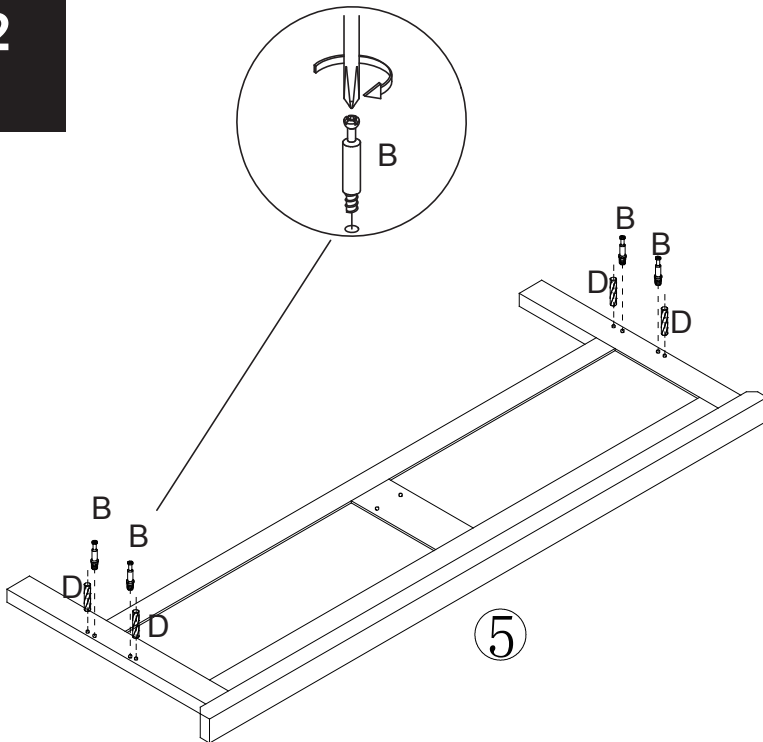

Fixtures and fittings
supplied (actual size)

| Ref | Dimensions | Quantity | * Extra Fittings |
|-----|------------|----------|------------------|
| A | 35 x 16mm | 8 | 0 |
| B | 8 x 59mm | 8 | 1 |
| C | 6 x 15mm | 8 | 1 |
| D | ∅8 x 30mm | 8 | 1 |
| E | 6 x 25mm | 6 | 1 |
| G | 61x21x4 mm | 1 | 0 |
| H | 82x27x6 mm | 1 | 0 |
| I | 6x20 mm | 2 | 0 |

SUTTON BED

972977

Assembly instructions

1

CAM BOLT

Tighten until shoulder is flush with panel. Do not overtighten or undertighten (see example below)

2

3

4

5

6

7

next

SUTTON BED
972977
Assembly instructions

Actual product size

- Small double: W134.5 x L201.5 x H96cm**
- Double: W149.5 x L201.5 x H96cm
- King: W164.5 x L211.5 x H96cm
- Super king: W194.5 x L211.5 x H96cm