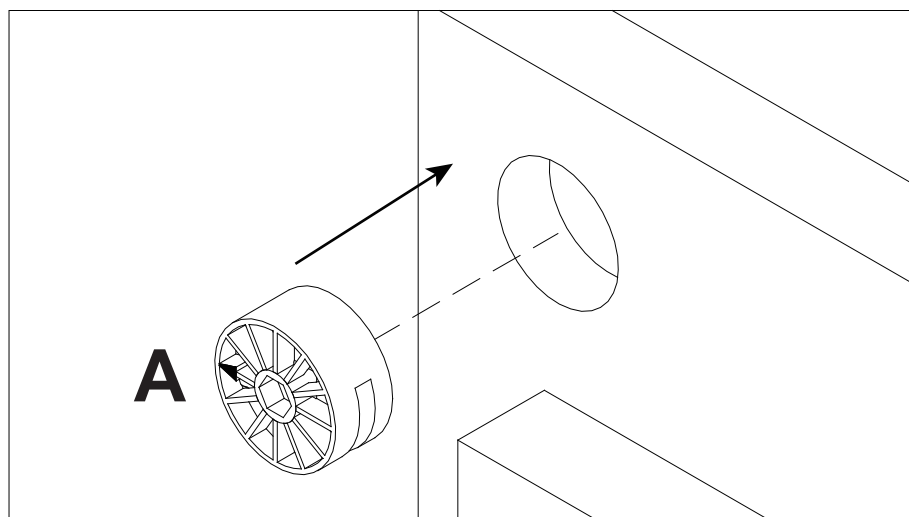

SUTTON BED

972977

Assembly instructions

1

CAM BOLT

Tighten until shoulder is flush with panel. Do not overtighten or undertighten (see example below)

2

3

4

5

6

7

next

SUTTON BED
972977
Assembly instructions

Actual product size

- Small double: W134.5 x L201.5 x H96cm**
- Double: W149.5 x L201.5 x H96cm
- King: W164.5 x L211.5 x H96cm
- Super king: W194.5 x L211.5 x H96cm