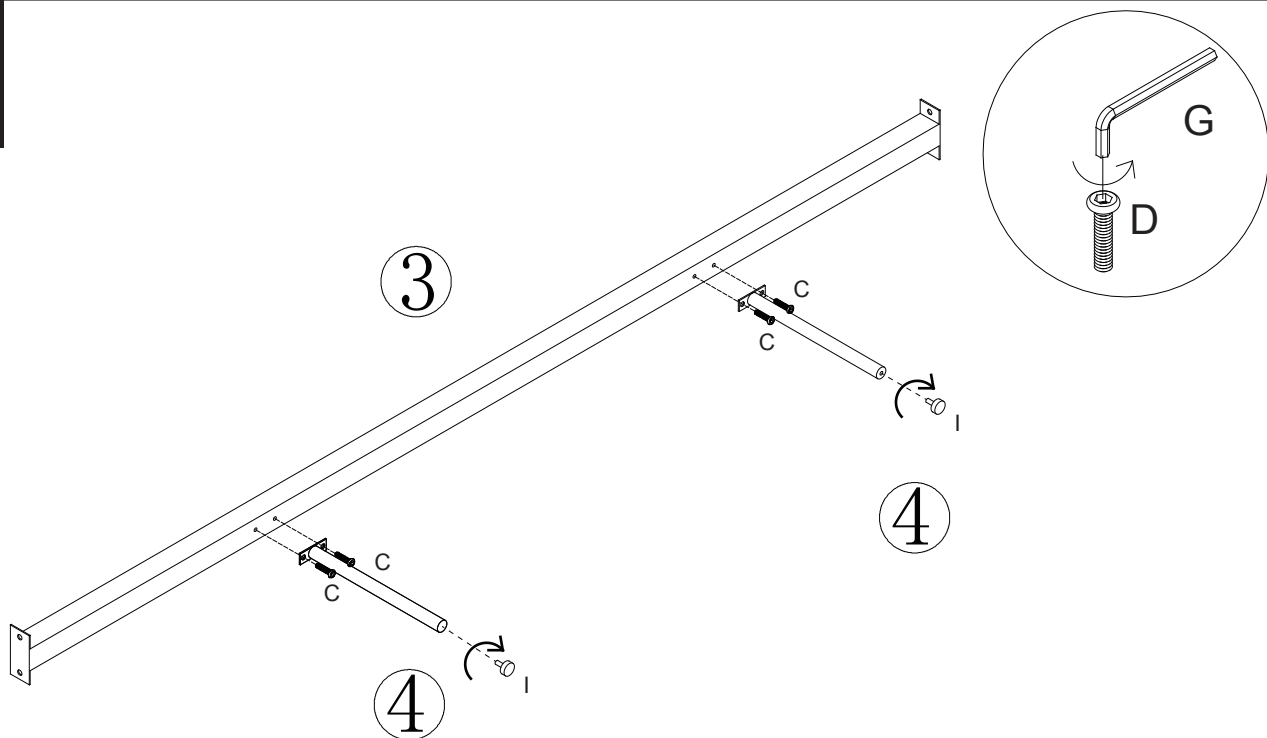

Fixtures and fittings
supplied (actual size)

| Ref | Dimensions | Quantity | * Extra Fittings |
|-----|------------|----------|------------------|
| A | 35 x 16mm | 8 | 0 |
| B | 8 x 59mm | 8 | 1 |
| C | 6 x 15mm | 8 | 1 |
| D | ∅8 x 30mm | 8 | 1 |
| E | 6 x 25mm | 6 | 1 |
| G | 61x21x4 mm | 1 | 0 |
| H | 82x27x6 mm | 1 | 0 |
| I | 6x20 mm | 2 | 0 |

SUTTON BED

972977

Assembly instructions

1

CAM BOLT

Tighten until shoulder is flush with panel. Do not overtighten or undertighten (see example below)

2

3

4

5

6

7

next

SUTTON BED
972977
Assembly instructions

Actual product size

- Small double: W134.5 x L201.5 x H96cm**
- Double: W149.5 x L201.5 x H96cm
- King: W164.5 x L211.5 x H96cm
- Super king: W194.5 x L211.5 x H96cm