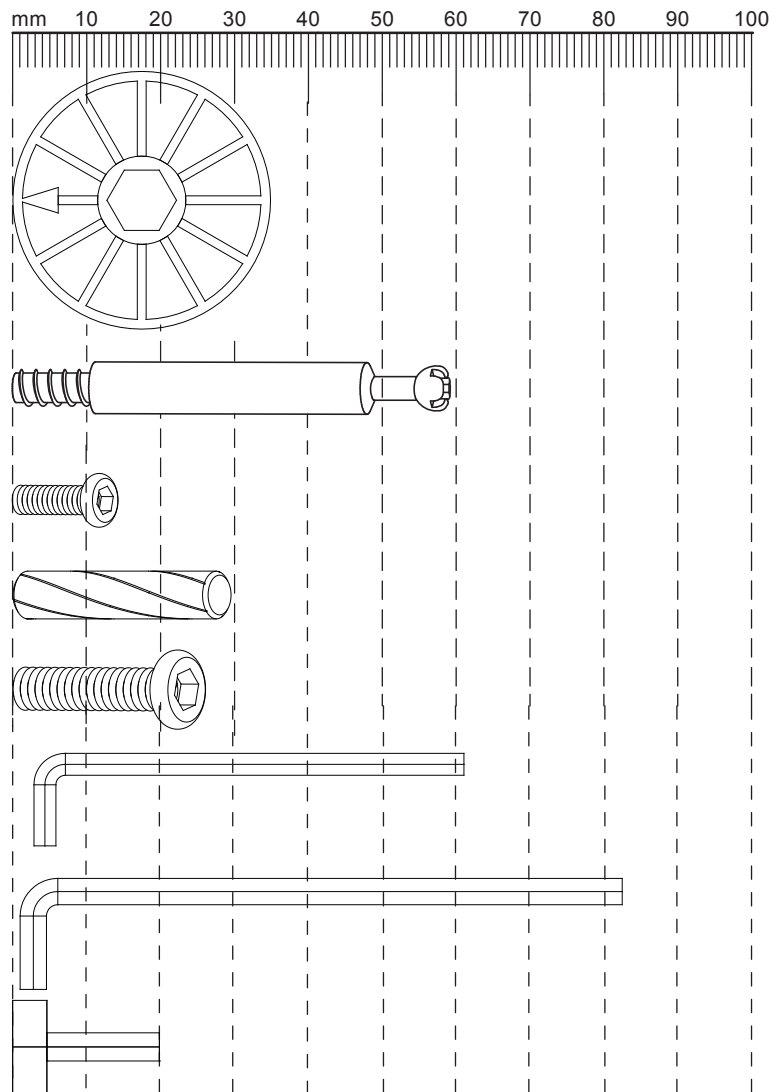

next

SUTTON BED

972977

Assembly instructions

Actual product size

W134.5 x L201.5 x H96cm

W134.5 x L201.5 x H96cm

IMPORTANT – RETAIN FOR FUTURE REFERENCE

| Ref | Dimensions | Visual | Qty | Ctn |
|-----|------------|--------|-----|-----|
| 1 | 134.5x96cm | | 1 | 1 |
| 2 | 192x18cm | | 2 | 1 |
| 3 | 192x4cm | | 1 | 1 |
| 4 | 2x30cm | | 2 | 1 |
| 5 | 134.5x57cm | | 1 | 1 |
| 6 | 192x62cm | | 2 | 1 |

Fixtures and fittings
supplied (actual size)

| Ref | Dimensions | Quantity | * Extra Fittings |
|-----|------------|----------|------------------|
| A | 35 x 16mm | 8 | 0 |
| B | 8 x 59mm | 8 | 1 |
| C | 6 x 15mm | 8 | 1 |
| D | ∅8 x 30mm | 8 | 1 |
| E | 6 x 25mm | 6 | 1 |
| G | 61x21x4 mm | 1 | 0 |
| H | 82x27x6 mm | 1 | 0 |
| I | 6x20 mm | 2 | 0 |

4

5

6

7

next

SUTTON BED
972977
Assembly instructions

Actual product size

- Small double: W134.5 x L201.5 x H96cm**
- Double: W149.5 x L201.5 x H96cm
- King: W164.5 x L211.5 x H96cm
- Super king: W194.5 x L211.5 x H96cm