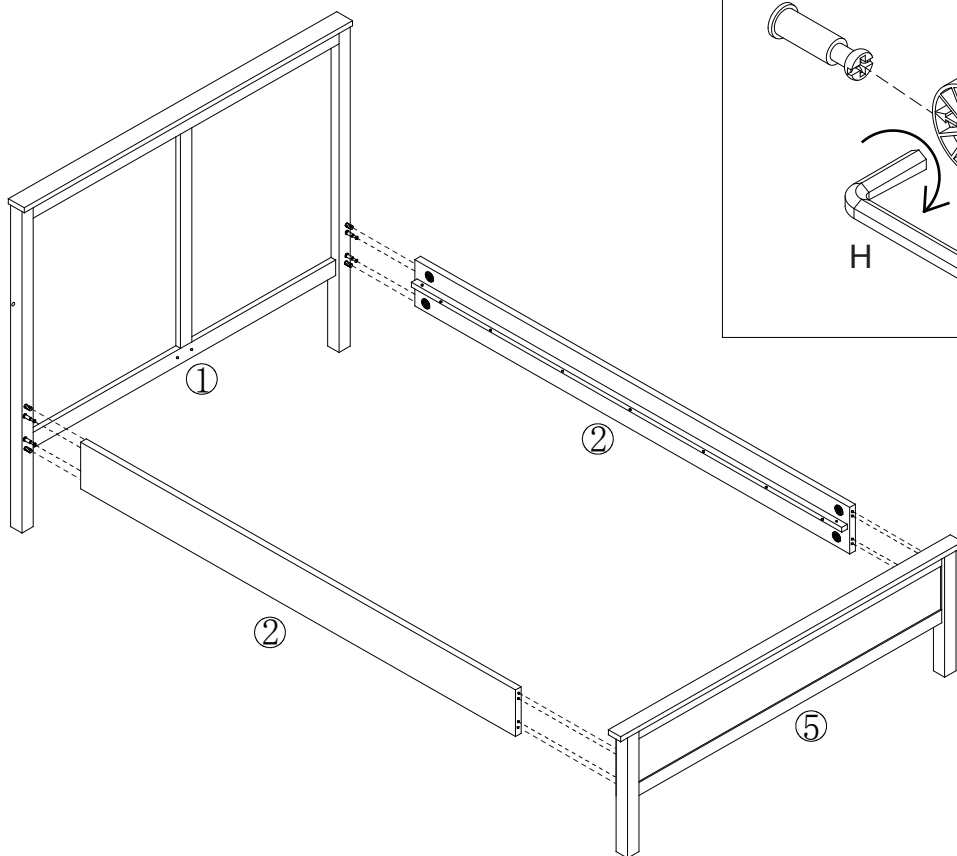

Fixtures and fittings
supplied (actual size)

| Ref | Dimensions | Quantity | * Extra Fittings |
|-----|------------|----------|------------------|
| A | 35 x 16mm | 8 | 0 |
| B | 8 x 59mm | 8 | 1 |
| C | 6 x 15mm | 8 | 1 |
| D | ∅8 x 30mm | 8 | 1 |
| E | 6 x 25mm | 6 | 1 |
| G | 61x21x4 mm | 1 | 0 |
| H | 82x27x6 mm | 1 | 0 |
| I | 6x20 mm | 2 | 0 |

SUTTON BED

972977

Assembly instructions

1

CAM BOLT

Tighten until shoulder is flush with panel. Do not overtighten or undertighten (see example below)

2

3

4

5

6

7

next

SUTTON BED
972977
Assembly instructions

Actual product size

- Small double: W134.5 x L201.5 x H96cm**
- Double: W149.5 x L201.5 x H96cm
- King: W164.5 x L211.5 x H96cm
- Super king: W194.5 x L211.5 x H96cm