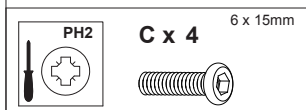

4

5

6

7

next

SUTTON BED
972977
Assembly instructions

Actual product size

- Small double: W134.5 x L201.5 x H96cm**
- Double: W149.5 x L201.5 x H96cm
- King: W164.5 x L211.5 x H96cm
- Super king: W194.5 x L211.5 x H96cm