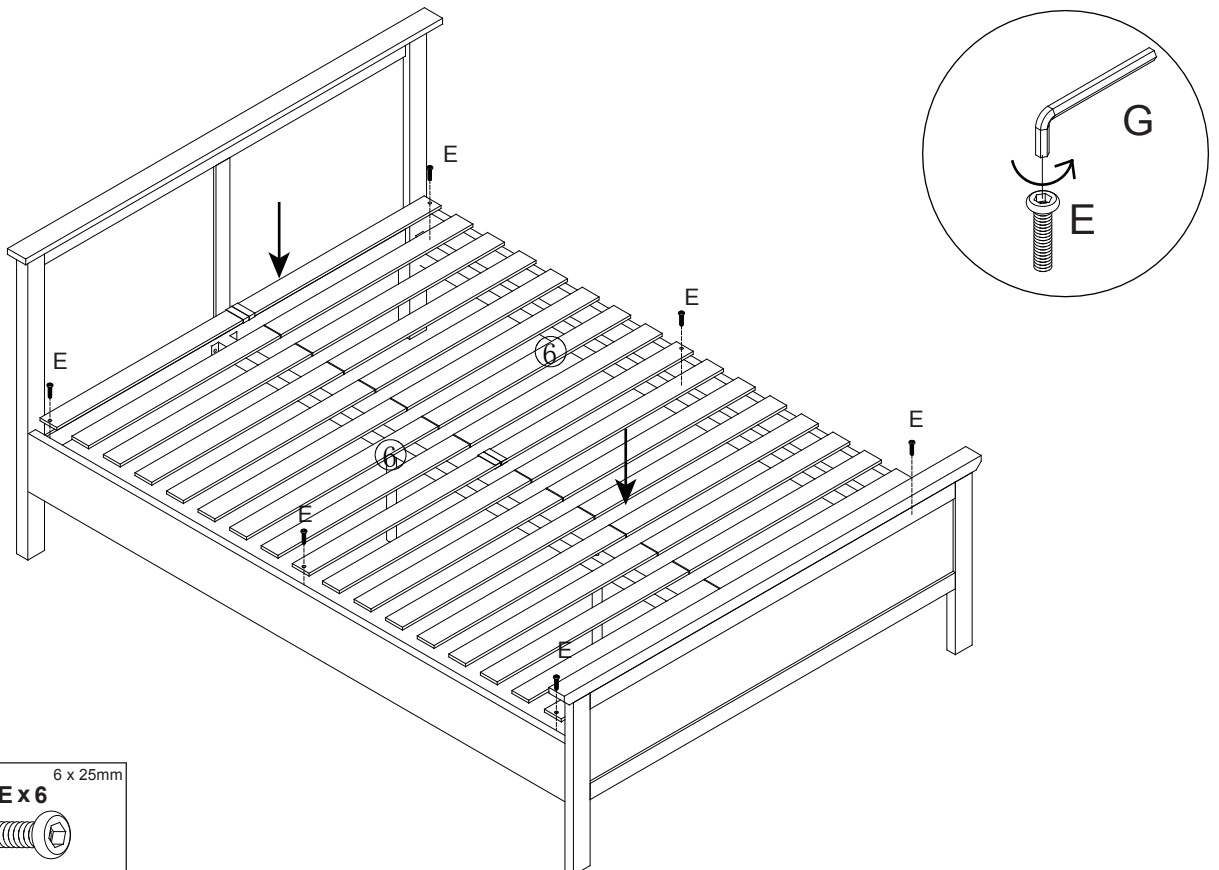

4

5

6

7

next

SUTTON BED
972977
Assembly instructions

Actual product size

- Small double: W134.5 x L201.5 x H96cm**
- Double: W149.5 x L201.5 x H96cm
- King: W164.5 x L211.5 x H96cm
- Super king: W194.5 x L211.5 x H96cm