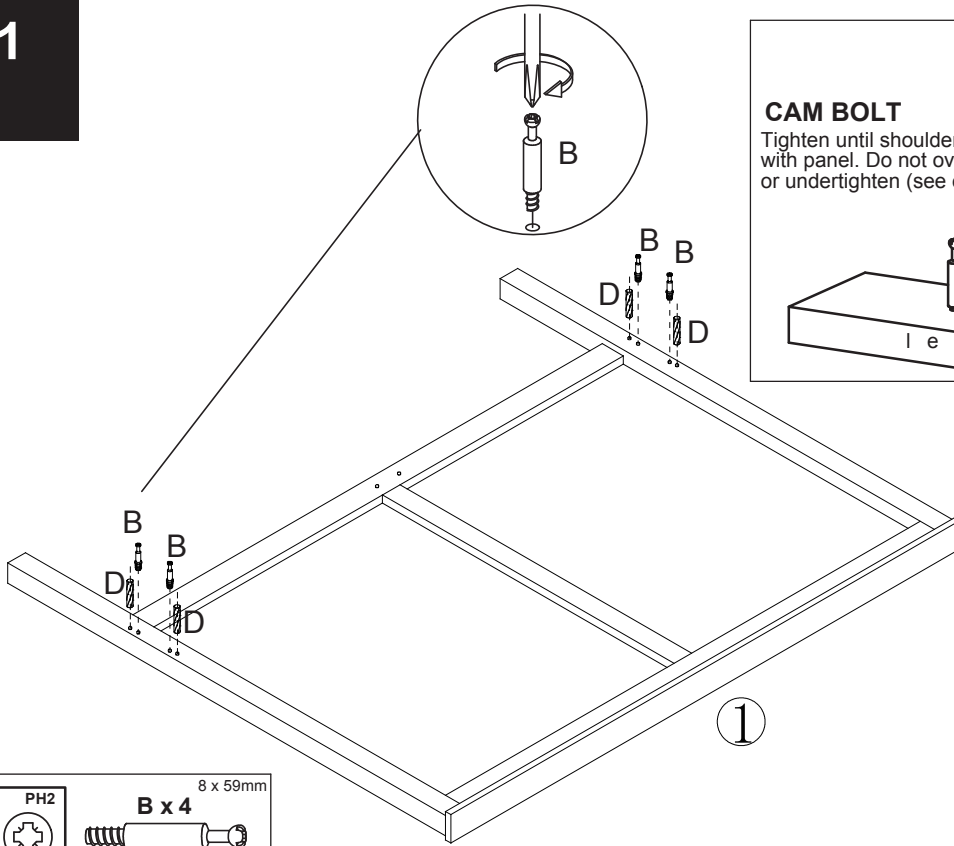

SUTTON BED

972977

Assembly instructions

1