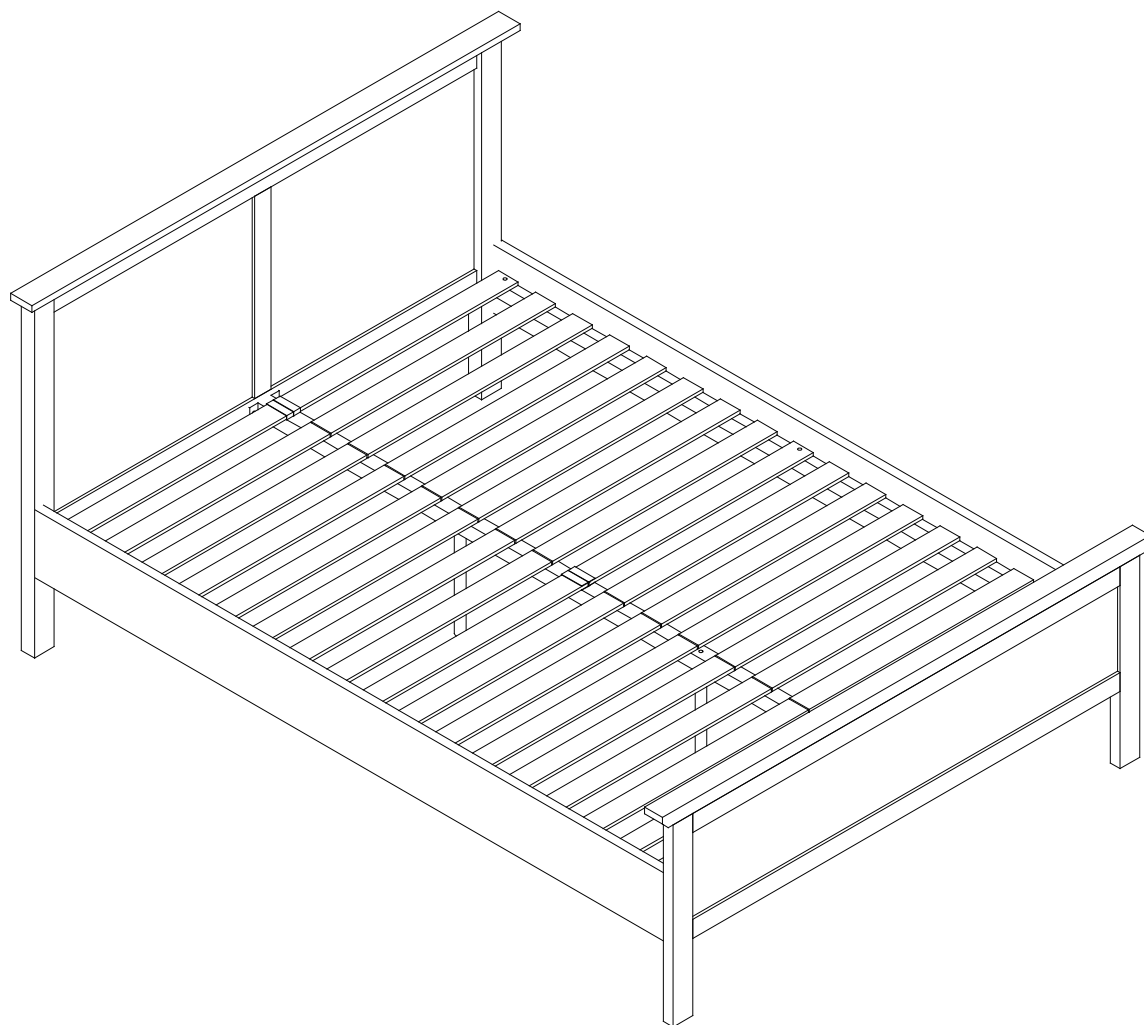

next

SUTTON BED

972977

Assembly instructions

Actual product size

W134.5 x L201.5 x H96cm

W134.5 x L201.5 x H96cm

IMPORTANT – RETAIN FOR FUTURE REFERENCE