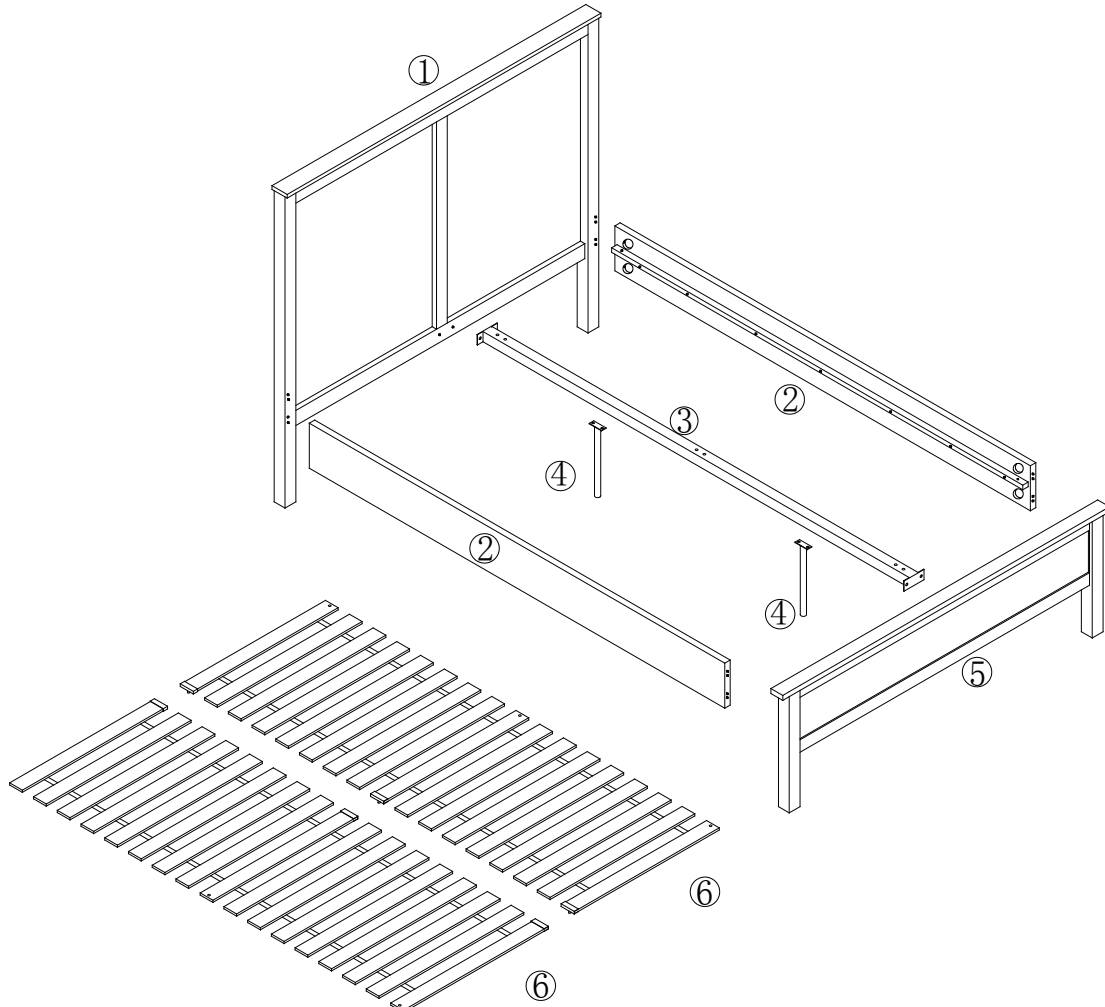

GETTING TO KNOW YOUR PRODUCT

Components supplied. Please use this guide if you require replacement parts.

Ref	Dimensions	Visual	Qty	Ctn
1	134.5x96cm		1	1
2	192x18cm		2	1
3	192x4cm		1	1
4	2x30cm		2	1
5	134.5x57cm		1	1
6	192x62cm		2	1