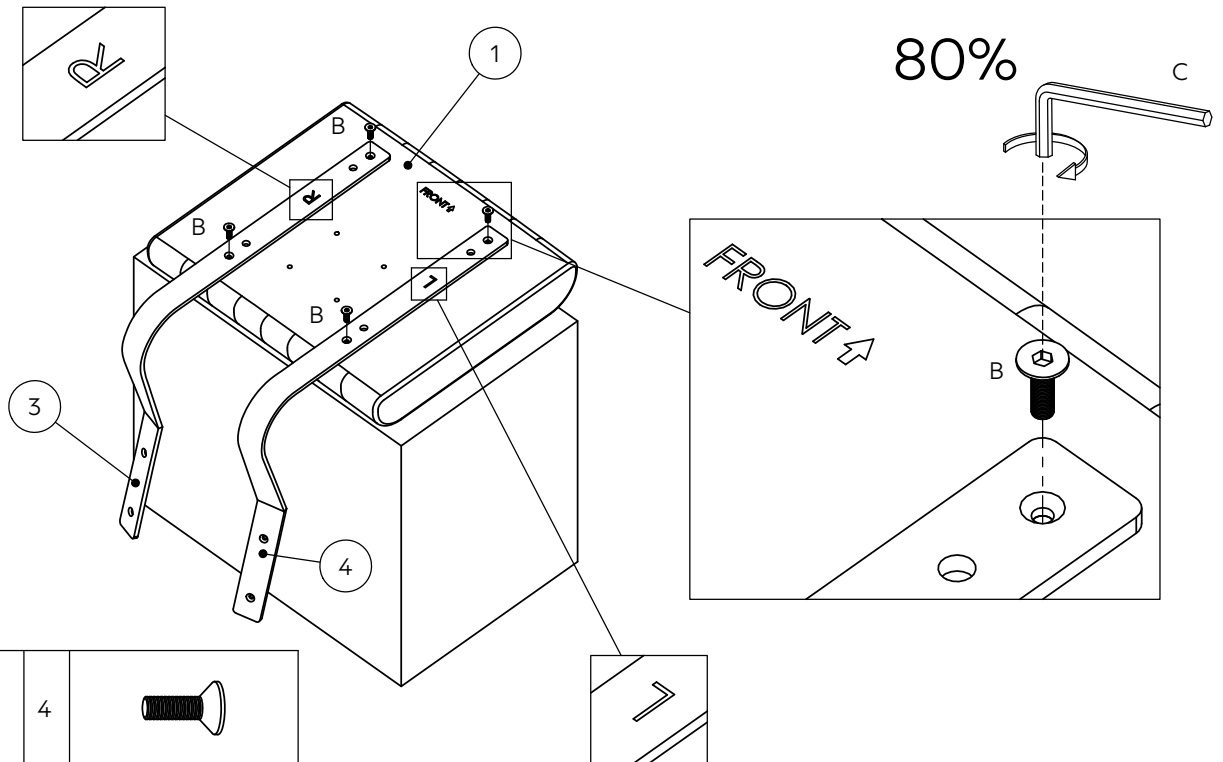

AIDEN BAR STOOL-D01334-D78345-AB7824-AB7825

Components supplied. Please use this guide if you require replacement parts.

Assembly instructions

| Ref | Dimensions | Visual | Qty | Ctn |
|-----|------------|--------|-----|-----|
| 1 | 430x380mm | | 1 | 1 |
| 2 | 410x250mm | | 1 | 1 |
| 3 | 545x235mm | | 1 | 1 |
| 4 | 545x235mm | | 1 | 1 |
| 5 | 305x400mm | | 1 | 1 |
| 6 | 390mm | | 1 | 1 |
| 7 | ∅450mm | | 1 | 1 |

| Fixtures and fittings supplied (actual size) | | | |
|--|------------|-----|-----------|
| Ref | Dimensions | Qty | Spare Qty |
| A | M6x16mm | 4 | 1 |
| B | M6x20mm | 8 | 1 |

| Fixtures and fittings supplied (not to scale) | | | | |
|---|------------|-----|-----------|--------|
| Ref | Dimensions | Qty | Spare Qty | Visual |
| C | 5mm | 1 | | |
| D | ∅18mm | 4 | 1 | |
| E | ∅75mm | 1 | | |

AIDEN BAR STOOL-D01334-D78345-AB7824-AB7825

Assembly instructions

1.

| | | | |
|---|---------|---|---|
| B | M6x20mm | 4 |  |
| C | 5mm | 1 |  |

2.

| | | | |
|---|---------|---|---|
| B | M6x20mm | 4 |  |
| C | 5mm | 1 |  |