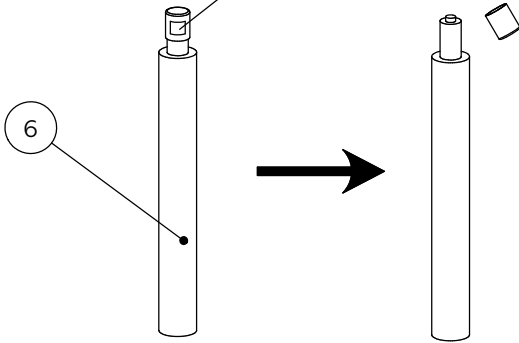

3.

Please remove
before assembly!