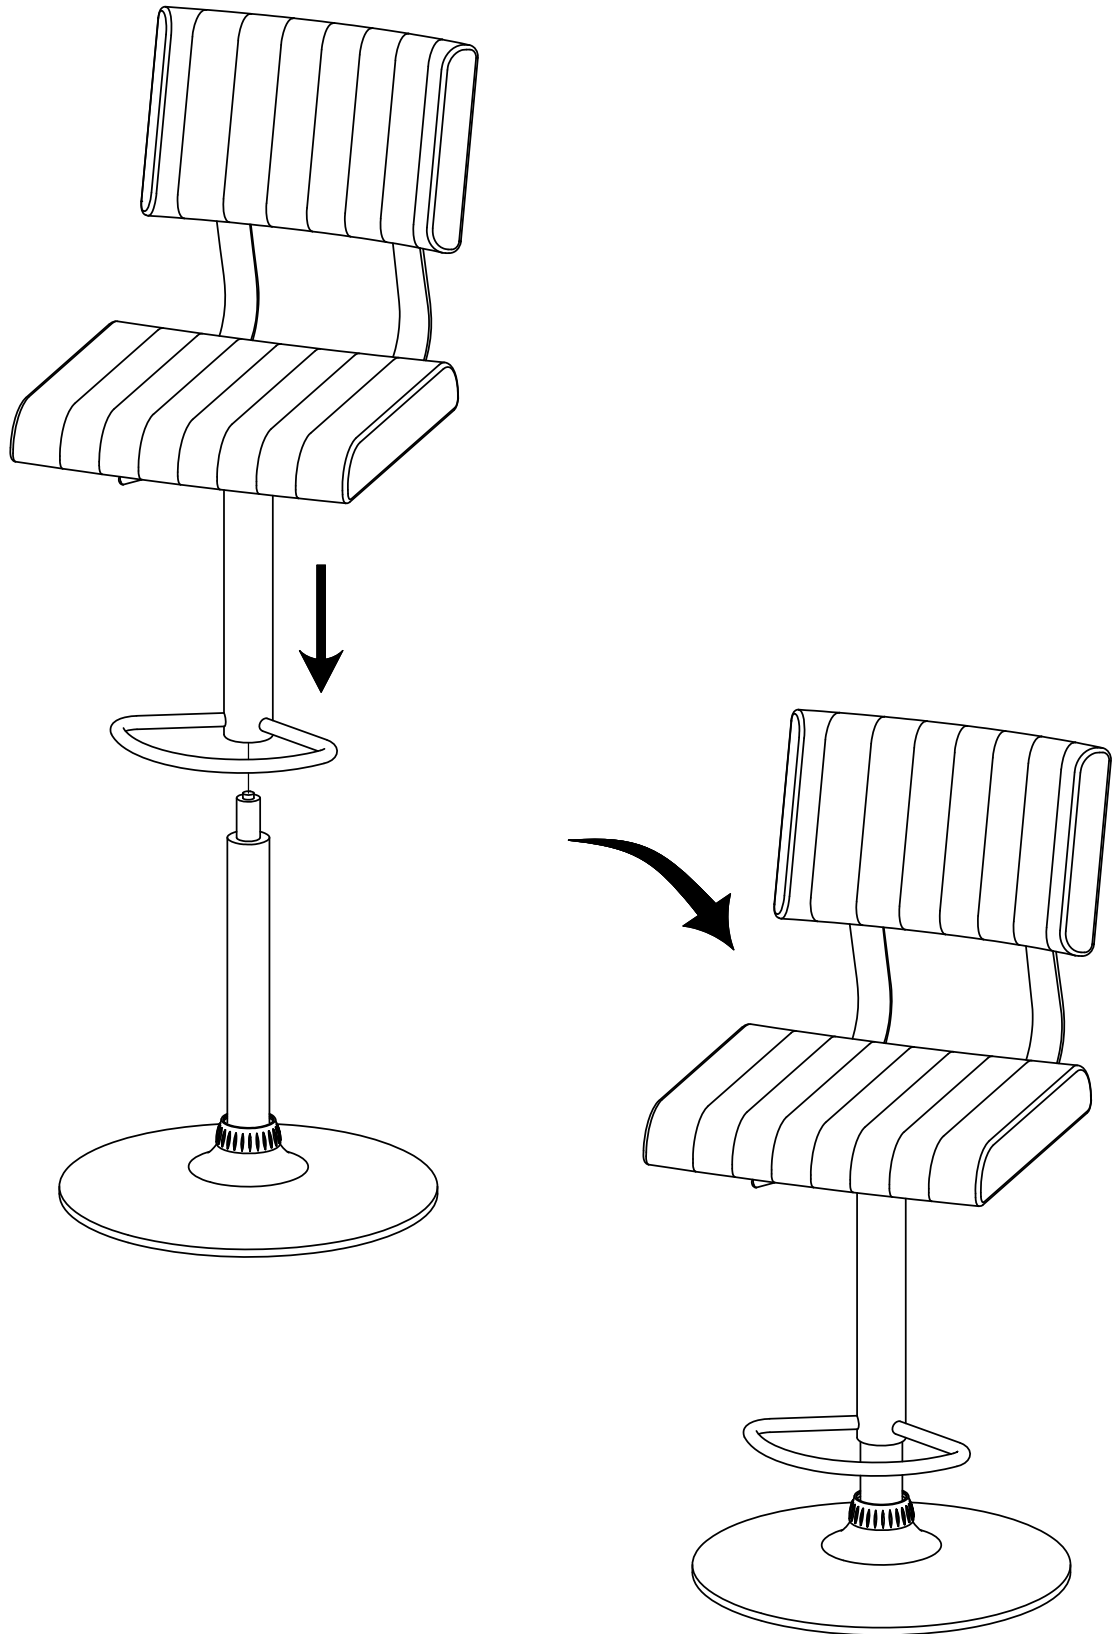

| Fixtures and fittings supplied (actual size) | | | |
|--|------------|-----|-----------|
| Ref | Dimensions | Qty | Spare Qty |
| A | M6x16mm | 4 | 1 |
| B | M6x20mm | 8 | 1 |

| Fixtures and fittings supplied (not to scale) | | | | |
|---|------------|-----|-----------|--------|
| Ref | Dimensions | Qty | Spare Qty | Visual |
| C | 5mm | 1 | | |
| D | ∅18mm | 4 | 1 | |
| E | ∅75mm | 1 | | |

AIDEN BAR STOOL-D01334-D78345-AB7824-AB7825

Assembly instructions

1.

| | | | |
|---|---------|---|---|
| B | M6x20mm | 4 |  |
| C | 5mm | 1 |  |

2.

| | | | |
|---|---------|---|---|
| B | M6x20mm | 4 |  |
| C | 5mm | 1 |  |

3.

Please remove
before assembly!

| | | | |
|---|-------|---|--|
| E | Ø75mm | 1 | |
|---|-------|---|--|

4.

100%

| | | | |
|---|---------|---|--|
| D | Ø18mm | 4 | |
| A | M6x16mm | 4 | |
| C | 5mm | 1 | |

5.

NEXT

AIDEN BAR STOOL-D01334-D78345-AB7824-AB7825

Assembly instructions

Actual product size
H95.5-111 x W45 x D50cm