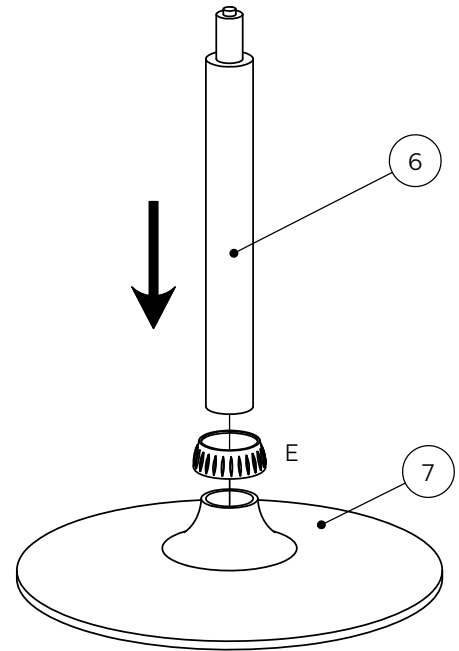

AIDEN BAR STOOL-D01334-D78345-AB7824-AB7825

Components supplied. Please use this guide if you require replacement parts.

Assembly instructions

| Ref | Dimensions | Visual | Qty | Ctn |
|-----|------------|--------|-----|-----|
| 1 | 430x380mm | | 1 | 1 |
| 2 | 410x250mm | | 1 | 1 |
| 3 | 545x235mm | | 1 | 1 |
| 4 | 545x235mm | | 1 | 1 |
| 5 | 305x400mm | | 1 | 1 |
| 6 | 390mm | | 1 | 1 |
| 7 | ∅450mm | | 1 | 1 |

| Fixtures and fittings supplied (actual size) | | | |
|--|------------|-----|-----------|
| Ref | Dimensions | Qty | Spare Qty |
| A | M6x16mm | 4 | 1 |
| B | M6x20mm | 8 | 1 |

| Fixtures and fittings supplied (not to scale) | | | | |
|---|------------|-----|-----------|--------|
| Ref | Dimensions | Qty | Spare Qty | Visual |
| C | 5mm | 1 | | |
| D | ∅18mm | 4 | 1 | |
| E | ∅75mm | 1 | | |

AIDEN BAR STOOL-D01334-D78345-AB7824-AB7825

Assembly instructions

1.

| | | | |
|---|---------|---|---|
| B | M6x20mm | 4 |  |
| C | 5mm | 1 |  |

2.

| | | | |
|---|---------|---|---|
| B | M6x20mm | 4 |  |
| C | 5mm | 1 |  |

3.

Please remove
before assembly!

| | | | |
|---|-------|---|--|
| E | Ø75mm | 1 | |
|---|-------|---|--|

4.

100%

| | | | |
|---|---------|---|--|
| D | Ø18mm | 4 | |
| A | M6x16mm | 4 | |
| C | 5mm | 1 | |