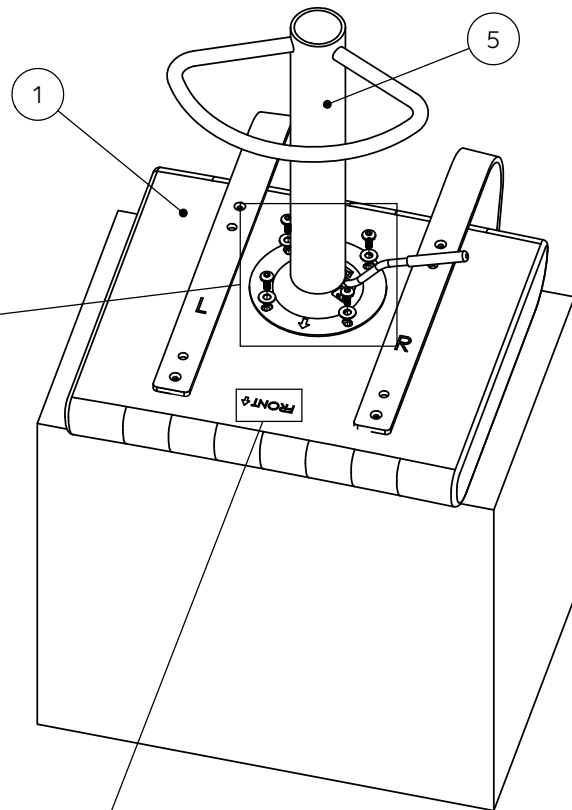

| Fixtures and fittings supplied (actual size) | | | |
|--|------------|-----|-----------|
| Ref | Dimensions | Qty | Spare Qty |
| A | M6x16mm | 4 | 1 |
| B | M6x20mm | 8 | 1 |

| Fixtures and fittings supplied (not to scale) | | | | |
|---|------------|-----|-----------|--------|
| Ref | Dimensions | Qty | Spare Qty | Visual |
| C | 5mm | 1 | | |
| D | ∅18mm | 4 | 1 | |
| E | ∅75mm | 1 | | |

AIDEN BAR STOOL-D01334-D78345-AB7824-AB7825

Assembly instructions

1.

| | | | |
|---|---------|---|---|
| B | M6x20mm | 4 |  |
| C | 5mm | 1 |  |

2.

| | | | |
|---|---------|---|---|
| B | M6x20mm | 4 |  |
| C | 5mm | 1 |  |

3.

Please remove
before assembly!

| | | | |
|---|-------|---|--|
| E | Ø75mm | 1 | |
|---|-------|---|--|

4.

100%

| | | | |
|---|---------|---|--|
| D | Ø18mm | 4 | |
| A | M6x16mm | 4 | |
| C | 5mm | 1 | |

5.

NEXT

AIDEN BAR STOOL-D01334-D78345-AB7824-AB7825

Assembly instructions

Actual product size
H95.5-111 x W45 x D50cm