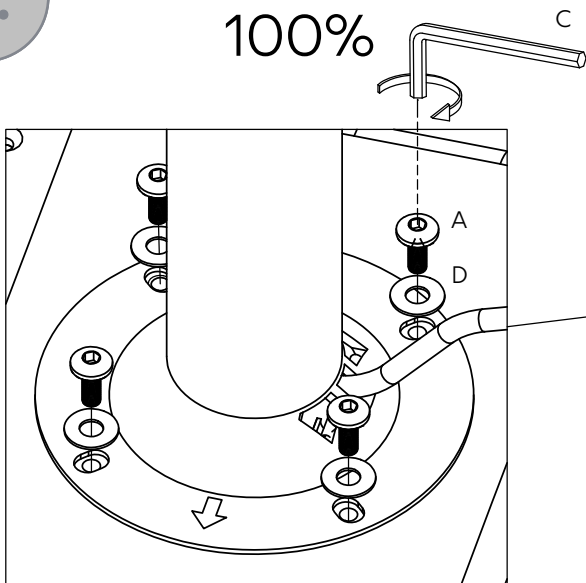

| Fixtures and fittings supplied (actual size) | | | |
|--|------------|-----|-----------|
| Ref | Dimensions | Qty | Spare Qty |
| A | M6x16mm | 4 | 1 |
| B | M6x20mm | 8 | 1 |

| Fixtures and fittings supplied (not to scale) | | | | |
|---|------------|-----|-----------|--------|
| Ref | Dimensions | Qty | Spare Qty | Visual |
| C | 5mm | 1 | | |
| D | ∅18mm | 4 | 1 | |
| E | ∅75mm | 1 | | |

AIDEN BAR STOOL-D01334-D78345-AB7824-AB7825

Assembly instructions

1.

| | | | |
|---|---------|---|---|
| B | M6x20mm | 4 |  |
| C | 5mm | 1 |  |

2.

| | | | |
|---|---------|---|---|
| B | M6x20mm | 4 |  |
| C | 5mm | 1 |  |

3.

Please remove
before assembly!

| | | | |
|---|-------|---|--|
| E | Ø75mm | 1 | |
|---|-------|---|--|

4.

100%

| | | | |
|---|---------|---|--|
| D | Ø18mm | 4 | |
| A | M6x16mm | 4 | |
| C | 5mm | 1 | |

5.

NEXT

AIDEN BAR STOOL-D01334-D78345-AB7824-AB7825

Assembly instructions

Actual product size
H95.5-111 x W45 x D50cm