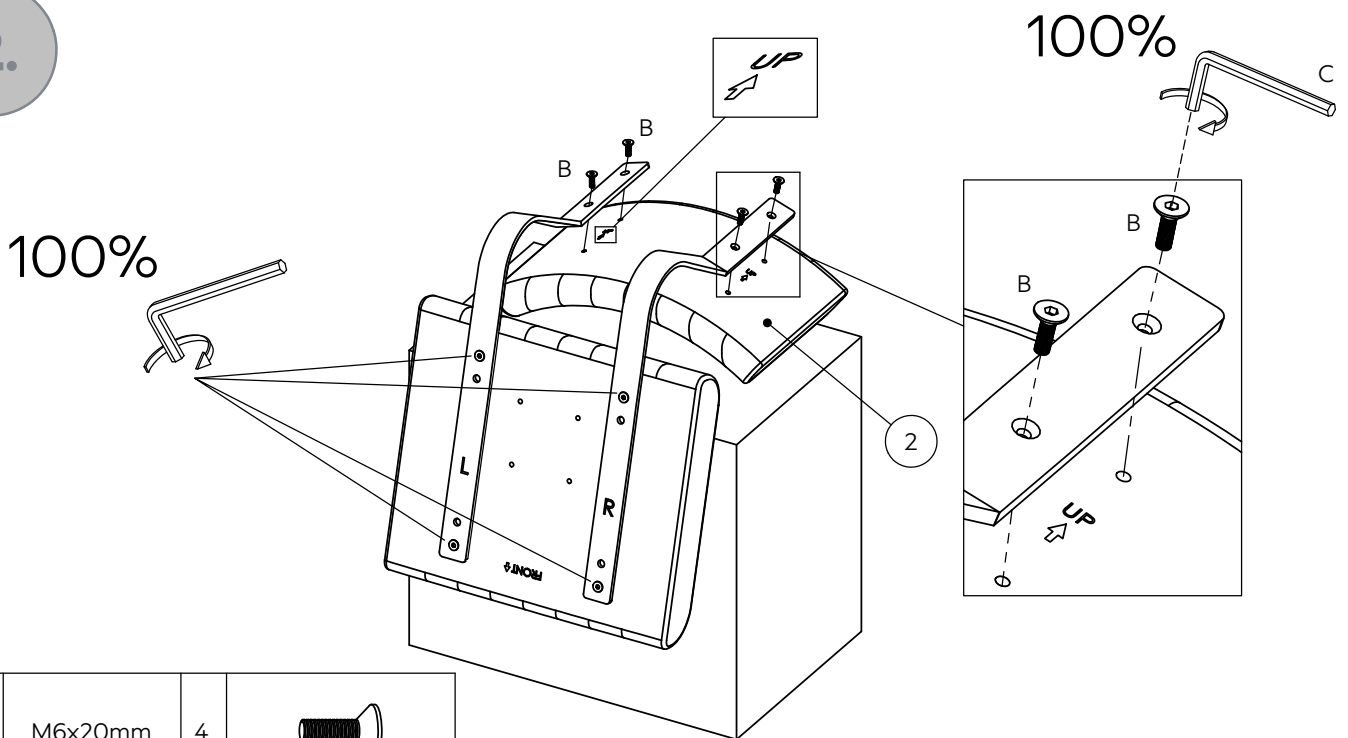

| Fixtures and fittings supplied (actual size) | | | |
|--|------------|-----|-----------|
| Ref | Dimensions | Qty | Spare Qty |
| A | M6x16mm | 4 | 1 |
| B | M6x20mm | 8 | 1 |

| Fixtures and fittings supplied (not to scale) | | | | |
|---|------------|-----|-----------|--------|
| Ref | Dimensions | Qty | Spare Qty | Visual |
| C | 5mm | 1 | | |
| D | ∅18mm | 4 | 1 | |
| E | ∅75mm | 1 | | |

AIDEN BAR STOOL-D01334-D78345-AB7824-AB7825

Assembly instructions

1.

| | | | |
|---|---------|---|---|
| B | M6x20mm | 4 |  |
| C | 5mm | 1 |  |

2.

| | | | |
|---|---------|---|---|
| B | M6x20mm | 4 |  |
| C | 5mm | 1 |  |

3.

Please remove
before assembly!

| | | | |
|---|-------|---|--|
| E | Ø75mm | 1 | |
|---|-------|---|--|

4.

100%

| | | | |
|---|---------|---|--|
| D | Ø18mm | 4 | |
| A | M6x16mm | 4 | |
| C | 5mm | 1 | |