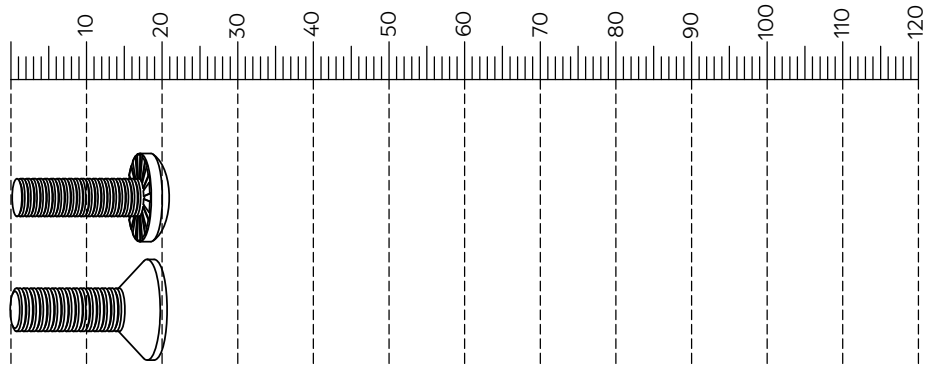

AIDEN BAR STOOL-D01334-D78345-AB7824-AB7825

Components supplied. Please use this guide if you require replacement parts.

Assembly instructions

| Ref | Dimensions | Visual | Qty | Ctn |
|-----|------------|--------|-----|-----|
| 1 | 430x380mm | | 1 | 1 |
| 2 | 410x250mm | | 1 | 1 |
| 3 | 545x235mm | | 1 | 1 |
| 4 | 545x235mm | | 1 | 1 |
| 5 | 305x400mm | | 1 | 1 |
| 6 | 390mm | | 1 | 1 |
| 7 | ∅450mm | | 1 | 1 |

| Fixtures and fittings supplied (actual size) | | | |
|--|------------|-----|-----------|
| Ref | Dimensions | Qty | Spare Qty |
| A | M6x16mm | 4 | 1 |
| B | M6x20mm | 8 | 1 |

| Fixtures and fittings supplied (not to scale) | | | | |
|---|------------|-----|-----------|--------|
| Ref | Dimensions | Qty | Spare Qty | Visual |
| C | 5mm | 1 | | |
| D | ∅18mm | 4 | 1 | |
| E | ∅75mm | 1 | | |