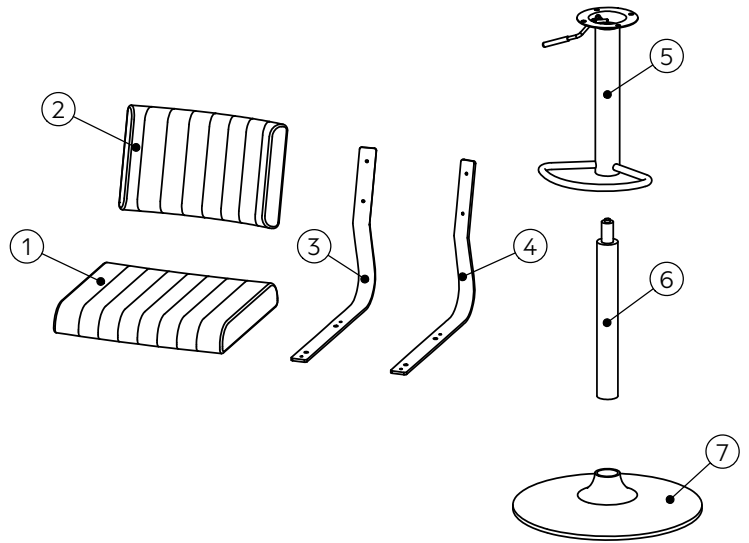

AIDEN BAR STOOL-D01334-D78345-AB7824-AB7825

Components supplied. Please use this guide if you require replacement parts.

Assembly instructions

| Ref | Dimensions | Visual | Qty | Ctn |
|-----|------------|--------|-----|-----|
| 1 | 430x380mm | | 1 | 1 |
| 2 | 410x250mm | | 1 | 1 |
| 3 | 545x235mm | | 1 | 1 |
| 4 | 545x235mm | | 1 | 1 |
| 5 | 305x400mm | | 1 | 1 |
| 6 | 390mm | | 1 | 1 |
| 7 | ∅450mm | | 1 | 1 |

| Fixtures and fittings supplied (actual size) | | | |
|--|------------|-----|-----------|
| Ref | Dimensions | Qty | Spare Qty |
| A | M6x16mm | 4 | 1 |
| B | M6x20mm | 8 | 1 |

| Fixtures and fittings supplied (not to scale) | | | | |
|---|------------|-----|-----------|--------|
| Ref | Dimensions | Qty | Spare Qty | Visual |
| C | 5mm | 1 | | |
| D | ∅18mm | 4 | 1 | |
| E | ∅75mm | 1 | | |