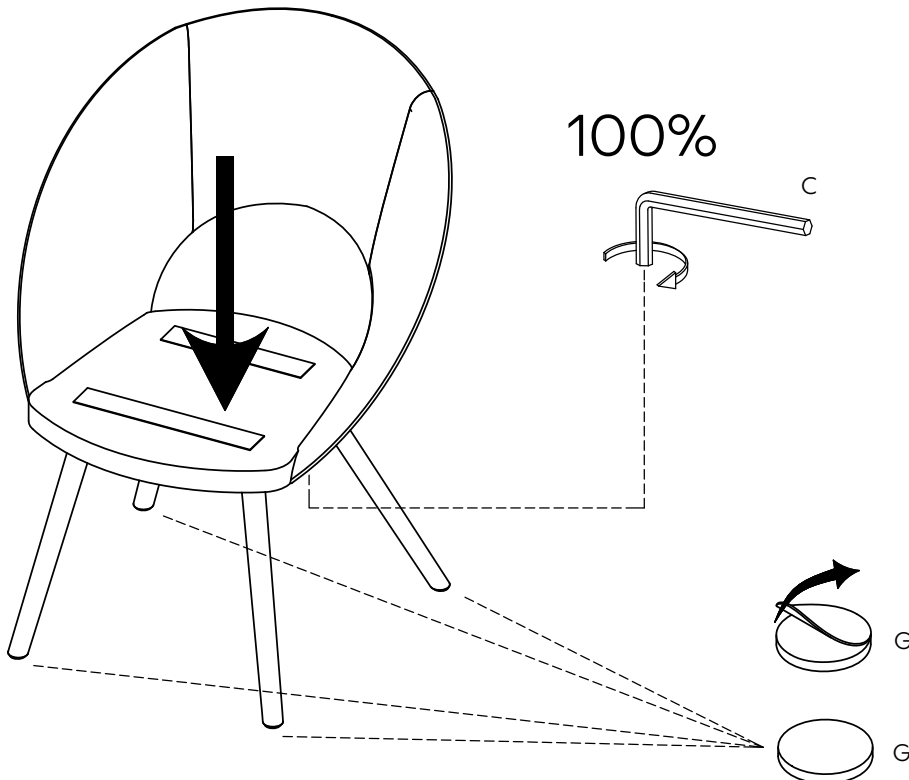

Fixtures and fittings supplied (actual size)			
Ref	Dimensions	Qty	Spare Qty
A	M6x18mm	4	1
B	M6x60mm	5	1

Fixtures and fittings supplied (not to scale)				
Ref	Dimensions	Qty	Spare Qty	Visual
C	5mm	1		
D	Ø14mm	4	1	
E	Ø18mm	5	1	
F	150x150x3mm	1		
G	Ø25mm	4	2	
H	Ø10mm	4	1	

# HEWITT DINING CHAIR-N52326-N52324-Q96151-B65170-AH9247-AB7800-AB9473

Assembly instructions

1.

2.

A	M6x18mm	4					
E	Ø18mm	5		F	150x150x3mm	1	
C	5mm	1		B	M6x60mm	1	

HEWITT DINING CHAIR-N52326-N52324-Q96151-B65170-AH9247-  
AB7800-AB9473

Assembly instructions

3.

B	M6x60mm	4					
C	5mm	1		G	Ø25mm	4	
D	Ø14mm	4		H	Ø10mm	4	

4.

100%

C	5mm	1	
G	Ø25mm	2	

Use extra 2 pcs G to level the chair if necessary.

5.