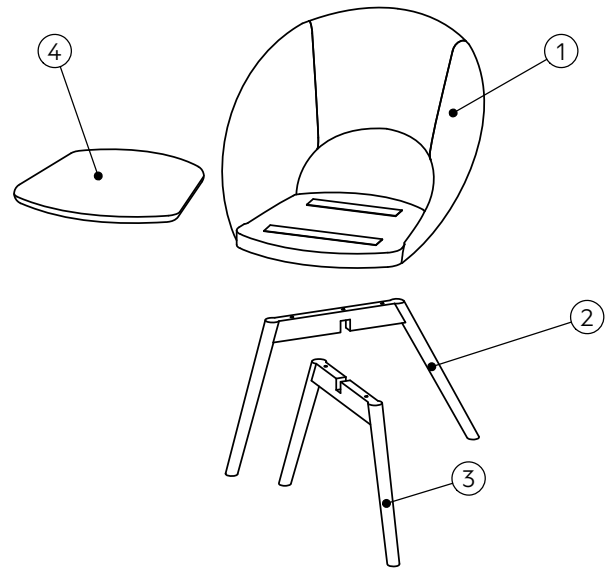

# HEWITT DINING CHAIR-N52326-N52324-Q96151-B65170-AH9247-AB7800-AB9473

Assembly instructions

Components supplied. Please use this guide if you require replacement parts.

Ref	Dimensions	Visual	Qty	Ctn
1	610x570mm		1	1
2	730x405mm		1	1
3	730x405mm		1	1
4	480x470mm		1	1

Fixtures and fittings supplied (actual size)			
Ref	Dimensions	Qty	Spare Qty
A	M6x18mm	4	1
B	M6x60mm	5	1

Fixtures and fittings supplied (not to scale)				
Ref	Dimensions	Qty	Spare Qty	Visual
C	5mm	1		
D	Ø14mm	4	1	
E	Ø18mm	5	1	
F	150x150x3mm	1		
G	Ø25mm	4	2	
H	Ø10mm	4	1	