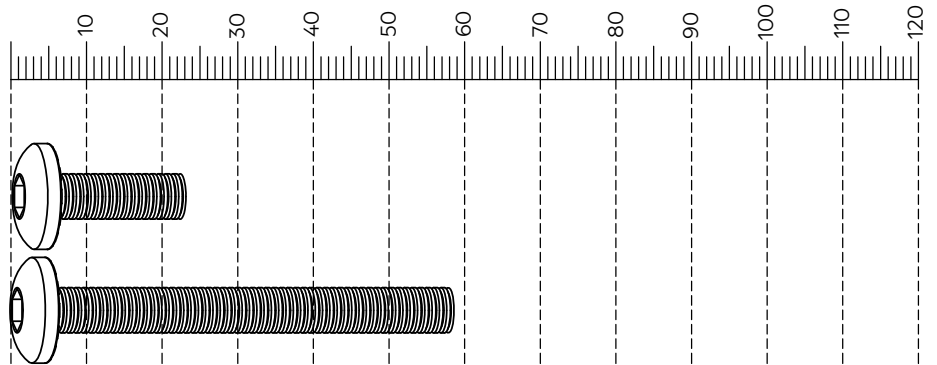

# HEWITT DINING CHAIR-N52326-N52324-Q96151-B65170-AH9247-AB7800-AB9473

Assembly instructions

Components supplied. Please use this guide if you require replacement parts.

Ref	Dimensions	Visual	Qty	Ctn
1	610x570mm		1	1
2	730x405mm		1	1
3	730x405mm		1	1
4	480x470mm		1	1

Fixtures and fittings supplied (actual size)			
Ref	Dimensions	Qty	Spare Qty
A	M6x18mm	4	1
B	M6x60mm	5	1

Fixtures and fittings supplied (not to scale)				
Ref	Dimensions	Qty	Spare Qty	Visual
C	5mm	1		
D	Ø14mm	4	1	
E	Ø18mm	5	1	
F	150x150x3mm	1		
G	Ø25mm	4	2	
H	Ø10mm	4	1	