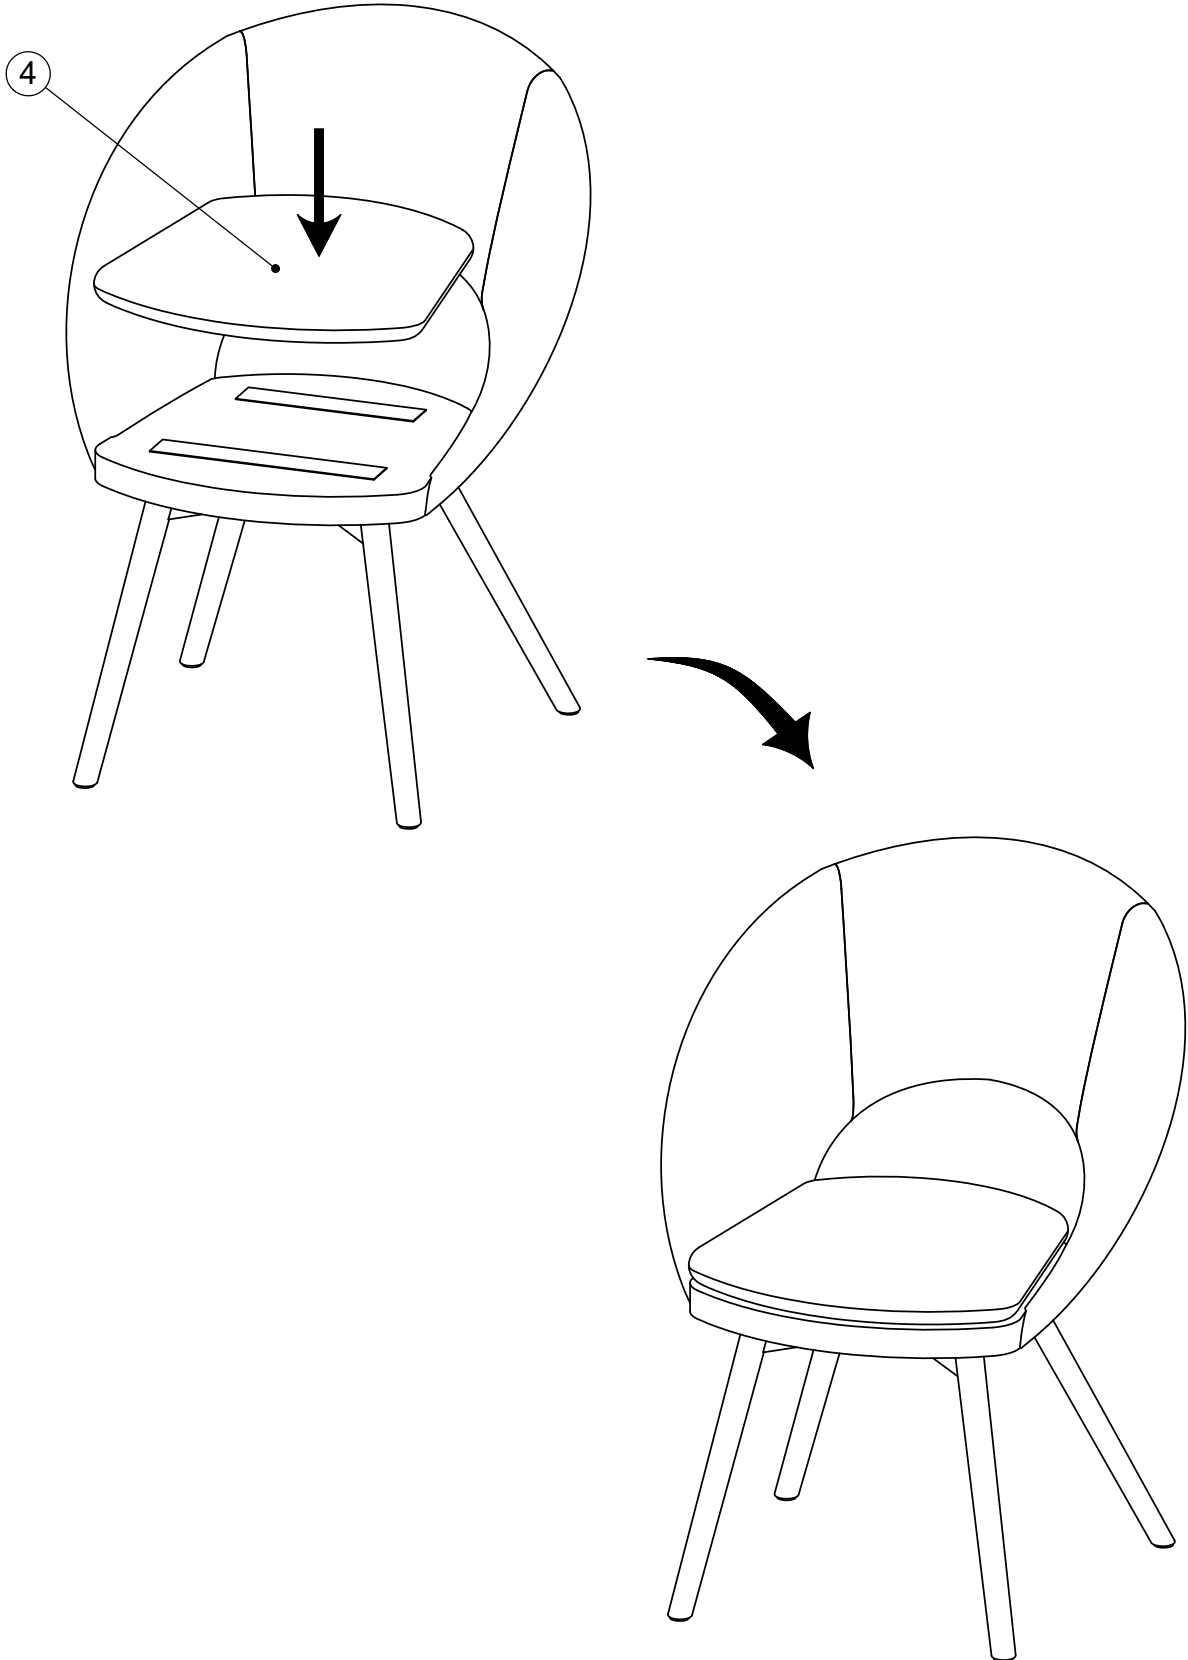

Fixtures and fittings supplied (actual size)			
Ref	Dimensions	Qty	Spare Qty
A	M6x18mm	4	1
B	M6x60mm	5	1

Fixtures and fittings supplied (not to scale)				
Ref	Dimensions	Qty	Spare Qty	Visual
C	5mm	1		
D	Ø14mm	4	1	
E	Ø18mm	5	1	
F	150x150x3mm	1		
G	Ø25mm	4	2	
H	Ø10mm	4	1	

# HEWITT DINING CHAIR-N52326-N52324-Q96151-B65170-AH9247-AB7800-AB9473

Assembly instructions

1.

2.

A	M6x18mm	4					
E	Ø18mm	5		F	150x150x3mm	1	
C	5mm	1		B	M6x60mm	1	

HEWITT DINING CHAIR-N52326-N52324-Q96151-B65170-AH9247-  
AB7800-AB9473

Assembly instructions

3.

B	M6x60mm	4					
C	5mm	1		G	Ø25mm	4	
D	Ø14mm	4		H	Ø10mm	4	

4.

100%

C	5mm	1	
G	Ø25mm	2	

Use extra 2 pcs G to level the chair if necessary.

5.

# NEXT

HEWITT DINING CHAIR-N52326-N52324-Q96151-B65170-AH9247-  
AB7800-AB9473

Assembly instructions

Actual product size  
H80 x W61 x D59.5cm