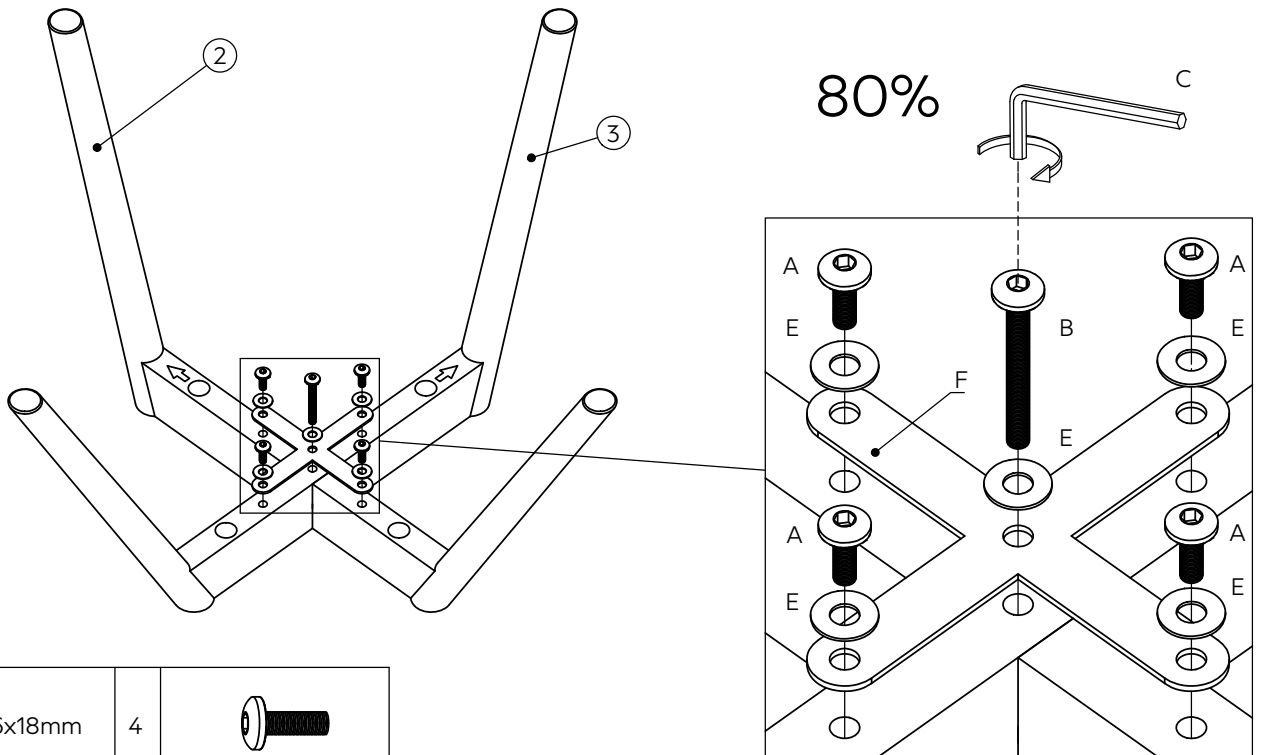

# HEWITT DINING CHAIR-N52326-N52324-Q96151-B65170-AH9247-AB7800-AB9473

Assembly instructions

Components supplied. Please use this guide if you require replacement parts.

Ref	Dimensions	Visual	Qty	Ctn
1	610x570mm		1	1
2	730x405mm		1	1
3	730x405mm		1	1
4	480x470mm		1	1

Fixtures and fittings supplied (actual size)			
Ref	Dimensions	Qty	Spare Qty
A	M6x18mm	4	1
B	M6x60mm	5	1

Fixtures and fittings supplied (not to scale)				
Ref	Dimensions	Qty	Spare Qty	Visual
C	5mm	1		
D	Ø14mm	4	1	
E	Ø18mm	5	1	
F	150x150x3mm	1		
G	Ø25mm	4	2	
H	Ø10mm	4	1	

# HEWITT DINING CHAIR-N52326-N52324-Q96151-B65170-AH9247-AB7800-AB9473

Assembly instructions

1.

2.

A	M6x18mm	4					
E	Ø18mm	5		F	150x150x3mm	1	
C	5mm	1		B	M6x60mm	1	

HEWITT DINING CHAIR-N52326-N52324-Q96151-B65170-AH9247-  
AB7800-AB9473

Assembly instructions

3.

B	M6x60mm	4					
C	5mm	1		G	Ø25mm	4	
D	Ø14mm	4		H	Ø10mm	4	

4.

100%

C	5mm	1	
G	Ø25mm	2	

Use extra 2 pcs G to level the chair if necessary.

5.