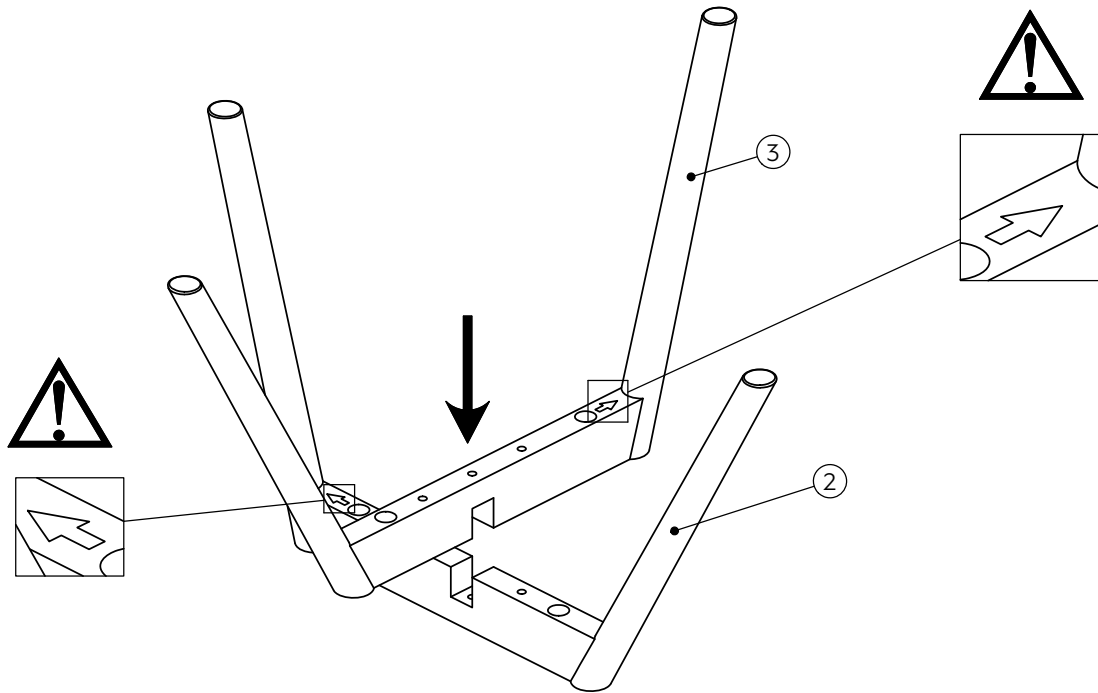

# HEWITT DINING CHAIR-N52326-N52324-Q96151-B65170-AH9247-AB7800-AB9473

Assembly instructions

Components supplied. Please use this guide if you require replacement parts.

Ref	Dimensions	Visual	Qty	Ctn
1	610x570mm		1	1
2	730x405mm		1	1
3	730x405mm		1	1
4	480x470mm		1	1

Fixtures and fittings supplied (actual size)			
Ref	Dimensions	Qty	Spare Qty
A	M6x18mm	4	1
B	M6x60mm	5	1

Fixtures and fittings supplied (not to scale)				
Ref	Dimensions	Qty	Spare Qty	Visual
C	5mm	1		
D	Ø14mm	4	1	
E	Ø18mm	5	1	
F	150x150x3mm	1		
G	Ø25mm	4	2	
H	Ø10mm	4	1	

# HEWITT DINING CHAIR-N52326-N52324-Q96151-B65170-AH9247-AB7800-AB9473

Assembly instructions

1.

2.

A	M6x18mm	4					
E	Ø18mm	5		F	150x150x3mm	1	
C	5mm	1		B	M6x60mm	1	

HEWITT DINING CHAIR-N52326-N52324-Q96151-B65170-AH9247-  
AB7800-AB9473