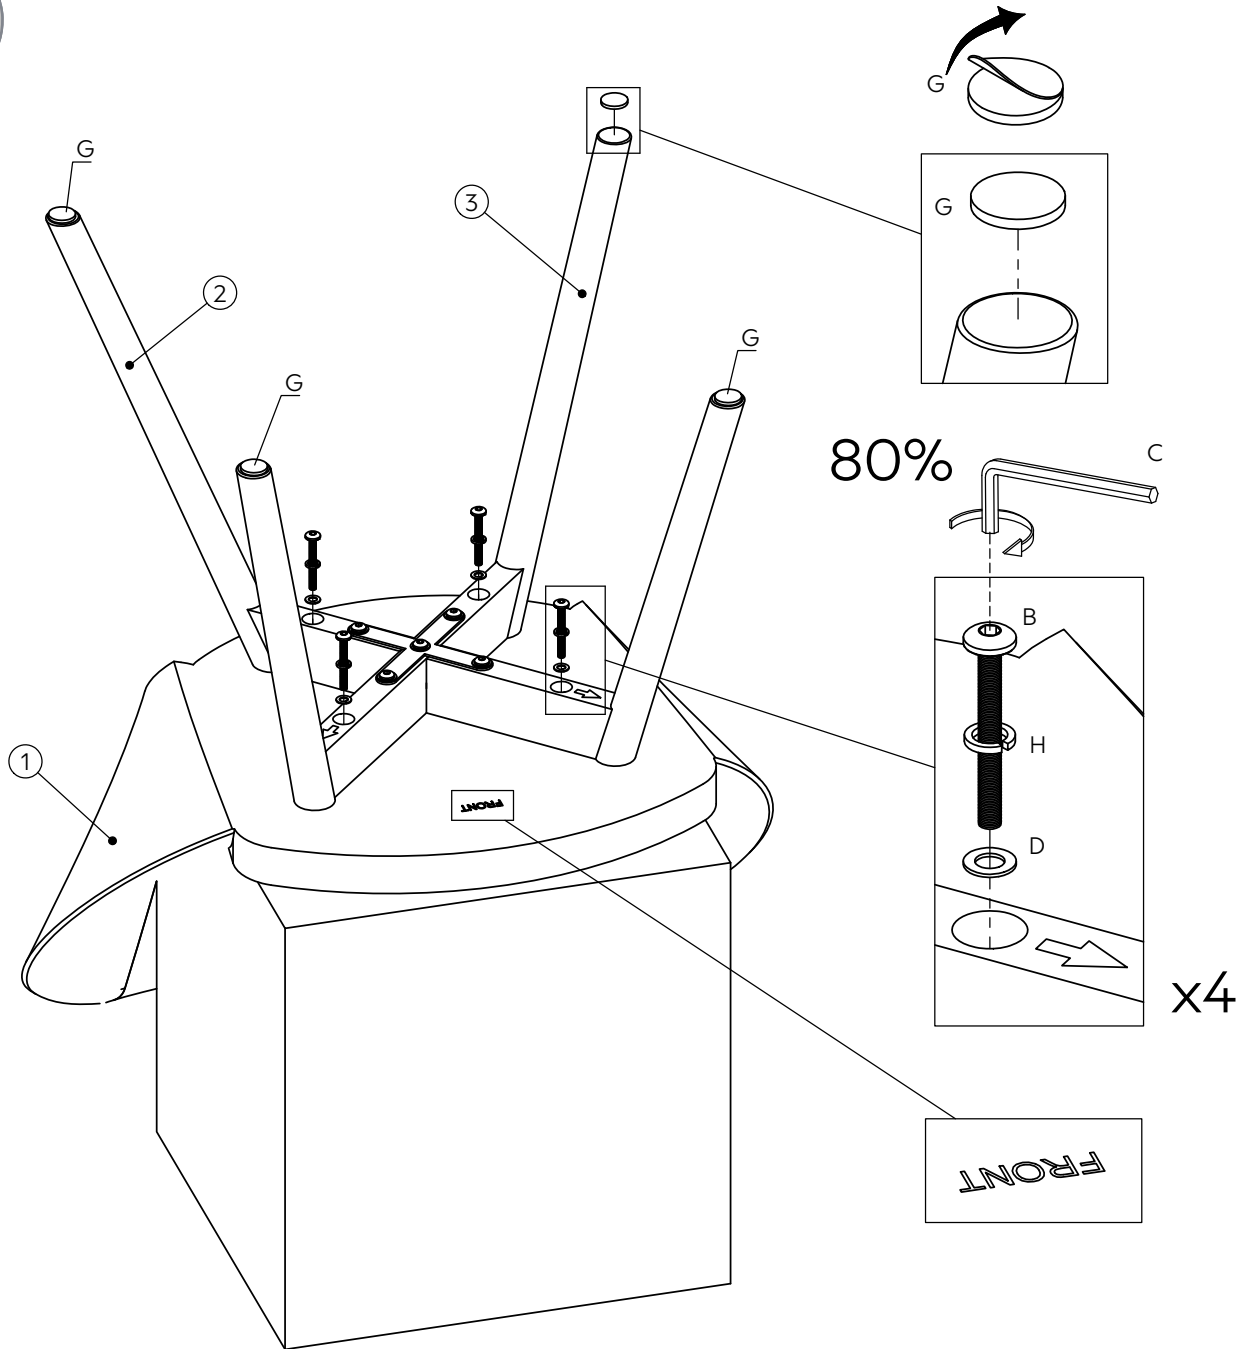

# HEWITT DINING CHAIR-N52326-N52324-Q96151-B65170-AH9247-AB7800-AB9473

Assembly instructions

Components supplied. Please use this guide if you require replacement parts.

Ref	Dimensions	Visual	Qty	Ctn
1	610x570mm		1	1
2	730x405mm		1	1
3	730x405mm		1	1
4	480x470mm		1	1

Fixtures and fittings supplied (actual size)			
Ref	Dimensions	Qty	Spare Qty
A	M6x18mm	4	1
B	M6x60mm	5	1

Fixtures and fittings supplied (not to scale)				
Ref	Dimensions	Qty	Spare Qty	Visual
C	5mm	1		
D	Ø14mm	4	1	
E	Ø18mm	5	1	
F	150x150x3mm	1		
G	Ø25mm	4	2	
H	Ø10mm	4	1	

# HEWITT DINING CHAIR-N52326-N52324-Q96151-B65170-AH9247-AB7800-AB9473

Assembly instructions

1.

2.

A	M6x18mm	4					
E	Ø18mm	5		F	150x150x3mm	1	
C	5mm	1		B	M6x60mm	1	

HEWITT DINING CHAIR-N52326-N52324-Q96151-B65170-AH9247-  
AB7800-AB9473

Assembly instructions

3.

B	M6x60mm	4					
C	5mm	1		G	Ø25mm	4	
D	Ø14mm	4		H	Ø10mm	4	

4.

100%

C	5mm	1	
G	Ø25mm	2	

Use extra 2 pcs G to level the chair if necessary.

5.