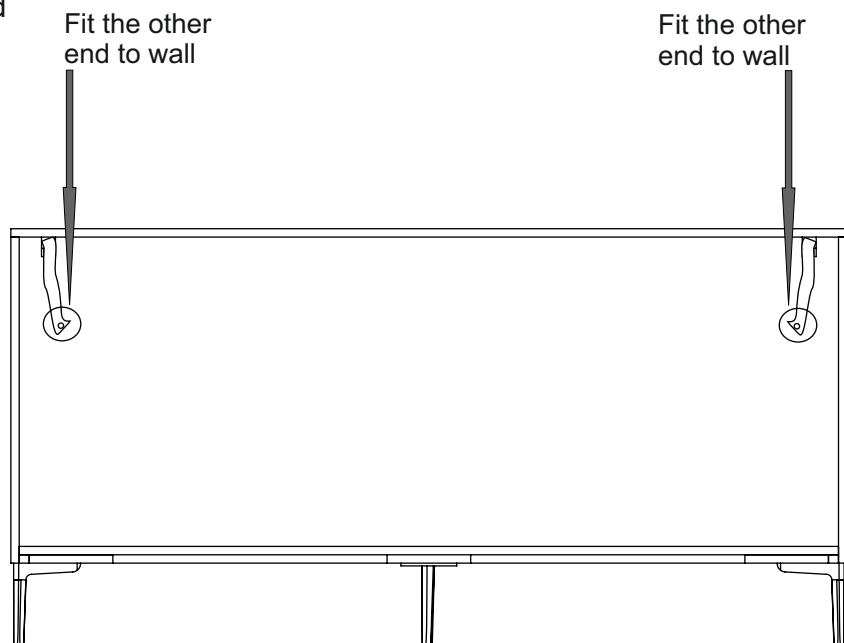

Note: Fit the other end of anti-tip straps provided on both top corners of the rear side of the product to wall