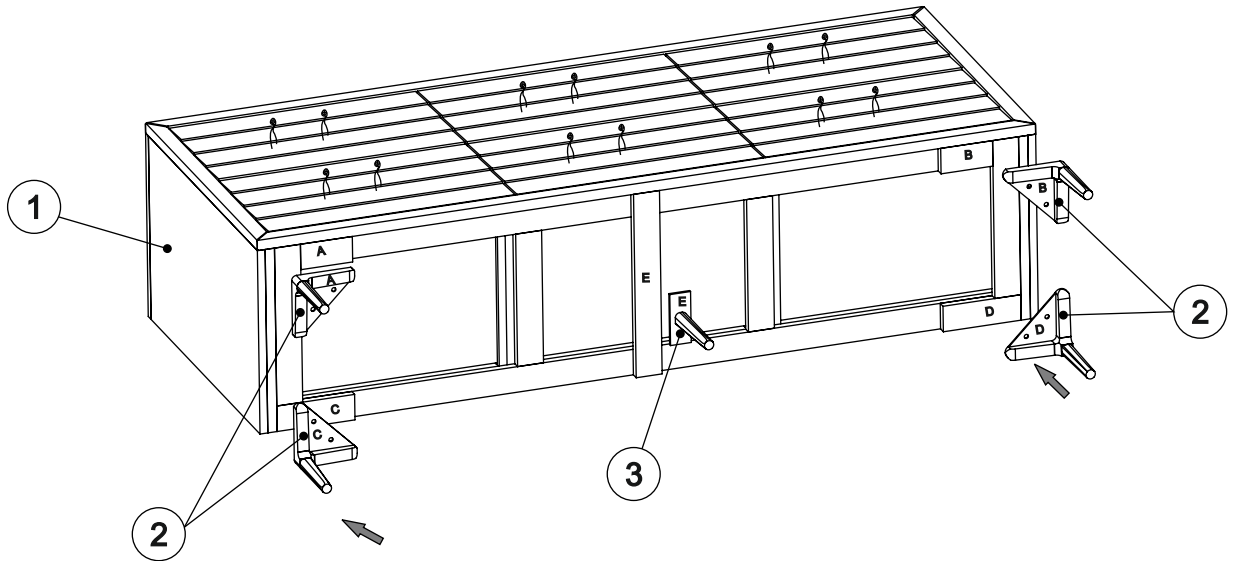

ISLA CHEST OF DRAWERS - AM2677 Assembly instructions

1.

Note: Match the labels e.g. A on leg to A on wooden part

2.

Note: Do not fully tighten until all fittings are in position.