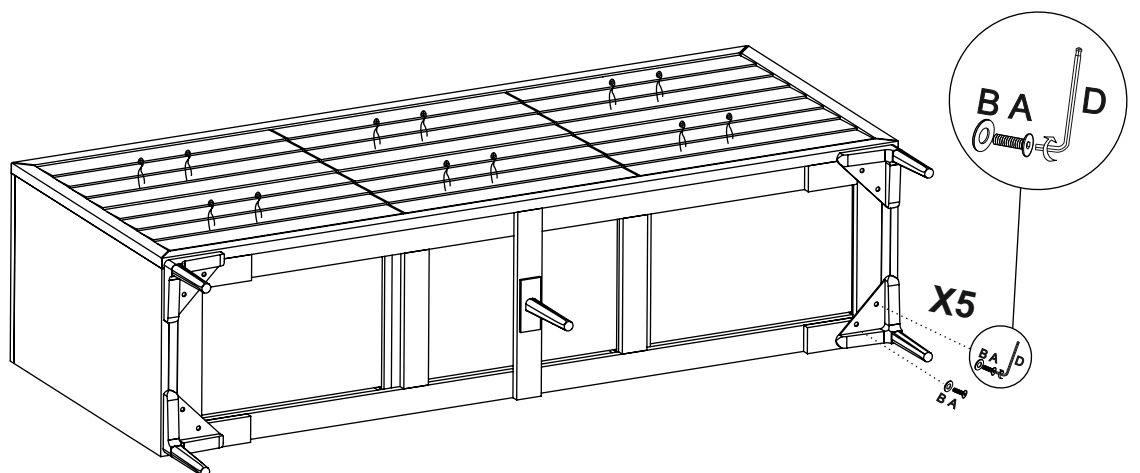

A	6 x 16mm	10		D	NA	1	
B	Ø16mm	10