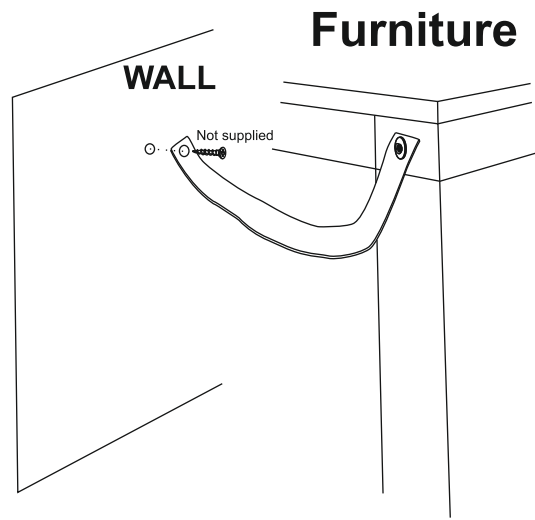

3.

Note: Open the drawers and remove the handles from back of drawer and fit it to front.

ISLA CHEST OF DRAWERS - AM2677 Assembly instructions

4.

We recommend the use of the wall attachment bracket/strap provided for safety reasons. Secure the strap to the wall with an appropriate screw and wall plug for your wall type (not provided). To hide the strap behind the unit, drill the hole lower than the top of unit.

Warning: Always ensure intended wall area to be drilled is free from hidden electrical wires, water and gas pipes. NB: Wall fixings are not included—Please source suitable fixing for your wall type. If in doubt please consult a qualified trades person. Please ensure you secure your product to the wall for your and your family's safety before you use it.