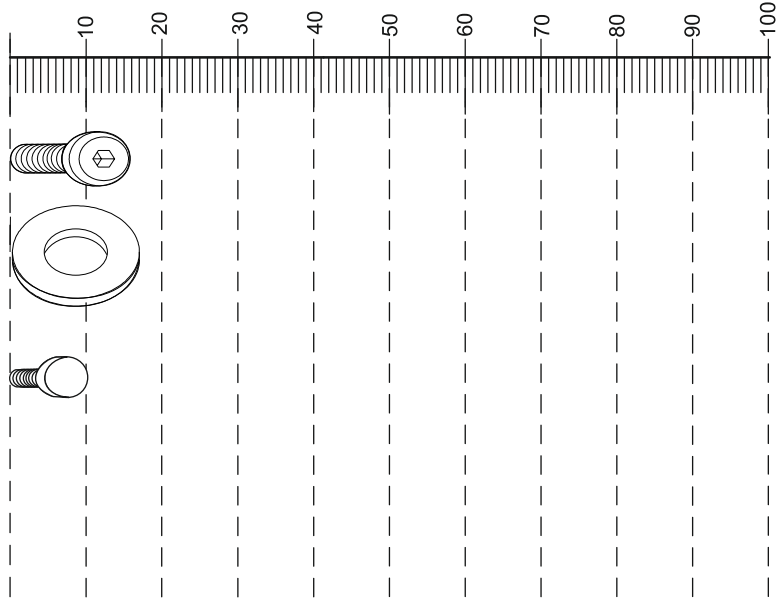

ISLA CHEST OF DRAWERS - AM2677 Assembly instructions

Fixtures and Fittings supplied (actual size)			
Ref	Dimensions	Qty	Spare Qty
A	6 x 16mm	10	2
B	∅16mm	10	2
C	10 x 6mm	NA	1

Fixtures and fittings supplied (not to scale)			
Ref	Qty	Spare	Visual
D	1	N/A