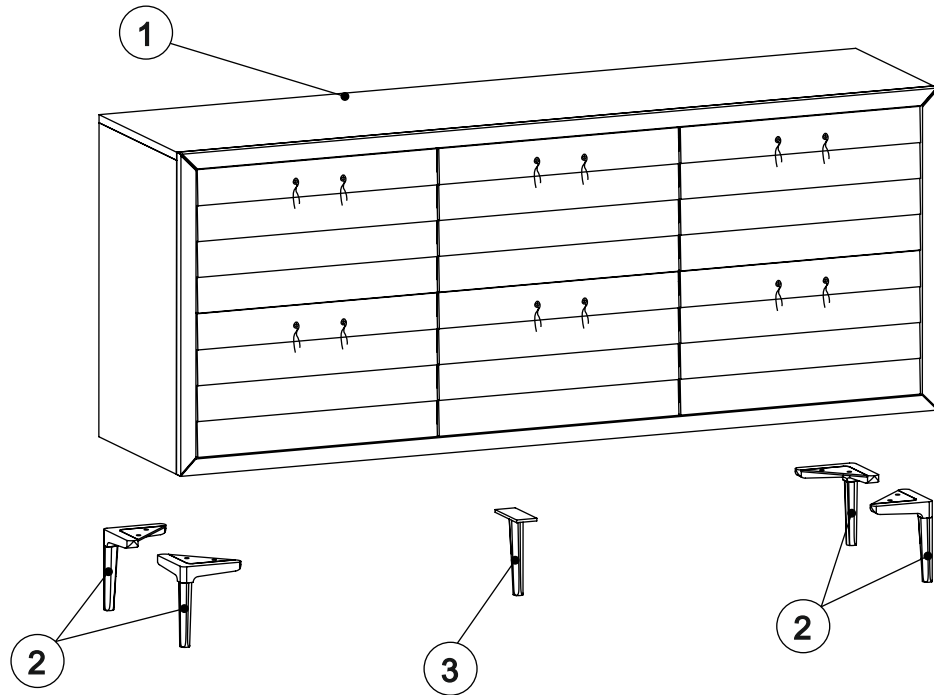

CALL: 0333 777 8999

ISLA CHEST OF DRAWERS
- AM2677
 Assembly instructions

GETTING TO KNOW YOUR PRODUCT

Product supplied.

| Ref | Dimensions | Visual | Qty | Ctn |
|-----|-------------|---|-----|-----|
| 1 | 150 x 60cm |  | 1 | 1 |
| 2 | 15 x 11.5cm |  | 4 | 1 |
| 3 | 15 x 10cm |  | 1 | 1 |