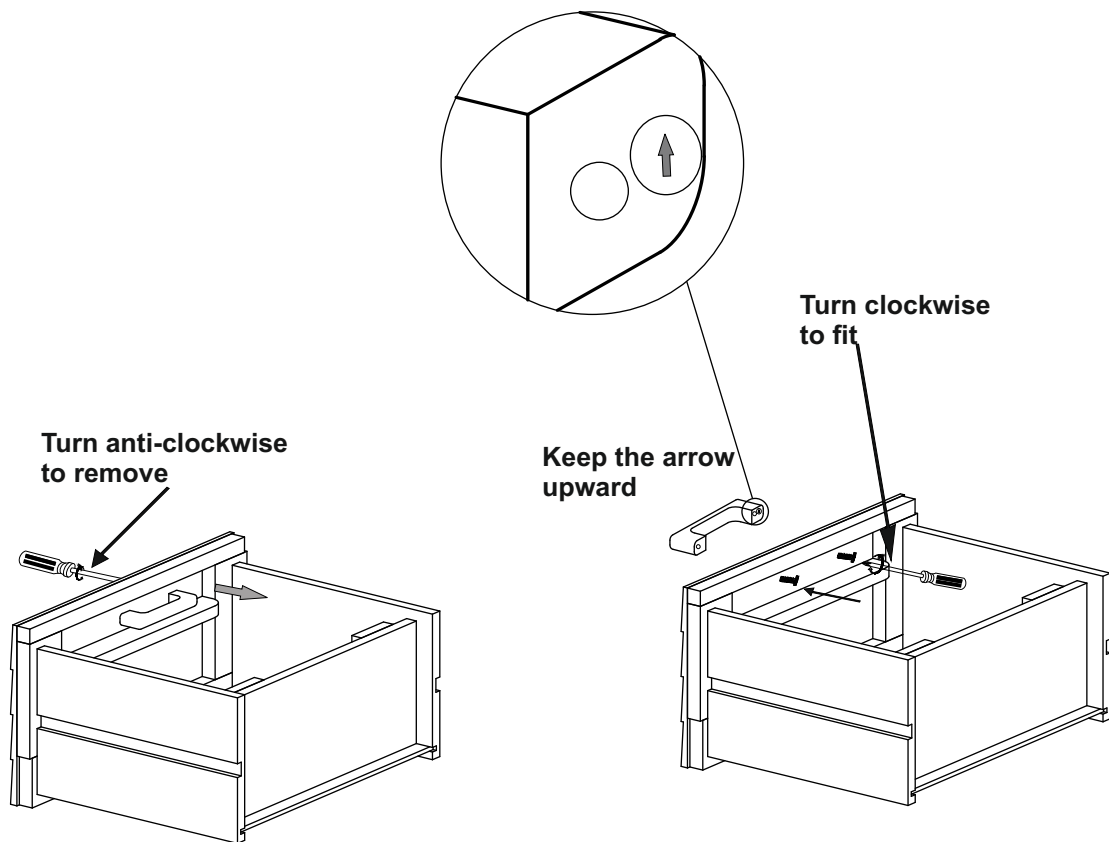

3.

Note: Open the drawers and remove the handles from back of drawer and fit it to front.

ISLA CHEST OF DRAWERS - AM2677 Assembly instructions

4.

We recommend the use of the wall attachment bracket/strap provided for safety reasons. Secure the strap to the wall with an appropriate screw and wall plug for your wall type (not provided). To hide the strap behind the unit, drill the hole lower than the top of unit.