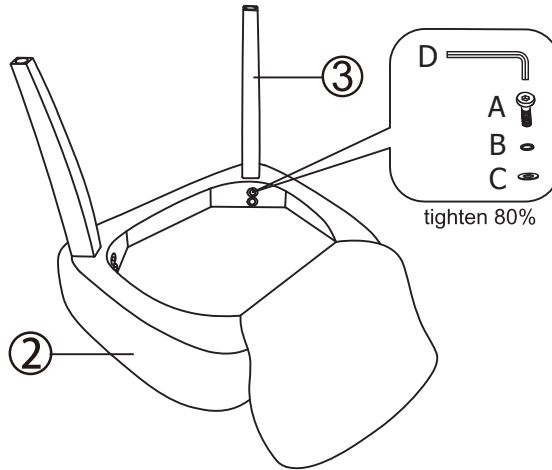

CALL: 0333 777 8999

GETTING TO KNOW YOUR PRODUCT

Ref	Dimension	Visual	Qty
1	Back: H87xW51xD10CM		1
2	Seat: 54.5x50.5x15CM		1
3	Front Legs: 42x4.8x2.8CM		2

REMI S SIDE CHAIR

AD8871

Assembly instructions

Fixtures and fittings
supplied (actual size)

Ref	Dimension	Qty	Spare
A	M8 x 60mm	8	1
B	12mm	8	1
C	22mm	8	1
D	8 x 85mm	1	0

REMI S SIDE CHAIR AD8871

Assembly instructions

1.

WARNING!
Open the bottom of the chair and take the legs out.

2.

A x 4	M8x60mm
	
B x 4	12mm
	
C x 4	22mm
	
D x 1	8x85mm
	

3.

A x 4	M8x60mm
	
B x 4	12mm
	
C x 4	22mm
	
D x 1	8x85mm
	

REMI S SIDE CHAIR
AD8871
Assembly instructions

4.

5.

Then adjust balance of this chair
tighten all the screws to 100%.

6.

In the end , zip up the non-woven
cloth underneath the seat.

NEXT

REMI S SIDE CHAIR AD8871

Assembly instructions

Actual product size
H87×W54.5×D62cm

REMI S SIDE CHAIR
AD8871
Assembly instructions