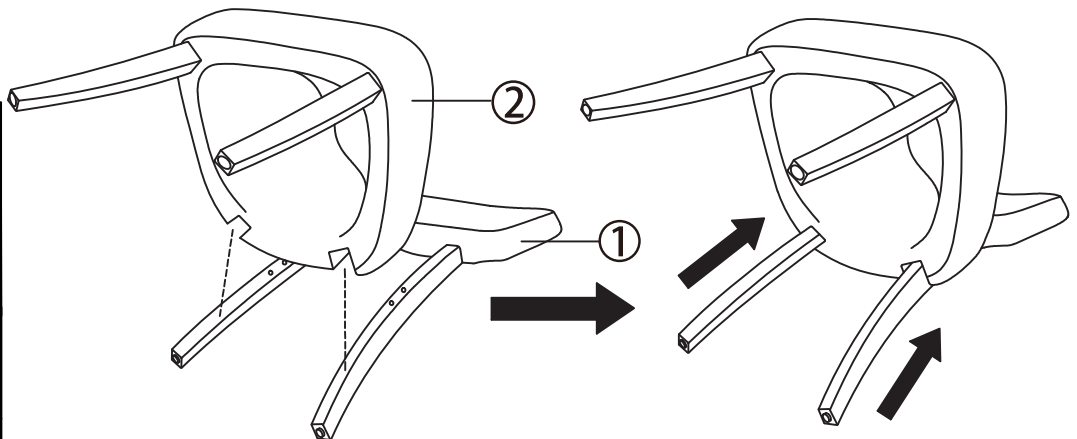

Ref	Dimension	Qty	Spare
A	M8 x 60mm	8	1
B	12mm	8	1
C	22mm	8	1
D	8 x 85mm	1	0

REMI S SIDE CHAIR AD8871

Assembly instructions

1.

WARNING!
Open the bottom of the chair and take the legs out.

2.

A x 4	M8x60mm
	
B x 4	12mm
	
C x 4	22mm
	
D x 1	8x85mm
	

3.

A x 4	M8x60mm
	
B x 4	12mm
	
C x 4	22mm
	
D x 1	8x85mm
	

REMI S SIDE CHAIR
AD8871
Assembly instructions

4.

5.

Then adjust balance of this chair
tighten all the screws to 100%.

6.

In the end , zip up the non-woven
cloth underneath the seat.