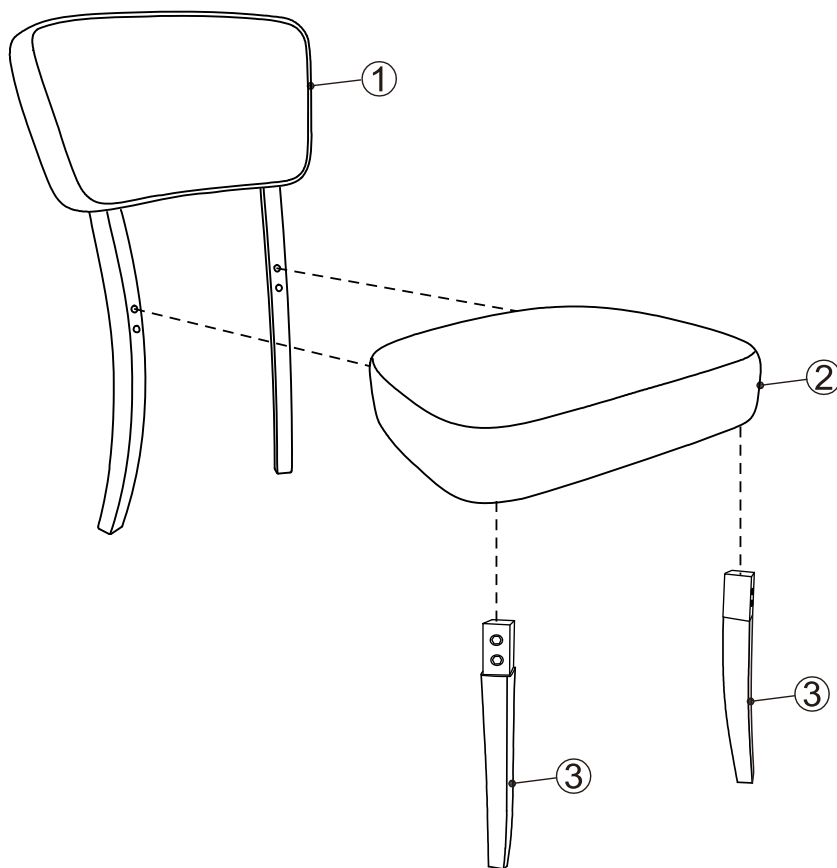

CALL: 0333 777 8999

GETTING TO KNOW YOUR PRODUCT

Ref	Dimension	Visual	Qty
1	Back: H87xW51xD10CM		1
2	Seat: 54.5x50.5x15CM		1
3	Front Legs: 42x4.8x2.8CM		2

REMI S SIDE CHAIR

AD8871

Assembly instructions

Fixtures and fittings
supplied (actual size)

Ref	Dimension	Qty	Spare
A	M8 x 60mm	8	1
B	12mm	8	1
C	22mm	8	1
D	8 x 85mm	1	0

REMI S SIDE CHAIR AD8871

Assembly instructions

1.

WARNING!
Open the bottom of the chair and take the legs out.

2.

A x 4	M8x60mm
	
B x 4	12mm
	
C x 4	22mm
	
D x 1	8x85mm
	