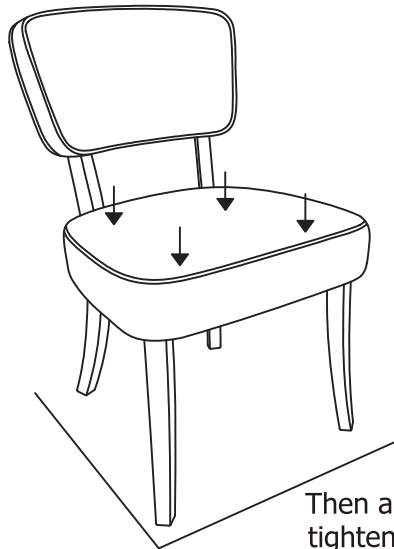

CALL: 0333 777 8999

GETTING TO KNOW YOUR PRODUCT

Ref	Dimension	Visual	Qty
1	Back: H87xW51xD10CM		1
2	Seat: 54.5x50.5x15CM		1
3	Front Legs: 42x4.8x2.8CM		2

REMI S SIDE CHAIR

AD8871

Assembly instructions

Fixtures and fittings
supplied (actual size)

Ref	Dimension	Qty	Spare
A	M8 x 60mm	8	1
B	12mm	8	1
C	22mm	8	1
D	8 x 85mm	1	0

REMI S SIDE CHAIR AD8871

Assembly instructions

1.

WARNING!
Open the bottom of the chair and take the legs out.

2.

A x 4	M8x60mm
	
B x 4	12mm
	
C x 4	22mm
	
D x 1	8x85mm
	

3.

A x 4	M8x60mm
	
B x 4	12mm
	
C x 4	22mm
	
D x 1	8x85mm
	

REMI S SIDE CHAIR
AD8871
Assembly instructions

4.

5.

Then adjust balance of this chair
tighten all the screws to 100%.

6.

In the end , zip up the non-woven
cloth underneath the seat.

NEXT

REMI S SIDE CHAIR AD8871

Assembly instructions

Actual product size
H87×W54.5×D62cm

REMI S SIDE CHAIR
AD8871
Assembly instructions