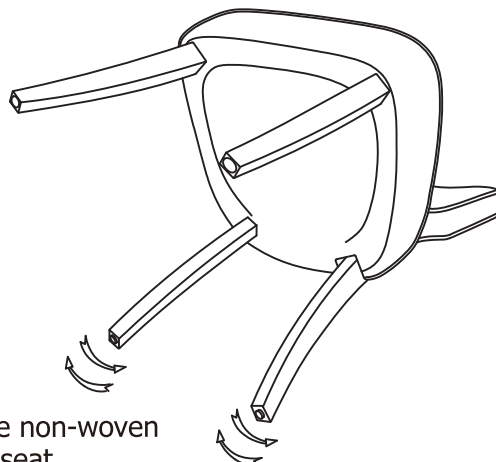

Ref	Dimension	Qty	Spare
A	M8 x 60mm	8	1
B	12mm	8	1
C	22mm	8	1
D	8 x 85mm	1	0

REMI S SIDE CHAIR AD8871

Assembly instructions

1.

WARNING!
Open the bottom of the chair and take the legs out.

2.

A x 4	M8x60mm
	
B x 4	12mm
	
C x 4	22mm
	
D x 1	8x85mm
	

3.

A x 4	M8x60mm
	
B x 4	12mm
	
C x 4	22mm
	
D x 1	8x85mm
	

REMI S SIDE CHAIR
AD8871
Assembly instructions

4.

5.

Then adjust balance of this chair
tighten all the screws to 100%.

6.

In the end , zip up the non-woven
cloth underneath the seat.

NEXT

REMI S SIDE CHAIR AD8871

Assembly instructions

Actual product size
H87×W54.5×D62cm

REMI S SIDE CHAIR
AD8871
Assembly instructions