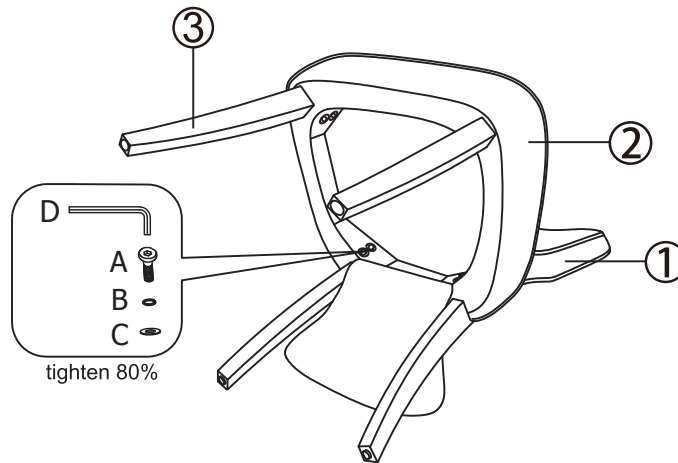

CALL: 0333 777 8999

GETTING TO KNOW YOUR PRODUCT

Ref	Dimension	Visual	Qty
1	Back: H87xW51xD10CM		1
2	Seat: 54.5x50.5x15CM		1
3	Front Legs: 42x4.8x2.8CM		2

REMI S SIDE CHAIR

AD8871

Assembly instructions

Fixtures and fittings
supplied (actual size)

Ref	Dimension	Qty	Spare
A	M8 x 60mm	8	1
B	12mm	8	1
C	22mm	8	1
D	8 x 85mm	1	0

REMI S SIDE CHAIR AD8871

Assembly instructions

1.

WARNING!
Open the bottom of the chair and take the legs out.

2.

A x 4	M8x60mm
	
B x 4	12mm
	
C x 4	22mm
	
D x 1	8x85mm
	

3.

A x 4	M8x60mm
	
B x 4	12mm
	
C x 4	22mm
	
D x 1	8x85mm
	

REMI S SIDE CHAIR
AD8871
Assembly instructions

4.

5.

Then adjust balance of this chair
tighten all the screws to 100%.

6.

In the end , zip up the non-woven
cloth underneath the seat.