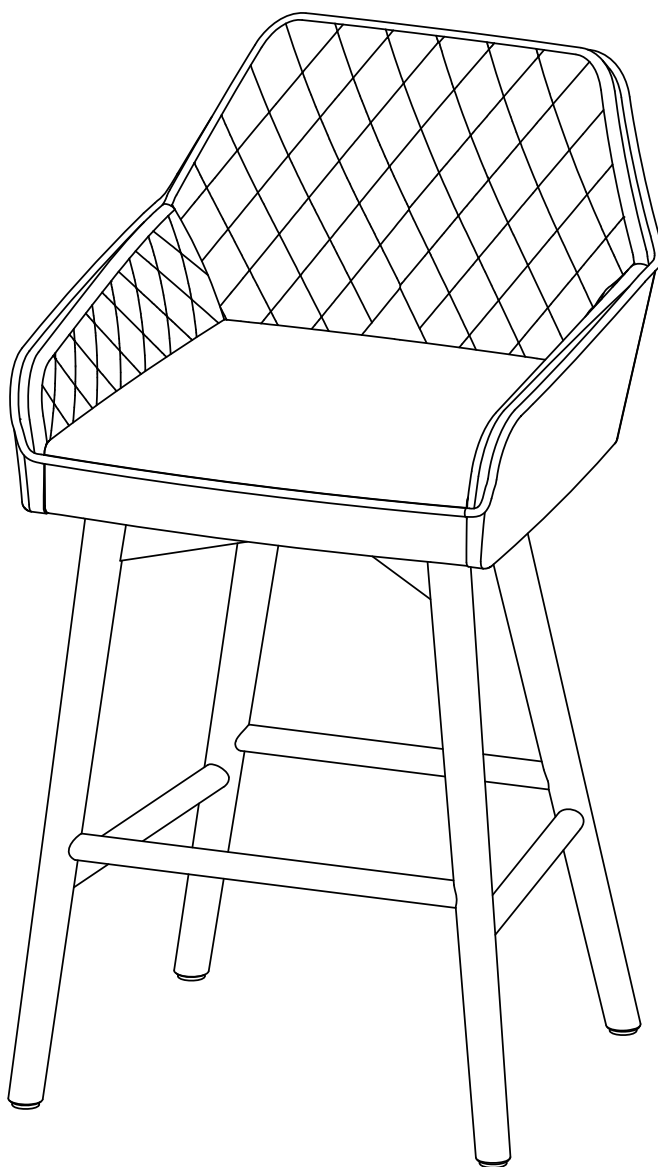

NEXT

HAMILTON BAR STOOL-AB9453-AR2796

Assembly instructions

Actual product size
H92 x W51 x D54cm

Need Help ?

With: Assembly instruction
Missing or damaged parts
CALL: 0333 777 8999

IMPORTANT-RETAIN FOR FUTURE REFERENCE

BEFORE YOU START

Number of people required to assemble

Two people are required to assemble this item

Time to assemble: 30 minutes

Item No.	Fabric name - leg	Fabric composition
AB9453	MONZA DARK GREY - BRONX FINISH	Face 100% Polyurethane, Base 65% Polyester, 35% Cotton
AR2796	MONZA PEPPERCORN - BRONX FINISH	Face 100% Polyurethane, Base 65% Polyester, 35% Cotton