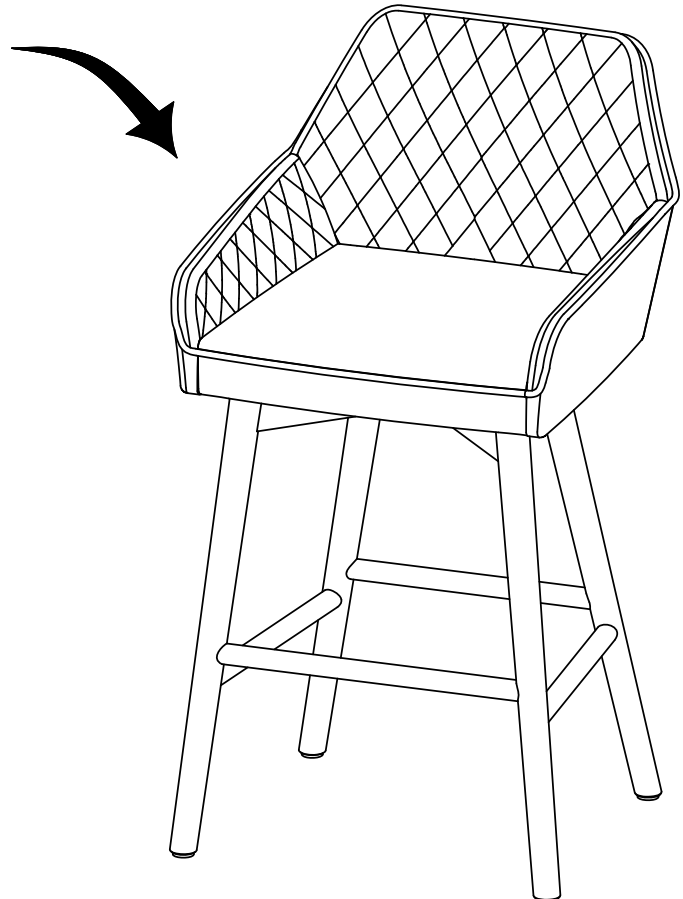

HAMILTON BAR STOOL-AB9453-AR2796

Components supplied. Please use this guide if you require replacement parts.

Assembly instructions

Ref	Dimensions	Visual	Qty	Ctn
1	510x545mm		1	1
2	490x460mm		1	1

Fixtures and fittings supplied (actual size)			
Ref	Dimensions	Qty	Spare Qty
A	M6x60mm	4	1

Fixtures and fittings supplied (not to scale)				
Ref	Dimensions	Qty	Spare Qty	Visual
B	5mm	1		
C	Ø14mm	4	1	
D	Ø25mm	4	1	
E	Ø10mm	4	1	

HAMILTON BAR STOOL-AB9453-AR2796

Assembly instructions

1.

A	M6x60mm	4	
B	5mm	1	
C	Ø14mm	4	
D	Ø25mm	4	
E	Ø10mm	4	