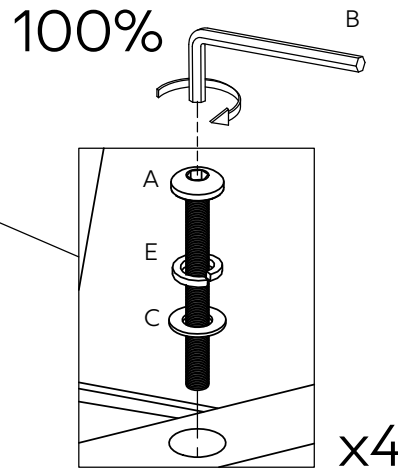

HAMILTON BAR STOOL-AB9453-AR2796

Components supplied. Please use this guide if you require replacement parts.

Assembly instructions

Ref	Dimensions	Visual	Qty	Ctn
1	510x545mm		1	1
2	490x460mm		1	1

Fixtures and fittings supplied (actual size)			
Ref	Dimensions	Qty	Spare Qty
A	M6x60mm	4	1

Fixtures and fittings supplied (not to scale)				
Ref	Dimensions	Qty	Spare Qty	Visual
B	5mm	1		
C	Ø14mm	4	1	
D	Ø25mm	4	1	
E	Ø10mm	4	1	

HAMILTON BAR STOOL-AB9453-AR2796

Assembly instructions

1.

A	M6x60mm	4	
B	5mm	1	
C	Ø14mm	4	
D	Ø25mm	4	
E	Ø10mm	4	