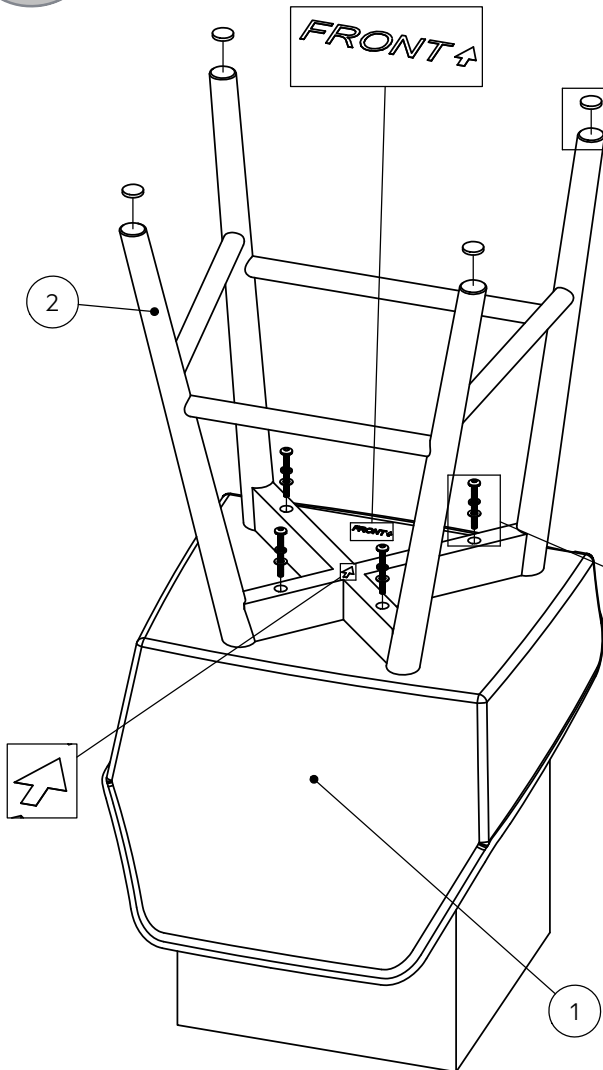

HAMILTON BAR STOOL-AB9453-AR2796

Components supplied. Please use this guide if you require replacement parts.

Assembly instructions

Ref	Dimensions	Visual	Qty	Ctn
1	510x545mm		1	1
2	490x460mm		1	1

Fixtures and fittings supplied (actual size)			
Ref	Dimensions	Qty	Spare Qty
A	M6x60mm	4	1

Fixtures and fittings supplied (not to scale)				
Ref	Dimensions	Qty	Spare Qty	Visual
B	5mm	1		
C	Ø14mm	4	1	
D	Ø25mm	4	1	
E	Ø10mm	4	1	

HAMILTON BAR STOOL-AB9453-AR2796

Assembly instructions

1.

A	M6x60mm	4	
B	5mm	1	
C	Ø14mm	4	
D	Ø25mm	4	
E	Ø10mm	4	

NEXT

HAMILTON BAR STOOL-AB9453-AR2796

Assembly instructions

Actual product size
H92 x W51 x D54cm