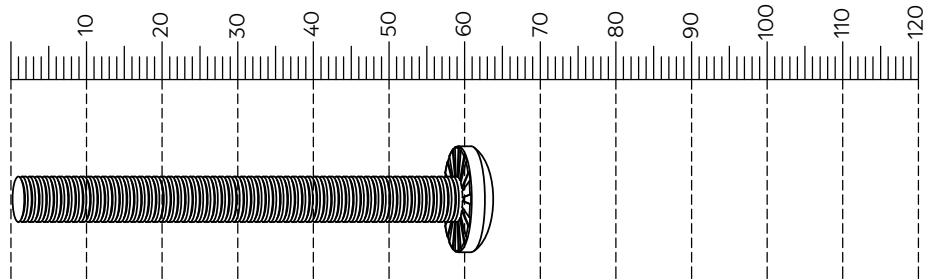

HAMILTON BAR STOOL-AB9453-AR2796

Components supplied. Please use this guide if you require replacement parts.

Assembly instructions

Ref	Dimensions	Visual	Qty	Ctn
1	510x545mm		1	1
2	490x460mm		1	1

Fixtures and fittings supplied (actual size)			
Ref	Dimensions	Qty	Spare Qty
A	M6x60mm	4	1