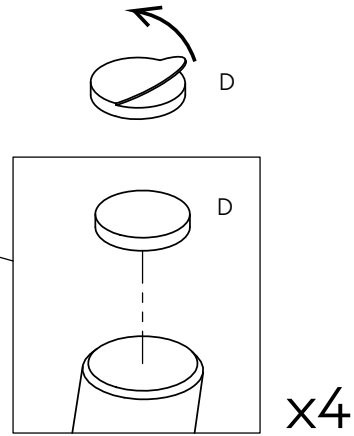

HAMILTON BAR STOOL-AB9453-AR2796

Components supplied. Please use this guide if you require replacement parts.

Assembly instructions

Ref	Dimensions	Visual	Qty	Ctn
1	510x545mm		1	1
2	490x460mm		1	1

Fixtures and fittings supplied (actual size)			
Ref	Dimensions	Qty	Spare Qty
A	M6x60mm	4	1

Fixtures and fittings supplied (not to scale)				
Ref	Dimensions	Qty	Spare Qty	Visual
B	5mm	1		
C	Ø14mm	4	1	
D	Ø25mm	4	1	
E	Ø10mm	4	1	

HAMILTON BAR STOOL-AB9453-AR2796

Assembly instructions

1.

A	M6x60mm	4	
B	5mm	1	
C	Ø14mm	4	
D	Ø25mm	4	
E	Ø10mm	4	