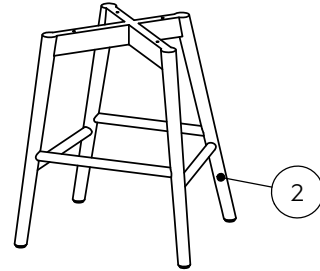

HAMILTON BAR STOOL-AB9453-AR2796

Components supplied. Please use this guide if you require replacement parts.

Assembly instructions

Ref	Dimensions	Visual	Qty	Ctn
1	510x545mm		1	1
2	490x460mm		1	1

Fixtures and fittings supplied (actual size)			
Ref	Dimensions	Qty	Spare Qty
A	M6x60mm	4	1