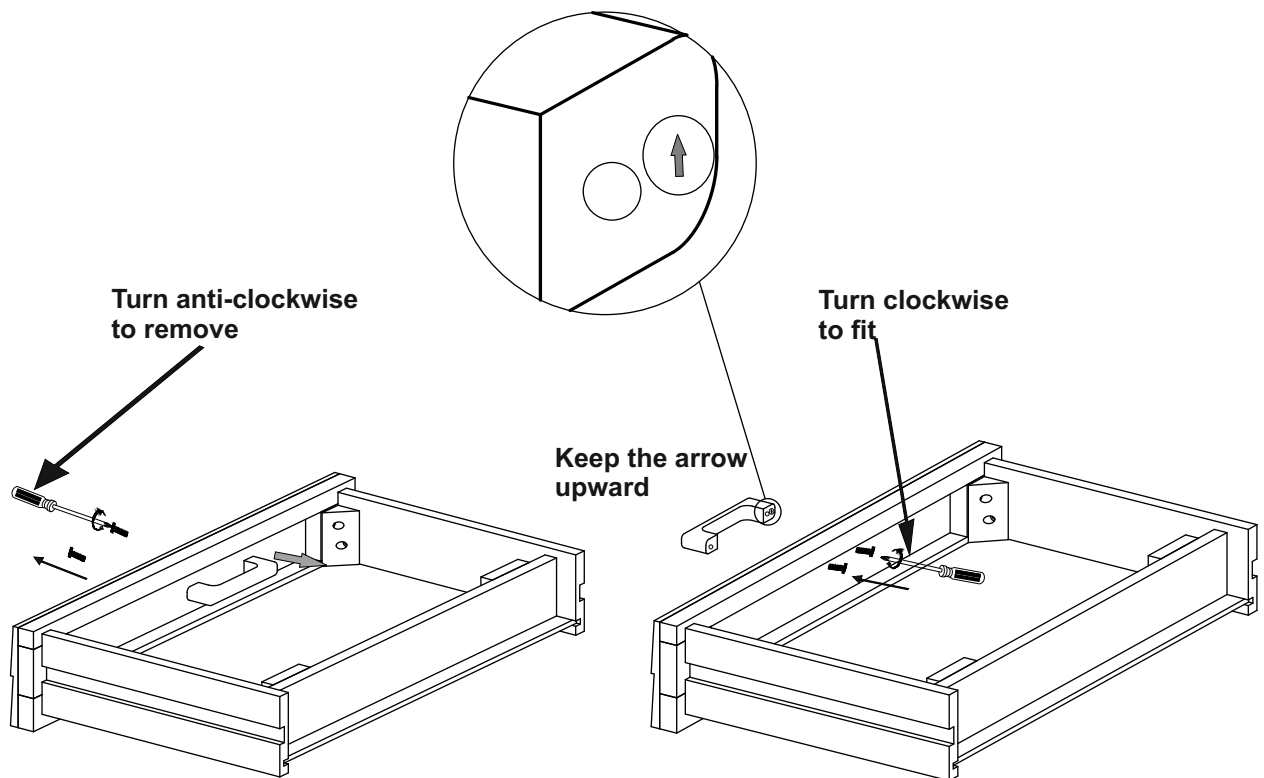

ISLA CONSOLE DRESSER - AV6593 Assembly instructions

3.

Note: Open the drawers and remove the handles from back of drawer and fit it to front.