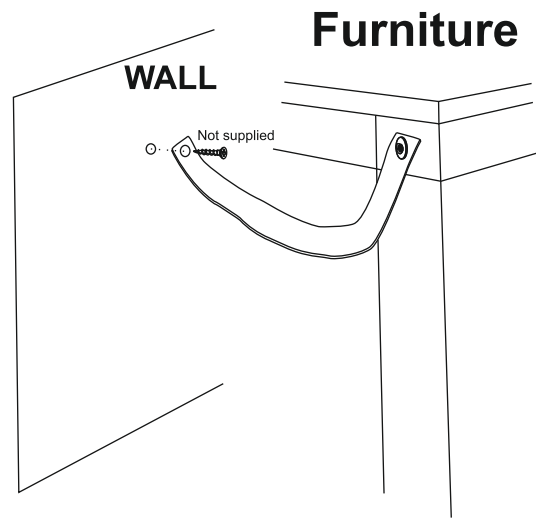

ISLA CONSOLE DRESSER - AV6593 Assembly instructions

4.

We recommend the use of the wall attachment bracket/strap provided for safety reasons. Secure the strap to the wall with an appropriate screw and wall plug for your wall type (not provided). To hide the strap behind the unit, drill the hole lower than the top of unit.

Warning: Always ensure intended wall area to be drilled is free from hidden electrical wires, water and gas pipes. NB: Wall fixings are not included—Please source suitable fixing for your wall type. If in doubt please consult a qualified trades person. Please ensure you secure your product to the wall for your and your family's safety before you use it.