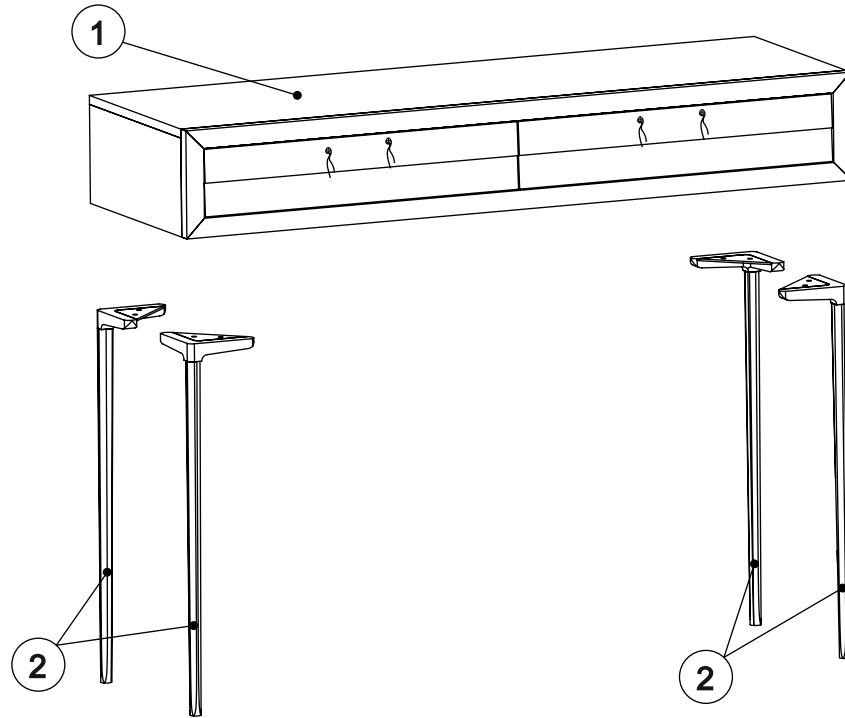

## Need Help ?

With: Assembly instruction  
Missing or damaged parts

**CALL: 0333 777 8999**

**ISLA CONSOLE DRESSER**  
**- AV6593**  
 Assembly instructions

**GETTING TO KNOW YOUR PRODUCT**

**Product supplied.**