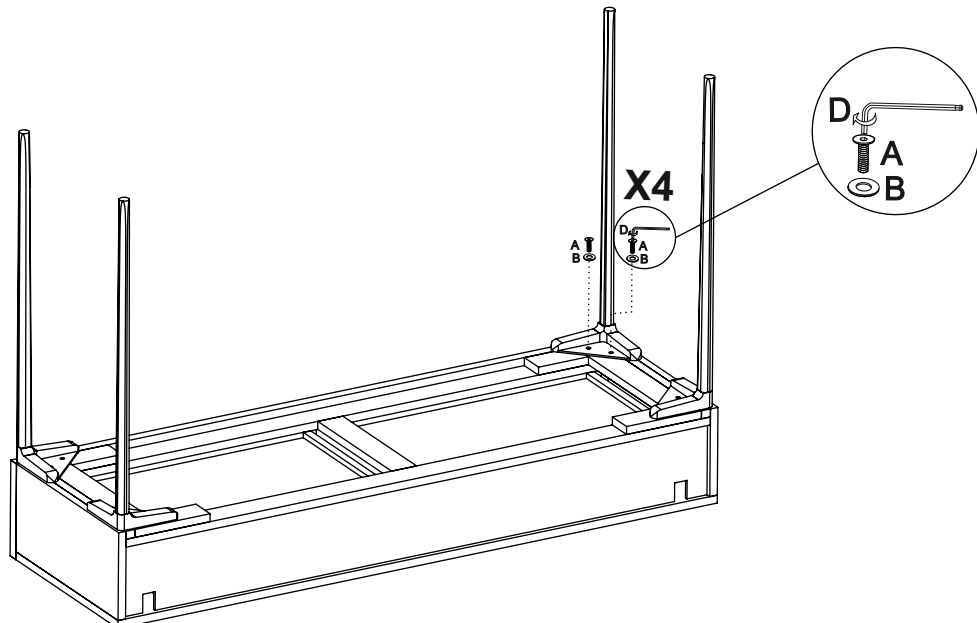

# ISLA CONSOLE DRESSER - AV6593 Assembly instructions

**1.**

**Note: Match the labels e.g. A on leg to A on wooden part**

**2.**

**Note: Do not fully tighten until all fittings are in position.**

A	6 x 16mm	8		D	NA	1	
B	Ø16mm	8					