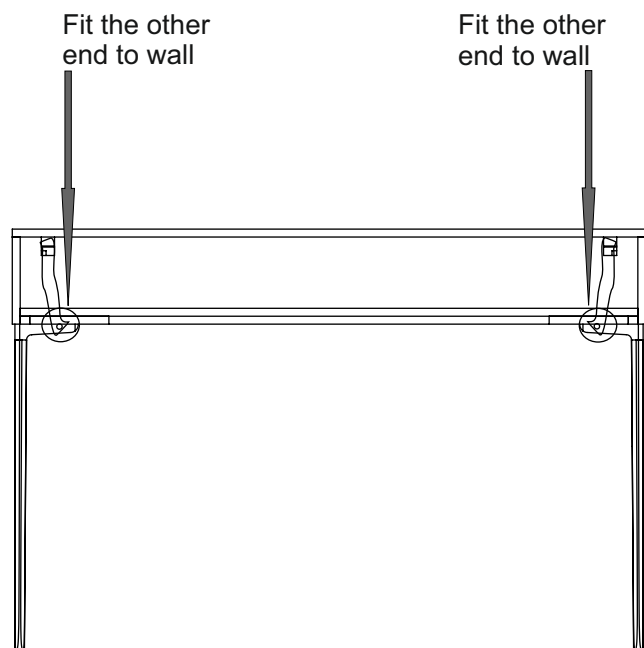

Note: Fit the other end of anti-tip straps provided on both top corners of the rear side of the product to wall