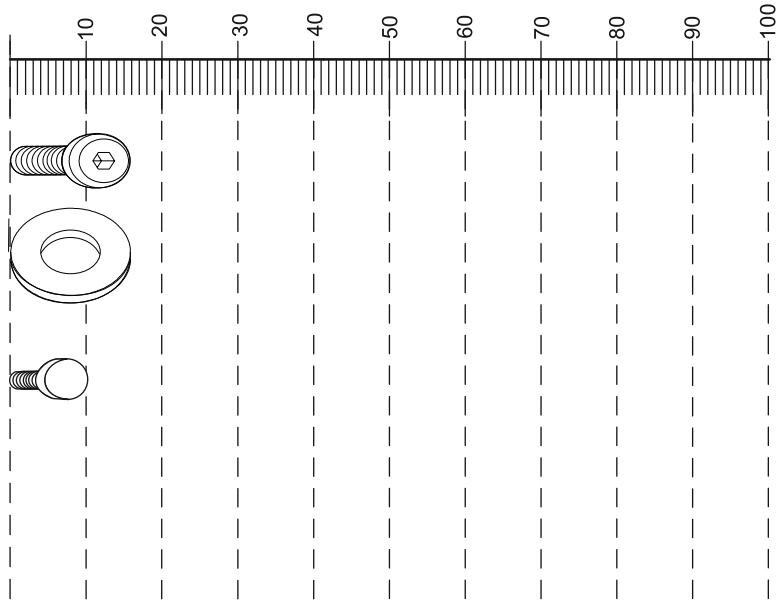

ISLA CONSOLE DRESSER - AV6593 Assembly instructions

Fixtures and Fittings supplied (actual size)			
Ref	Dimensions	Qty	Spare Qty
A	6 x 16mm	8	1
B	Ø16mm	8	1
C	10 x 6mm	NA	1

Fixtures and fittings supplied (not to scale)			
Ref	Qty	Spare	Visual
D	1	N/A