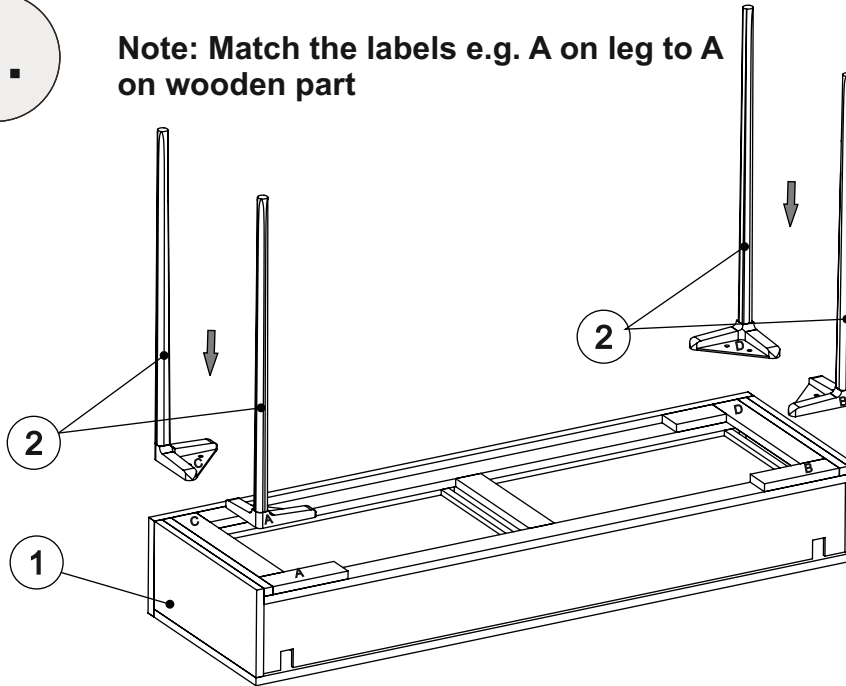

ISLA CONSOLE DRESSER - AV6593 Assembly instructions

1.

Note: Match the labels e.g. A on leg to A on wooden part