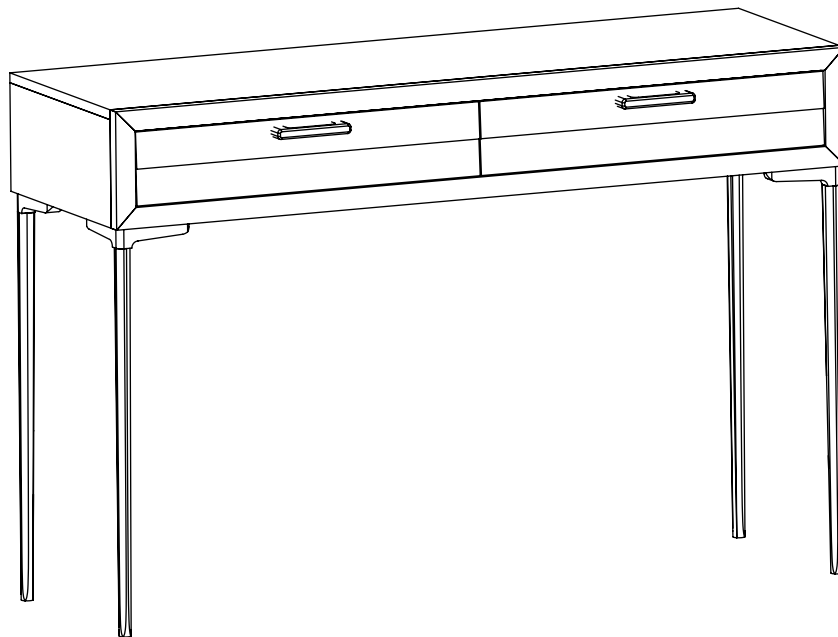

# NEXT

ISLA

**CONSOLE DRESSER - AV6593**

Assembly instructions

Actual product size

H80 x W120 x D38 cm

**IMPORTANT - RETAIN FOR FUTURE REFERENCE**

**Need Help ?**

# ISLA CONSOLE DRESSER - AV6593