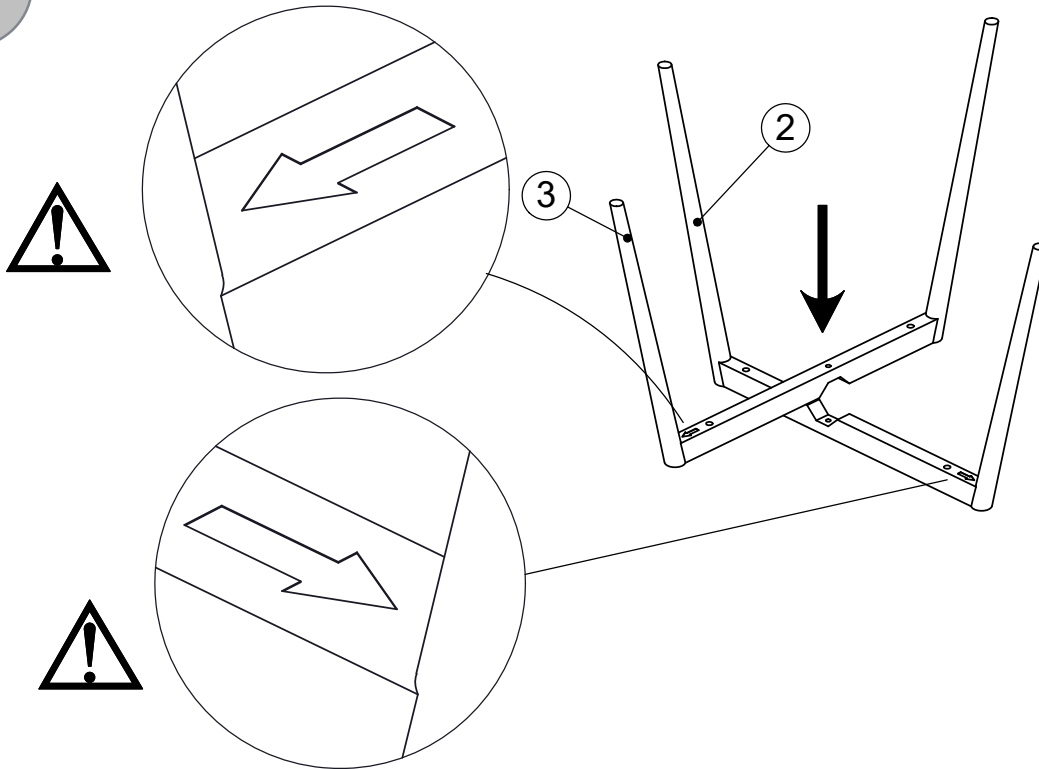

NO QUILT HAMILTON DINING CHAIR-B57981-B07040-B01643

Components supplied. Please use this guide if you require replacement parts.

Assembly instructions

Ref	Dimensions	Visual	Qty	Ctn
1	380x470mm		1	1
2	670x400mm		1	1
3	670x400mm		1	1

Fixtures and fittings supplied (actual size)			
Ref	Dimensions	Qty	Spare Qty
A	M6x30mm	1	1
G	M6x50mm	4	1

Fixtures and fittings supplied (not to scale)				
Ref	Dimensions	Qty	Spare Qty	Visual
H	Ø18mm	5	1	
D	5mm	1		

NO QUILT HAMILTON DINING CHAIR-B57981-B07040-B01643

Assembly instructions

1.

2.

A	M6x30mm	1	
H	Ø18mm	1	
D	5mm	1	

3.

G	M6x50mm	4	
H	Ø18mm	4	
D	5mm	1	

NO QUILT HAMILTON DINING CHAIR-B57981-B07040-B01643