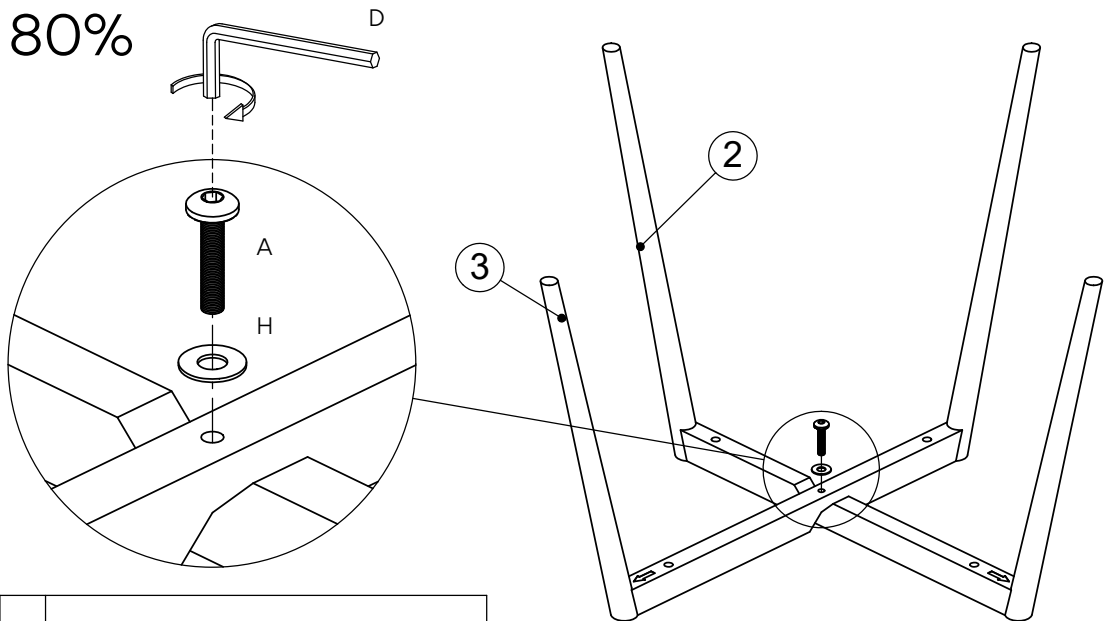

NO QUILT HAMILTON DINING CHAIR-B57981-B07040-B01643

Components supplied. Please use this guide if you require replacement parts.

Assembly instructions

Ref	Dimensions	Visual	Qty	Ctn
1	380x470mm		1	1
2	670x400mm		1	1
3	670x400mm		1	1

Fixtures and fittings supplied (actual size)			
Ref	Dimensions	Qty	Spare Qty
A	M6x30mm	1	1
G	M6x50mm	4	1

Fixtures and fittings supplied (not to scale)				
Ref	Dimensions	Qty	Spare Qty	Visual
H	Ø18mm	5	1	
D	5mm	1		

NO QUILT HAMILTON DINING CHAIR-B57981-B07040-B01643

Assembly instructions

1.

2.

A	M6x30mm	1	
H	Ø18mm	1	
D	5mm	1	

3.

G	M6x50mm	4	
H	Ø18mm	4	
D	5mm	1	

NO QUILT HAMILTON DINING CHAIR-B57981-B07040-B01643