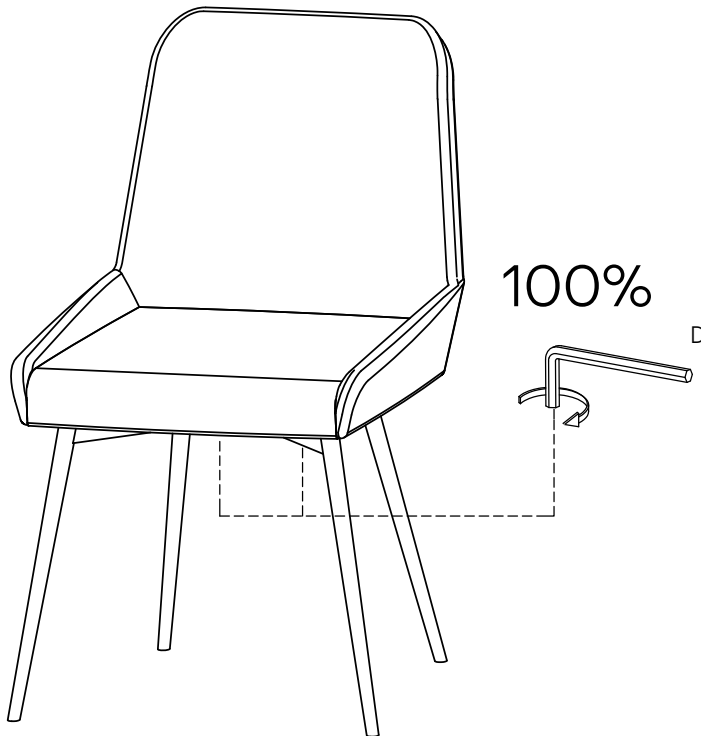

Fixtures and fittings supplied (actual size)			
Ref	Dimensions	Qty	Spare Qty
A	M6x30mm	1	1
G	M6x50mm	4	1

Fixtures and fittings supplied (not to scale)				
Ref	Dimensions	Qty	Spare Qty	Visual
H	Ø18mm	5	1	
D	5mm	1		

NO QUILT HAMILTON DINING CHAIR-B57981-B07040-B01643

Assembly instructions

1.

2.

A	M6x30mm	1	
H	Ø18mm	1	
D	5mm	1	

3.

G	M6x50mm	4	
H	Ø18mm	4	
D	5mm	1	

NO QUILT HAMILTON DINING CHAIR-B57981-B07040-B01643

Assembly instructions

4.

D	5mm	1	
---	-----	---	---

NEXT

NO QUILT HAMILTON DINING CHAIR-B57981-B07040-B01643

Assembly instructions

Actual product size
H85 x W50 x D57cm