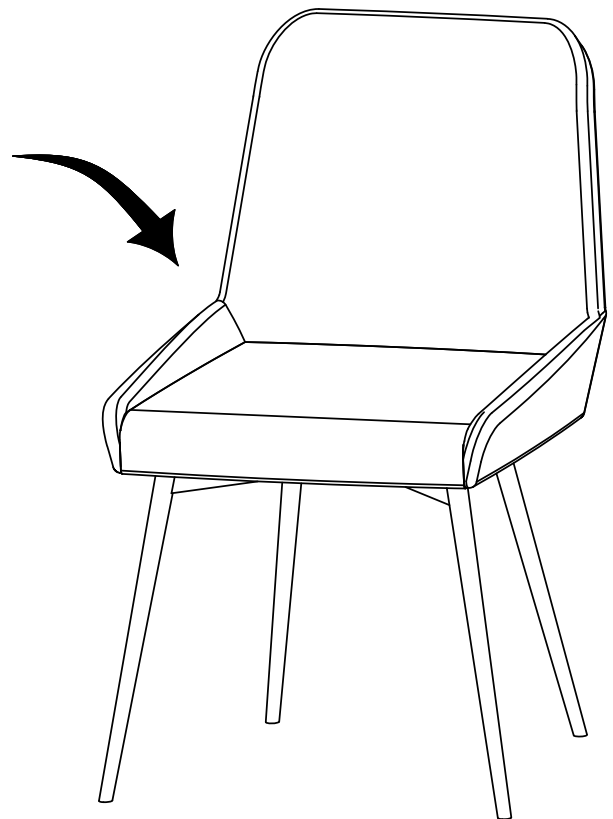

NO QUILT HAMILTON DINING CHAIR-B57981-B07040-B01643

Components supplied. Please use this guide if you require replacement parts.

Assembly instructions

Ref	Dimensions	Visual	Qty	Ctn
1	380x470mm		1	1
2	670x400mm		1	1
3	670x400mm		1	1

Fixtures and fittings supplied (actual size)			
Ref	Dimensions	Qty	Spare Qty
A	M6x30mm	1	1
G	M6x50mm	4	1

Fixtures and fittings supplied (not to scale)				
Ref	Dimensions	Qty	Spare Qty	Visual
H	Ø18mm	5	1	
D	5mm	1		

NO QUILT HAMILTON DINING CHAIR-B57981-B07040-B01643

Assembly instructions

1.

2.

A	M6x30mm	1	
H	Ø18mm	1	
D	5mm	1	

3.

G	M6x50mm	4	
H	Ø18mm	4	
D	5mm	1	

NO QUILT HAMILTON DINING CHAIR-B57981-B07040-B01643

Assembly instructions

4.

D	5mm	1	
---	-----	---	---

NEXT

NO QUILT HAMILTON DINING CHAIR-B57981-B07040-B01643

Assembly instructions

Actual product size
H85 x W50 x D57cm