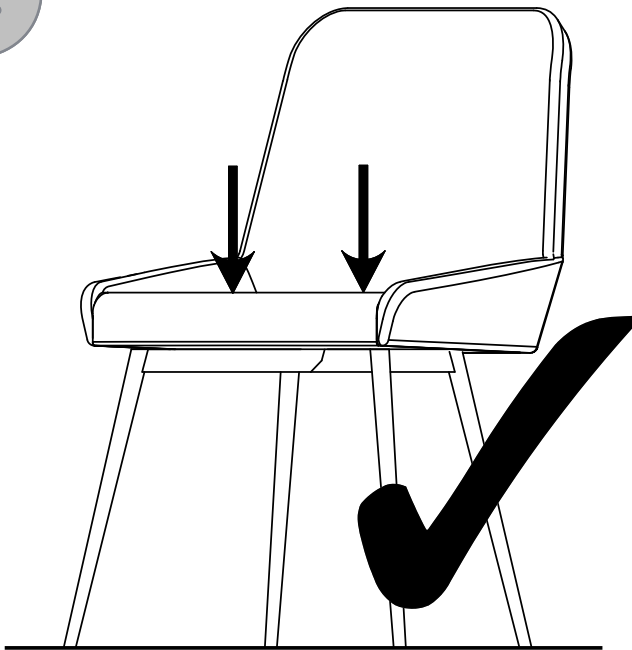

NO QUILT HAMILTON DINING CHAIR-B57981-B07040-B01643

Assembly instructions

1.

2.

A	M6x30mm	1	
H	Ø18mm	1	
D	5mm	1	

3.

G	M6x50mm	4	
H	Ø18mm	4	
D	5mm	1	

NO QUILT HAMILTON DINING CHAIR-B57981-B07040-B01643

Assembly instructions

4.

D	5mm	1	
---	-----	---	---

NEXT

NO QUILT HAMILTON DINING CHAIR-B57981-B07040-B01643

Assembly instructions

Actual product size
H85 x W50 x D57cm