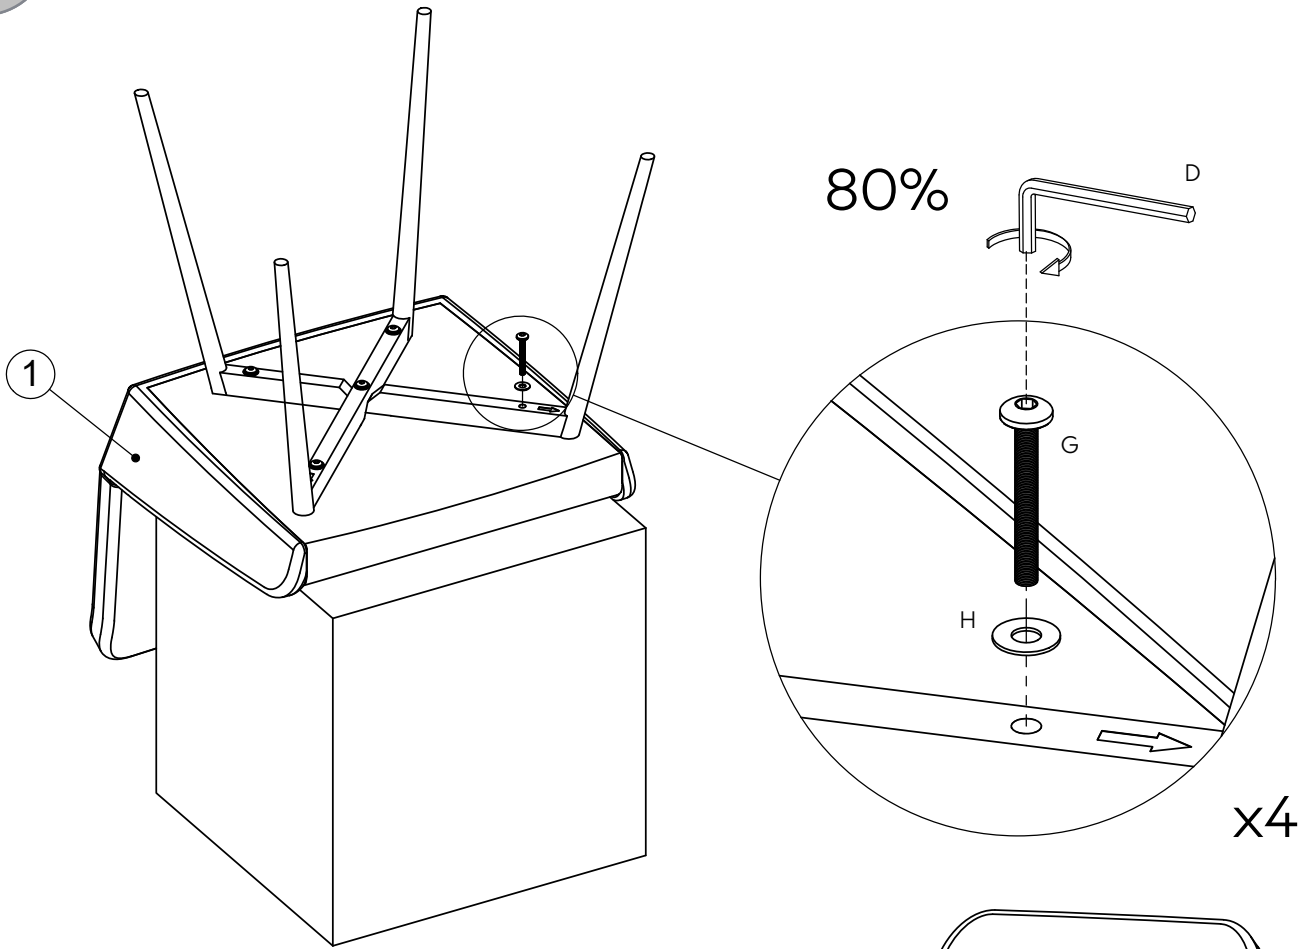

Fixtures and fittings supplied (actual size)			
Ref	Dimensions	Qty	Spare Qty
A	M6x30mm	1	1
G	M6x50mm	4	1

Fixtures and fittings supplied (not to scale)				
Ref	Dimensions	Qty	Spare Qty	Visual
H	Ø18mm	5	1	
D	5mm	1		

NO QUILT HAMILTON DINING CHAIR-B57981-B07040-B01643

Assembly instructions

1.

2.

A	M6x30mm	1	
H	Ø18mm	1	
D	5mm	1	

3.

G	M6x50mm	4	
H	Ø18mm	4	
D	5mm	1	

NO QUILT HAMILTON DINING CHAIR-B57981-B07040-B01643