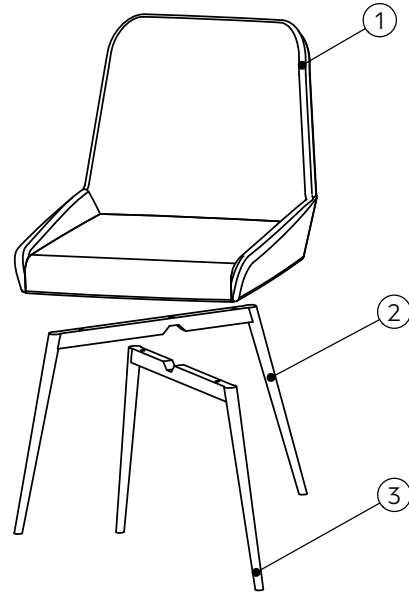

NO QUILT HAMILTON DINING CHAIR-B57981-B07040-B01643

Components supplied. Please use this guide if you require replacement parts.

Assembly instructions

Ref	Dimensions	Visual	Qty	Ctn
1	380x470mm		1	1
2	670x400mm		1	1
3	670x400mm		1	1