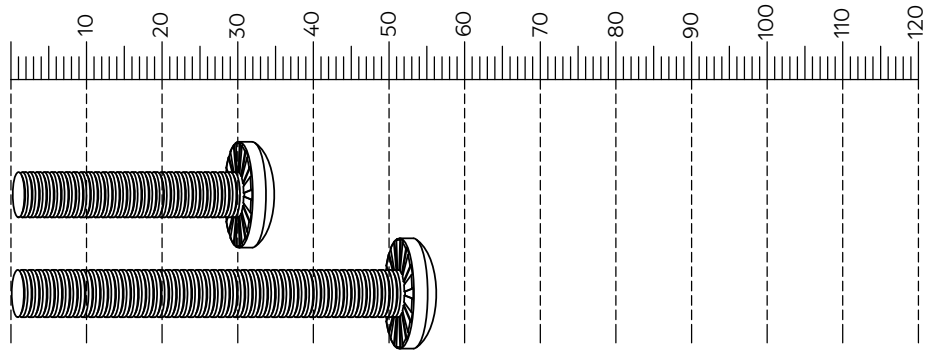

NO QUILT HAMILTON DINING CHAIR-B57981-B07040-B01643

Components supplied. Please use this guide if you require replacement parts.

Assembly instructions

Ref	Dimensions	Visual	Qty	Ctn
1	380x470mm		1	1
2	670x400mm		1	1
3	670x400mm		1	1

Fixtures and fittings supplied (actual size)			
Ref	Dimensions	Qty	Spare Qty
A	M6x30mm	1	1
G	M6x50mm	4	1

Fixtures and fittings supplied (not to scale)				
Ref	Dimensions	Qty	Spare Qty	Visual
H	Ø18mm	5	1	
D	5mm	1		