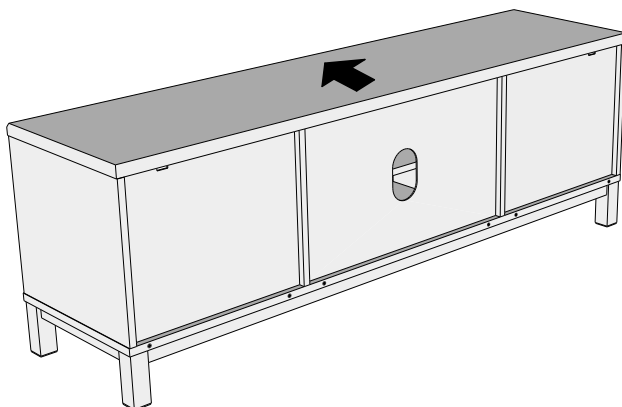

Step2: Press down all the back panels so they are clear of the top panel slot;

18 Slide the top panel front to unlock, then lift off. Follow the same sequence to remove the other panels;