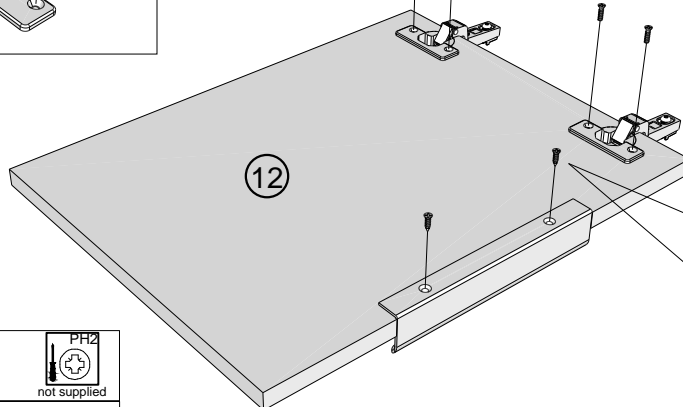

# NEXT BRONX BLACK WIDE TV UNIT

C08128  
Assembly instructions

14

Left side

Right side

15

U139	Ø4.5 x 15mm	4	  not supplied
C11	N/A	2	
E39	N/A	1	   not supplied

16

### Adjust Hinge Position

Install hinge

Remove hinge