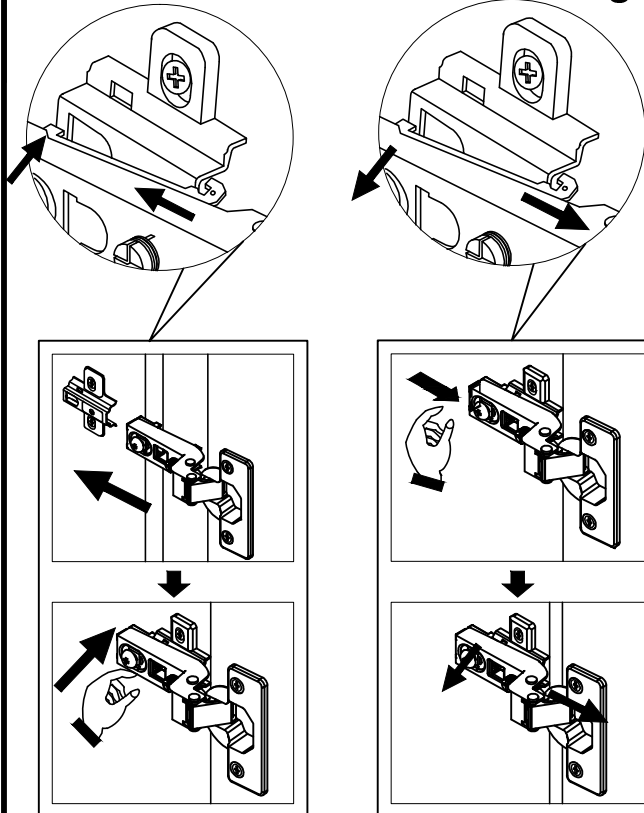

# NEXT BRONX BLACK WIDE TV UNIT

C08128  
Assembly instructions

14

Left side

Right side

15

U139	Ø4.5 x 15mm	4	  not supplied
C11	N/A	2	
E39	N/A	1	   not supplied

16

### Adjust Hinge Position

Install hinge

Remove hinge