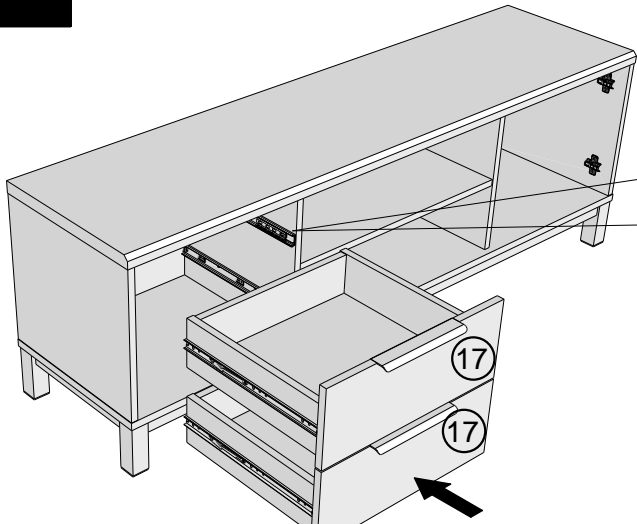

NEXT BRONX BLACK WIDE TV UNIT

C08128
Assembly instructions

14

Left side

Right side