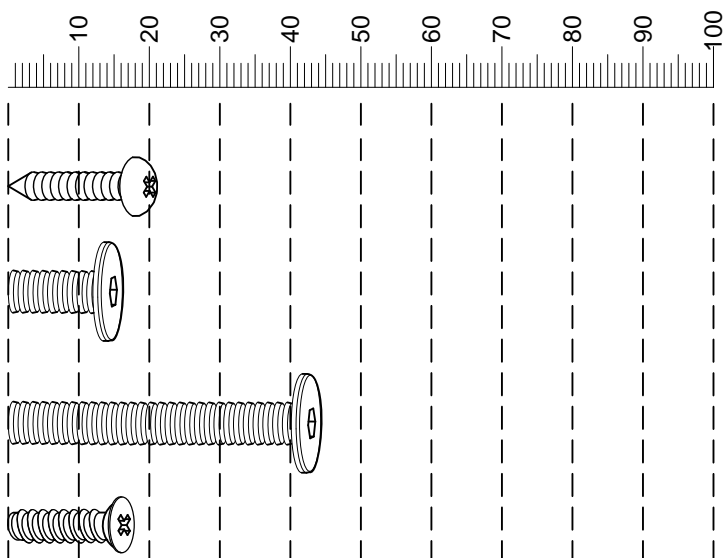

Fixtures and fittings supplied (actual size)

Ref	Dimensions	Qty	Spare Qty
S41	Ø4 x 16mm	2	1
V35	Ø6 x 12mm	4	1
V68	Ø6 x 40mm	8	1
U139	Ø4.5 x 15mm	4	1

Fixtures and fittings supplied (not to scale)

Ref	Dimensions	Qty	Spare Qty	Visual
T38	N/A	9	1	
C11	N/A	2	N/A	
T1	N/A	2	N/A	
T39	N/A	2	N/A	
E39	N/A	3	N/A