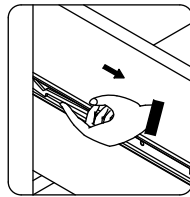

NEXT BRONX BLACK WIDE TV UNIT

C08128
Assembly instructions

14

Left side

Right side

15

U139	Ø4.5 x 15mm	4	 not supplied
C11	N/A	2	
E39	N/A	1	 not supplied