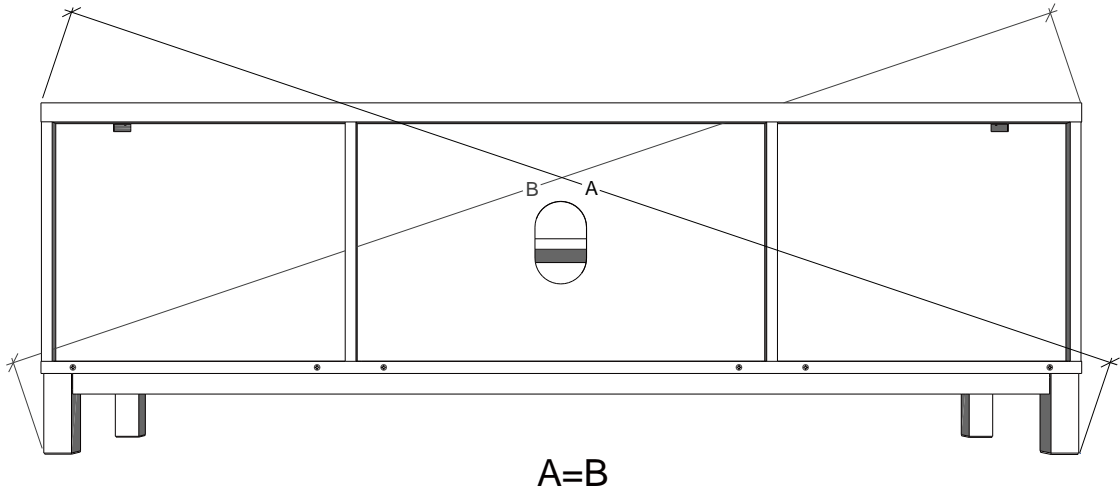

NEXT BRONX BLACK WIDE TV UNIT

C08128
Assembly instructions

7