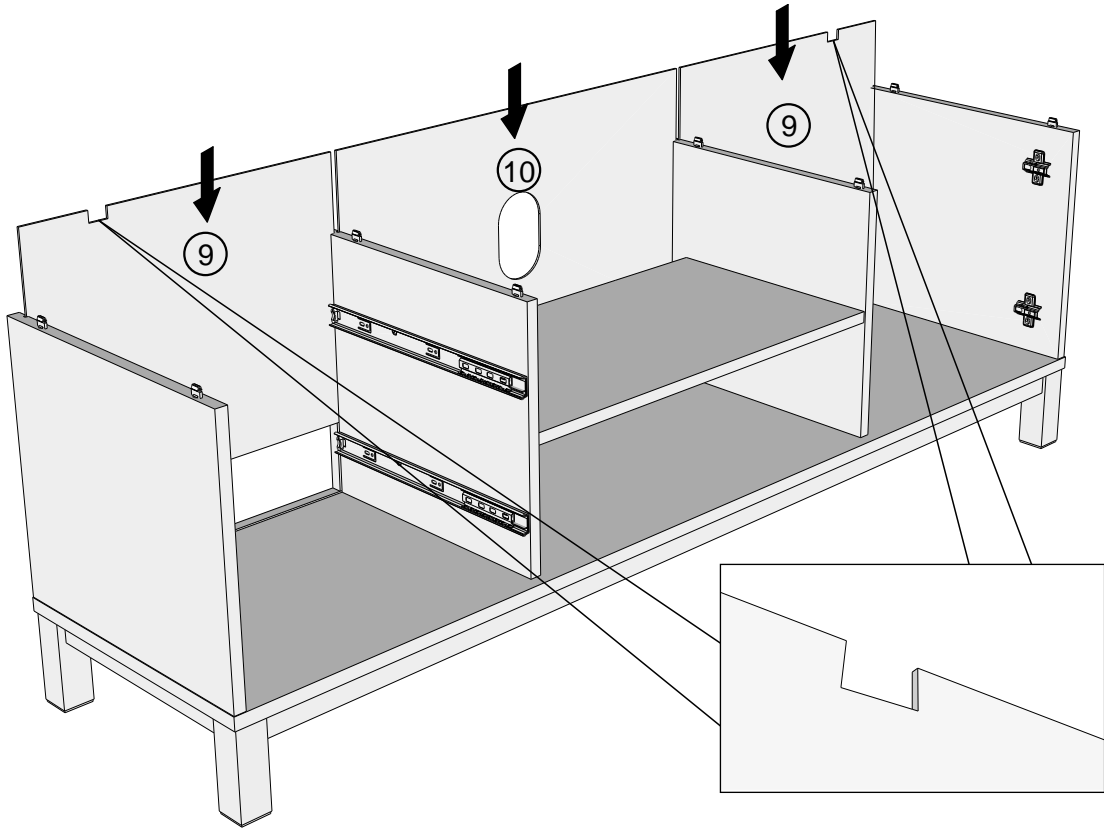

NEXT BRONX BLACK WIDE TV UNIT

C08128
Assembly instructions

5