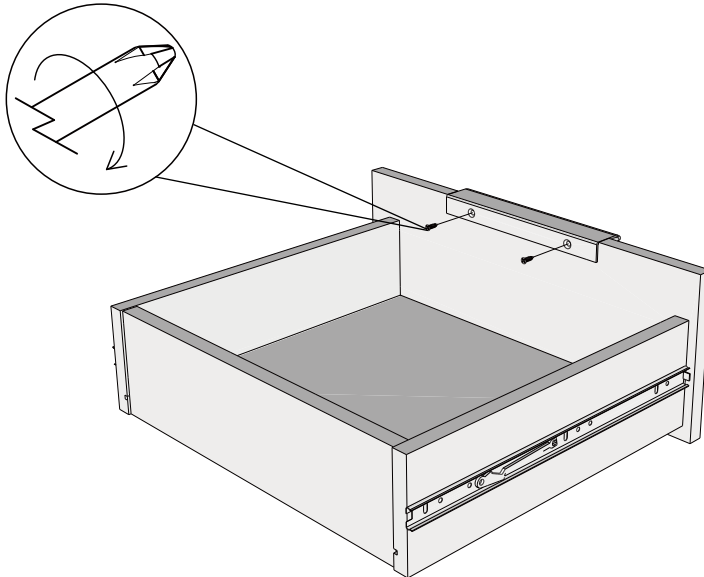

# NEXT BRONX BLACK WIDE TV UNIT

C08128  
Assembly instructions

12

Note: Drawer will be permanently assembled once panel 17 is fitted.

X2

13

X2

E39	N/A	2		
				not supplied