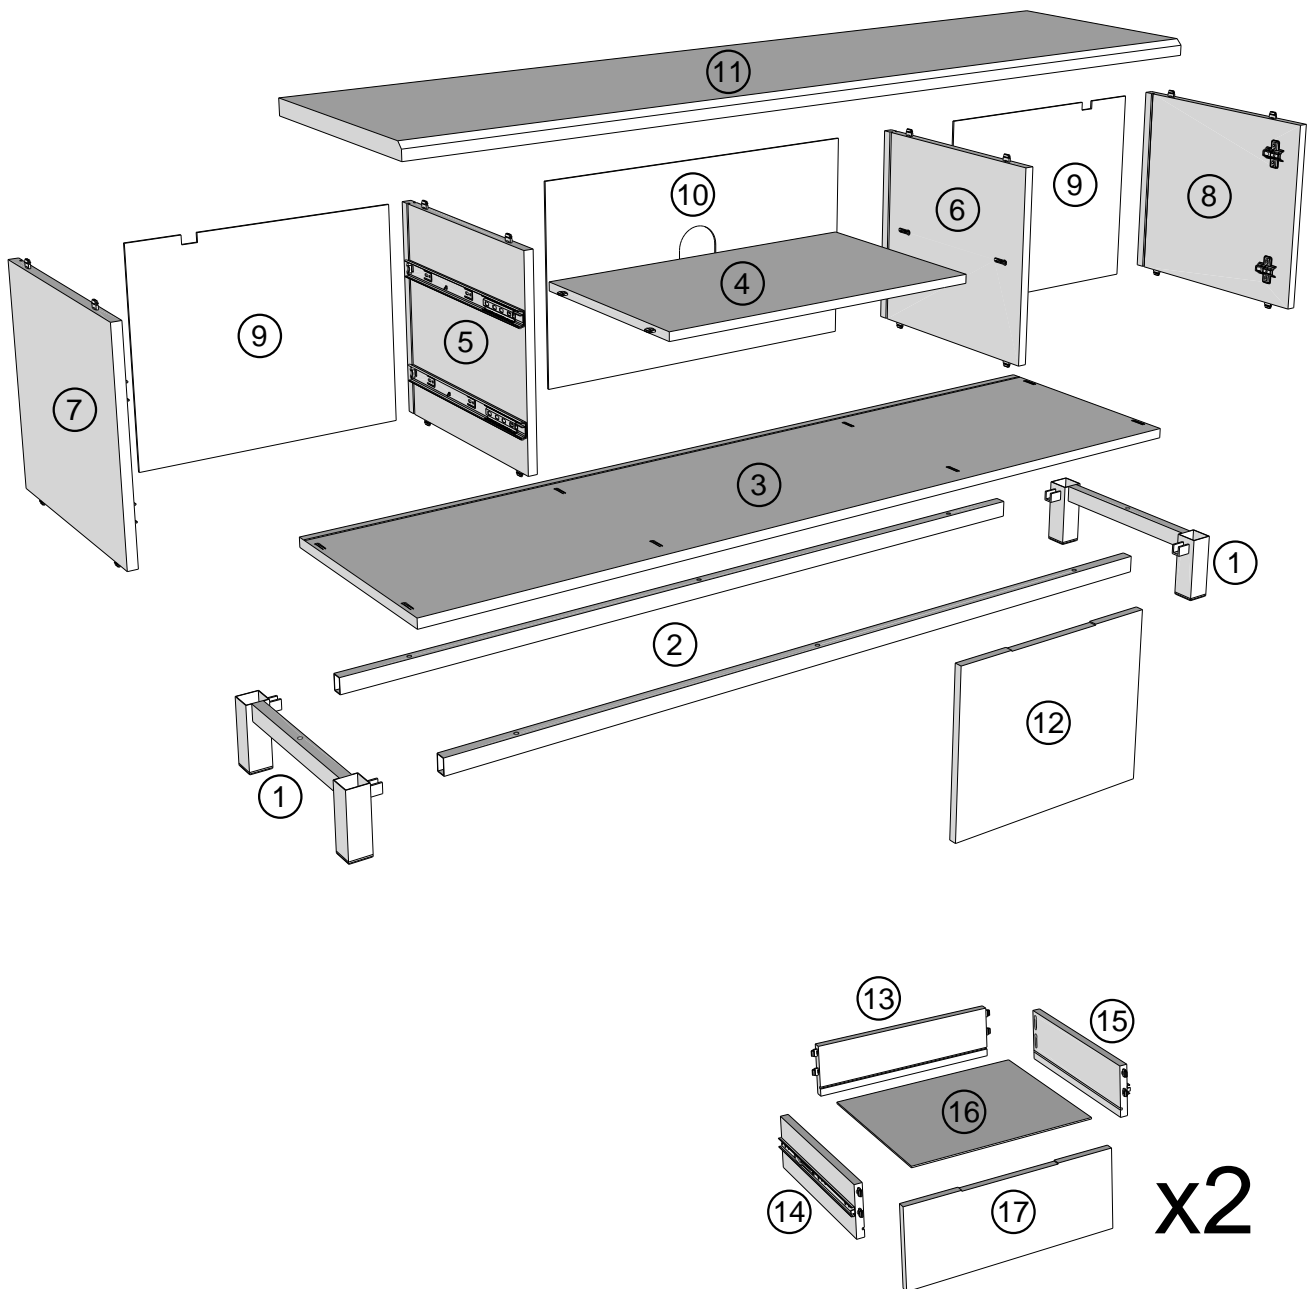

NEXT

BRONX BLACK WIDE TV UNIT

C08128
Assembly instructions

GETTING TO KNOW YOUR PRODUCT

NEXT BRONX BLACK WIDE TV UNIT

C08128
Assembly instructions

Components supplied. Please use this guide if you require replacement parts.

Ref	Dimensions	Visual	Qty	Ctn
1	11.5x38.5cm		2	1
2	3x140cm		2	1
3	39x150cm		1	1
4	35x59cm		1	1
5	34.5x37cm		1	1
6	34.5x37cm		1	1
7	34.5x39cm		1	1
8	34.5x39cm		1	1
9	35x43cm		2	1
10	35x60cm		1	1
11	39x150cm		1	1

Ref	Dimensions	Visual	Qty	Ctn
12	34x43.5cm		1	1
13	10.5x36.5cm		2	1
14	10.5x35cm		2	1
15	10.5x35cm		2	1
16	34x37.5cm		2	1
17	17x43.5cm		2	1