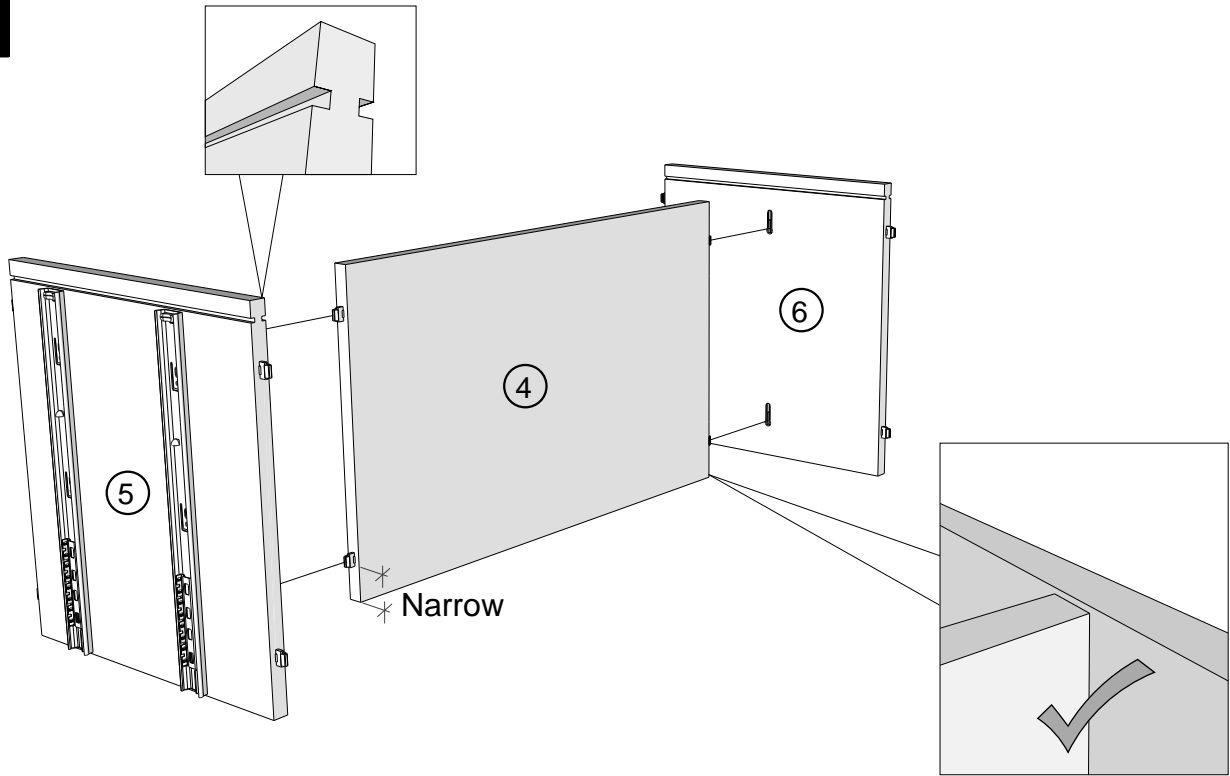

NEXT BRONX BLACK WIDE TV UNIT

C08128
Assembly instructions

3