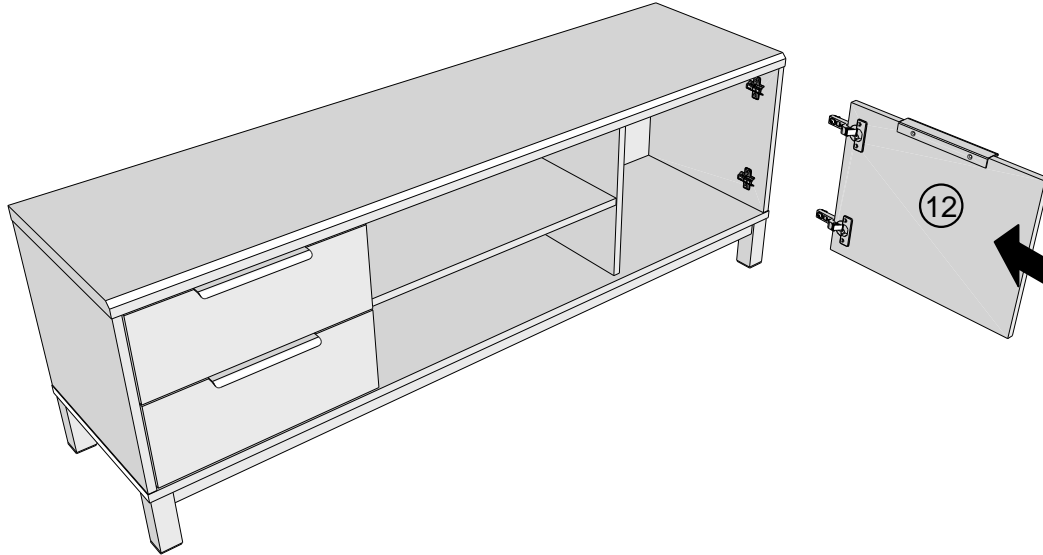

# NEXT BRONX BLACK WIDE TV UNIT

C08128  
Assembly instructions

14

Left side

Right side

15

U139	Ø4.5 x 15mm	4	  not supplied
C11	N/A	2	
E39	N/A	1	   not supplied

16