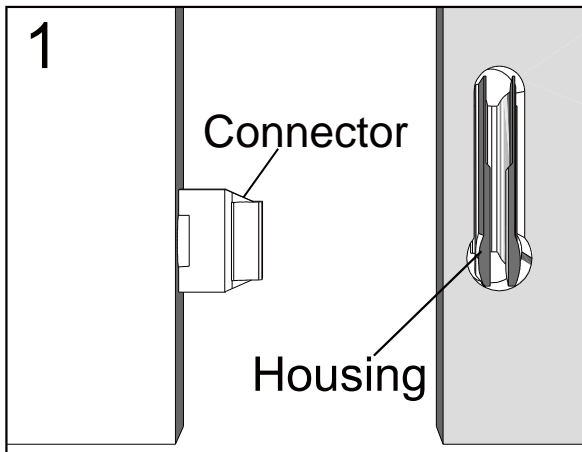

NEXT FITTINGS ASSEMBLE INSTRUCTIONS

Push connector into housing to join.