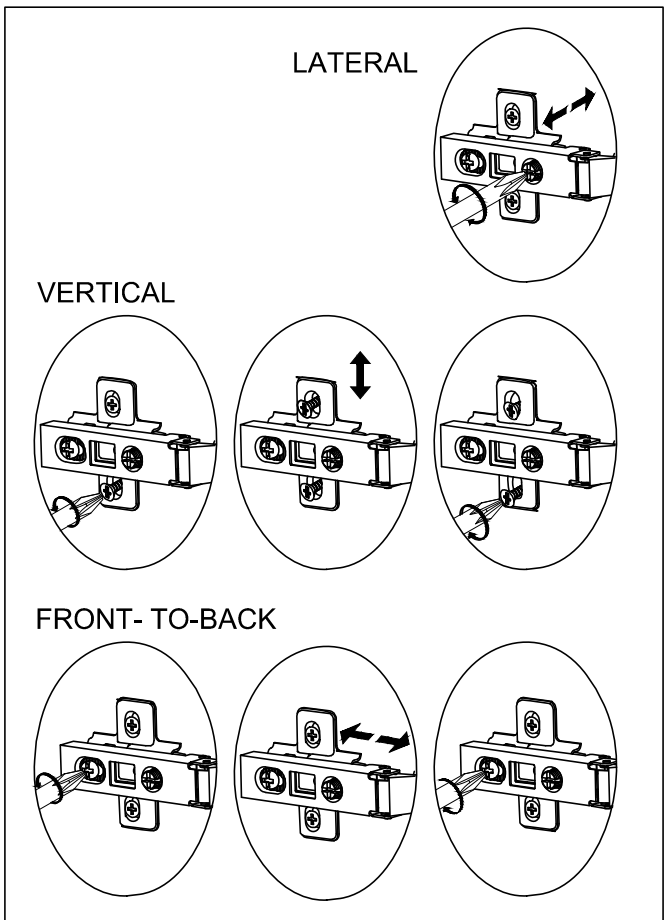

# NEXT BRONX BLACK WIDE TV UNIT

C08128  
Assembly instructions

14

Left side

Right side

15

U139	Ø4.5 x 15mm	4	  not supplied
C11	N/A	2	
E39	N/A	1	   not supplied

16

### Adjust Hinge Position

Install hinge

Remove hinge