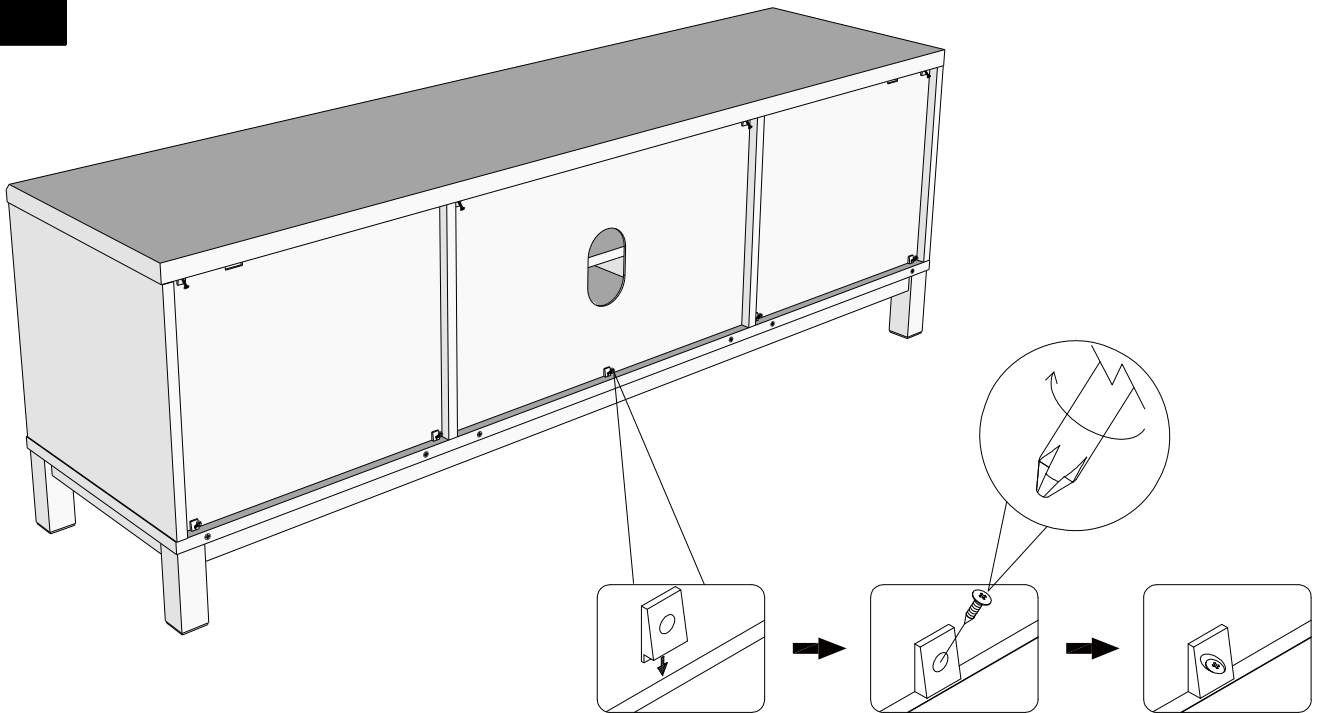

NEXT BRONX BLACK WIDE TV UNIT

C08128
Assembly instructions

7

8

T38 N/A

9