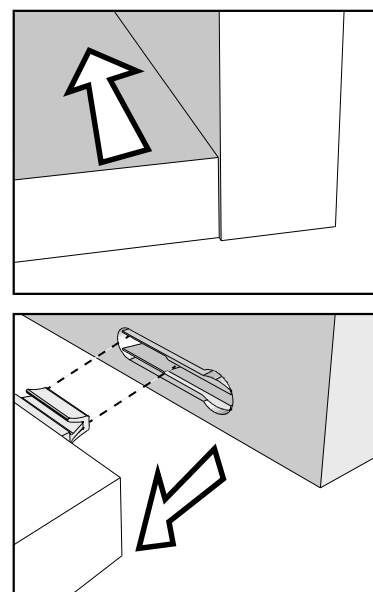

Step2: Press down all the back panels so they are clear of the top panel slot;

18 Slide the top panel front to unlock, then lift off. Follow the same sequence to remove the other panels;