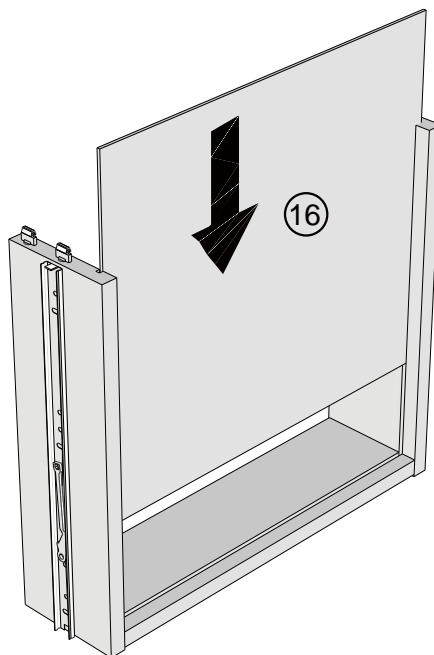

## BRONX BLACK WIDE TV UNIT C08128 Assembly instructions

10

X2

11

X2