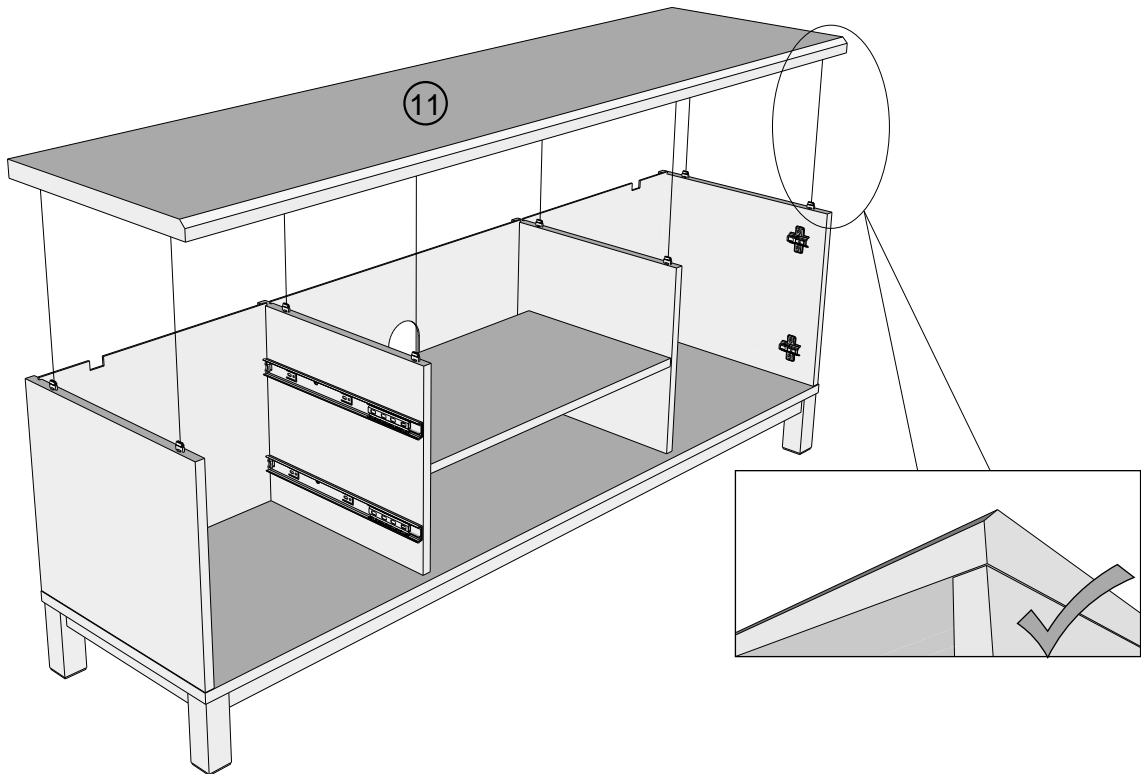

NEXT BRONX BLACK WIDE TV UNIT

C08128
Assembly instructions

5

6