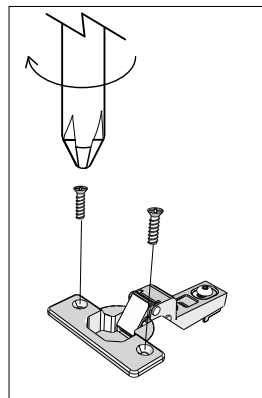

# NEXT BRONX BLACK WIDE TV UNIT

C08128  
Assembly instructions

14

Left side

Right side

15

U139	Ø4.5 x 15mm	4	  not supplied
C11	N/A	2	
E39	N/A	1	   not supplied

16

### Adjust Hinge Position

Install hinge

Remove hinge