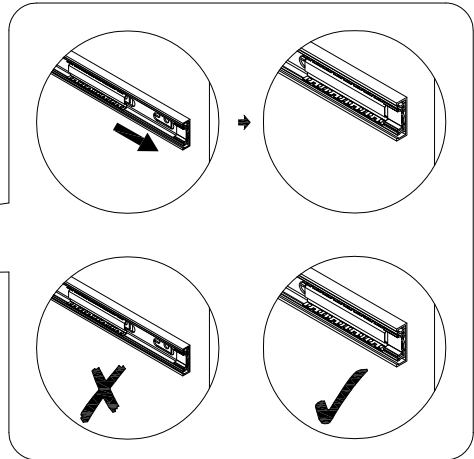

# NEXT BRONX BLACK WIDE TV UNIT

C08128  
Assembly instructions

14

Left side

Right side

15

U139	Ø4.5 x 15mm	4	  not supplied
C11	N/A	2	
E39	N/A	1	   not supplied

16

### Adjust Hinge Position

Install hinge

Remove hinge