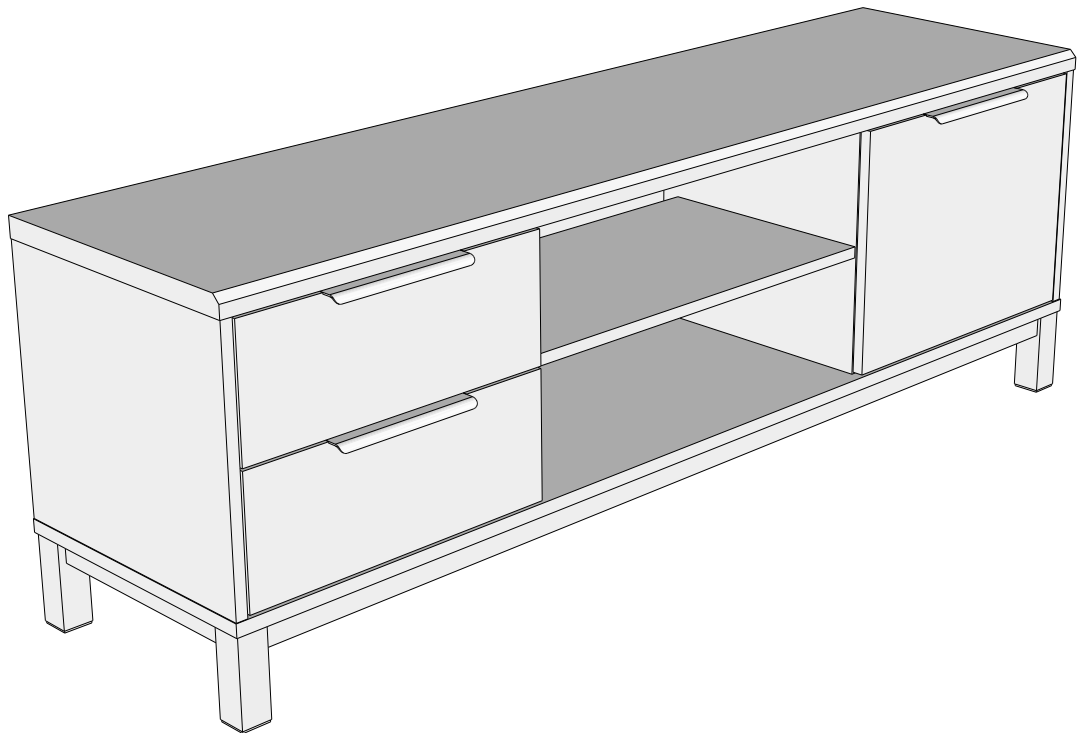

NEXT

BRONX BLACK WIDE TV UNIT

C08128

Assembly instructions

Actual product size

H50.5 x W150 x D39cm

**IMPORTANT -
RETAIN FOR FUTURE REFERENCE**

Need Help ?

With: Assembly instruction
Missing or damaged parts

CALL: 0333 777 8999