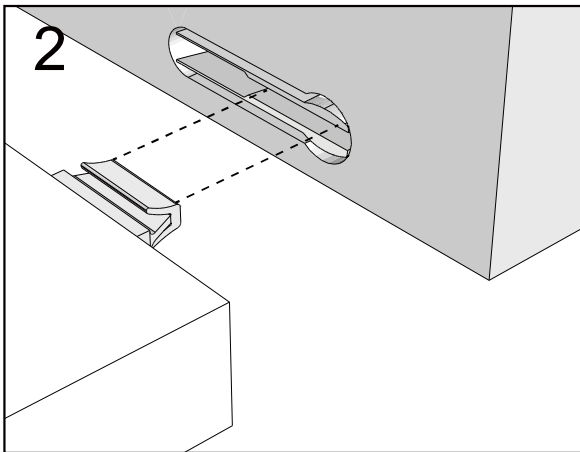

NEXT FITTINGS ASSEMBLE INSTRUCTIONS

Push connector into housing to join.