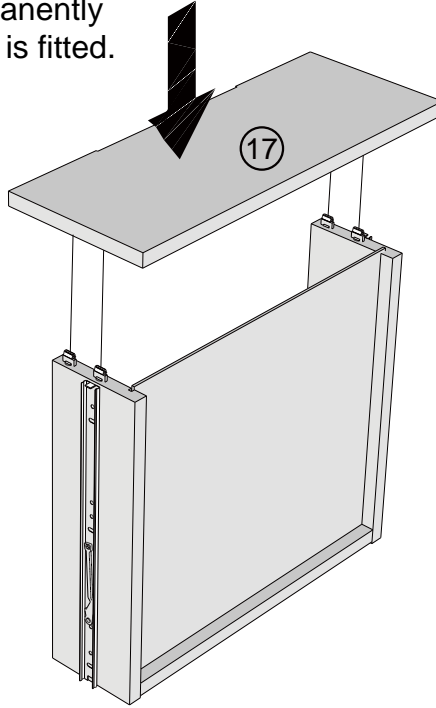

NEXT BRONX BLACK WIDE TV UNIT

C08128
Assembly instructions

12

Note: Drawer will be permanently assembled once panel 17 is fitted.

X2

13