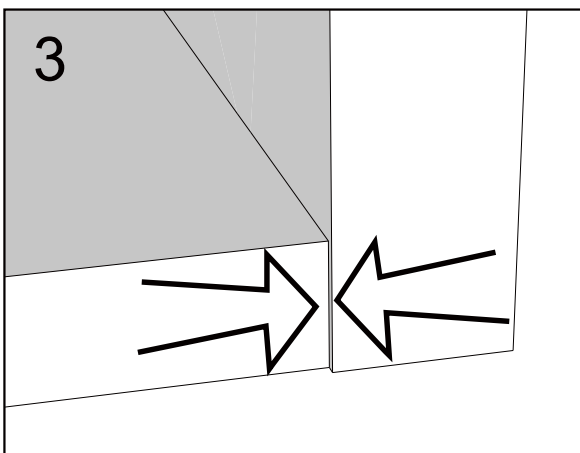

Make sure there is no gap between the panels.