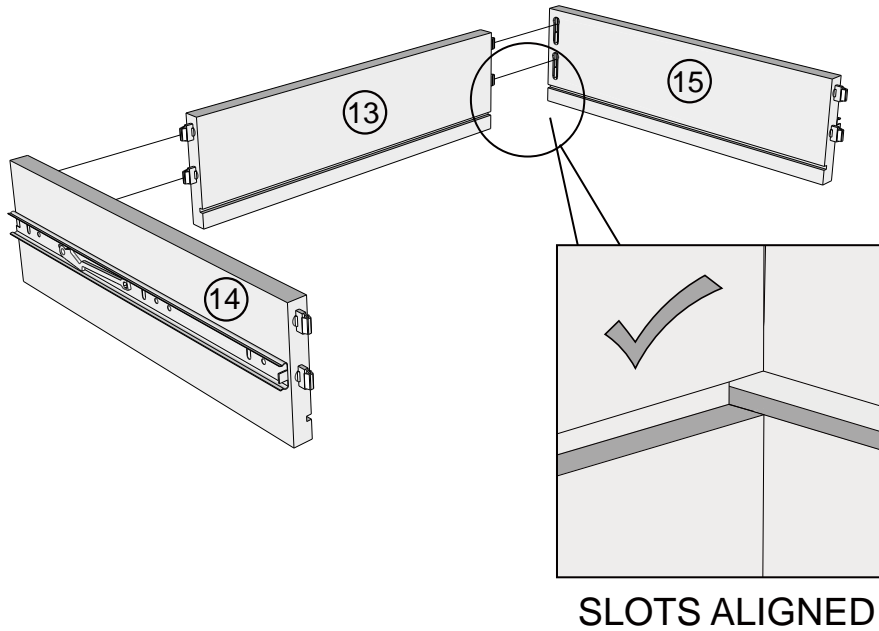

NEXT

BRONX BLACK WIDE TV UNIT C08128 Assembly instructions

10

X2

11