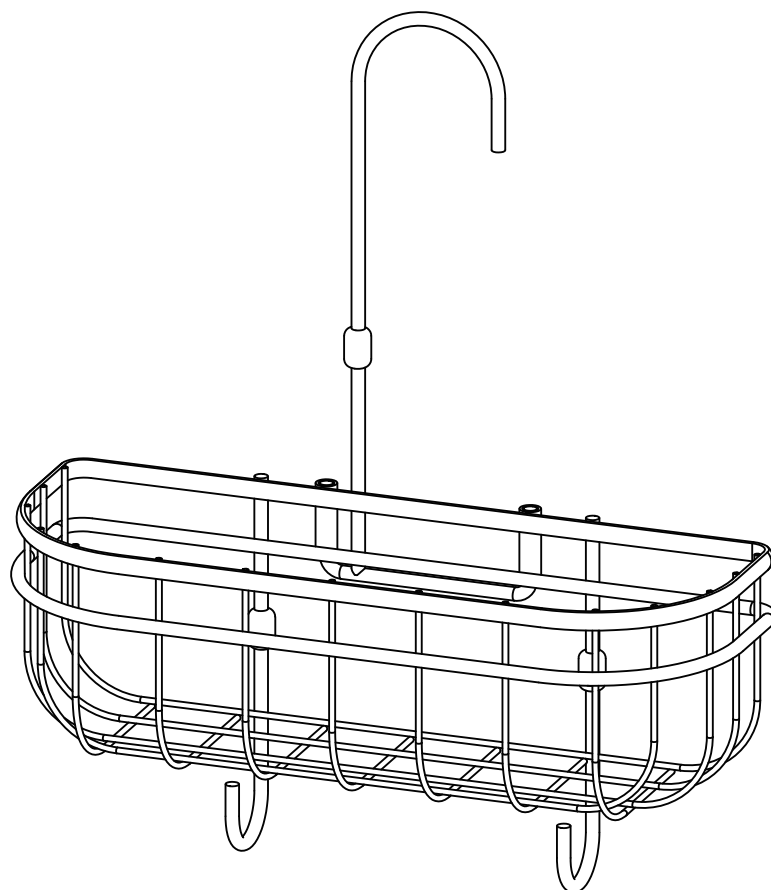

next

CHROME SINGLE CADDY

C09401

Assembly instructions

Actual product size

H33 × D11 × W28.5 cm

Need Help ?

With: Assembly instruction
Missing or damaged parts