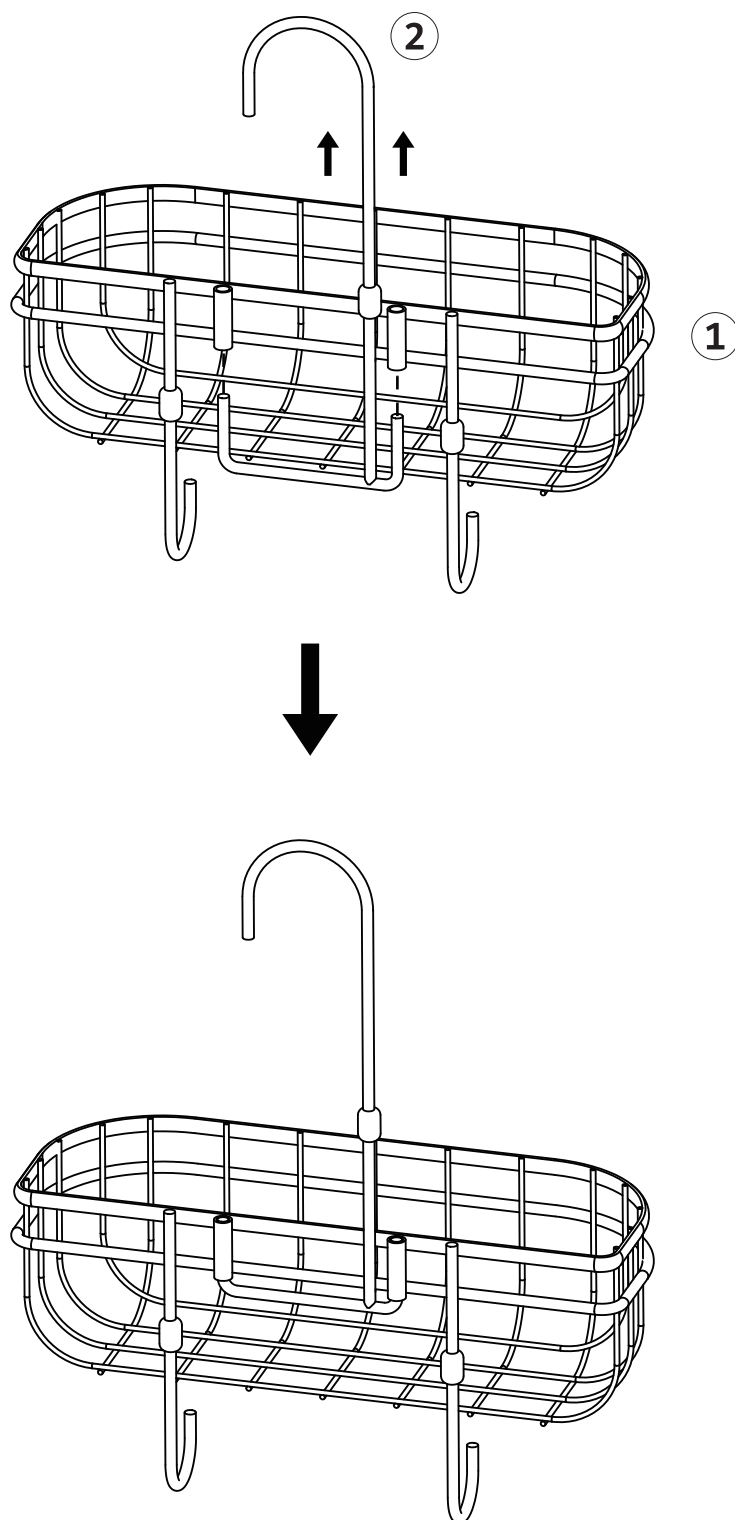

Ref	Dimensions	Visual	Qty	Ctn
1	140×110×285mm		1	1
2	175×5×85mm		1	1

1

next

CHROME SINGLE CADDY

C09401

Assembly instructions

Actual product size

H33 × D11 × W28.5 cm