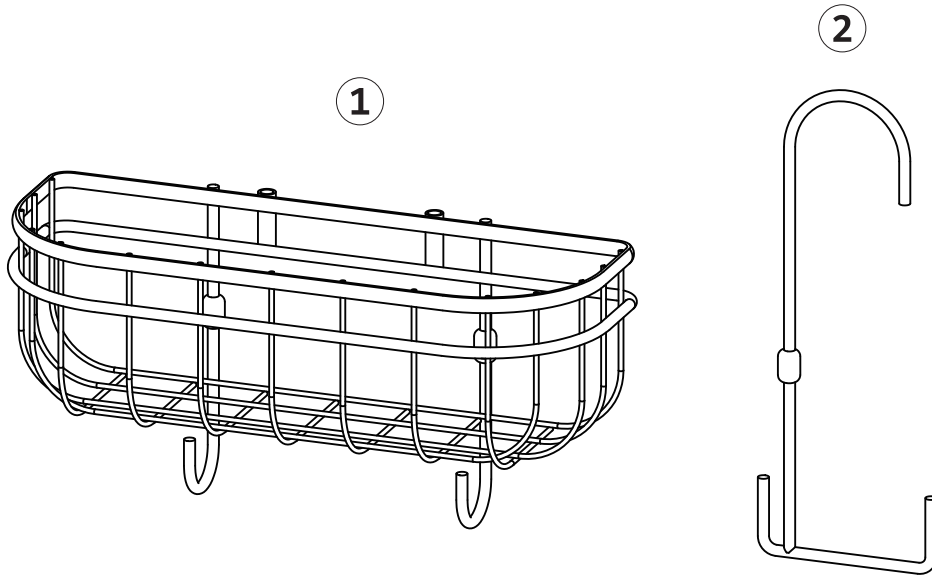

GETTING TO KNOW YOUR PRODUCT

Components supplied. Please use this guide if you require replacement parts.

Ref	Dimensions	Visual	Qty	Ctn
1	140×110×285mm		1	1
2	175×5×85mm		1	1