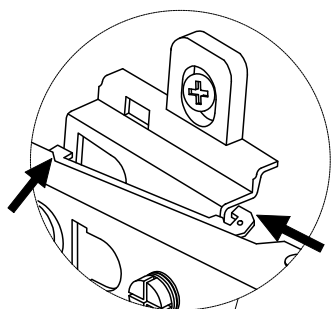

NEXT

BRONX BLACK SUPER WIDE TV UNIT

C43761
Assembly instructions

20

Install hinge