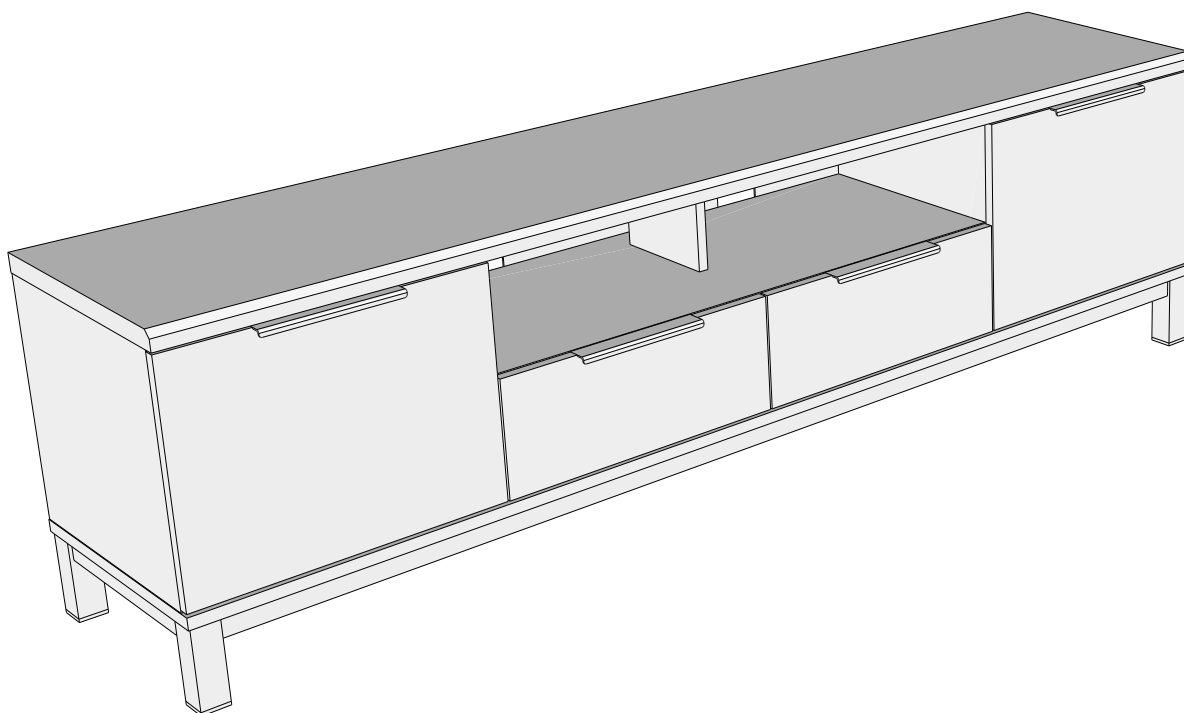

## BRONX BLACK SUPER WIDE TV UNIT

C43761

Assembly instructions

**Actual product size**

H50.5 x W180 x D39cm