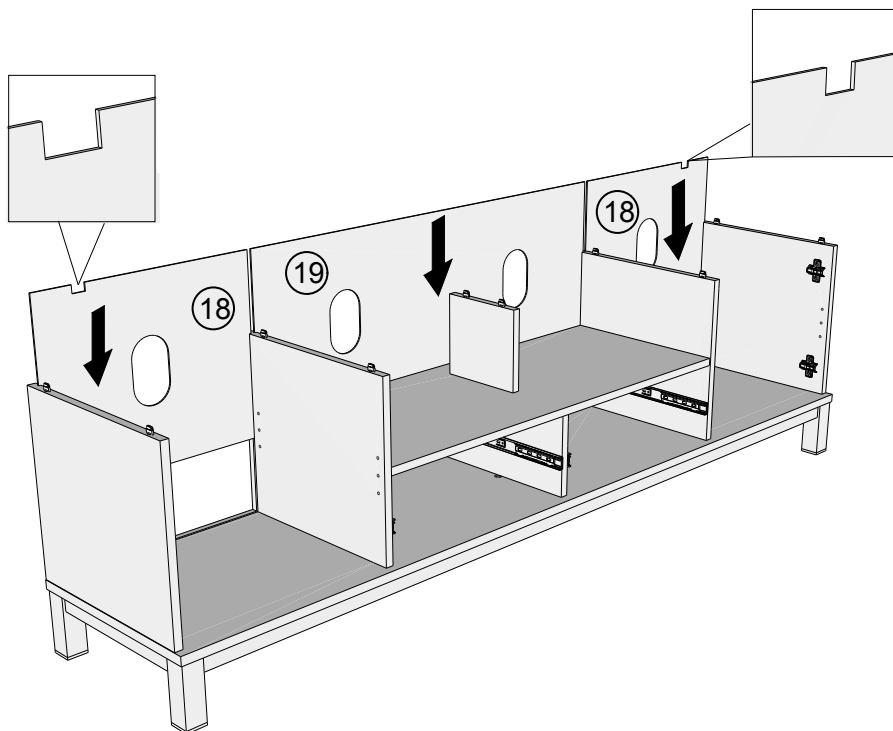

NEXT

BRONX BLACK SUPER WIDE TV UNIT C43761 Assembly instructions

11

12