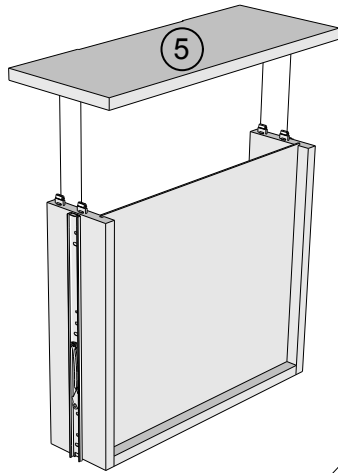

## BRONX BLACK SUPER WIDE TV UNIT C43761 Assembly instructions

1

2

3

Note: Drawer will be permanently assembled once panel 5 / 6 is fitted.

4

E39	N/A	2	
-----	-----	---	---

not supplied