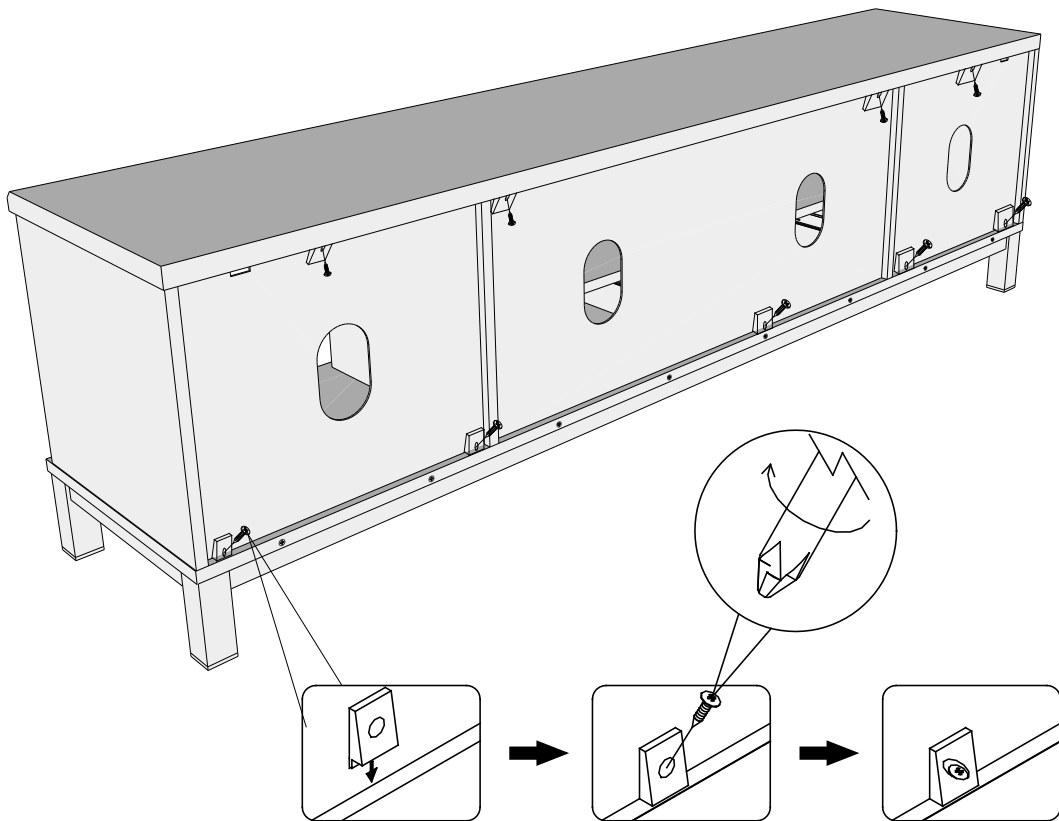

NEXT

BRONX BLACK SUPER WIDE TV UNIT C43761 Assembly instructions

15

T38

N/A

9