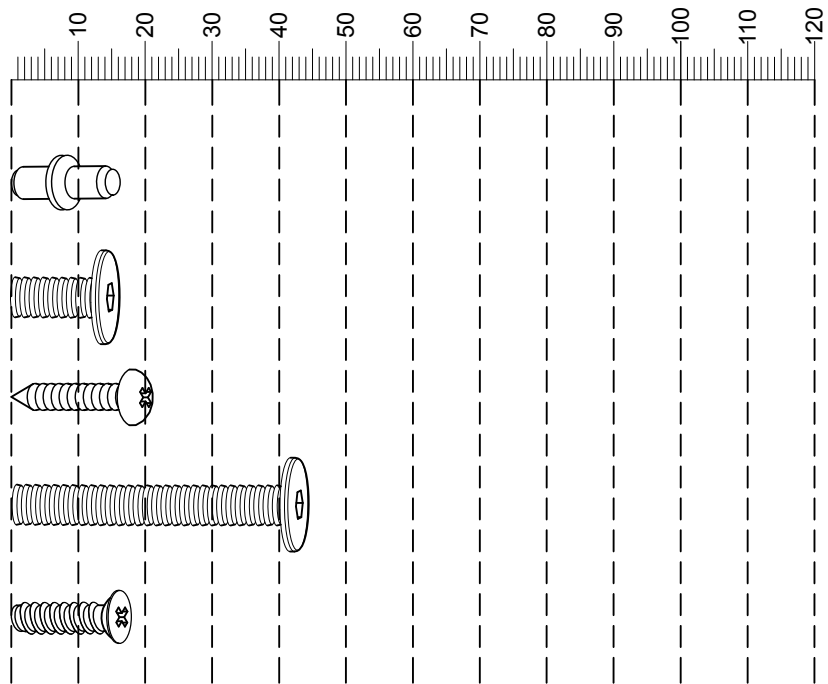

NEXT

BRONX BLACK SUPER WIDE TV UNIT

C43761

Assembly instructions

Fixtures and fittings supplied (actual size)

Ref	Dimensions	Qty	Spare Qty
P3	Ø5 x 16mm	8	1
V35	Ø6 x 12mm	4	1
S41	Ø4 x 16mm	2	1
V68	Ø6 x 40mm	12	2
U139	Ø4.5 x 15mm	8	1

Fixtures and fittings supplied (not to scale)

Ref	Dimensions	Qty	Spare Qty	Visual
T4	N/A	2	N/A	
E39	N/A	4	N/A	
T38	N/A	9	1	
T39	N/A	2	N/A	
C12	N/A	4	N/A