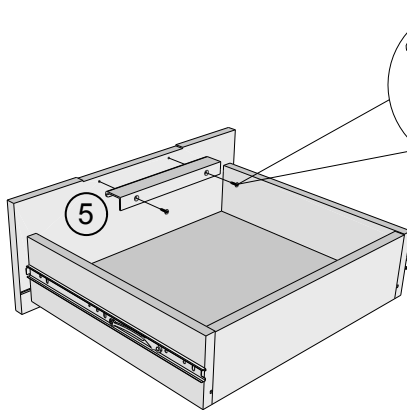

## BRONX BLACK SUPER WIDE TV UNIT C43761 Assembly instructions

1

2

3

Note: Drawer will be permanently assembled once panel 5 / 6 is fitted.

4

E39	N/A	2	
-----	-----	---	---

not supplied