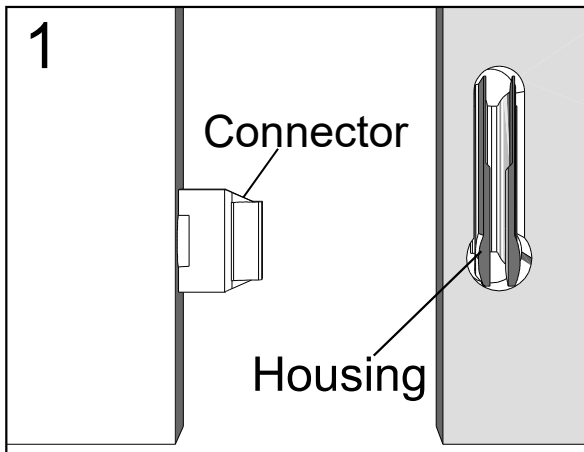

NEXT FITTINGS ASSEMBLE INSTRUCTIONS

Push connector into housing to join.