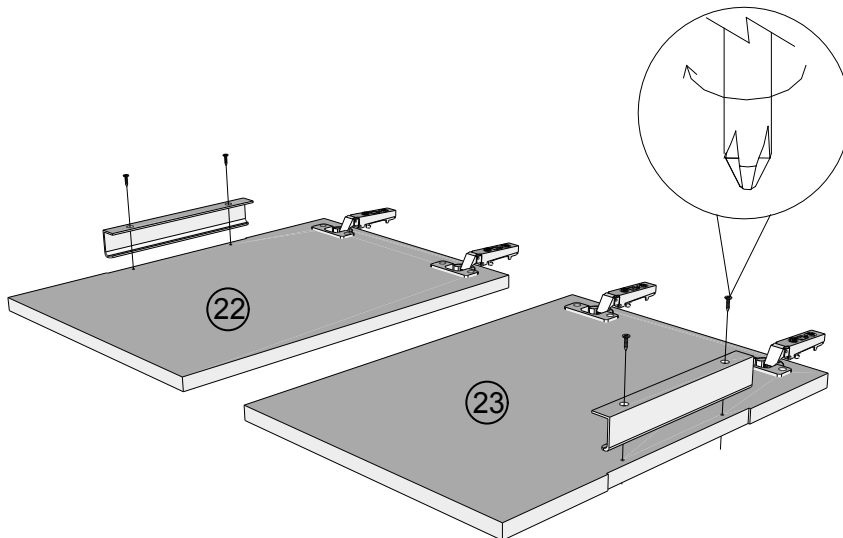

## BRONX BLACK SUPER WIDE TV UNIT C43761 Assembly instructions

17

P3	Ø5 x 16mm	8	
----	-----------	---	---

18

U139	Ø4.5 x 15mm	8		 not supplied
C12	N/A	4		

19

E39	N/A	2		 not supplied
-----	-----	---	---	---