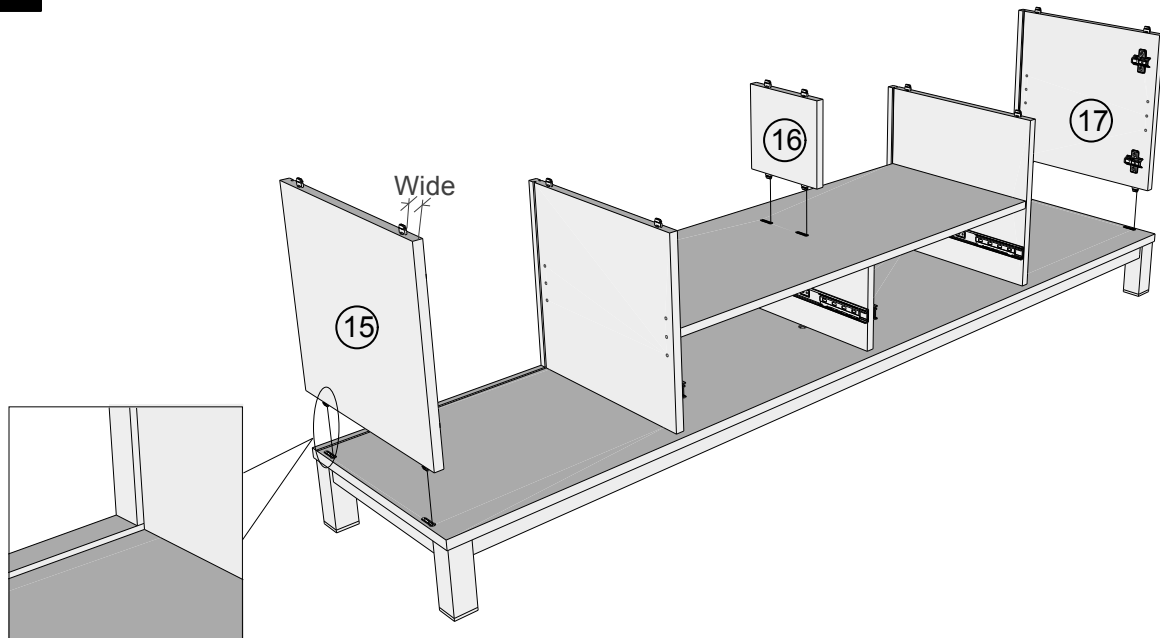

NEXT

BRONX BLACK SUPER WIDE TV UNIT C43761 Assembly instructions

11