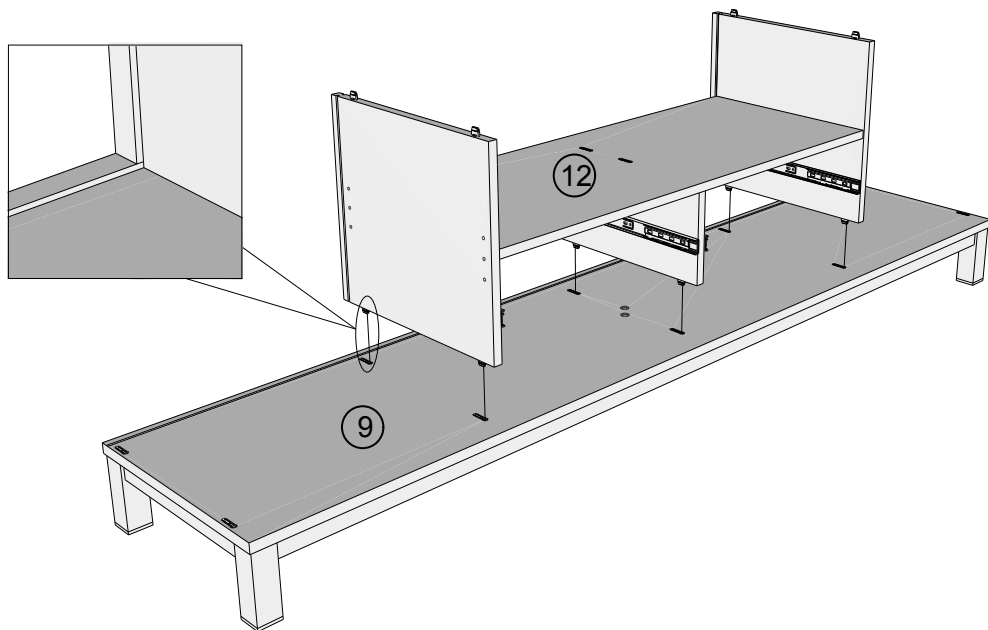

NEXT

BRONX BLACK SUPER WIDE TV UNIT C43761 Assembly instructions

9

10