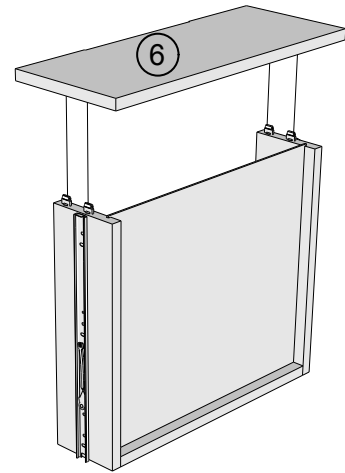

## BRONX BLACK SUPER WIDE TV UNIT C43761 Assembly instructions

1

2

3

Note: Drawer will be permanently assembled once panel 5 / 6 is fitted.

4

E39	N/A	2	
-----	-----	---	---

not supplied