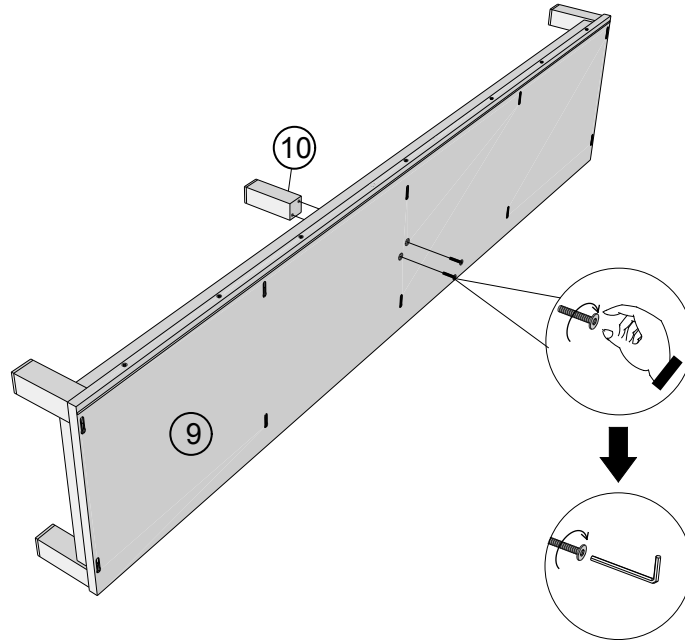

## BRONX BLACK SUPER WIDE TV UNIT C43761 Assembly instructions

5

V35	Ø6 x 12mm	4	
-----	-----------	---	---

6

T4	N/A	2	
V68	Ø6 x 40mm	10	

7

T4	N/A	2	
V68	Ø6 x 40mm	2	

8