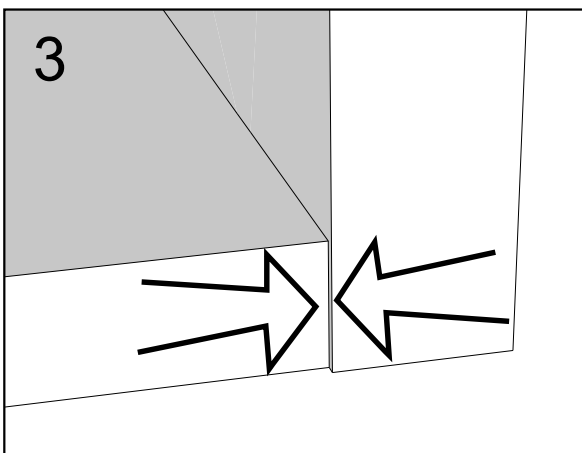

Make sure there is no gap between the panels.