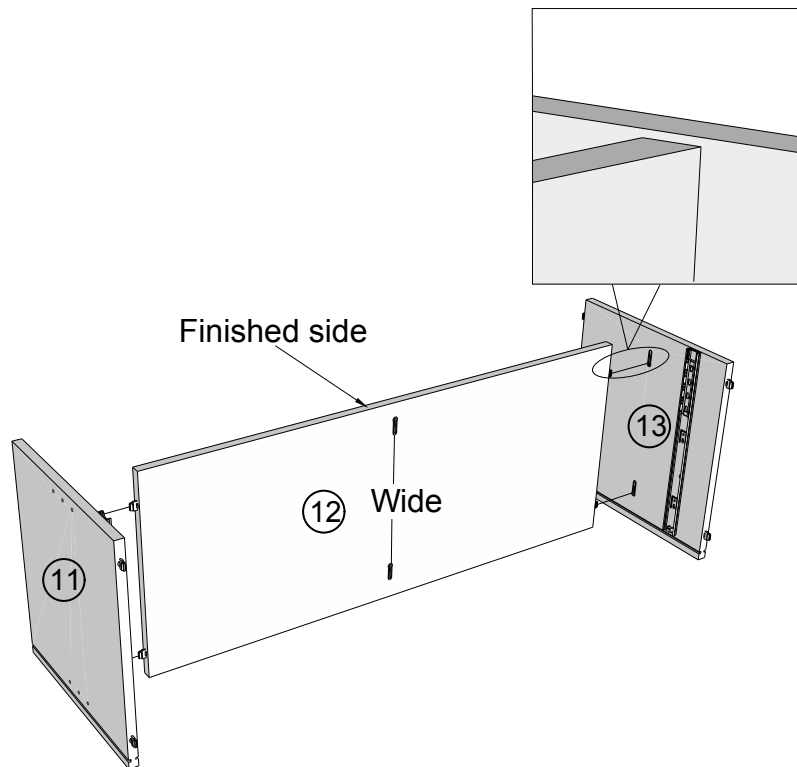

## BRONX BLACK SUPER WIDE TV UNIT C43761 Assembly instructions

5

V35	Ø6 x 12mm	4	
-----	-----------	---	---

6

T4	N/A	2	
V68	Ø6 x 40mm	10	

7

T4	N/A	2	
V68	Ø6 x 40mm	2	

8