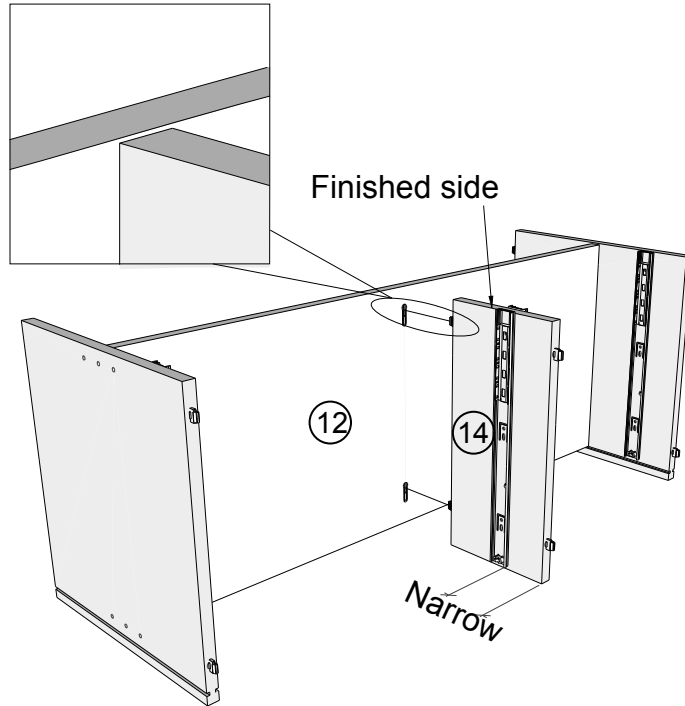

NEXT

BRONX BLACK SUPER WIDE TV UNIT C43761 Assembly instructions

9