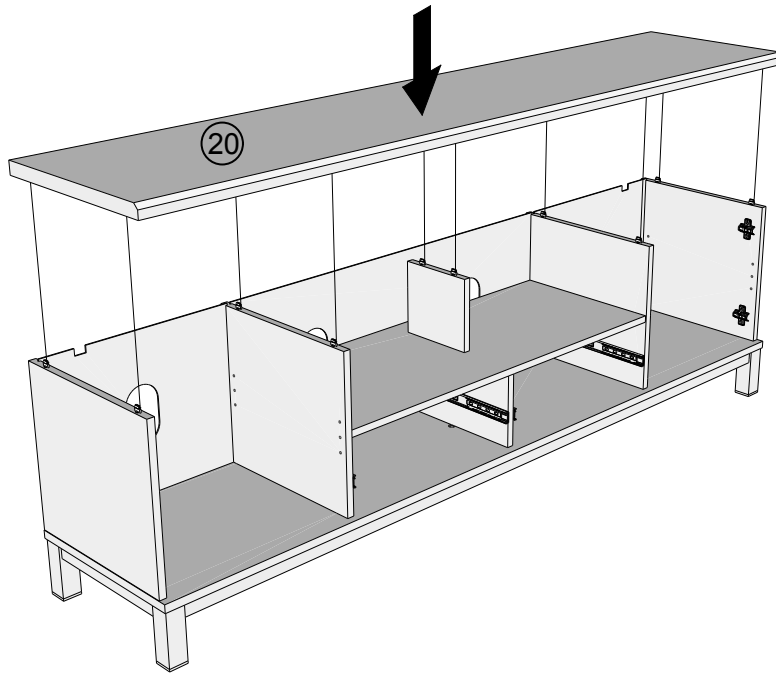

NEXT

BRONX BLACK SUPER WIDE TV UNIT C43761 Assembly instructions

13