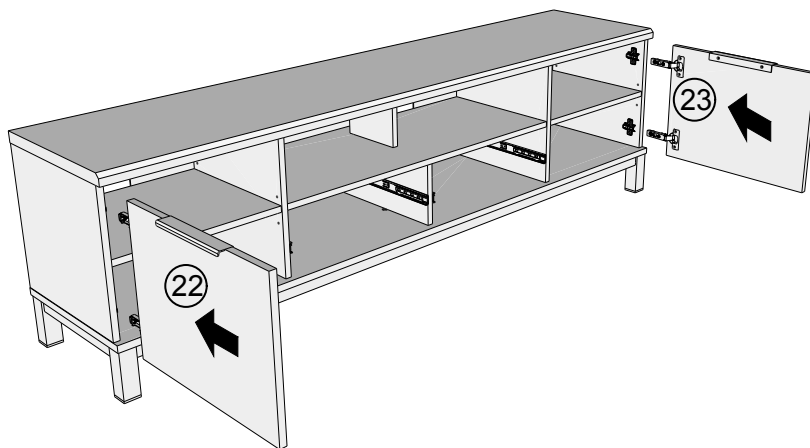

NEXT

BRONX BLACK SUPER WIDE TV UNIT

C43761
Assembly instructions

20

Install hinge