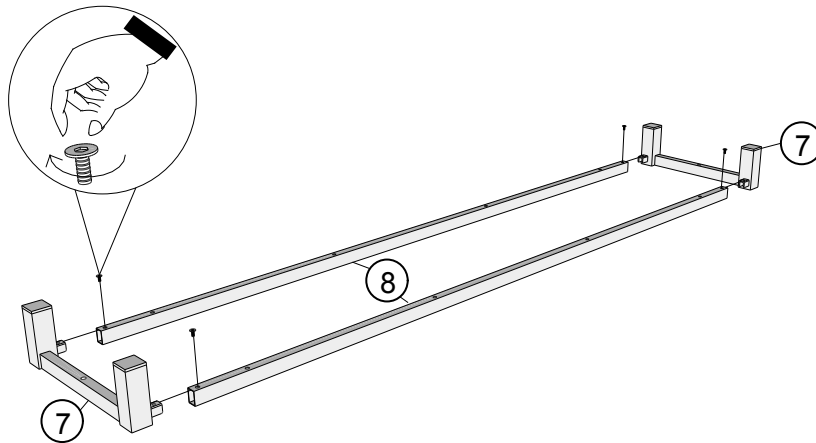

NEXT

BRONX BLACK SUPER WIDE TV UNIT C43761 Assembly instructions

5