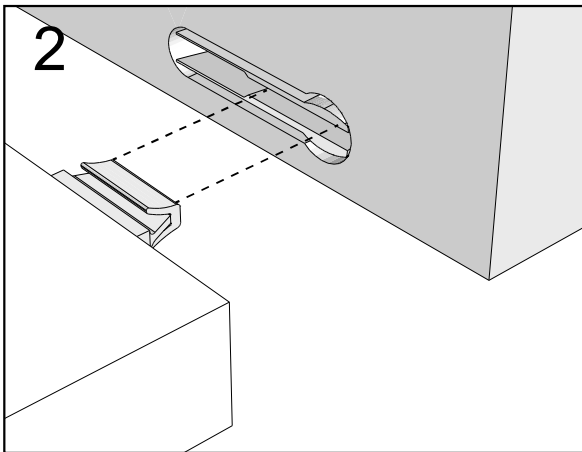

NEXT FITTINGS ASSEMBLE INSTRUCTIONS

Push connector into housing to join.