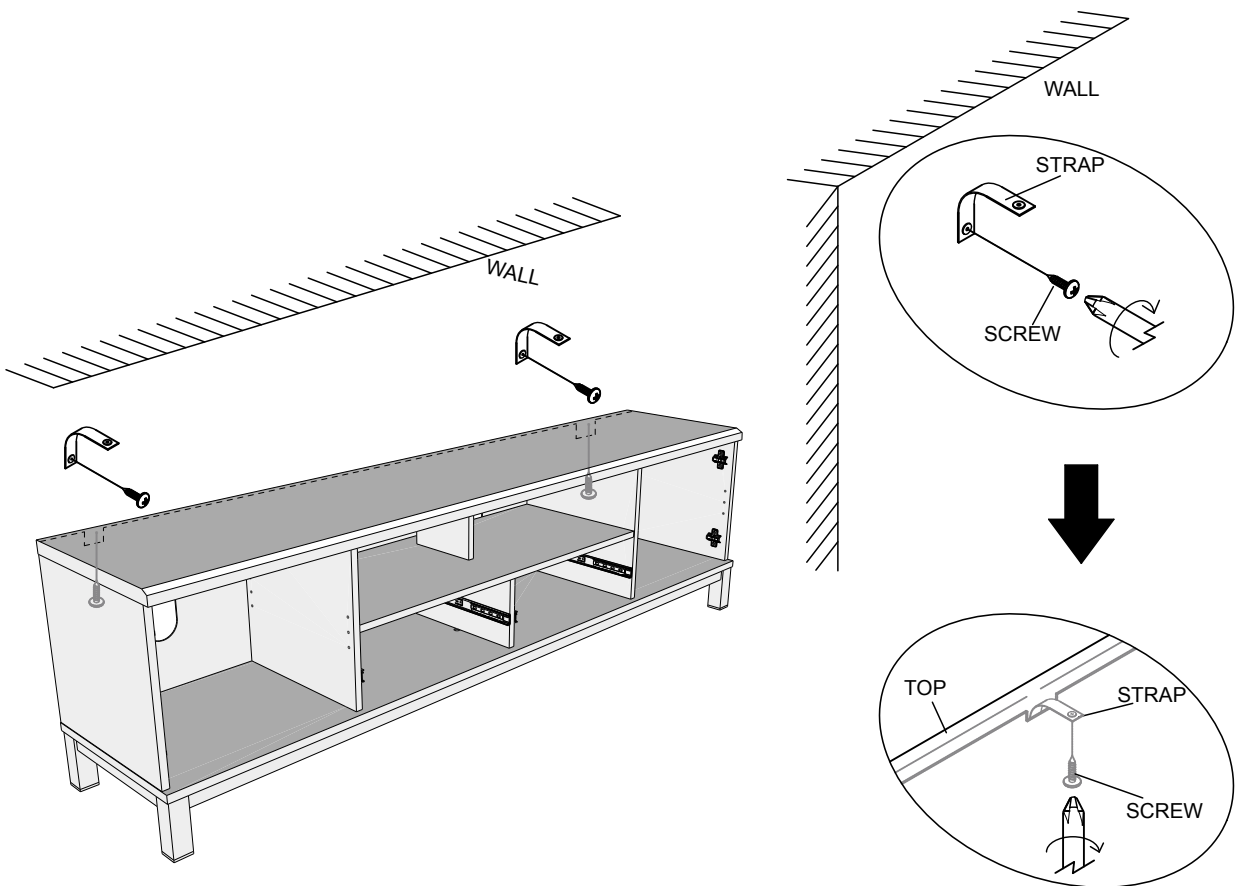

NEXT

BRONX BLACK SUPER WIDE TV UNIT

C43761

Assembly instructions

16

We recommend the use of the wall attachment bracket/strap provided for safety reasons. Secure the strap to the wall with an appropriate screw and wall plug for your wall type (not provided). To hide the strap behind the unit, drill the hole lower than the top of unit.

Attach the other end of the strap to the underside of the top panel with screw.

Warning: Always ensure intended wall area to be drilled is free from hidden electrical wires, water and gas pipes.

NB: Wall fixings are not included-Please source suitable fixing for your wall type.

If in doubt please consult a qualified trades person.

Please ensure you secure your product to the wall for your and your family's safety before you use it.

S41	Ø4 x 16mm	2	PH2 not supplied
T39	N/A	2