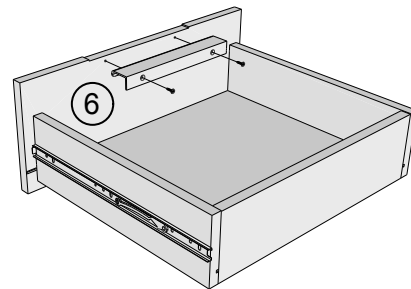

## BRONX BLACK SUPER WIDE TV UNIT C43761 Assembly instructions

1

2

3

Note: Drawer will be permanently assembled once panel 5 / 6 is fitted.

4

E39	N/A	2	
-----	-----	---	---

not supplied