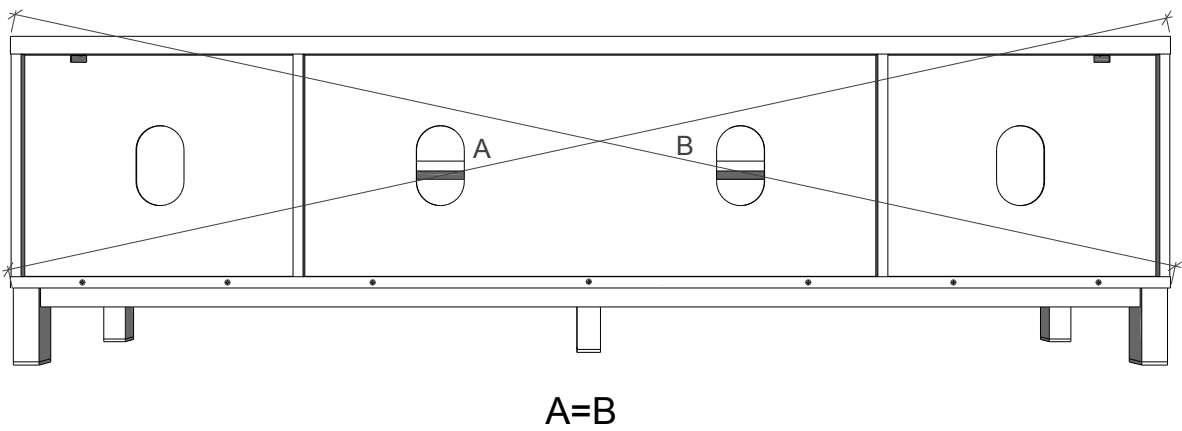

NEXT

BRONX BLACK SUPER WIDE TV UNIT C43761 Assembly instructions

13

14