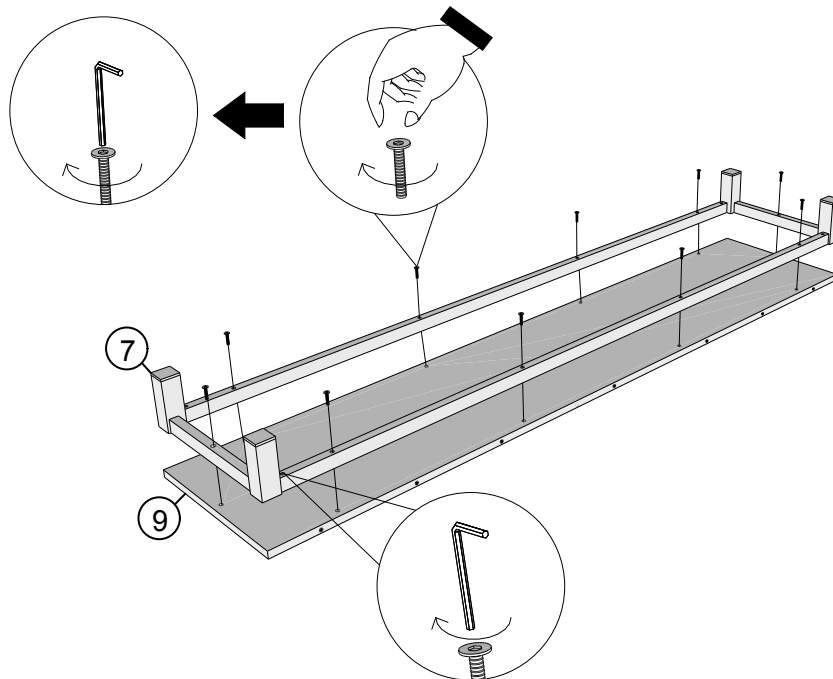

## BRONX BLACK SUPER WIDE TV UNIT C43761 Assembly instructions

5

V35	Ø6 x 12mm	4	
-----	-----------	---	---

6

T4	N/A	2	
V68	Ø6 x 40mm	10	

7

T4	N/A	2	
V68	Ø6 x 40mm	2	

8