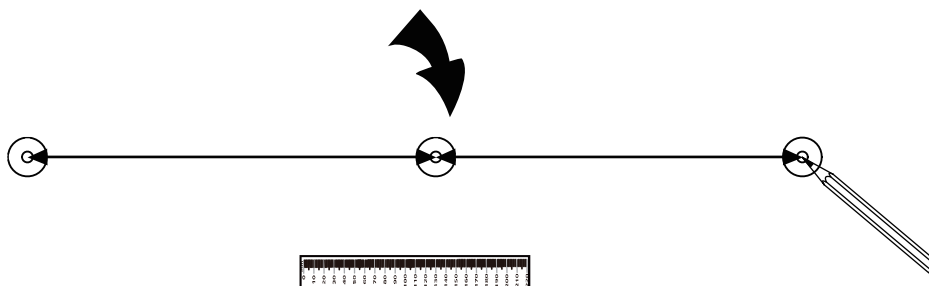

Ref	Dimensions	Visual	Qty	Ctn
1	140×120×167.5mm		1	1
2	85×123×150mm		1	1

Fixtures and fittings supplied (actual size)

Ref	Dimensions	Qty	Extra Fittings
A	M4	2	1
B	M4×8	2	1

Fixtures and fittings supplied (not to scale)

Ref	Dimensions	Visual	Qty
C	S2.5		1
D			1

1

2

Mark drill holes in the desired position. Use a spirit level to check that the fixings are level.

not supplied

5

Drill three holes.
Move unit into desired position. Secure the unit to the wall with an appropriate screw and wall plug for your wall type(not provided).
Warning: Always ensure intended wall area to be drilled is free from hidden electrical wires, water and gas pipes.
NB: Wall fixings are not included. Please source suitable fixing for your wall type.
If in doubt please consult a qualified trades person.

6

Insert appropriate screws and tighten.

Actual product size

H14 × D12 × W34.5 cm