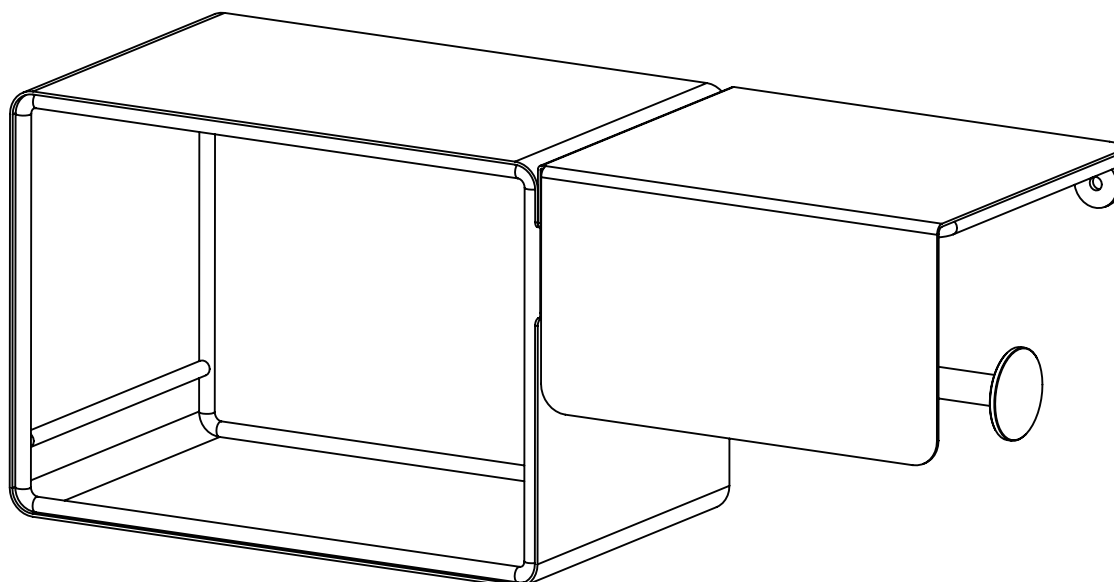

next

TOILET ROLL HOLDER SHELF

C61781

Assembly instructions

Actual product size

H14 × D12 × W34.5 cm

Need Help ?

With: Assembly instruction
Missing or damaged parts

6

Insert appropriate screws and tighten.

Actual product size

H14 × D12 × W34.5 cm