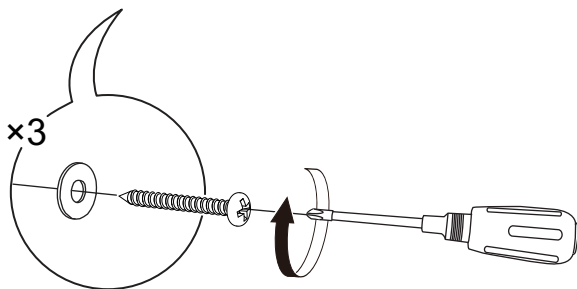

Ref	Dimensions	Visual	Qty	Ctn
1	140×120×167.5mm		1	1
2	85×123×150mm		1	1

Fixtures and fittings supplied (actual size)

Ref	Dimensions	Qty	Extra Fittings
A	M4	2	1
B	M4×8	2	1

Fixtures and fittings supplied (not to scale)

Ref	Dimensions	Visual	Qty
C	S2.5		1
D			1

1

2

Mark drill holes in the desired position. Use a spirit level to check that the fixings are level.

not supplied

5

Drill three holes.
Move unit into desired position. Secure the unit to the wall with an appropriate screw and wall plug for your wall type(not provided).
Warning: Always ensure intended wall area to be drilled is free from hidden electrical wires, water and gas pipes.
NB: Wall fixings are not included. Please source suitable fixing for your wall type.
If in doubt please consult a qualified trades person.

6

Insert appropriate screws and tighten.

Actual product size

H14 × D12 × W34.5 cm