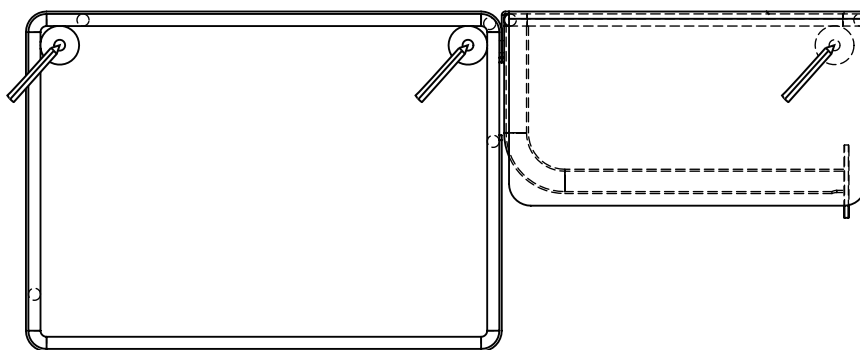

2

Mark drill holes in the desired position. Use a spirit level to check that the fixings are level.