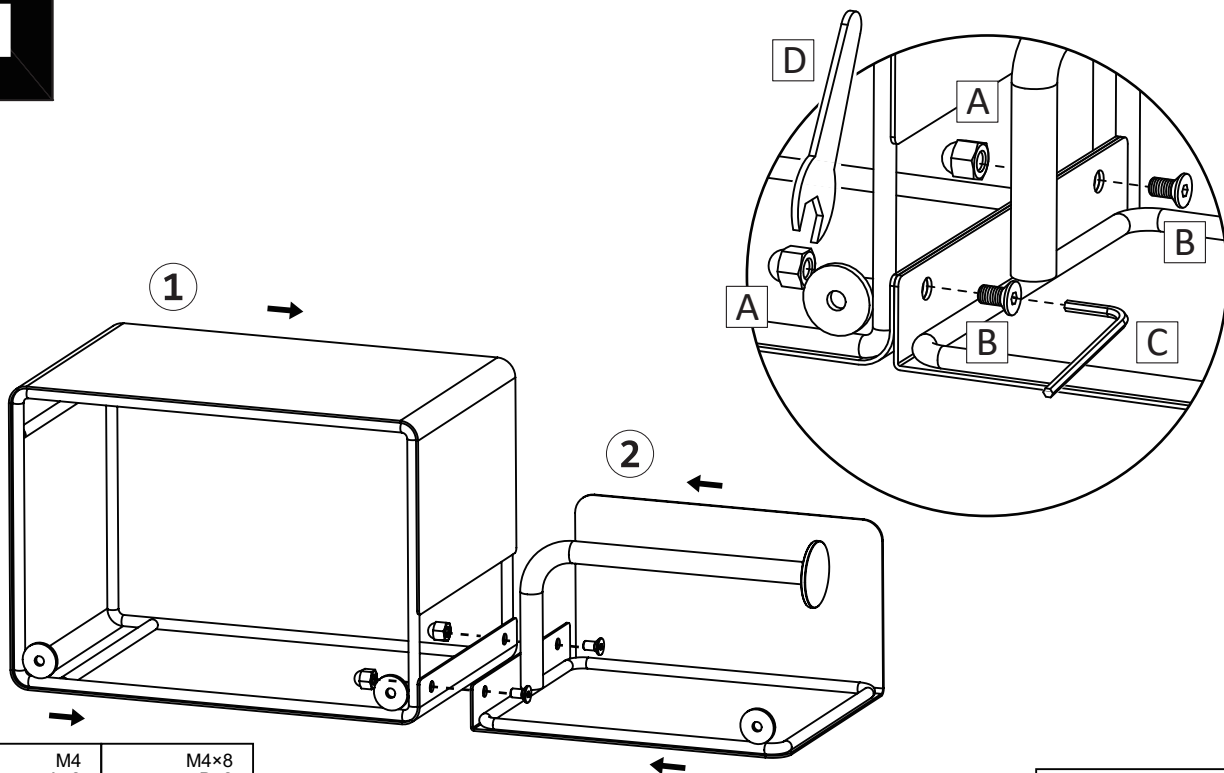

Ref	Dimensions	Visual	Qty	Ctn
1	140×120×167.5mm		1	1
2	85×123×150mm		1	1

Fixtures and fittings supplied (actual size)

Ref	Dimensions	Qty	Extra Fittings
A	M4	2	1
B	M4×8	2	1

Fixtures and fittings supplied (not to scale)

Ref	Dimensions	Visual	Qty
C	S2.5		1
D			1

1

2

Mark drill holes in the desired position. Use a spirit level to check that the fixings are level.

not supplied

5

Drill three holes.
Move unit into desired position. Secure the unit to the wall with an appropriate screw and wall plug for your wall type(not provided).
Warning: Always ensure intended wall area to be drilled is free from hidden electrical wires, water and gas pipes.
NB: Wall fixings are not included. Please source suitable fixing for your wall type.
If in doubt please consult a qualified trades person.

6

Insert appropriate screws and tighten.

Actual product size

H14 × D12 × W34.5 cm