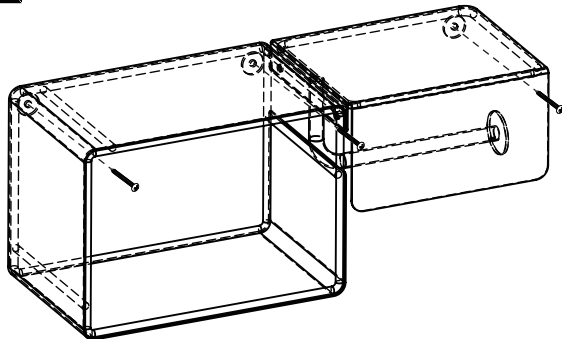

next

TOILET ROLL HOLDER SHELF

C61781

Assembly instructions

Actual product size

H14 × D12 × W34.5 cm

Need Help ?

With: Assembly instruction
Missing or damaged parts

Ref	Dimensions	Visual	Qty	Ctn
1	140×120×167.5mm		1	1
2	85×123×150mm		1	1

Fixtures and fittings supplied (actual size)

Ref	Dimensions	Qty	Extra Fittings
A	M4	2	1
B	M4×8	2	1

Fixtures and fittings supplied (not to scale)

Ref	Dimensions	Visual	Qty
C	S2.5		1
D			1

1

2

Mark drill holes in the desired position. Use a spirit level to check that the fixings are level.

not supplied

5

Drill three holes.
Move unit into desired position. Secure the unit to the wall with an appropriate screw and wall plug for your wall type(not provided).
Warning: Always ensure intended wall area to be drilled is free from hidden electrical wires, water and gas pipes.
NB: Wall fixings are not included. Please source suitable fixing for your wall type.
If in doubt please consult a qualified trades person.

6

Insert appropriate screws and tighten.

Actual product size

H14 × D12 × W34.5 cm