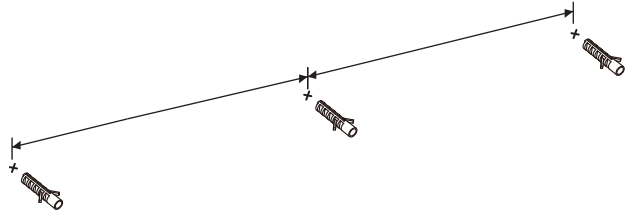

Ref	Dimensions	Visual	Qty
C	S2.5		1
D			1

1

2

Mark drill holes in the desired position. Use a spirit level to check that the fixings are level.

not supplied

5

Drill three holes.
Move unit into desired position. Secure the unit to the wall with an appropriate screw and wall plug for your wall type(not provided).
Warning: Always ensure intended wall area to be drilled is free from hidden electrical wires, water and gas pipes.
NB: Wall fixings are not included. Please source suitable fixing for your wall type.
If in doubt please consult a qualified trades person.

6

Insert appropriate screws and tighten.

Actual product size

H14 × D12 × W34.5 cm