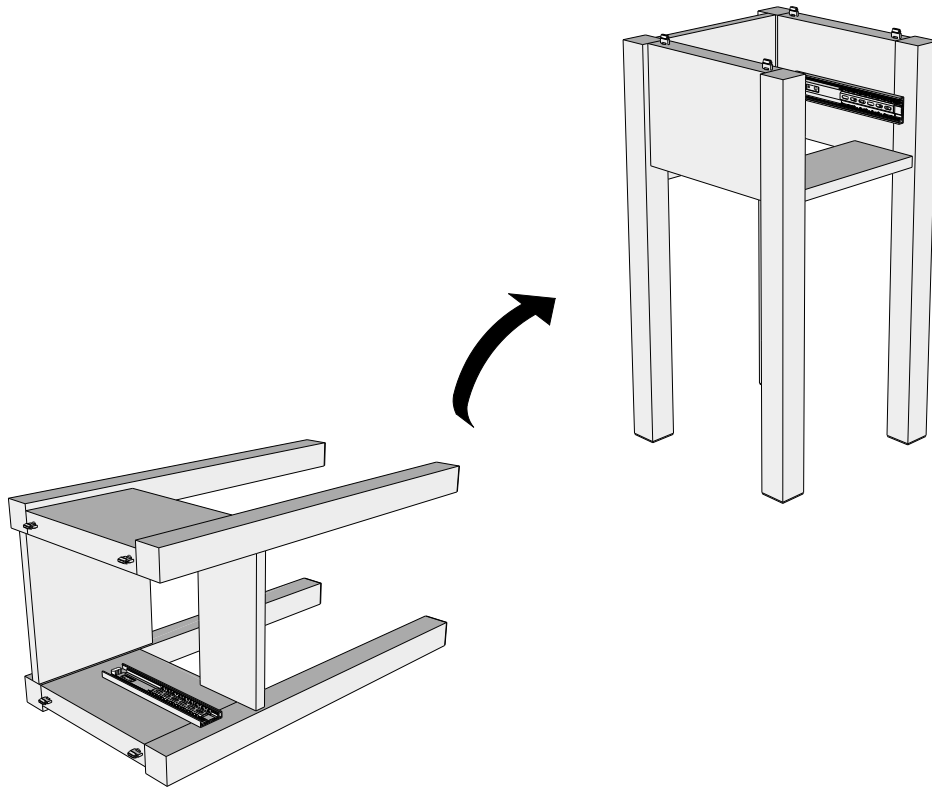

Z23	Ø4 x 25mm	1	 
E28	N/A	1	

NEXT

MALVERN CHALK SLIM BEDSIDE

C63091
Assembly instructions

5

6

NEXT

MALVERN CHALK SLIM BEDSIDE C63091 Assembly instructions

7

8

9

We recommend the use of the wall attachment bracket/strap provided for safety reasons.

Secure the other end of the strap to the wall with an appropriate screw and wall plug for your wall type (not provided).