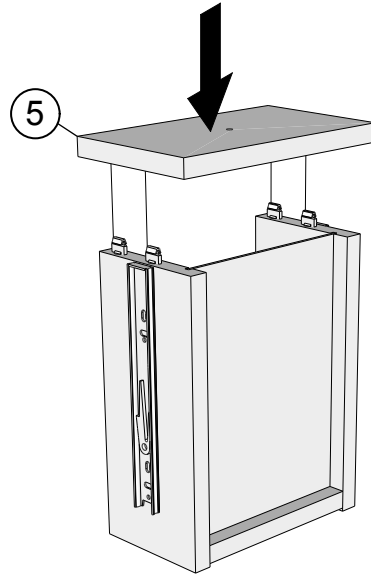

Ref	Dimensions	Qty	Spare Qty
Z23	Ø4 x 25mm	1	N/A

Fixtures and fittings supplied (not to scale)

Ref	Dimensions	Qty	Spare Qty	Visual
E28	N/A	1	N/A	
T4	N/A	1	N/A	

NEXT

MALVERN CHALK SLIM BEDSIDE

C63091
Assembly instructions

1

2

NEXT

MALVERN CHALK SLIM BEDSIDE

C63091
Assembly instructions

3

Note: Drawer will be permanently assembled once panel 5 is fitted.

4