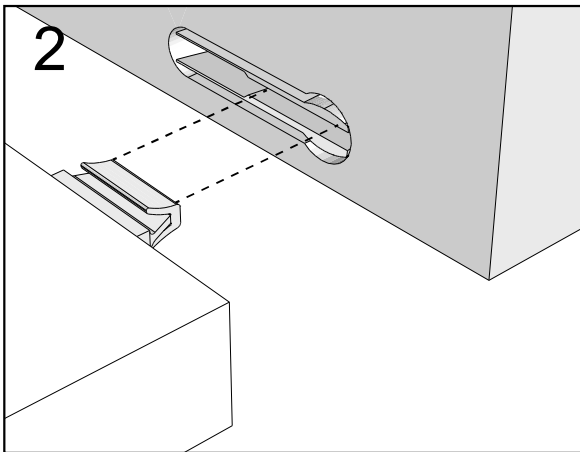

NEXT

MALVERN CHALK SLIM BEDSIDE

C63091

Assembly instructions

Components supplied. Please use this guide if you require replacement parts.

Ref	Dimensions	Visual	Qty	Ctn
1	10.5x24cm		1	1
2	10.5x15.5cm		1	1
3	10.5x24cm		1	1
4	16.5x23cm		1	1
5	12x20.5cm		1	1
6	30x57.5cm		1	1
7	10.5x21cm		1	1
8	19.5x21cm		1	1
9	30x57.5cm		1	1
10	32x32cm		1	1

NEXT FITTINGS ASSEMBLE INSTRUCTIONS

Push connector into housing to join.

Make sure there is no gap between the panels.

NEXT

MALVERN CHALK SLIM BEDSIDE

C63091

Assembly instructions

Fixtures and fittings supplied (actual size)