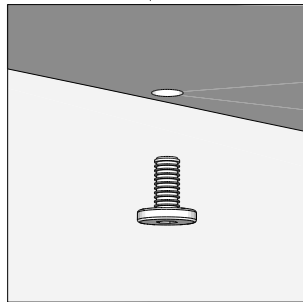

If in doubt please consult a qualified trades person.

Please ensure you secure your product to the wall for your and your family's safety before you use it.

10

Left side

Right side

11

To disassemble:

Step1:remove the screws from the top panel(10)

Step2:Slide the top panel front to unlock,
then lift off.Follow the same sequence
to remove the other panels;

NEXT

MALVERN CHALK SLIM BEDSIDE C63091

Actual product size
H60 x W32 x D32cm

NEXT

MALVERN CHALK SLIM BEDSIDE
C63091