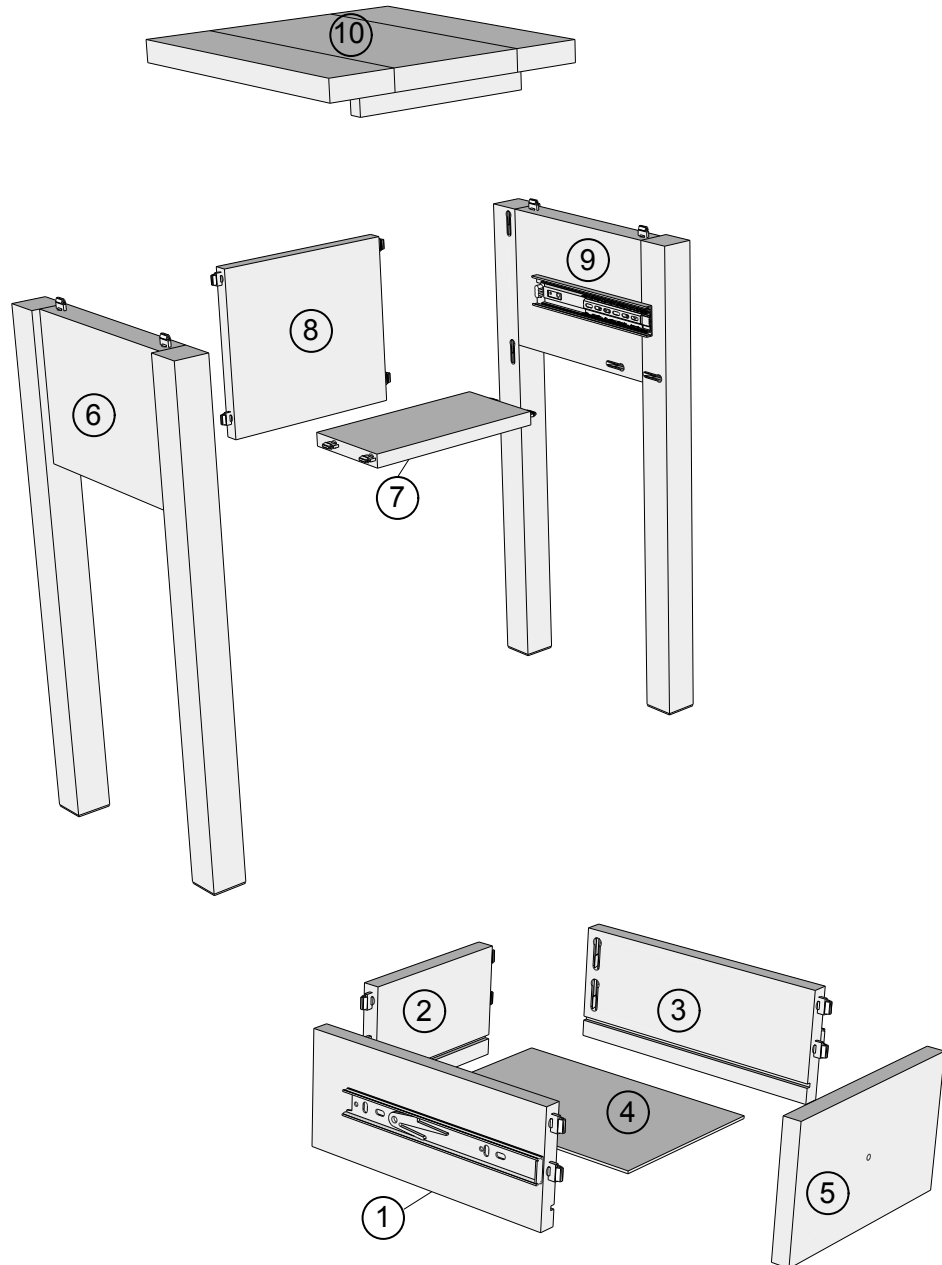

Do not place hot items (e.g. hot drinks) directly on to the wood surface. Please make sure you use a placemat or coaster.

NEXT

MALVERN CHALK SLIM BEDSIDE

C63091
Assembly instructions

GETTING TO KNOW YOUR PRODUCT