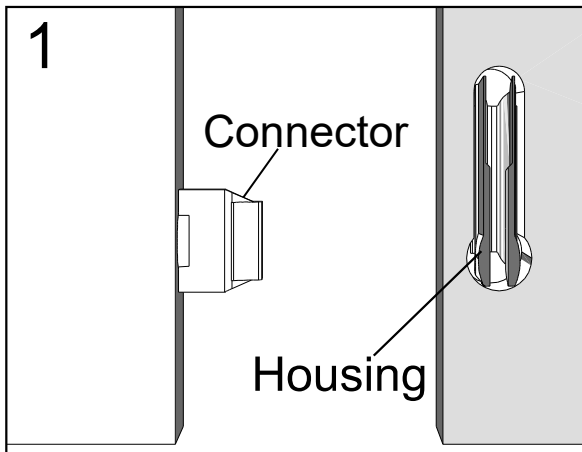

NEXT

MALVERN CHALK SLIM BEDSIDE

C63091

Assembly instructions

Components supplied. Please use this guide if you require replacement parts.

Ref	Dimensions	Visual	Qty	Ctn
1	10.5x24cm		1	1
2	10.5x15.5cm		1	1
3	10.5x24cm		1	1
4	16.5x23cm		1	1
5	12x20.5cm		1	1
6	30x57.5cm		1	1
7	10.5x21cm		1	1
8	19.5x21cm		1	1
9	30x57.5cm		1	1
10	32x32cm		1	1

NEXT FITTINGS ASSEMBLE INSTRUCTIONS

Push connector into housing to join.

Make sure there is no gap between the panels.

NEXT

MALVERN CHALK SLIM BEDSIDE

C63091

Assembly instructions

Fixtures and fittings supplied (actual size)