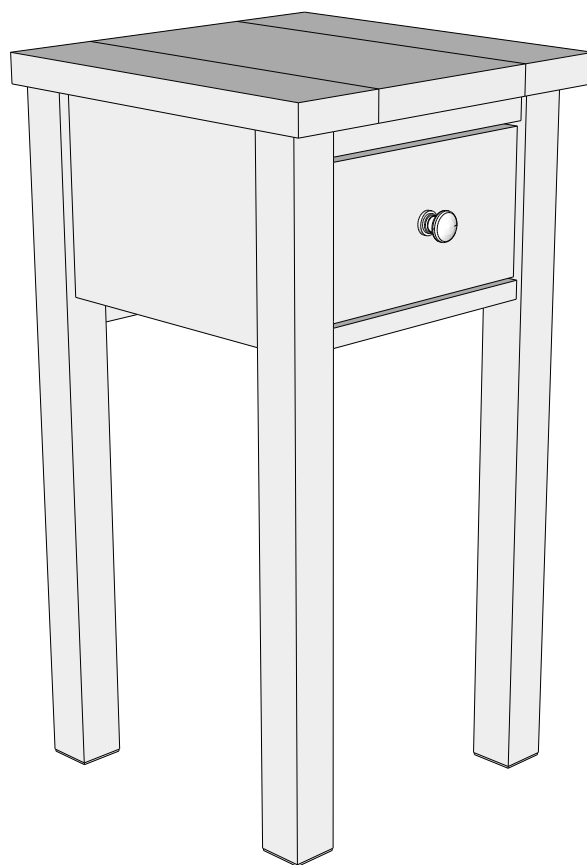

NEXT

MALVERN CHALK SLIM BEDSIDE

C63091
Assembly instructions

Actual product size

H60 x W32 x D32cm

Need Help ?

With: Assembly instruction

Missing or damaged parts