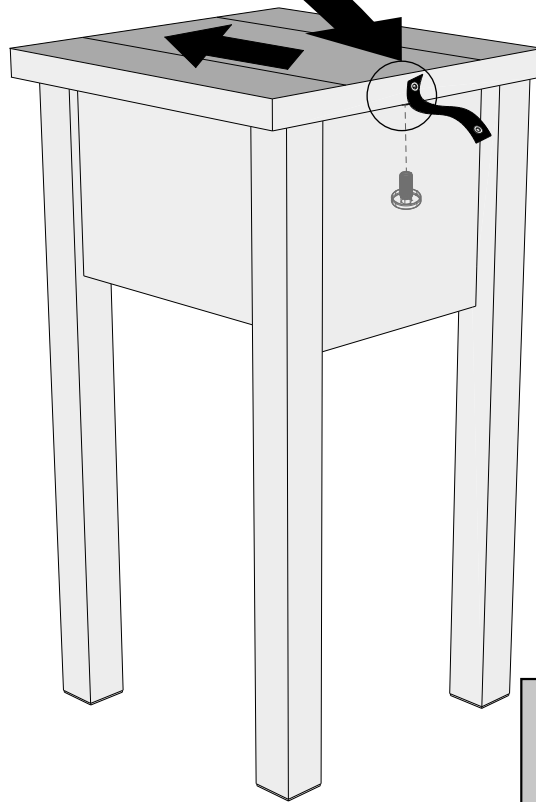

If in doubt please consult a qualified trades person.

Please ensure you secure your product to the wall for your and your family's safety before you use it.

10

Left side

Right side

11

To disassemble:

Step1:remove the screws from the top panel(10)

Step2:Slide the top panel front to unlock,
then lift off.Follow the same sequence
to remove the other panels;

NEXT

MALVERN CHALK SLIM BEDSIDE C63091

Actual product size
H60 x W32 x D32cm

NEXT

MALVERN CHALK SLIM BEDSIDE
C63091