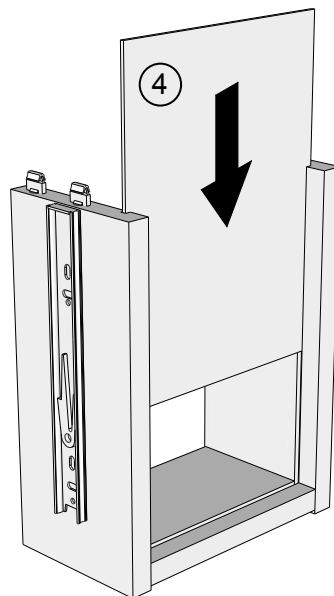

NEXT

MALVERN CHALK SLIM BEDSIDE

C63091
Assembly instructions

1

2