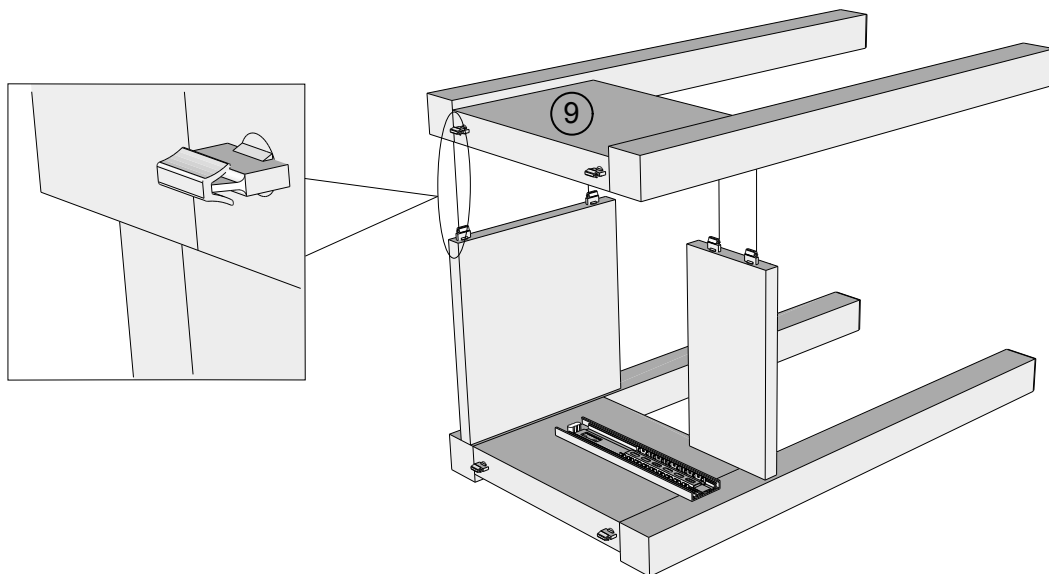

1

2

NEXT

MALVERN CHALK SLIM BEDSIDE

C63091
Assembly instructions

3

Note: Drawer will be permanently assembled once panel 5 is fitted.

4

Z23	Ø4 x 25mm	1	 
E28	N/A	1	

NEXT

MALVERN CHALK SLIM BEDSIDE

C63091
Assembly instructions

5

6

NEXT

MALVERN CHALK SLIM BEDSIDE C63091 Assembly instructions

7

8

9

We recommend the use of the wall attachment bracket/strap provided for safety reasons.

Secure the other end of the strap to the wall with an appropriate screw and wall plug for your wall type (not provided).