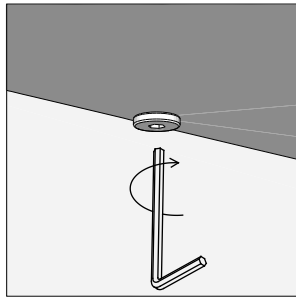

To hide the strap behind the unit, drill the hole lower than the top of unit.

Warning: Always ensure intended wall area to be drilled is free from hidden electrical wires, water and gas pipes.

NB: Wall fixings are not included-Please source suitable fixing for your wall type.

If in doubt please consult a qualified trades person.

Please ensure you secure your product to the wall for your and your family's safety before you use it.

10

Left side

Right side

11

To disassemble:

Step1:remove the screws from the top panel(10)

Step2:Slide the top panel front to unlock,
then lift off.Follow the same sequence
to remove the other panels;

NEXT

MALVERN CHALK SLIM BEDSIDE C63091

Actual product size
H60 x W32 x D32cm

NEXT

MALVERN CHALK SLIM BEDSIDE
C63091