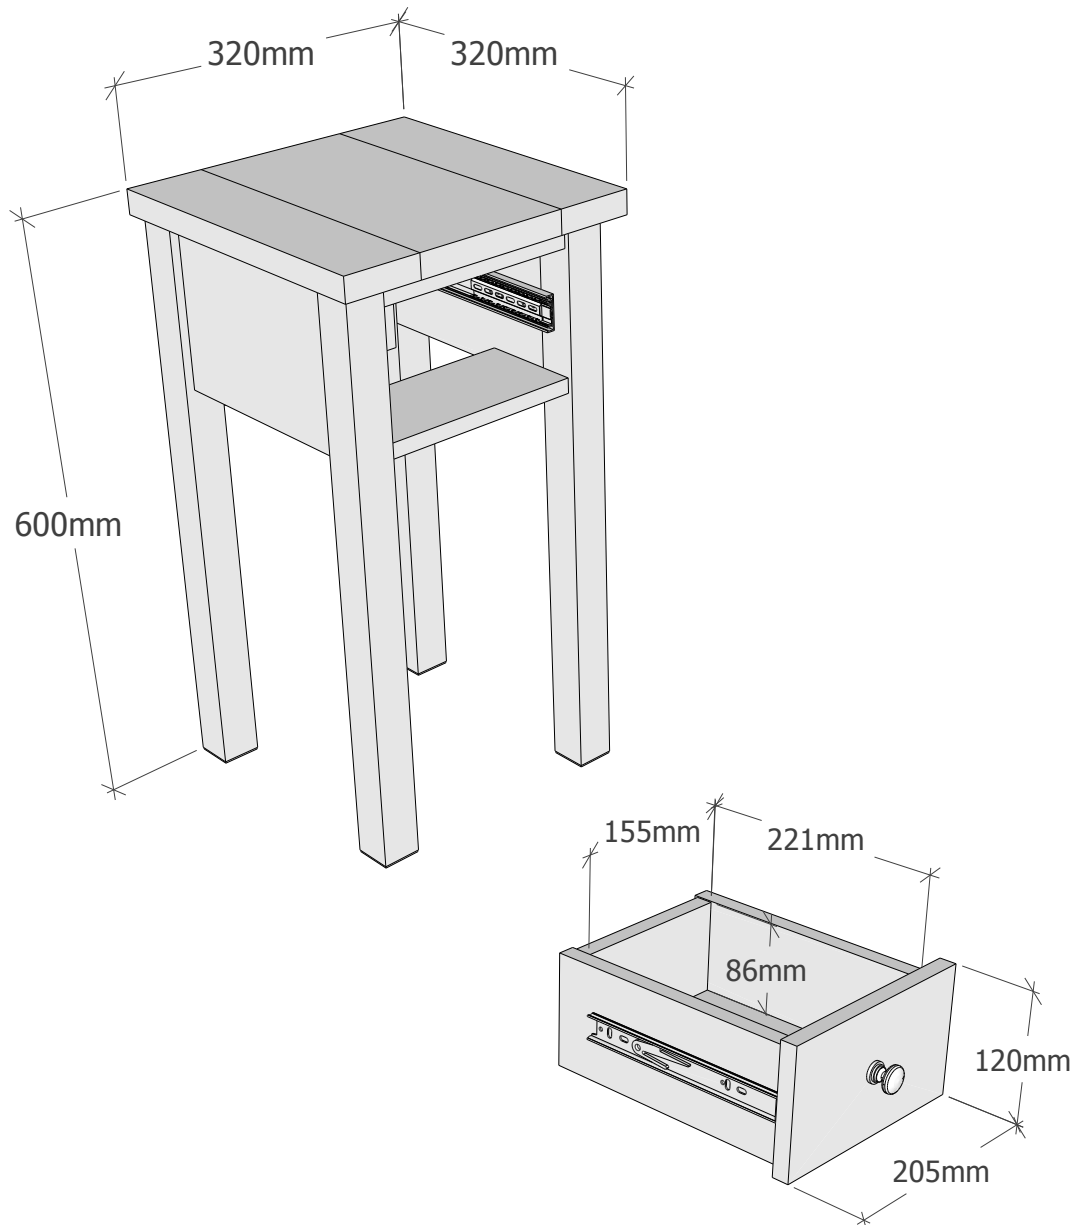

If in doubt please consult a qualified trades person.

Please ensure you secure your product to the wall for your and your family's safety before you use it.

10

Left side

Right side

11

To disassemble:

Step1:remove the screws from the top panel(10)

Step2:Slide the top panel front to unlock,
then lift off.Follow the same sequence
to remove the other panels;

NEXT

MALVERN CHALK SLIM BEDSIDE C63091

Actual product size
H60 x W32 x D32cm

NEXT

MALVERN CHALK SLIM BEDSIDE
C63091