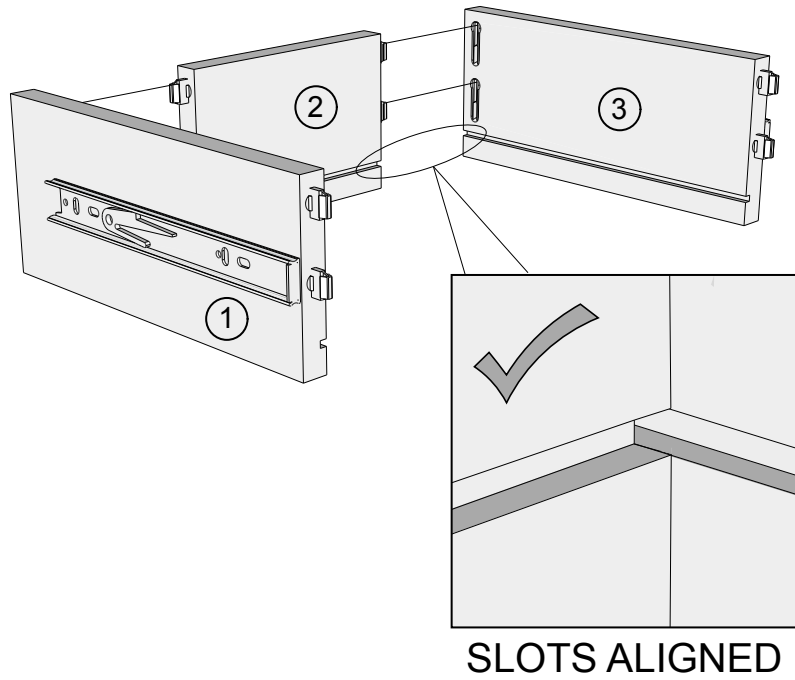

NEXT FITTINGS ASSEMBLE INSTRUCTIONS

Push connector into housing to join.

Make sure there is no gap between the panels.

NEXT

MALVERN CHALK SLIM BEDSIDE

C63091

Assembly instructions

Fixtures and fittings supplied (actual size)

Ref	Dimensions	Qty	Spare Qty
Z23	Ø4 x 25mm	1	N/A

Fixtures and fittings supplied (not to scale)

Ref	Dimensions	Qty	Spare Qty	Visual
E28	N/A	1	N/A	
T4	N/A	1	N/A	

NEXT

MALVERN CHALK SLIM BEDSIDE

C63091
Assembly instructions

1

2

NEXT

MALVERN CHALK SLIM BEDSIDE

C63091
Assembly instructions

3

Note: Drawer will be permanently assembled once panel 5 is fitted.

4