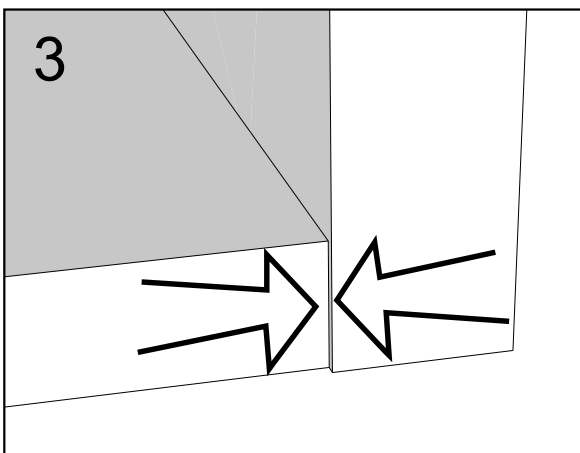

NEXT

MALVERN CHALK SLIM BEDSIDE

C63091

Assembly instructions

Components supplied. Please use this guide if you require replacement parts.

Ref	Dimensions	Visual	Qty	Ctn
1	10.5x24cm		1	1
2	10.5x15.5cm		1	1
3	10.5x24cm		1	1
4	16.5x23cm		1	1
5	12x20.5cm		1	1
6	30x57.5cm		1	1
7	10.5x21cm		1	1
8	19.5x21cm		1	1
9	30x57.5cm		1	1
10	32x32cm		1	1

NEXT FITTINGS ASSEMBLE INSTRUCTIONS

Push connector into housing to join.

Make sure there is no gap between the panels.

NEXT

MALVERN CHALK SLIM BEDSIDE

C63091

Assembly instructions

Fixtures and fittings supplied (actual size)