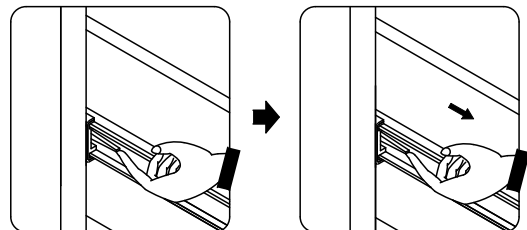

If in doubt please consult a qualified trades person.

Please ensure you secure your product to the wall for your and your family's safety before you use it.

10

Left side

Right side

11

To disassemble:

Step1:remove the screws from the top panel(10)

Step2:Slide the top panel front to unlock,
then lift off.Follow the same sequence
to remove the other panels;

NEXT

MALVERN CHALK SLIM BEDSIDE C63091

Actual product size
H60 x W32 x D32cm

NEXT

MALVERN CHALK SLIM BEDSIDE
C63091