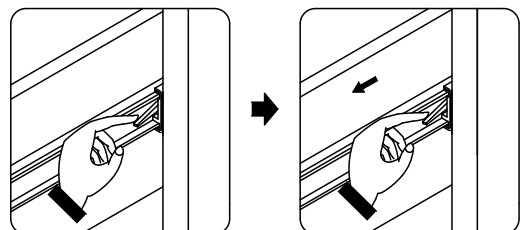

If in doubt please consult a qualified trades person.

Please ensure you secure your product to the wall for your and your family's safety before you use it.

10

Left side

Right side

11

To disassemble:

Step1:remove the screws from the top panel(10)

Step2:Slide the top panel front to unlock,
then lift off.Follow the same sequence
to remove the other panels;

NEXT

MALVERN CHALK SLIM BEDSIDE C63091

Actual product size
H60 x W32 x D32cm

NEXT

MALVERN CHALK SLIM BEDSIDE
C63091