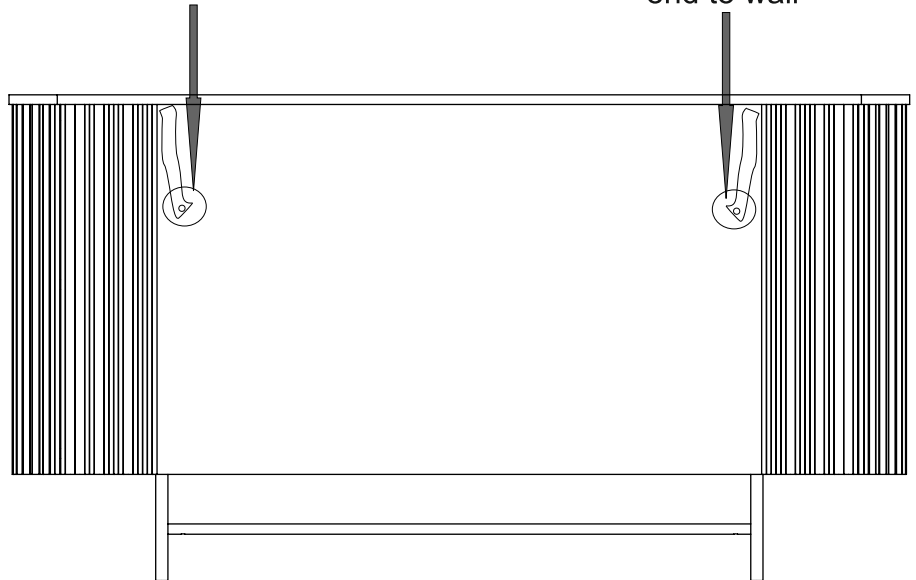

Note: Fit the other end of anti-tip straps provided on both top corners of the rear side of the product to wall

Fit the other end to wall

Fit the other end to wall