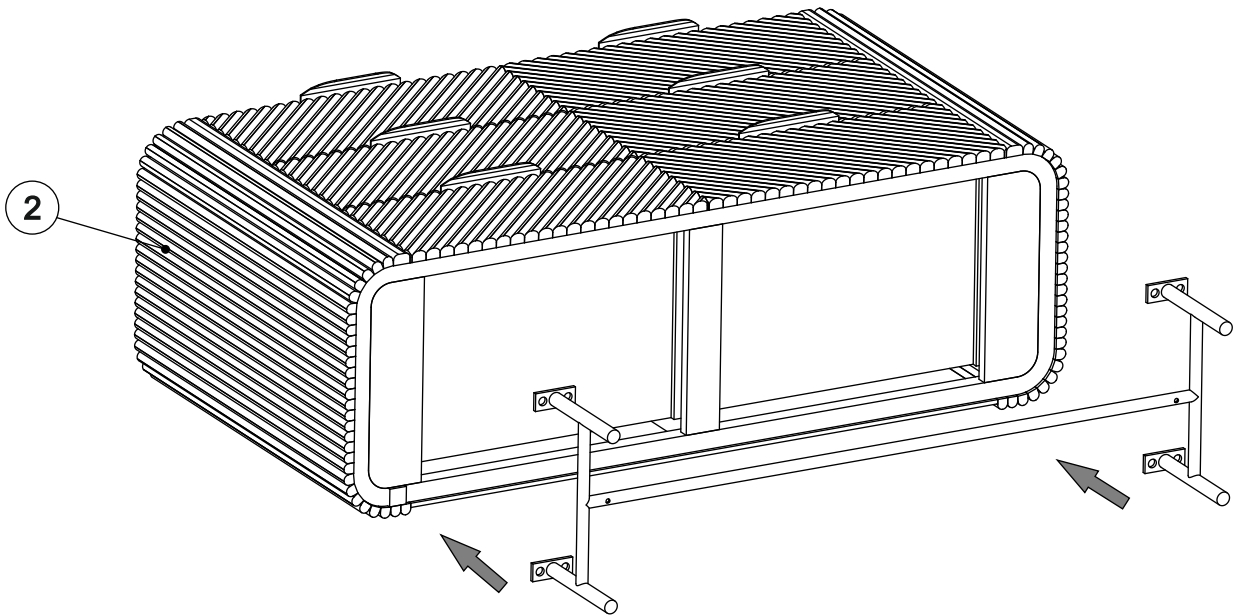

2.

Note: Do not fully tighten until all fittings are in position.

C	6 x 12mm	2	
E	NA	1	

VALENCIA WIDE CHEST OF DRAWERS - D15541/C99810/E33280/632052

Assembly instructions

3.

Note: Match the labels e.g. A on leg to A on wooden part