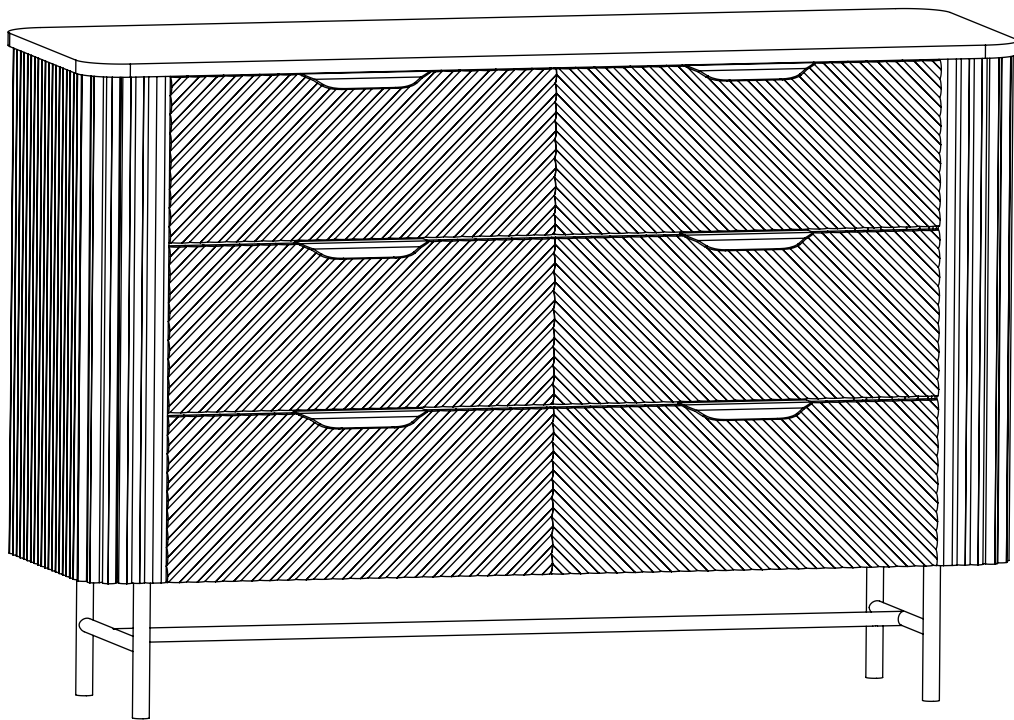

NEXT

VALENCIA

WIDE CHEST OF DRAWERS - D15541/C99810/E33280/632052

Assembly instructions

Actual product size

H75 x W110 x D38 cm

IMPORTANT - RETAIN FOR FUTURE REFERENCE

Need Help ?

Actual product size
H75 x W110 x D38 cm