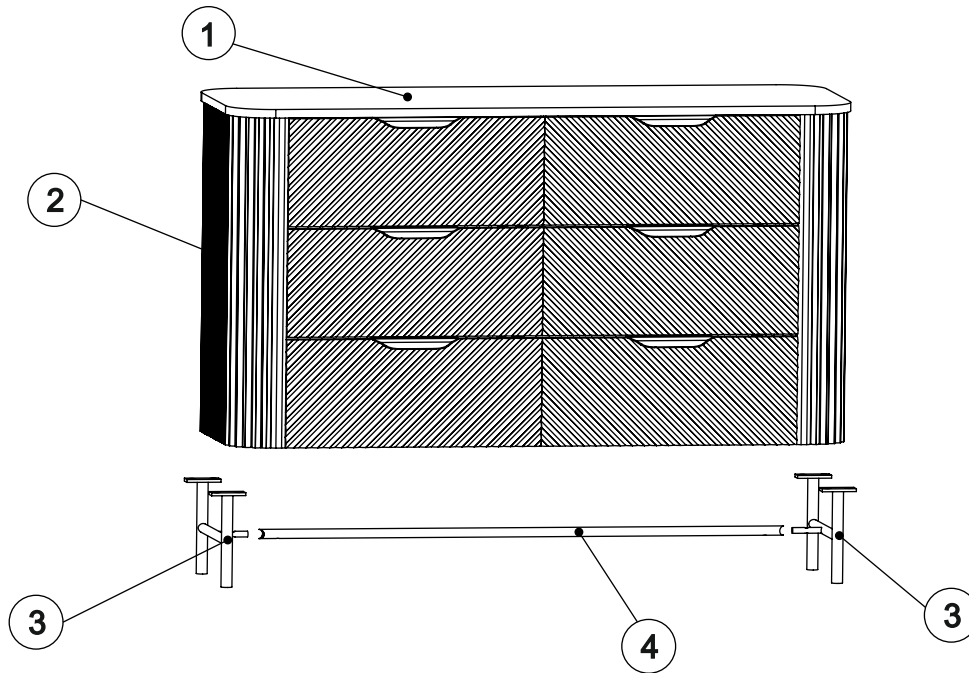

CALL: 0333 777 8999

VALENCIA WIDE CHEST OF DRAWERS - D15541/C99810/E33280/632052 Assembly instructions

GETTING TO KNOW YOUR PRODUCT

Product supplied.

Ref	Dimensions	Visual	Qty	Ctn
1	110 x 38cm		1	1
2	109 x 57.5cm		1	1
3	28 x 16.5cm		2	1
4	92.8 x 1.6cm		1	1