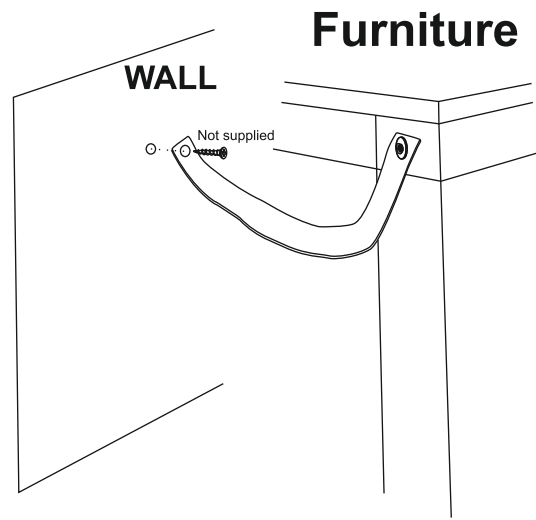

VALENCIA WIDE CHEST OF DRAWERS - D15541/C99810/E33280/632052 Assembly instructions

9.

We recommend the use of the wall attachment bracket/strap provided for safety reasons. Secure the strap to the wall with an appropriate screw and wall plug for your wall type (not provided). To hide the strap behind the unit, drill the hole lower than the top of unit.

Warning: Always ensure intended wall area to be drilled is free from hidden electrical wires, water and gas pipes. NB: Wall fixings are not included—Please source suitable fixing for your wall type. If in doubt please consult a qualified trades person. Please ensure you secure your product to the wall for your and your family's safety before you use it.