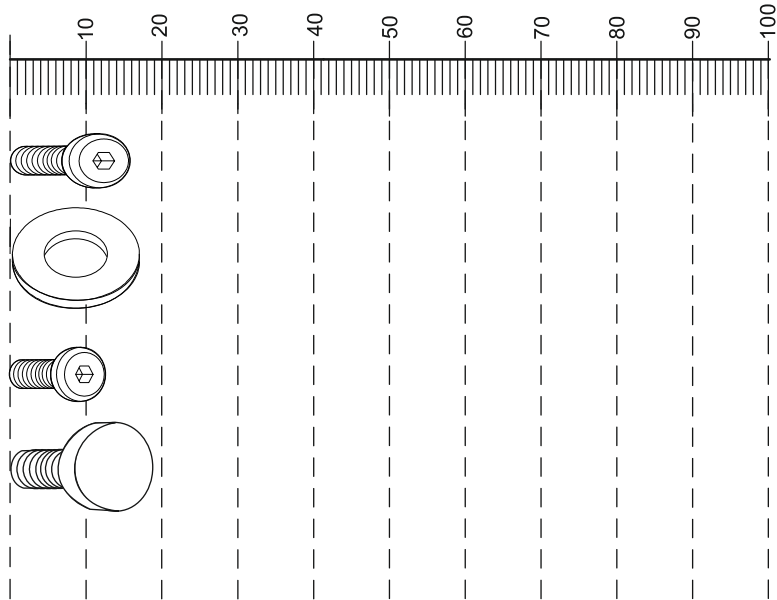

VALENCIA WIDE CHEST OF DRAWERS - D15541/C99810/E33280/632052 Assembly instructions

Fixtures and Fittings supplied (actual size)			
Ref	Dimensions	Qty	Spare Qty
A	6 x 16mm	8	1
B	∅16mm	8	1
C	6 x 12mm	2	1
D	20 x 18mm	NA	1

Fixtures and fittings supplied (not to scale)			
Ref	Qty	Spare	Visual
E	1	N/A