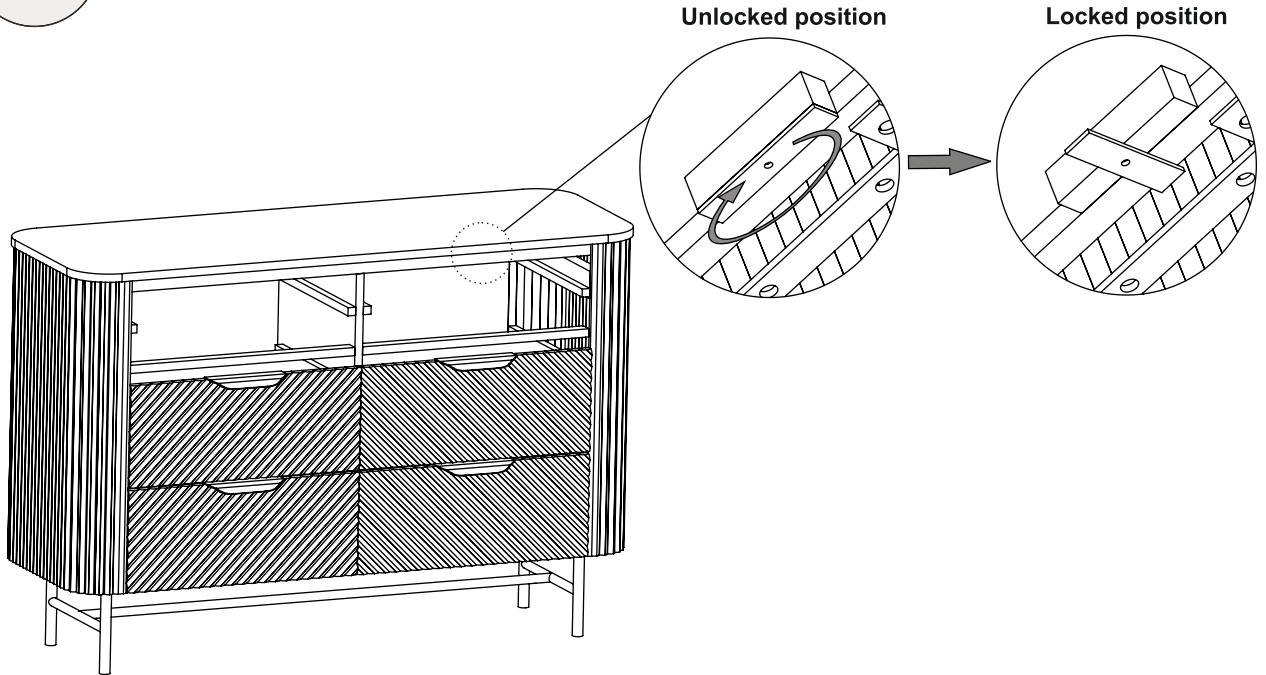

VALENCIA WIDE CHEST OF DRAWERS - D15541/C99810/E33280/632052 Assembly instructions

7.

Note: Twist the bracket to lock the top

8.