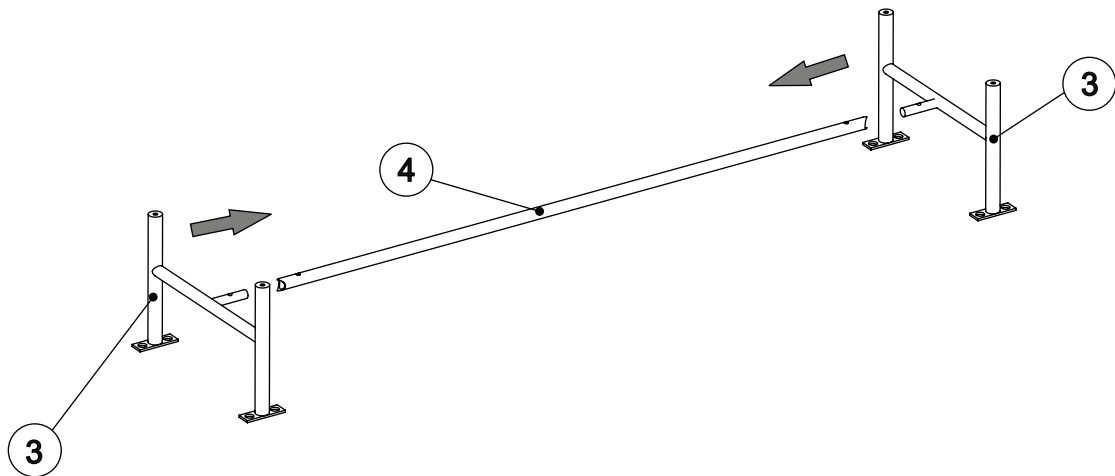

Fixtures and fittings supplied (not to scale)			
Ref	Qty	Spare	Visual
E	1	N/A	

VALENCIA WIDE CHEST OF DRAWERS - D15541/C99810/E33280/632052 Assembly instructions

1.

Note: Match the labels e.g. A on leg to A on rail