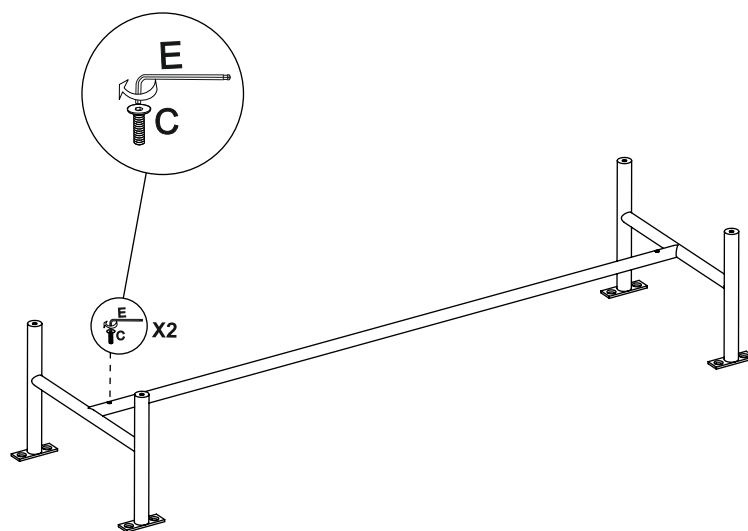

2.

Note: Do not fully tighten until all fittings are in position.