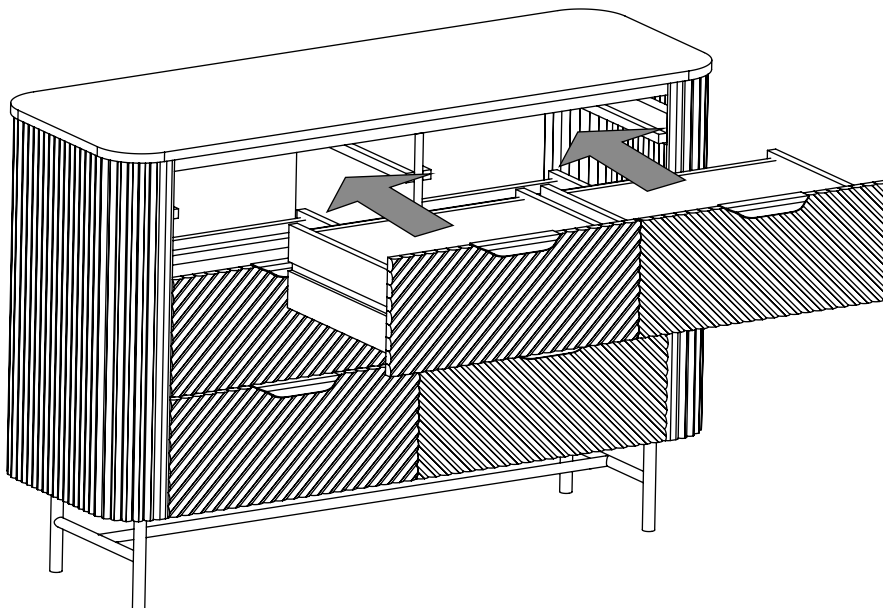

VALENCIA WIDE CHEST OF DRAWERS - D15541/C99810/E33280/632052 Assembly instructions

7.

Note: Twist the bracket to lock the top

8.