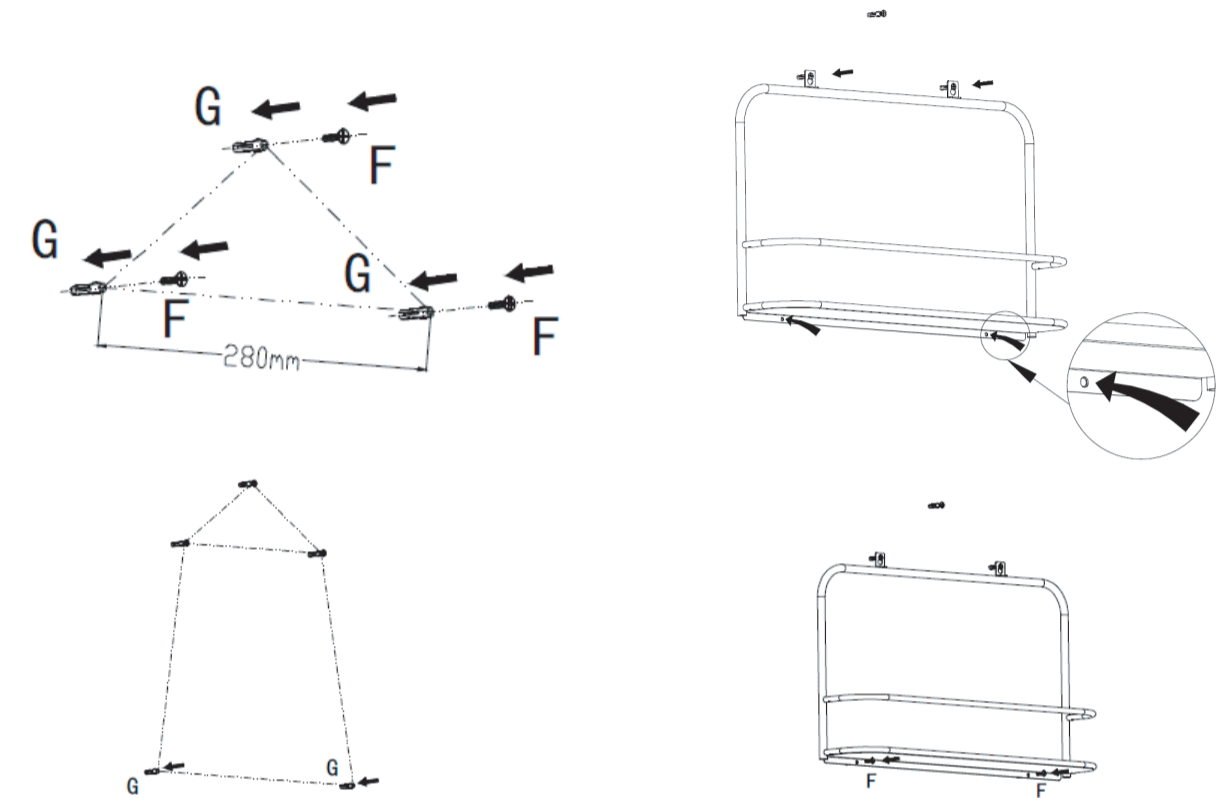

Step 4. Hang mirror (D) to wall fixings (F) and check to ensure that all screws are securely fixed.