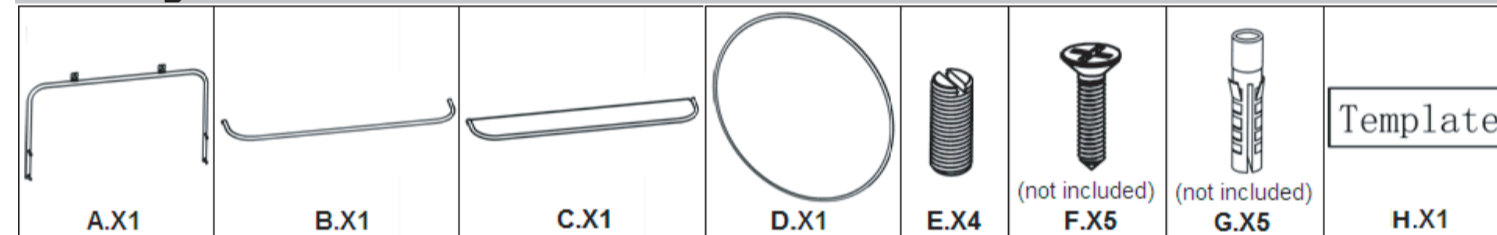

D36101 & D36102 NEW SHELF MIRROR

NEXT

Tools Needed

Helpline

If you have any problems with this product please contact customer services Tel: 0333 777 8000

Important

- Please spend a short time reading through this leaflet and follow the simple step by step instructions.
- Carefully check that you have all parts before beginning assembly.
- Keep fittings out of children's reach and keep children away from construction.
- We suggest you retain this instruction for future reference.
- Please do not use abrasive cleaners on this product.
- Suggest to make periodic check to ensure that all screws are fully tightened.
- Please ensure wall fixings used are appropriate to your wall type. If in doubt, consult a qualified tradesperson.
- **Wall plugs and wall fixings are not included.**
- Made in China

Fittings

Assembly Instructions

Step 1. Secure the rail (B) and shelf (C) to frame (A) by tighten 4pcs screws (E) with a mini screwdriver.

Please refer to next page

NEXT Retail Ltd, Desford Road, Enderby, Leicester, LE19 4AT.
NEXT Retail (Ireland) Ltd, 13-18 City Quay, Dublin 2, D02 ED70.