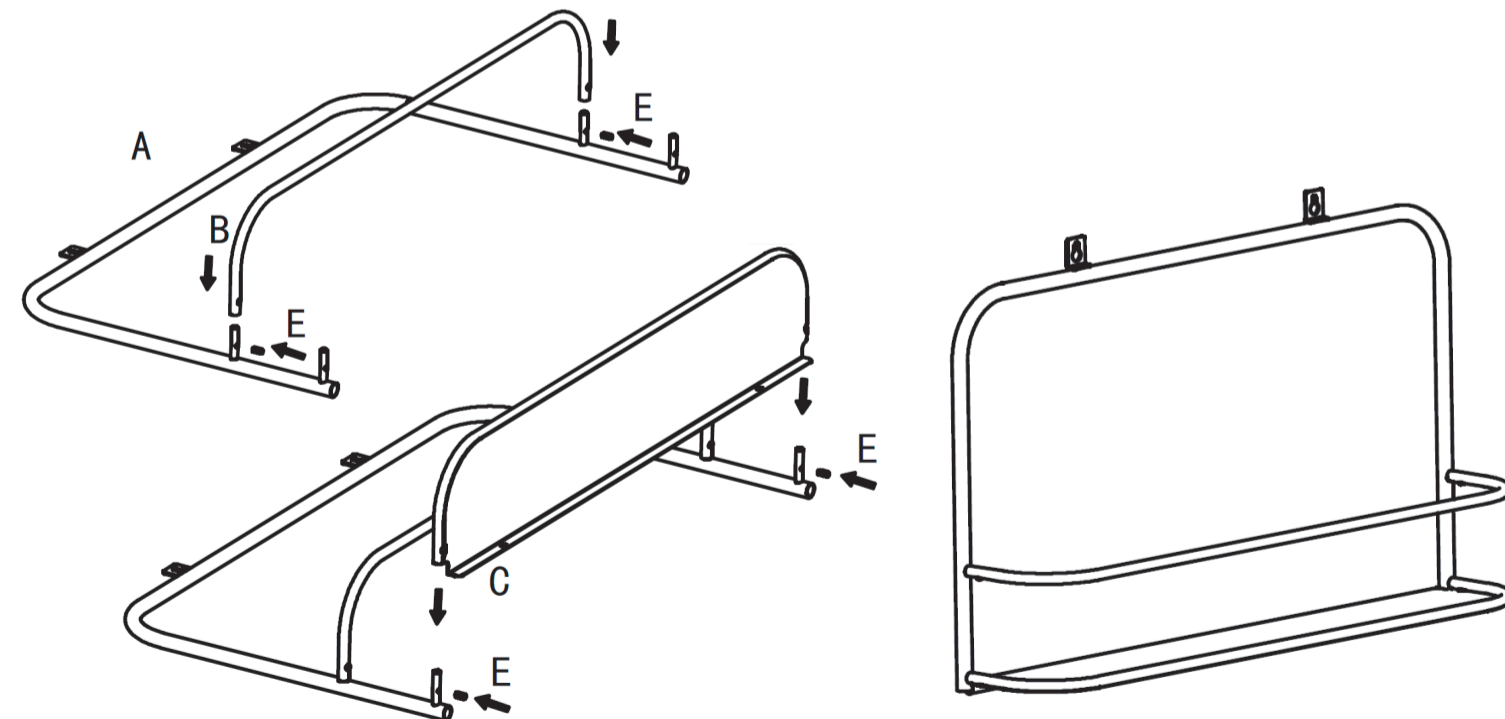

Fittings

Assembly Instructions

Step 1. Secure the rail (B) and shelf (C) to frame (A) by tighten 4pcs screws (E) with a mini screwdriver.

Please refer to next page

NEXT Retail Ltd, Desford Road, Enderby, Leicester, LE19 4AT.
NEXT Retail (Ireland) Ltd, 13-18 City Quay, Dublin 2, D02 ED70.

Step 2. Use template (H) to mark position as your needed and drill holes on the wall, secure wall fixings (F) and wall plugs (G) the holes.

The wall fixings (F) should be exposed 3mm outside the wall.

Step 3. Hang shelf first to wall fixings (F), Mark the 2 holes at the bottom of shelf, then take out the shelf and drill holes on the mark. Secure wall plugs (G) to the holes. Hang shelf to wall fixings (F) then secure wall fixings (F) to 2 holes at the bottom of shelf to wall. Check to ensure that all screws are securely fixed.