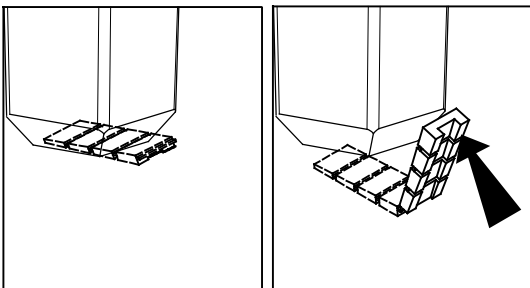

1

2

3

Important note: It is essential that this product is fixed to a wall using the strap supplied.
Wall fixing is not supplied, please purchase suitable fixing for the wall.
Always ensure that the wall attachment strap is correctly fitted.

4