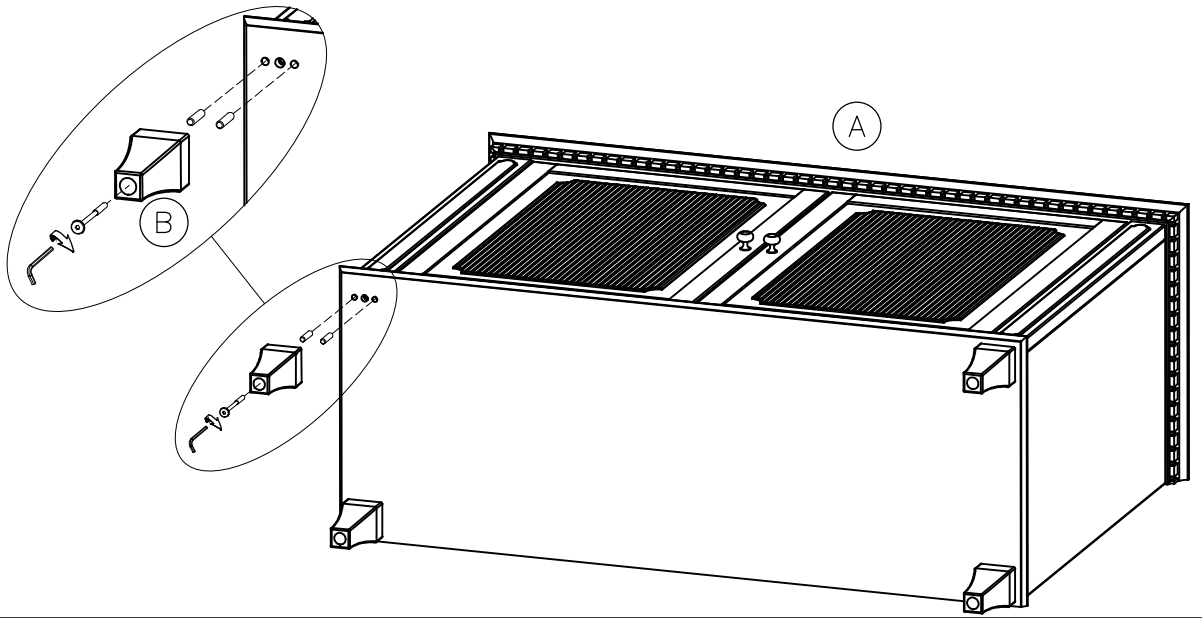

# ASSEMBLY INSTRUCTION

HANOVER

DRINK CABINET GSV2600

A

B

1

2

3

Important note: It is essential that this product is fixed to a wall using the strap supplied.  
 Wall fixing is not supplied, please purchase suitable fixing for the wall.  
 Always ensure that the wall attachment strap is correctly fitted.