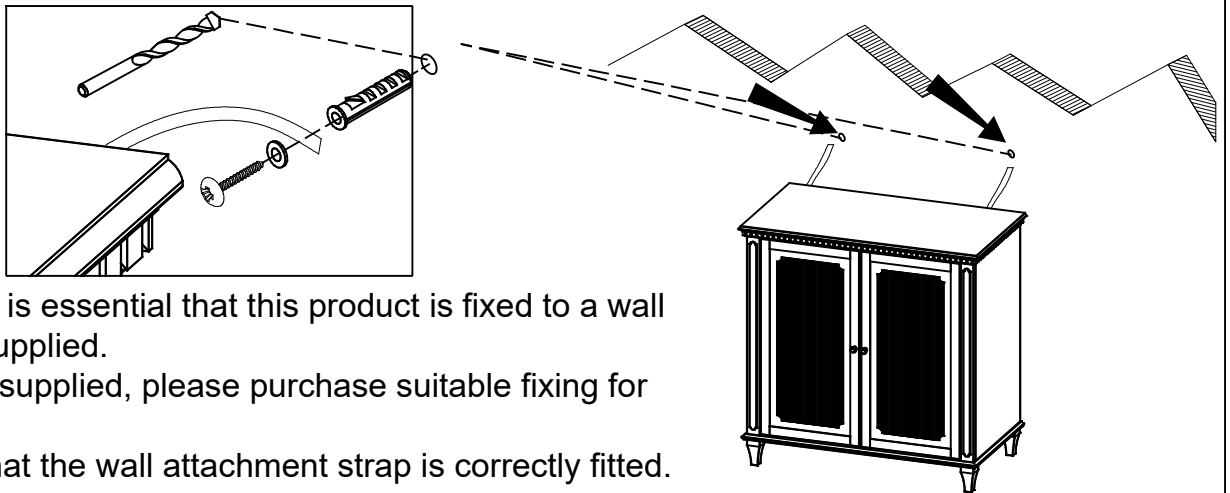

# ASSEMBLY INSTRUCTION

HANOVER

DRINK CABINET GSV2600

A

B

1

2

3

Important note: It is essential that this product is fixed to a wall using the strap supplied.  
 Wall fixing is not supplied, please purchase suitable fixing for the wall.  
 Always ensure that the wall attachment strap is correctly fitted.