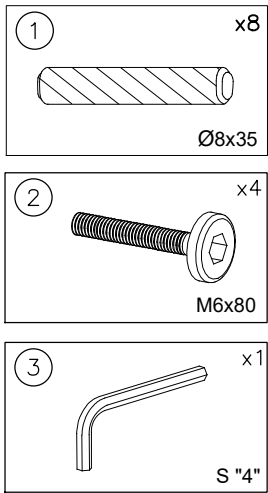

# ASSEMBLY INSTRUCTION

HANOVER

DRINK CABINET GSV2600

A

B

1

2

3

Important note: It is essential that this product is fixed to a wall using the strap supplied.  
 Wall fixing is not supplied, please purchase suitable fixing for the wall.  
 Always ensure that the wall attachment strap is correctly fitted.