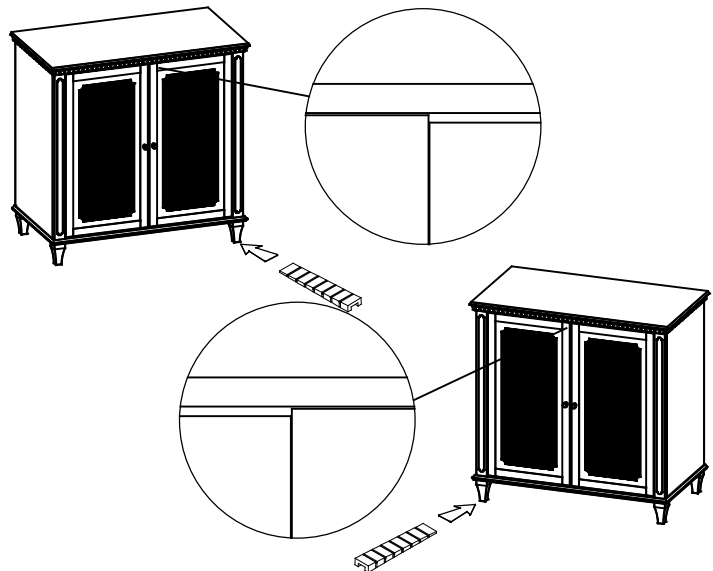

1

2

3

Important note: It is essential that this product is fixed to a wall using the strap supplied.
Wall fixing is not supplied, please purchase suitable fixing for the wall.
Always ensure that the wall attachment strap is correctly fitted.

4