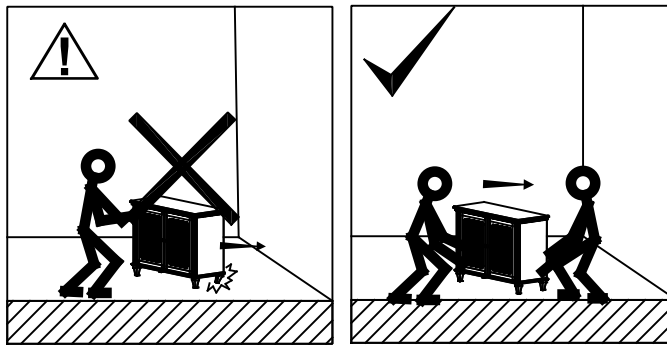

# ASSEMBLY INSTRUCTION

HANOVER

DRINK CABINET GSV2600

A

B

1

2

3

Important note: It is essential that this product is fixed to a wall using the strap supplied.  
 Wall fixing is not supplied, please purchase suitable fixing for the wall.  
 Always ensure that the wall attachment strap is correctly fitted.