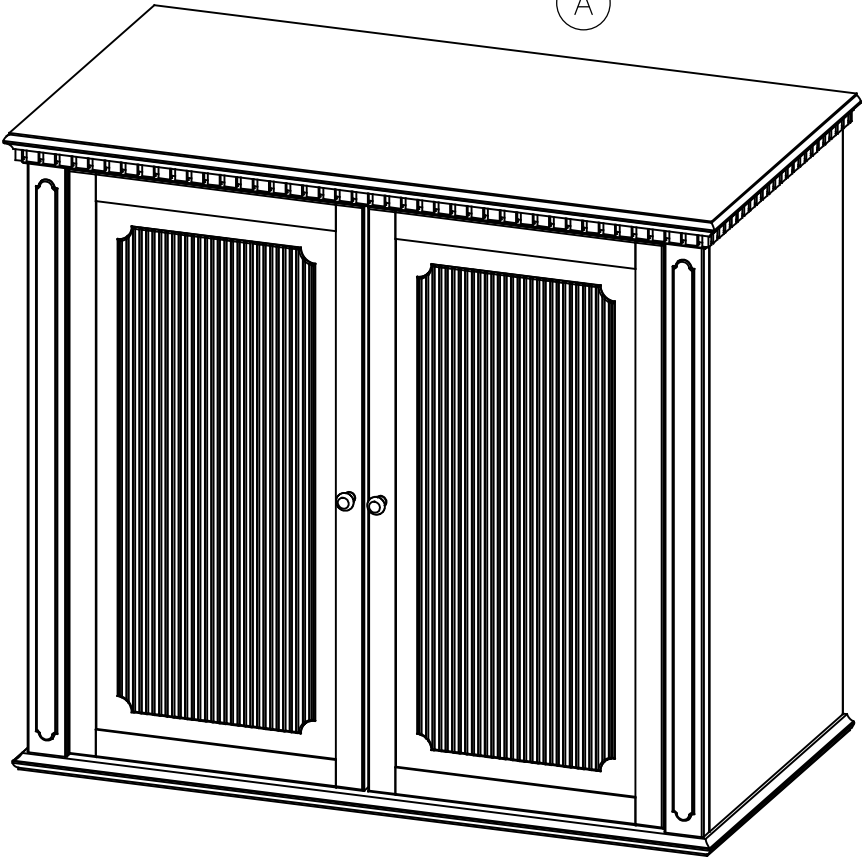

# ASSEMBLY INSTRUCTION

HANOVER

DRINK CABINET GSV2600

A

B

1

2

3

Important note: It is essential that this product is fixed to a wall using the strap supplied.  
 Wall fixing is not supplied, please purchase suitable fixing for the wall.  
 Always ensure that the wall attachment strap is correctly fitted.