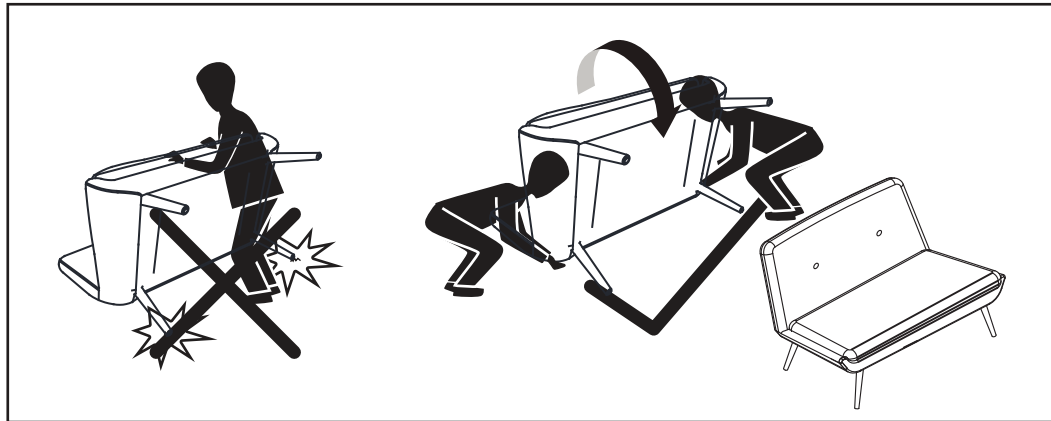

- H1 x 1
  (5#)
- H2 x 16
  (M8 x 25)
- H3 x 16
  (ø9 x ø13 x T2.5)
- H4 x 16
  (ø9 x ø19 x T3)