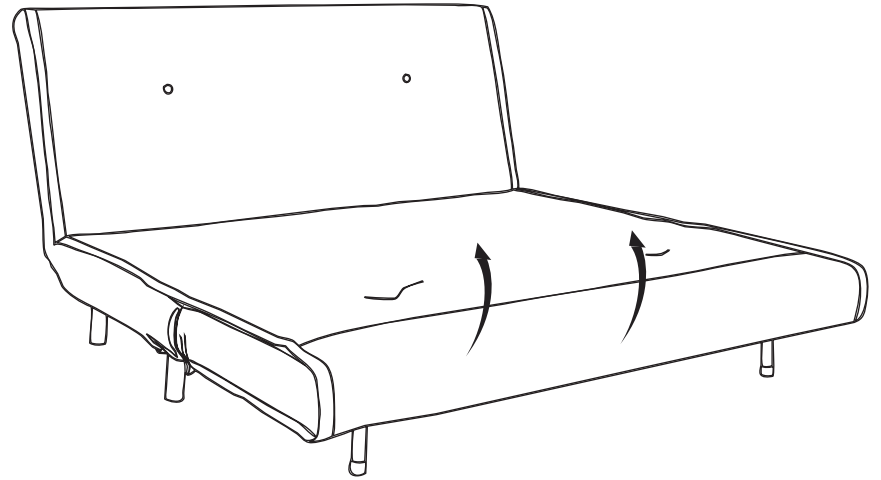

MADE⁺

HARU

Haru Large Double Sofa Bed

Haru, grand canapé convertible
deux places

Haru grote 2-persoons slaapbank

Haru großes Schlafsofa

Sofá cama doble grande Haru

GB Recommendations for the continual safe use of this product are stated on the final page of these instructions. Please retain for future reference.

- H1 x 1
 (5#)
- H2 x 16
 (M8 x 25)
- H3 x 16
 (ø9 x ø13 x T2.5)
- H4 x 16
 (ø9 x ø19 x T3)

1

2

3

4

5