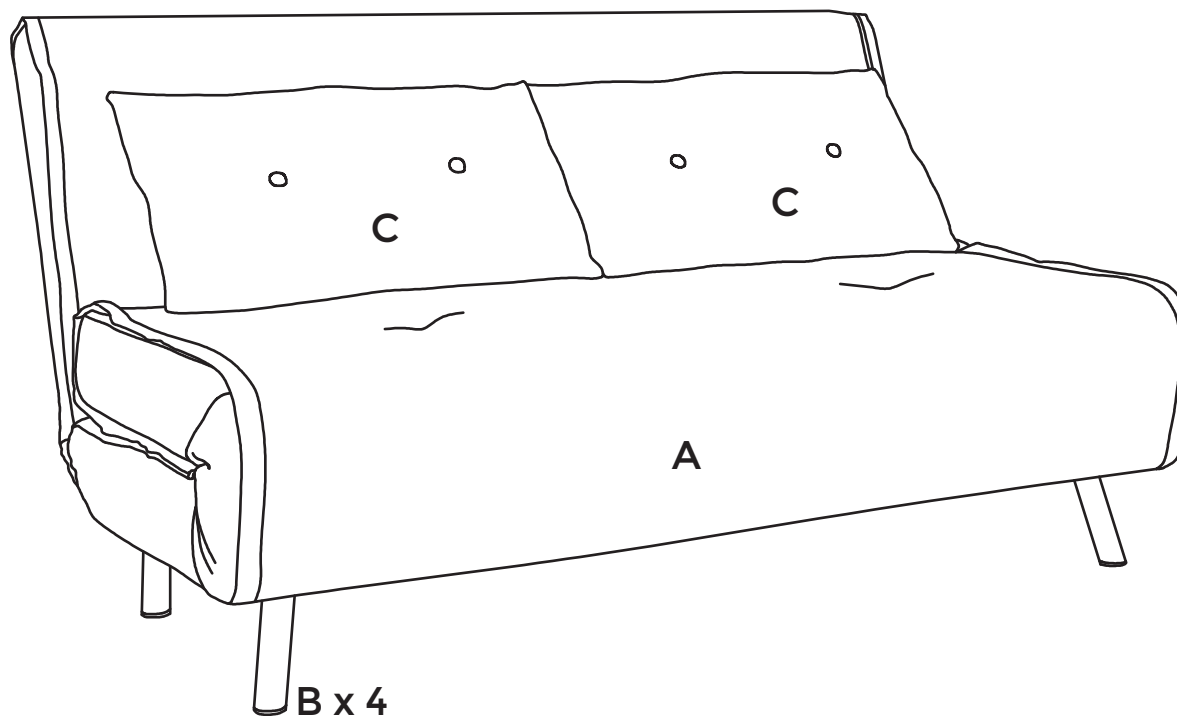

MADE⁺

HARU

Haru Large Double Sofa Bed

Haru, grand canapé convertible
deux places

Haru grote 2-persoons slaapbank

Haru großes Schlafsofa

Sofá cama doble grande Haru

GB Recommendations for the continual safe use of this product are stated on the final page of these instructions. Please retain for future reference.

- H1 x 1
 (5#)
- H2 x 16
 (M8 x 25)
- H3 x 16
 (ø9 x ø13 x T2.5)
- H4 x 16
 (ø9 x ø19 x T3)

1

2

3

4

5