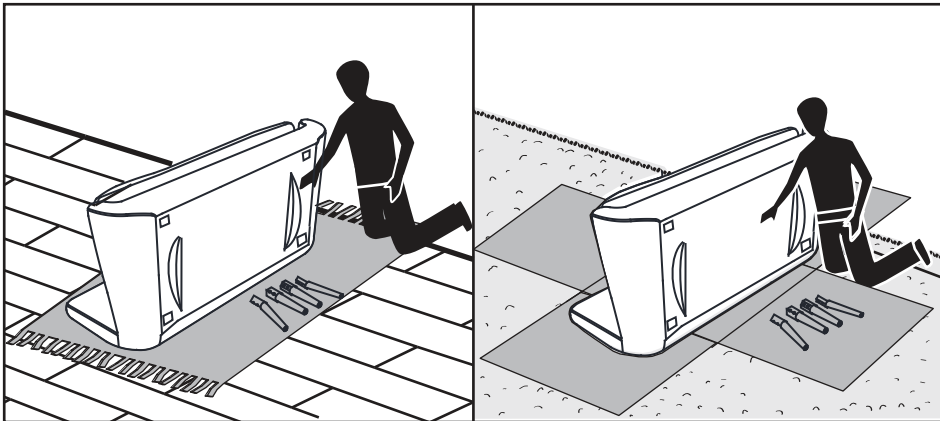

- H1 x 1
  (5#)
- H2 x 16
  (M8 x 25)
- H3 x 16
  (ø9 x ø13 x T2.5)
- H4 x 16
  (ø9 x ø19 x T3)