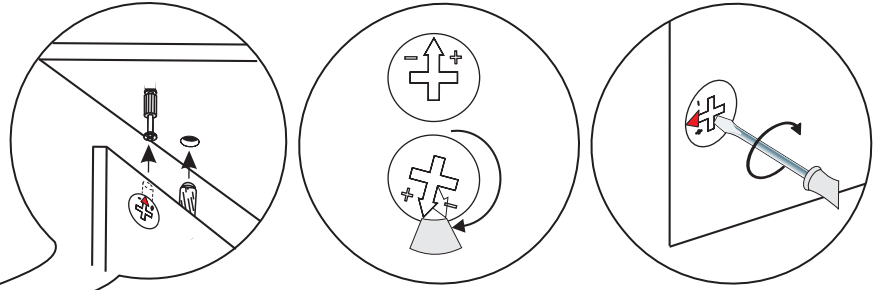

12

GB

- A safety strap / bracket is included with this item. Please ensure the strap / bracket is attached to the product and the wall to ensure it remains stable at all times during use.
- The unit must only be used on a level floor.