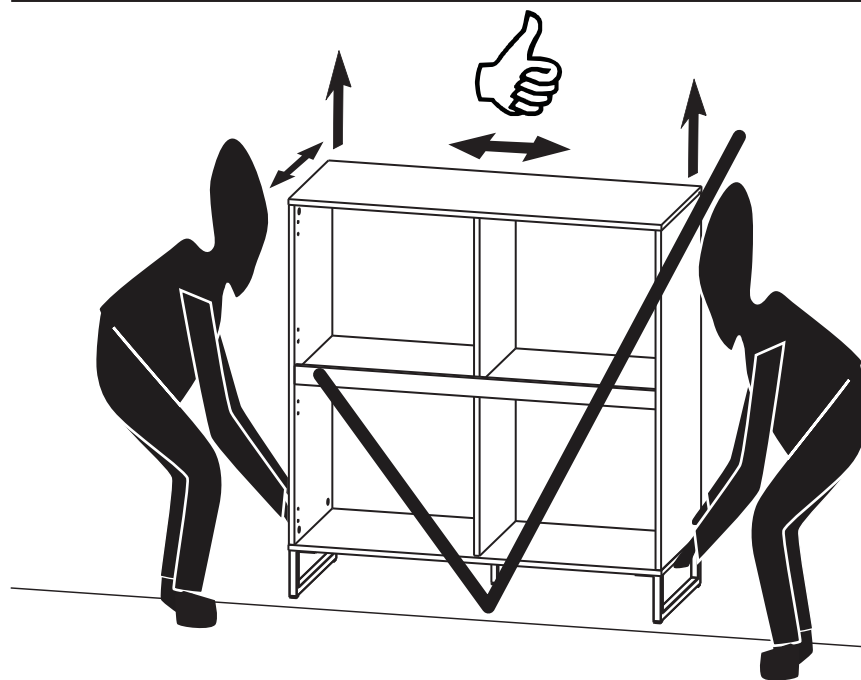

12

GB

- A safety strap / bracket is included with this item. Please ensure the strap / bracket is attached to the product and the wall to ensure it remains stable at all times during use.
- The unit must only be used on a level floor.