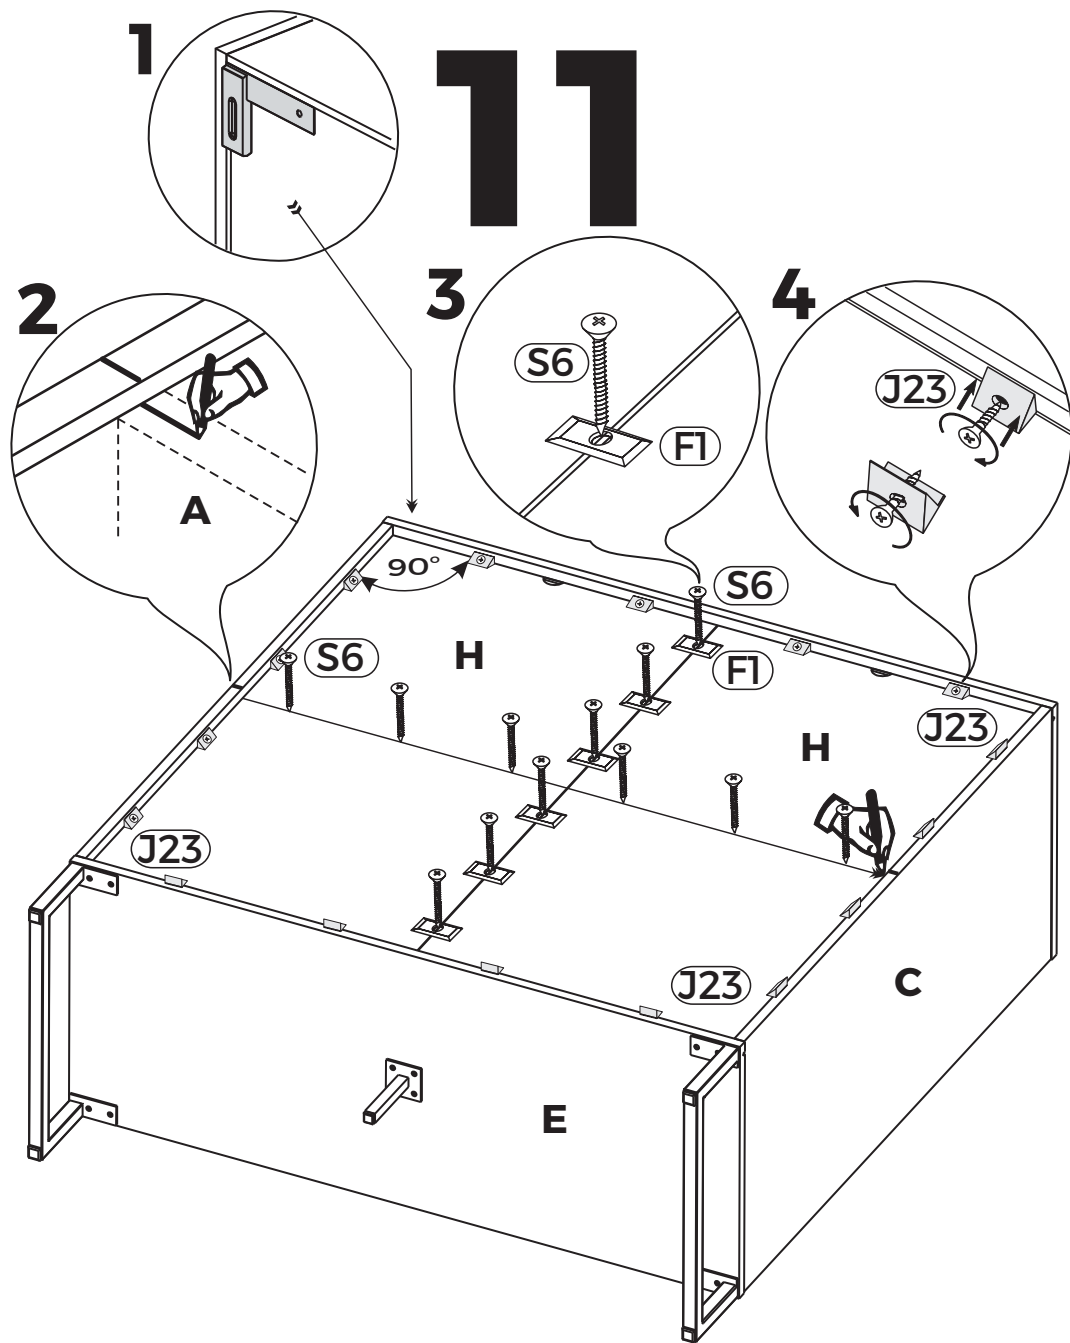

12

GB

- A safety strap / bracket is included with this item. Please ensure the strap / bracket is attached to the product and the wall to ensure it remains stable at all times during use.
- The unit must only be used on a level floor.