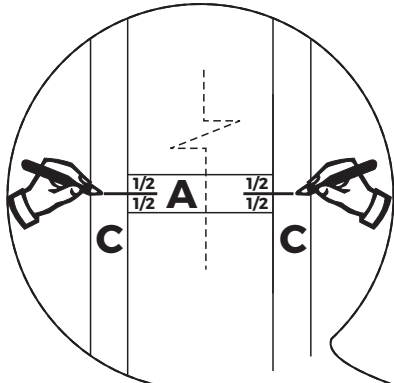

12

GB

- A safety strap / bracket is included with this item. Please ensure the strap / bracket is attached to the product and the wall to ensure it remains stable at all times during use.
- The unit must only be used on a level floor.