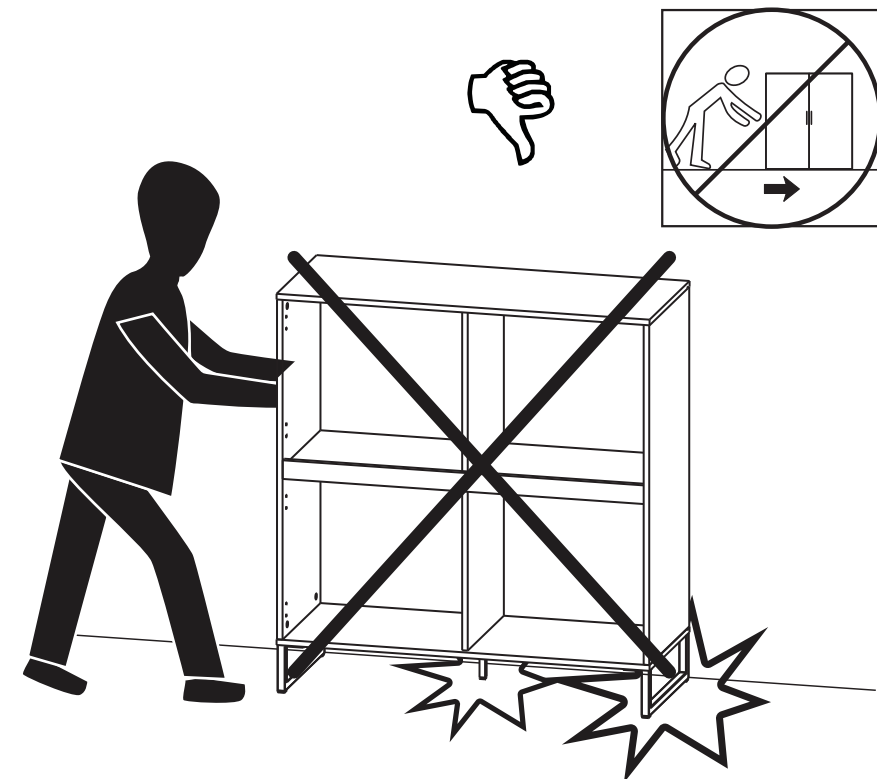

12

GB

- A safety strap / bracket is included with this item. Please ensure the strap / bracket is attached to the product and the wall to ensure it remains stable at all times during use.
- The unit must only be used on a level floor.