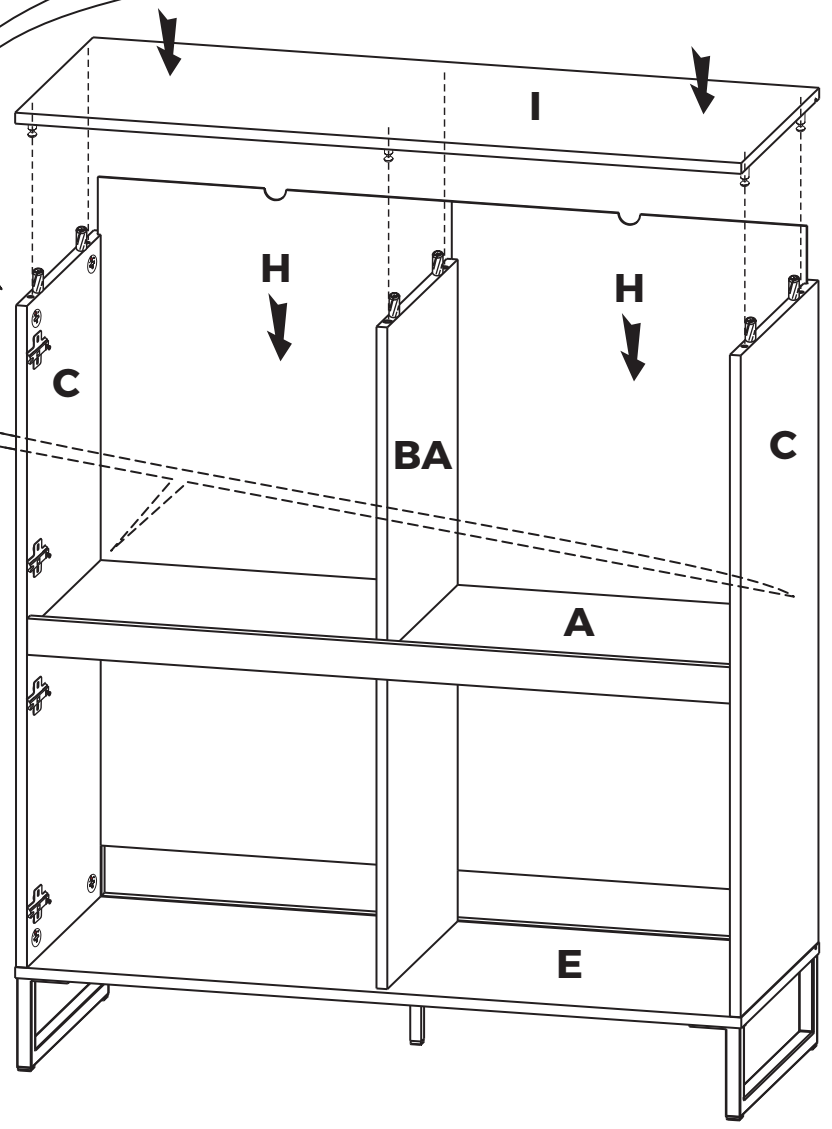

12

GB

- A safety strap / bracket is included with this item. Please ensure the strap / bracket is attached to the product and the wall to ensure it remains stable at all times during use.
- The unit must only be used on a level floor.