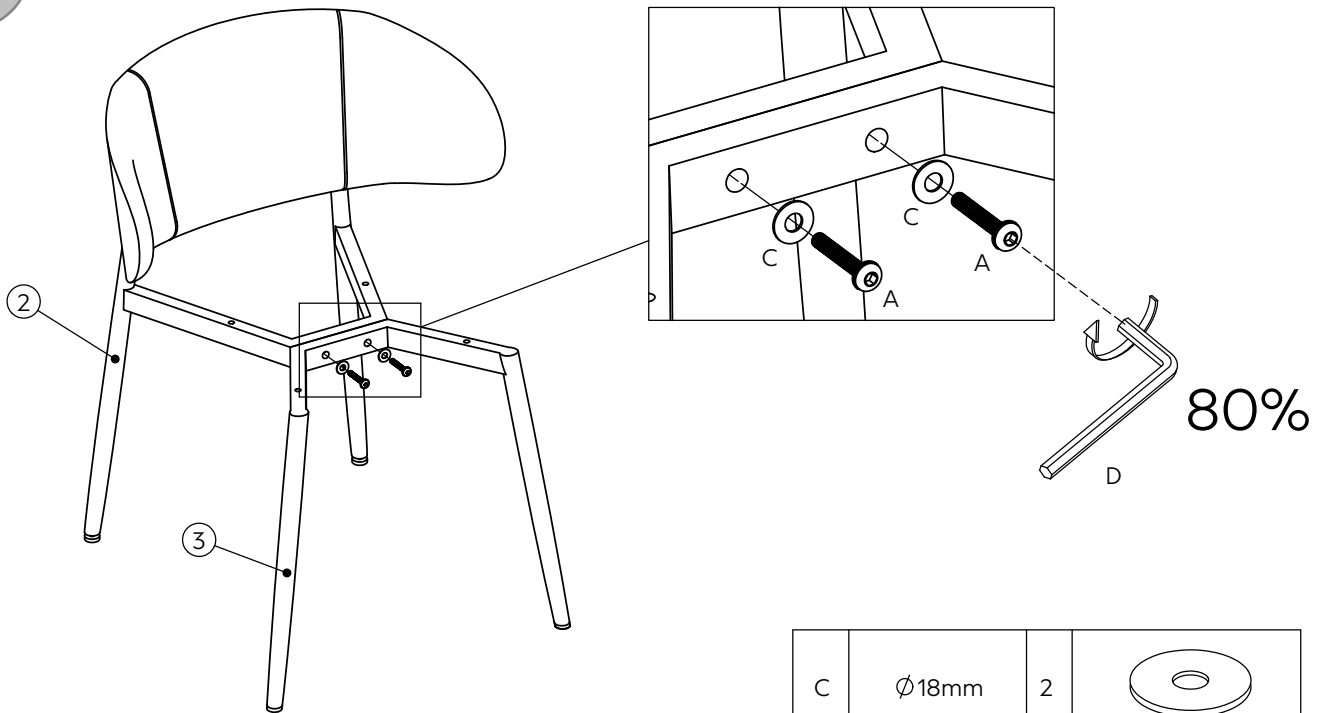

# BRYER SIDE CHAIR-E12086-E35790-AD8872

Components supplied. Please use this guide if you require replacement parts.

Assembly instructions

Ref	Dimensions	Visual	Qty	Ctn
1	570x490mm		1	1
2	560x800mm		1	1
3	415x460mm		1	1

Fixtures and fittings supplied (actual size)			
Ref	Dimensions	Qty	Spare Qty
A	M6x38mm	2	1
B	M6x48mm	4	1

Fixtures and fittings supplied (not to scale)				
Ref	Dimensions	Qty	Spare Qty	Visual
C	Ø18mm	6	1	
D	5mm	1		

1.

C	Ø18mm	2	
A	M6x38mm	2	
D	5mm	1	

2.

D	5mm	1	
---	-----	---	---

3.

B	M6x48mm	4	
C	Ø18mm	4	
D	5mm	1	