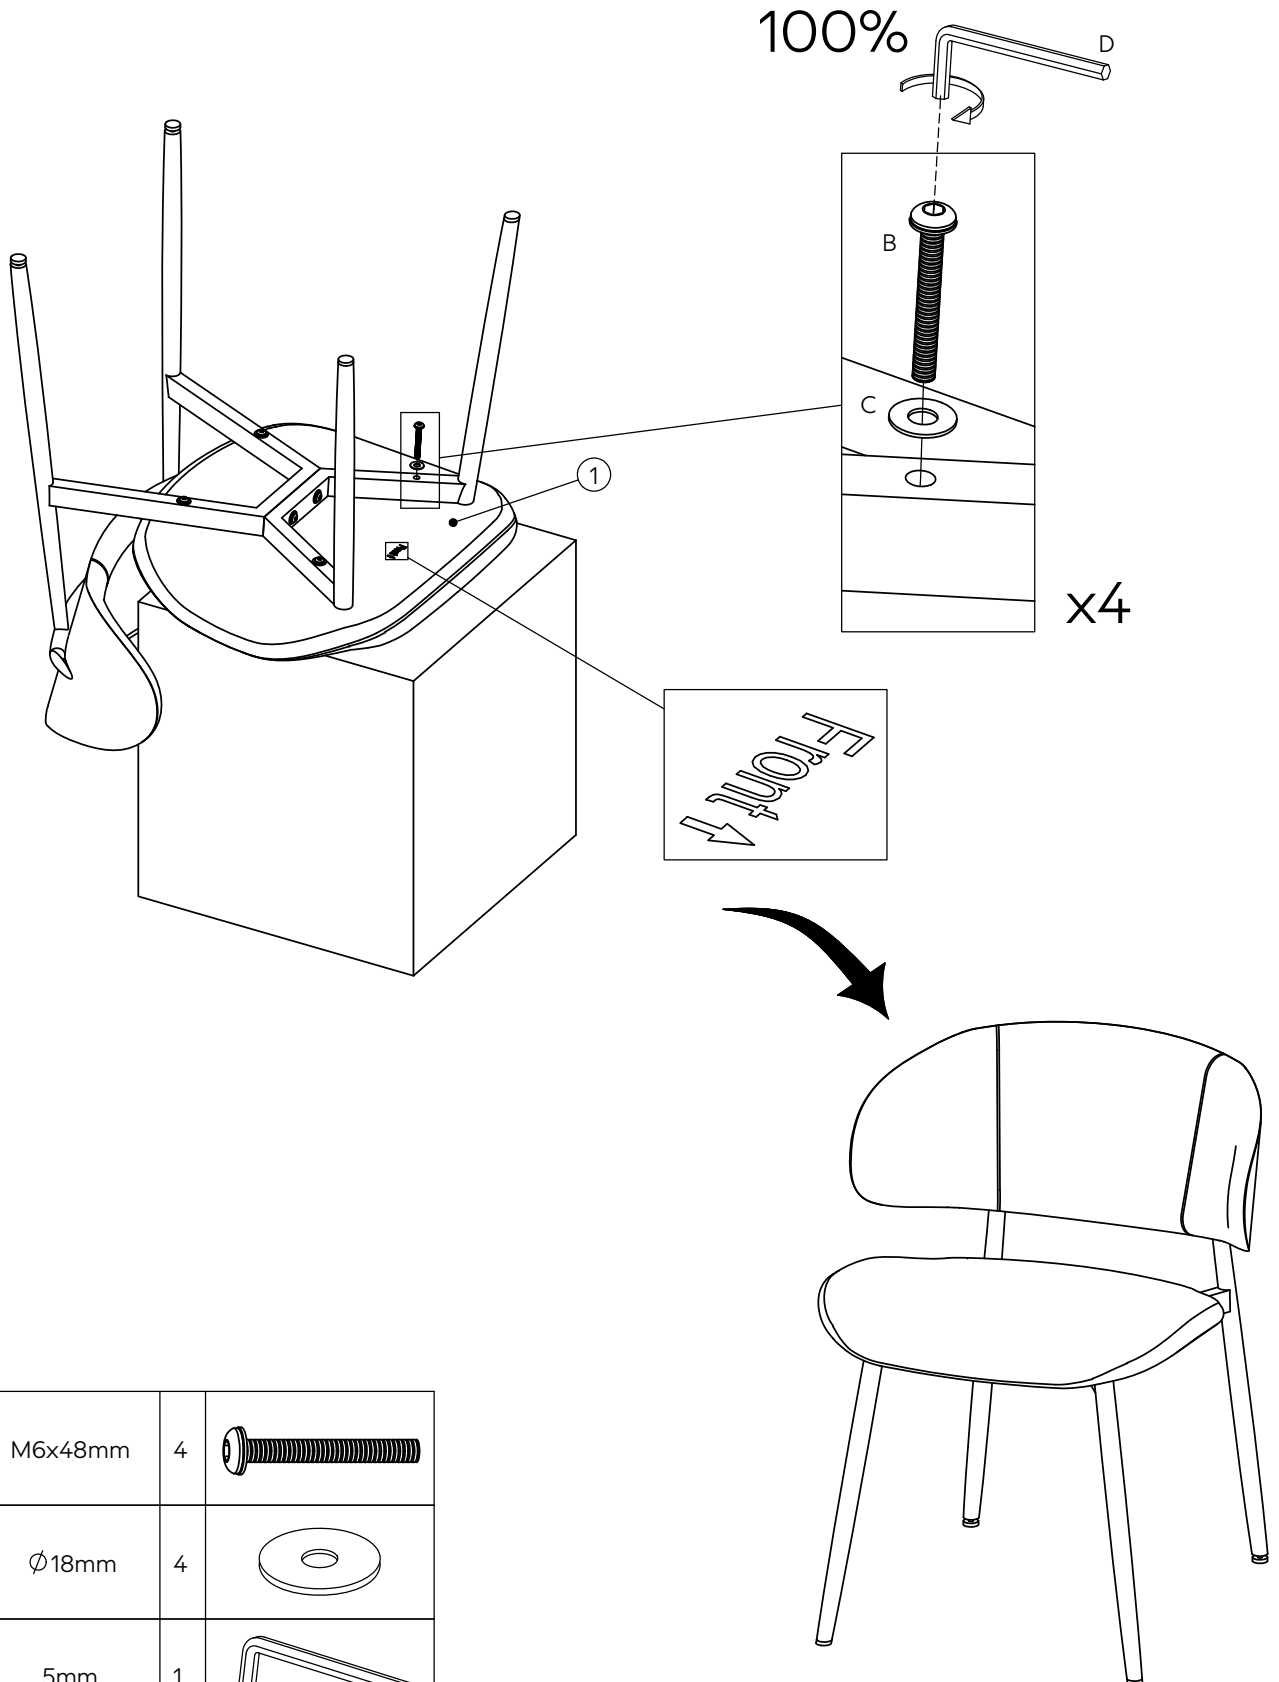

# BRYER SIDE CHAIR-E12086-E35790-AD8872

Components supplied. Please use this guide if you require replacement parts.

Assembly instructions

Ref	Dimensions	Visual	Qty	Ctn
1	570x490mm		1	1
2	560x800mm		1	1
3	415x460mm		1	1

Fixtures and fittings supplied (actual size)			
Ref	Dimensions	Qty	Spare Qty
A	M6x38mm	2	1
B	M6x48mm	4	1

Fixtures and fittings supplied (not to scale)				
Ref	Dimensions	Qty	Spare Qty	Visual
C	Ø18mm	6	1	
D	5mm	1		

1.

C	Ø18mm	2	
A	M6x38mm	2	
D	5mm	1	

2.

D	5mm	1	
---	-----	---	---

3.

B	M6x48mm	4	
C	Ø18mm	4	
D	5mm	1	

# NEXT

BRYER SIDE CHAIR-E12086-E35790-AD8872

Assembly instructions

Actual product size  
H79 x W57 x D61cm