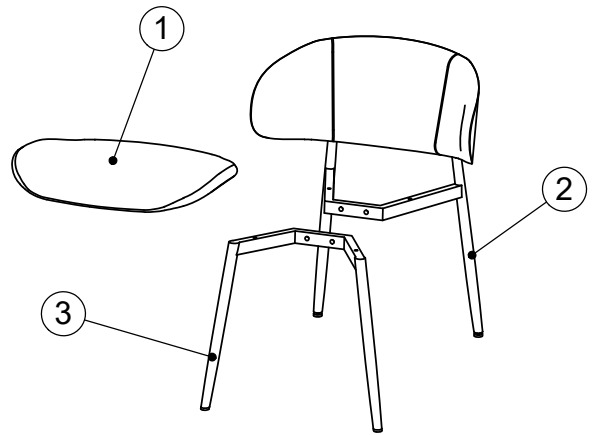

# BRYER SIDE CHAIR-E12086-E35790-AD8872

Components supplied. Please use this guide if you require replacement parts.

Assembly instructions

Ref	Dimensions	Visual	Qty	Ctn
1	570x490mm		1	1
2	560x800mm		1	1
3	415x460mm		1	1