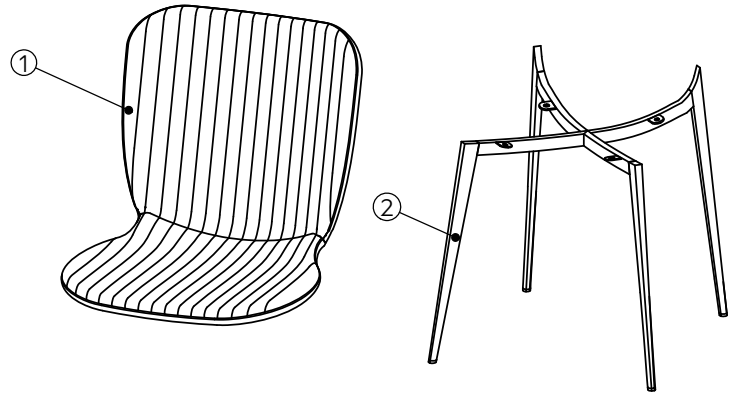

ROSS SIDE CHAIR-E12093-E35791

Components supplied. Please use this guide if you require replacement parts.

Assembly instructions

Ref	Dimensions	Visual	Qty	Ctn
1	500x590mm		1	1
2	480x480mm		1	1

Fixtures and fittings supplied (actual size)			
Ref	Dimensions	Qty	Spare Qty
A	M6x20mm	4	1

Fixtures and fittings supplied (not to scale)				
Ref	Dimensions	Qty	Spare Qty	Visual
B	Ø18mm	4	1	
D	5mm	1		

1.

A	M6x20mm	4	
B	Ø18mm	4	
D	5mm	1	

NEXT

ROSS SIDE CHAIR-E12093-E35791

Assembly instructions

Actual product size
H88 x W50 x D60cm