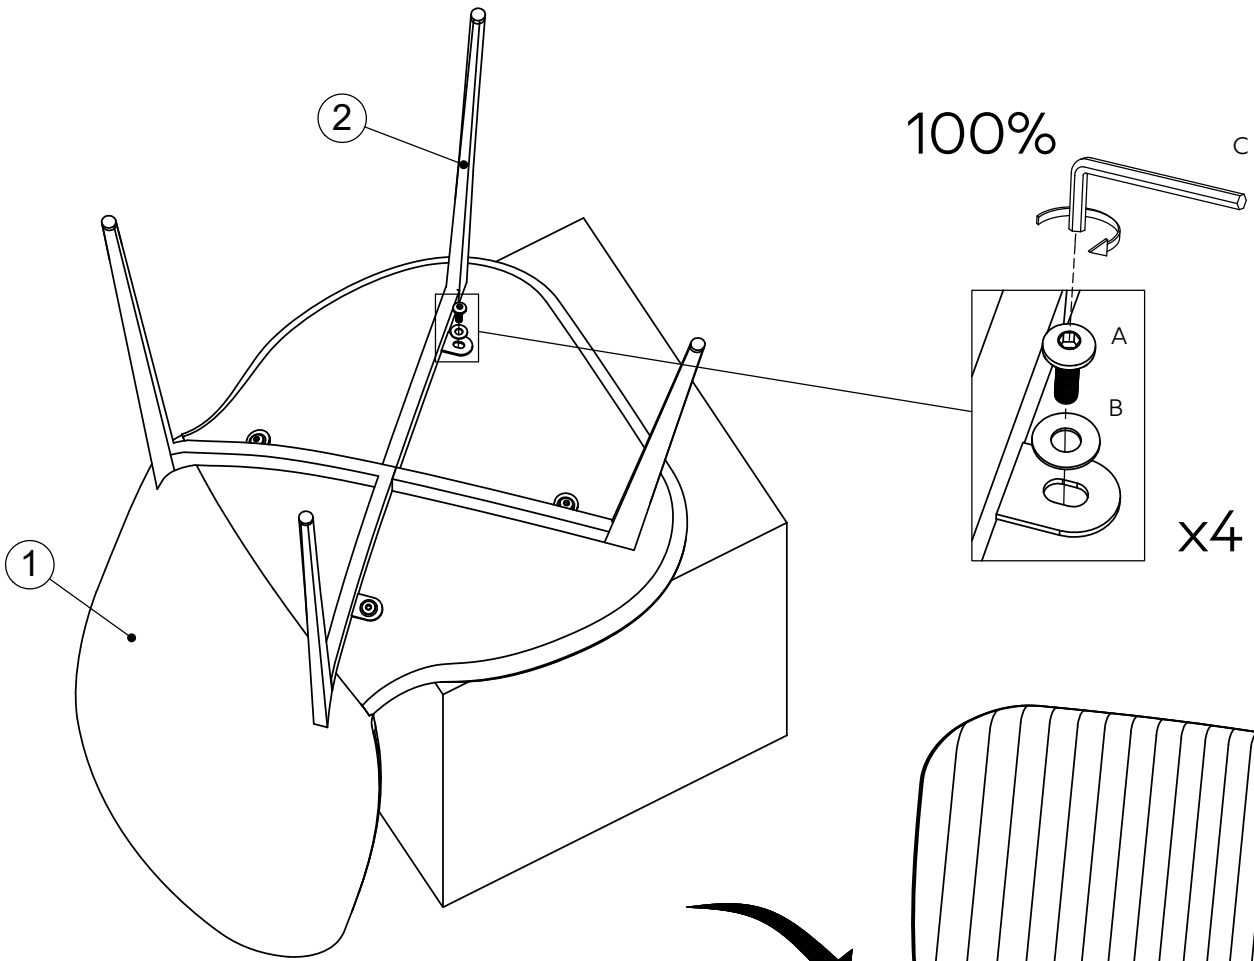

ROSS SIDE CHAIR-E12093-E35791

Components supplied. Please use this guide if you require replacement parts.

Assembly instructions

Ref	Dimensions	Visual	Qty	Ctn
1	500x590mm		1	1
2	480x480mm		1	1

Fixtures and fittings supplied (actual size)			
Ref	Dimensions	Qty	Spare Qty
A	M6x20mm	4	1

Fixtures and fittings supplied (not to scale)				
Ref	Dimensions	Qty	Spare Qty	Visual
B	Ø18mm	4	1	
D	5mm	1		

1.

A	M6x20mm	4	
B	Ø18mm	4	
D	5mm	1	

NEXT

ROSS SIDE CHAIR-E12093-E35791

Assembly instructions

Actual product size
H88 x W50 x D60cm