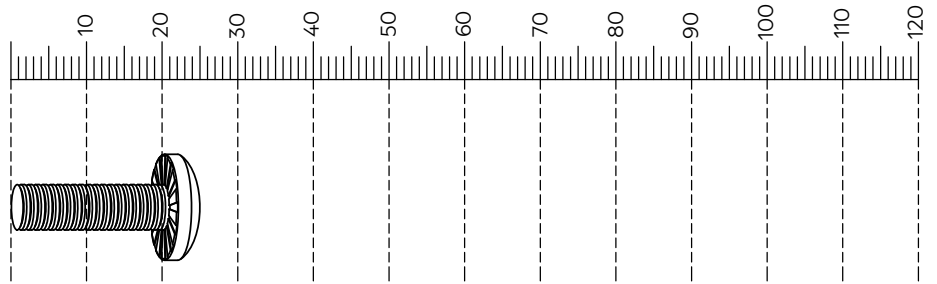

ROSS SIDE CHAIR-E12093-E35791

Components supplied. Please use this guide if you require replacement parts.

Assembly instructions

Ref	Dimensions	Visual	Qty	Ctn
1	500x590mm		1	1
2	480x480mm		1	1

Fixtures and fittings supplied (actual size)			
Ref	Dimensions	Qty	Spare Qty
A	M6x20mm	4	1

Fixtures and fittings supplied (not to scale)				
Ref	Dimensions	Qty	Spare Qty	Visual
B	Ø18mm	4	1	
D	5mm	1		

1.

A	M6x20mm	4	
B	Ø18mm	4	
D	5mm	1	

NEXT

ROSS SIDE CHAIR-E12093-E35791

Assembly instructions

Actual product size
H88 x W50 x D60cm